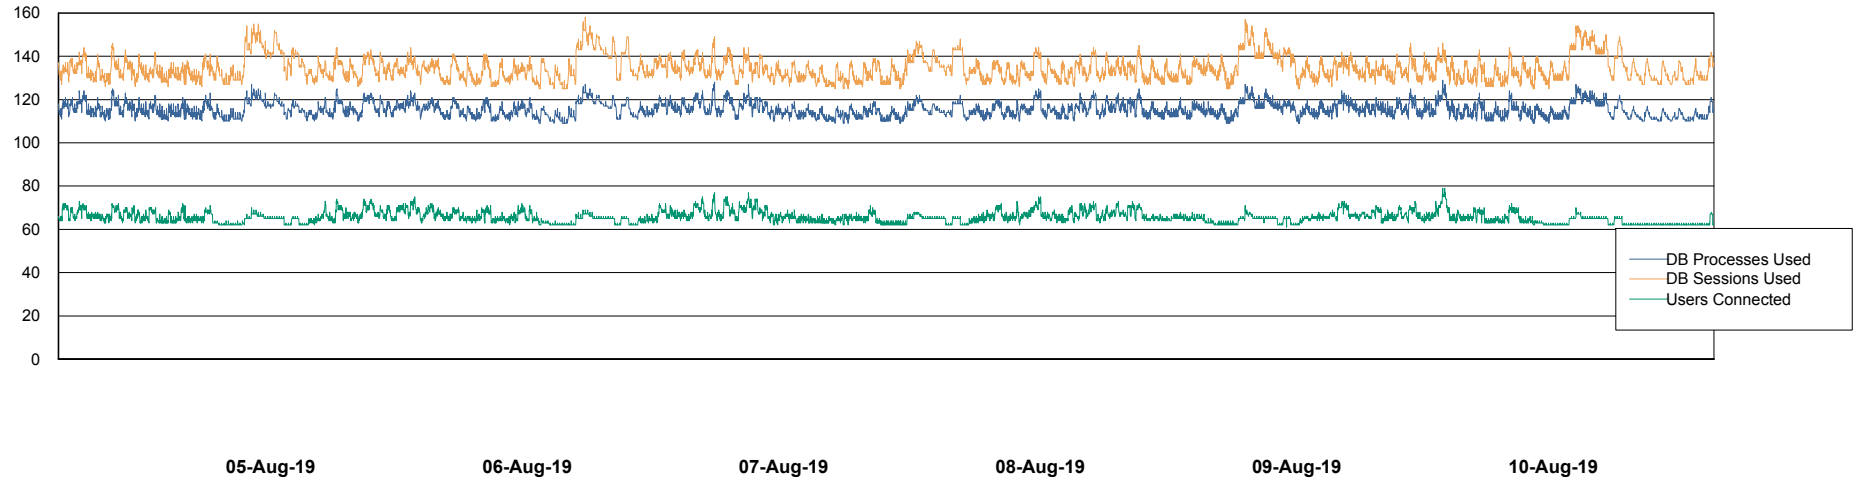

Database Performance VOSDB_Production