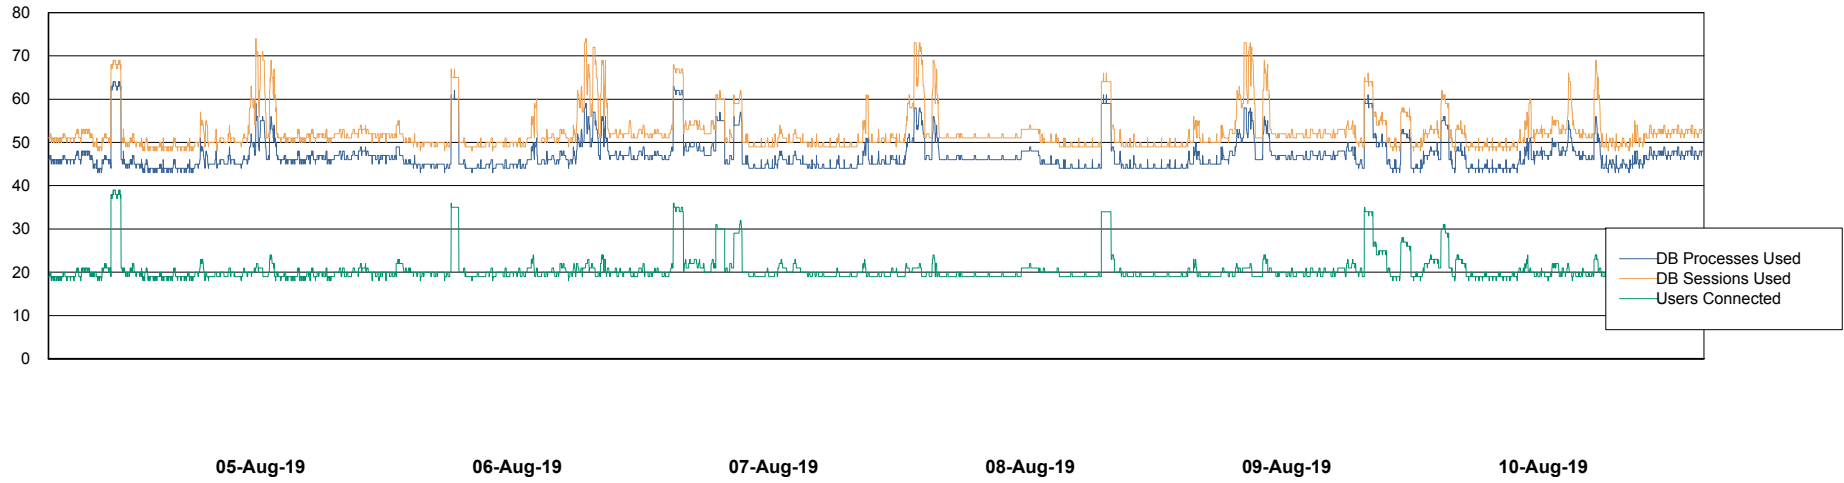

Database Performance VOSBIDB_Production