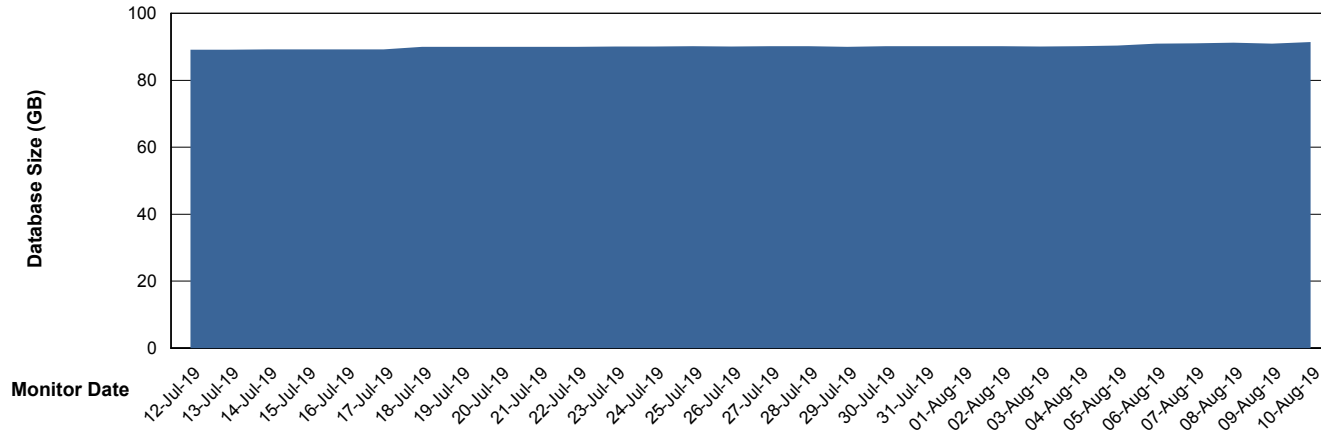

DATABASE SIZE VOSBIDB_Production

Database growth over last month