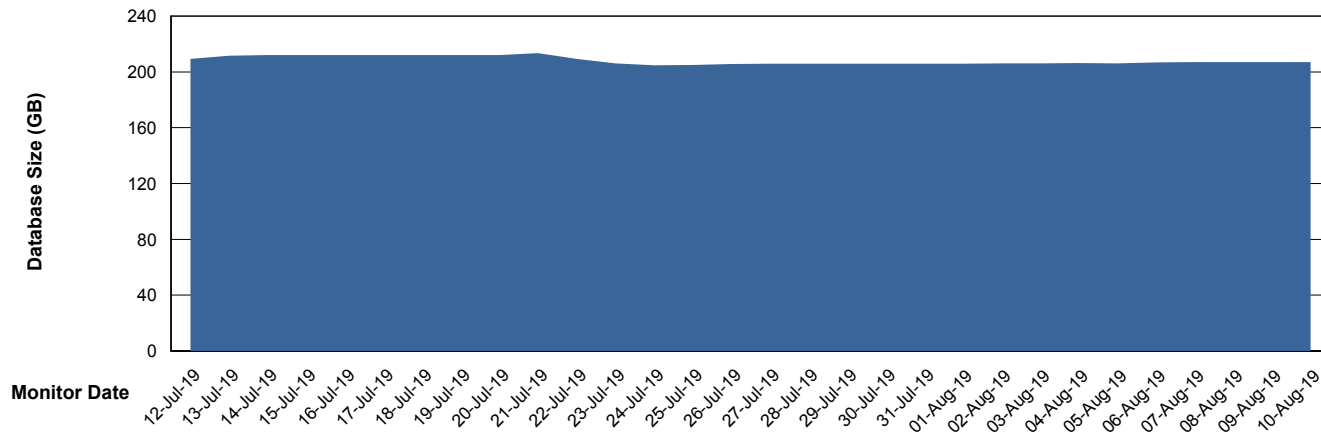

# Weekly SLA Customer Report

Customer VOS\_Production  
 Database ID 68

DATABASE SIZE VOSBIDB\_Production

Database growth over last month

DATABASE SIZE VOSDB\_Production

Database growth over last month