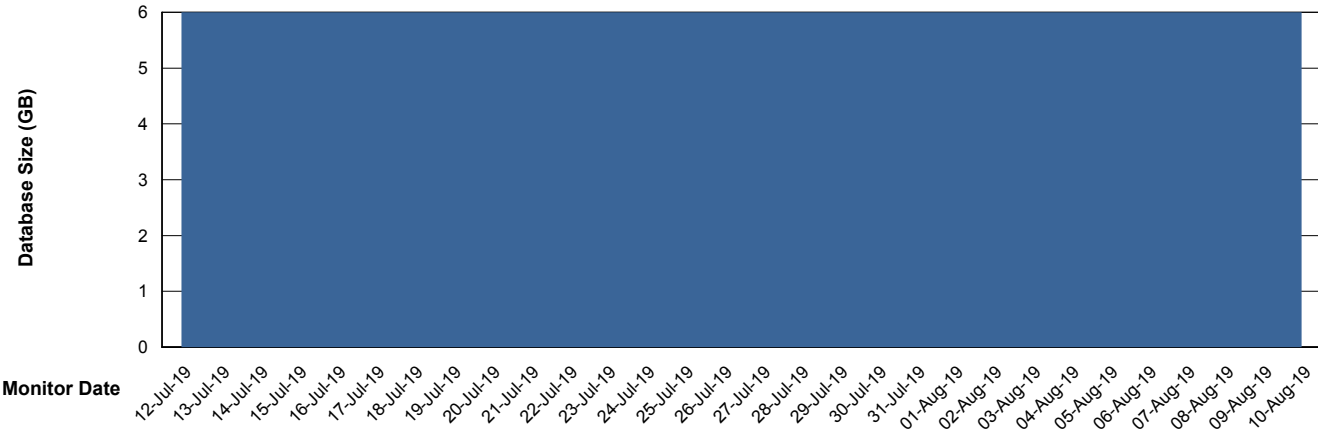

Weekly SLA Customer Report

Customer STX_Production
Database ID 71

Harddisk Usage STX_PRD_LDRSRV

	Free disk space on c: (%)	Total disk space on c: (Gb)	Free disk space on d: (%)	Total disk space on d: (Gb)
10-Aug-19	47	100	17	400
09-Aug-19	45	100	18	400
08-Aug-19	46	100	18	400
07-Aug-19	46	100	18	400
06-Aug-19	46	100	18	400
05-Aug-19	45	100	18	400
04-Aug-19	45	100	18	400

Weekly SLA Customer Report

Customer STX_Production
Database ID 71

Database Performance STXDB_Production

Weekly SLA Customer Report

Customer STX_Production
 Database ID 71

DATABASE SIZE STXDB_Production

Database growth over last month

Database Tablespace STXDB_Production

Date	Tablespace Name	Filesize (Gb)	Usedsize (Gb)	Percentage free
10-Aug-19	ABSDATA	6	5	17
	INDX	1	0	100
09-Aug-19	ABSDATA	6	5	17
	INDX	1	0	100
08-Aug-19	ABSDATA	6	5	17
	INDX	1	0	100
07-Aug-19	ABSDATA	6	5	17
	INDX	1	0	100
06-Aug-19	ABSDATA	6	5	17
	INDX	1	0	100
05-Aug-19	ABSDATA	6	5	17
	INDX	1	0	100
04-Aug-19	ABSDATA	6	5	17
	INDX	1	0	100