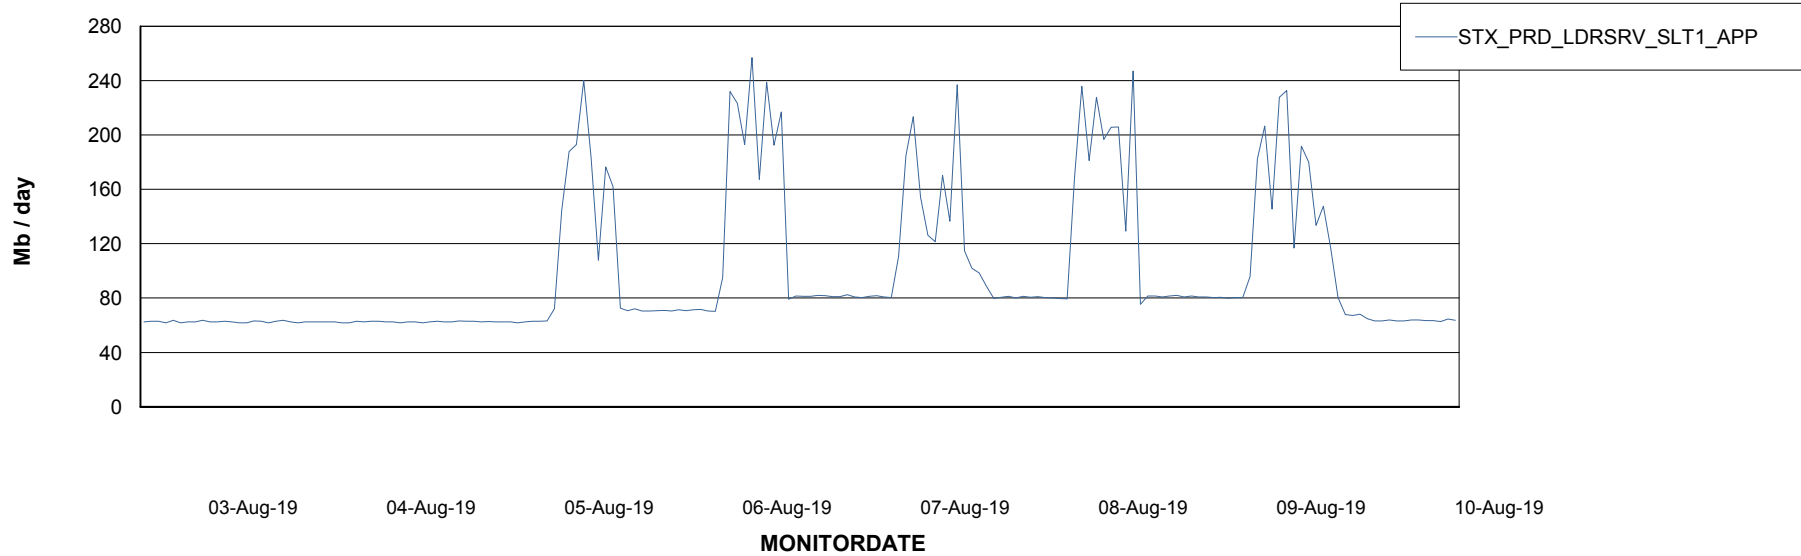

ABSSolute Application Server Services

Avg memory used per ABS Server Service