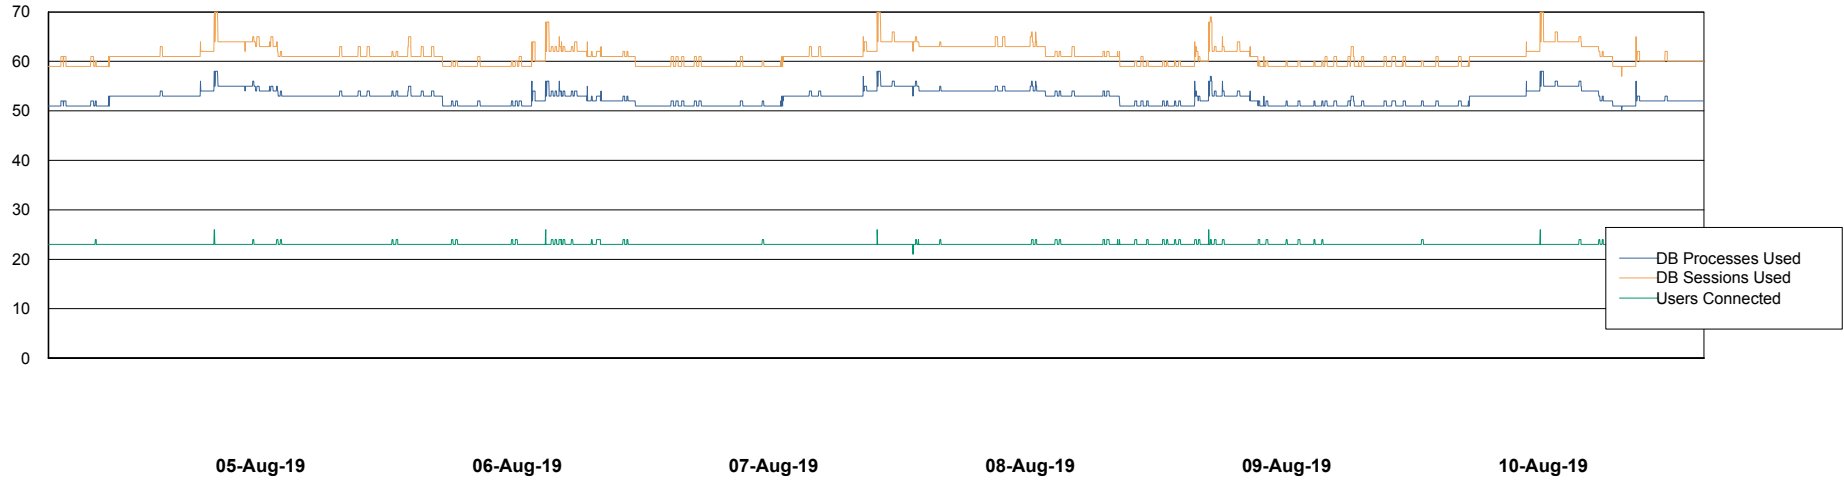

Weekly SLA Customer Report

Customer STX_Production
Database ID 71

Harddisk Usage STX_PRD_LDRSRV

	Free disk space on c: (%)	Total disk space on c: (Gb)	Free disk space on d: (%)	Total disk space on d: (Gb)
10-Aug-19	47	100	17	400
09-Aug-19	45	100	18	400
08-Aug-19	46	100	18	400
07-Aug-19	46	100	18	400
06-Aug-19	46	100	18	400
05-Aug-19	45	100	18	400
04-Aug-19	45	100	18	400

Weekly SLA Customer Report

Customer STX_Production
Database ID 71

Database Performance STXDB_Production

Weekly SLA Customer Report

Customer STX_Production
 Database ID 71

DATABASE SIZE STXDB_Production

Database growth over last month