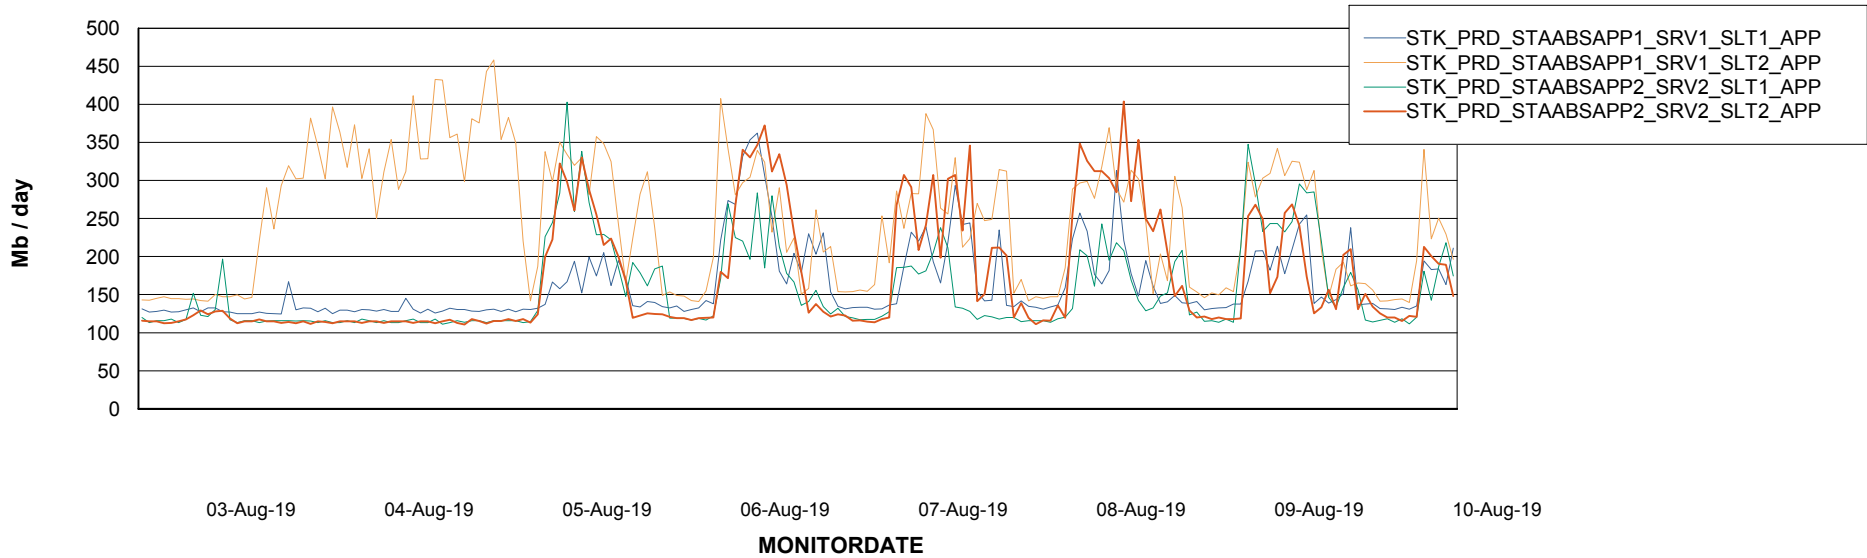

ABSSolute Application Server Services

Avg memory used per ABS Server Service