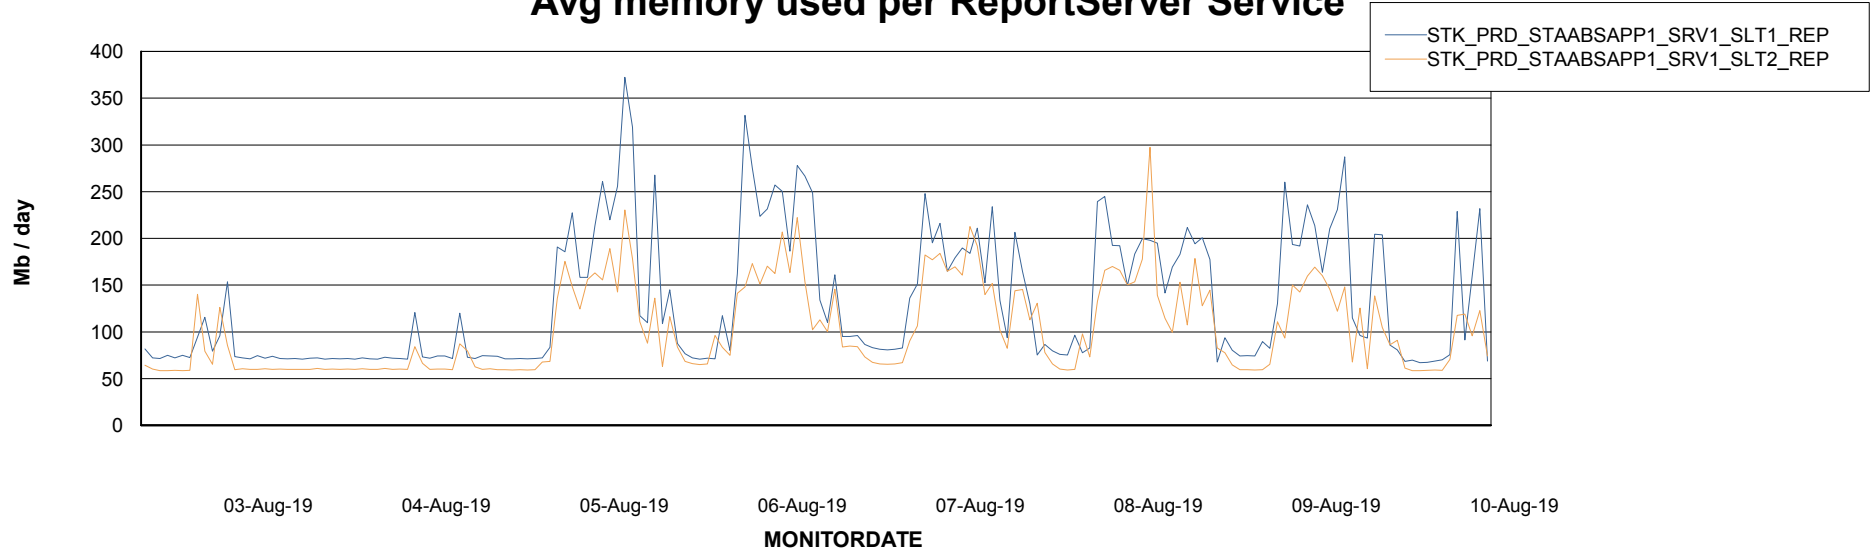

ABSSolute Application ReportServer Services

Avg memory used per ReportServer Service