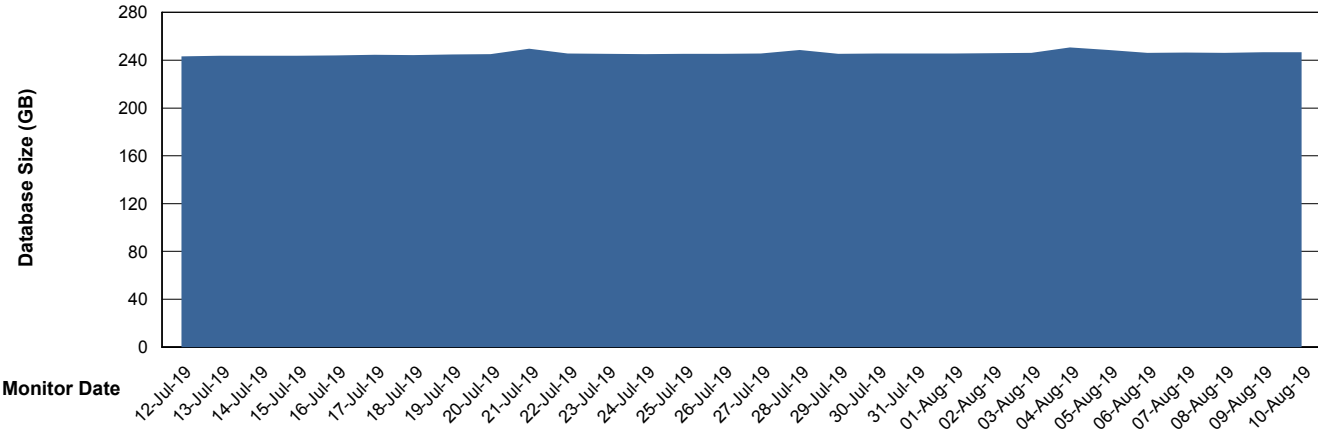

Weekly SLA Customer Report

Customer STK_Production
Database ID 82

Database Performance STKDB_ABS1 Production Database

Weekly SLA Customer Report

Customer STK_Production
Database ID 82

Database Performance STKDB_ABS1SB Standby Database

Weekly SLA Customer Report

Customer STK_Production
 Database ID 82

DATABASE SIZE STKDB_ABS1 Production Database

Database growth over last month

Database Tablespace STKDB_ABS1 Production Database

Date	Tablespace Name	Filesize (Gb)	Usedsize (Gb)	Percentage free
10-Aug-19	ABSDATA	177	107	40
	INDX	162	135	17
09-Aug-19	ABSDATA	177	107	40
	INDX	162	135	17
08-Aug-19	ABSDATA	177	107	40
	INDX	162	135	17
07-Aug-19	ABSDATA	177	107	40
	INDX	162	135	17
06-Aug-19	ABSDATA	177	107	40
	INDX	162	135	17
05-Aug-19	ABSDATA	177	107	40
	INDX	162	135	17
04-Aug-19	ABSDATA	177	107	40
	INDX	162	135	17