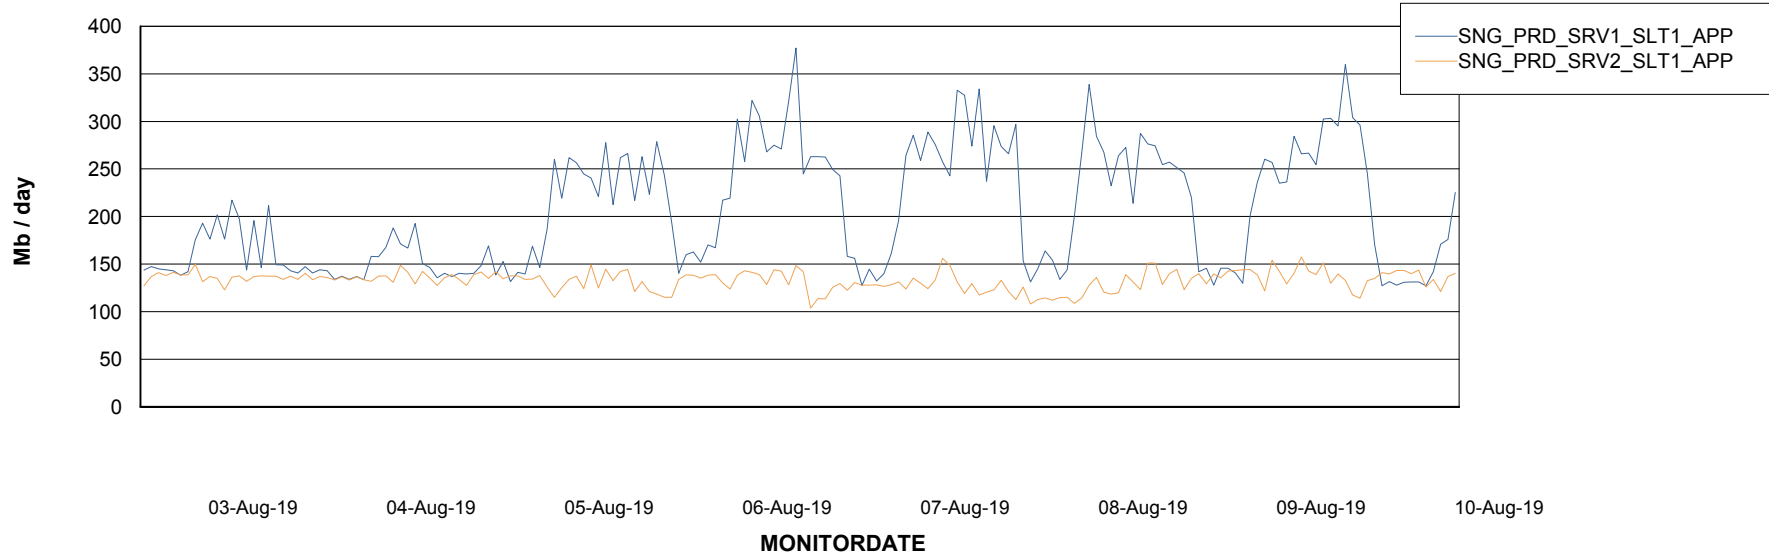

ABSSolute Application Server Services

Avg memory used per ABS Server Service