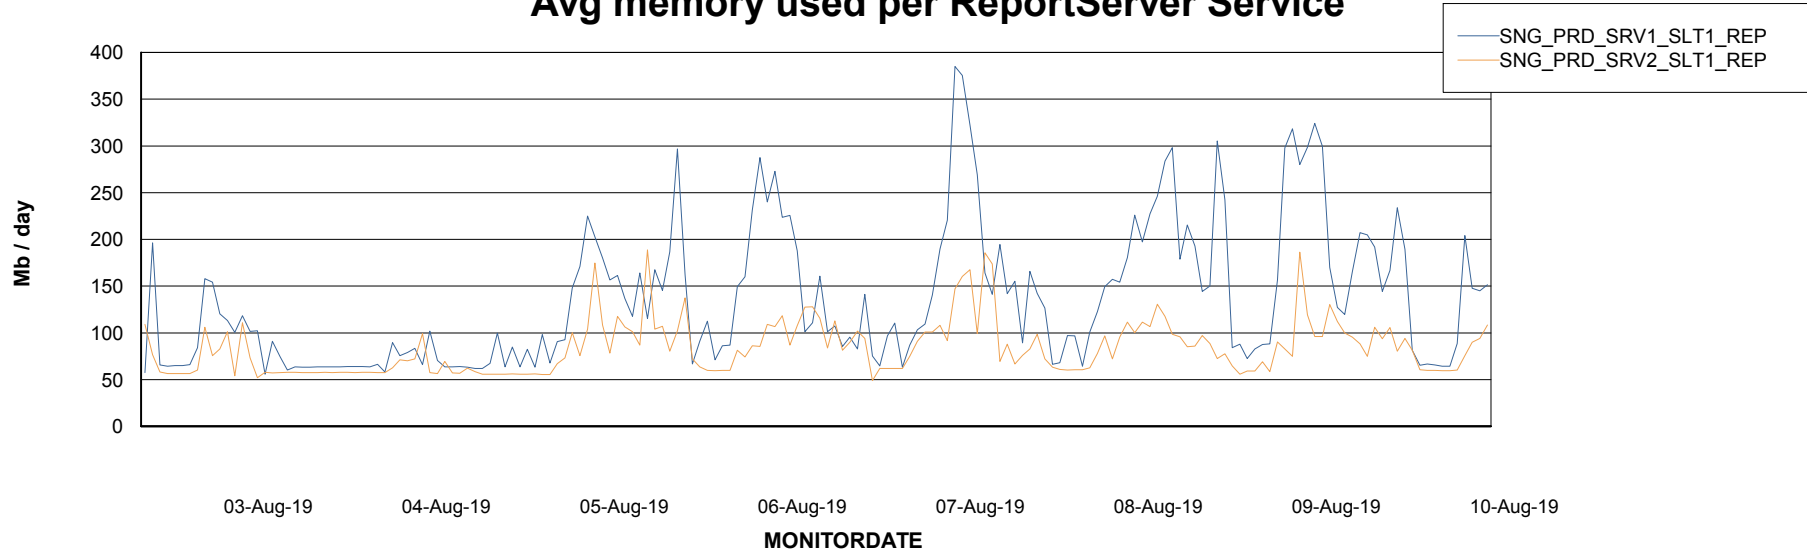

ABSSolute Application ReportServer Services

Avg memory used per ReportServer Service