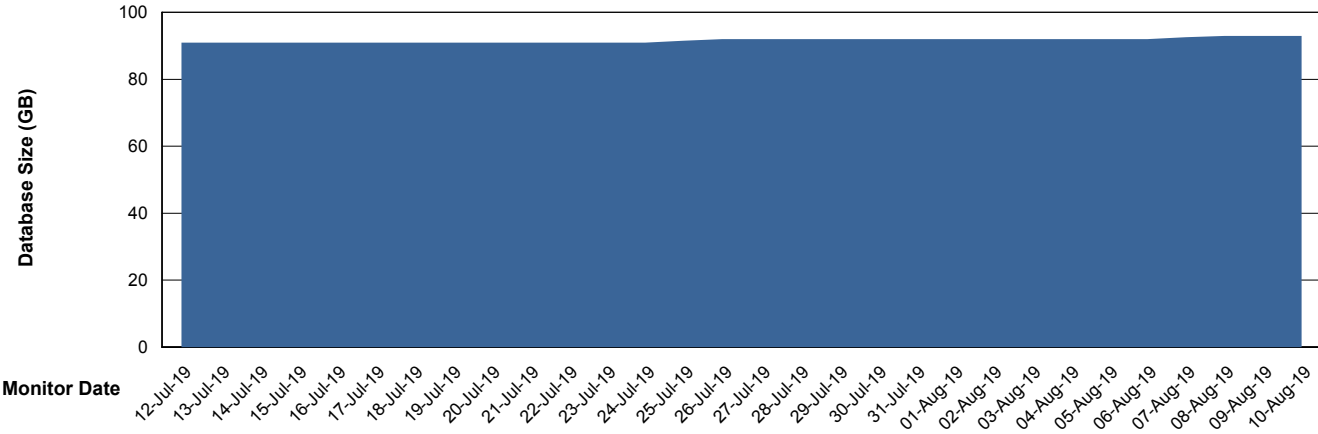

Weekly SLA Customer Report

Customer SNG_Production
Database ID 70

Database Performance SNGDB_Production

Weekly SLA Customer Report

Customer SNG_Production
 Database ID 70

DATABASE SIZE SNGDB_Production

Database growth over last month

Database Tablespace SNGDB_Production

Date	Tablespace Name	Filesize (Gb)	Usedsize (Gb)	Percentage free
10-Aug-19	ABSDATA	24	20	17
	INDX	75	66	12
09-Aug-19	ABSDATA	24	20	17
	INDX	75	66	12
08-Aug-19	ABSDATA	24	20	17
	INDX	75	66	12
07-Aug-19	ABSDATA	24	20	17
	INDX	75	66	12
06-Aug-19	ABSDATA	24	20	17
	INDX	75	66	12
05-Aug-19	ABSDATA	24	20	17
	INDX	75	66	12
04-Aug-19	ABSDATA	24	20	17
	INDX	75	66	12