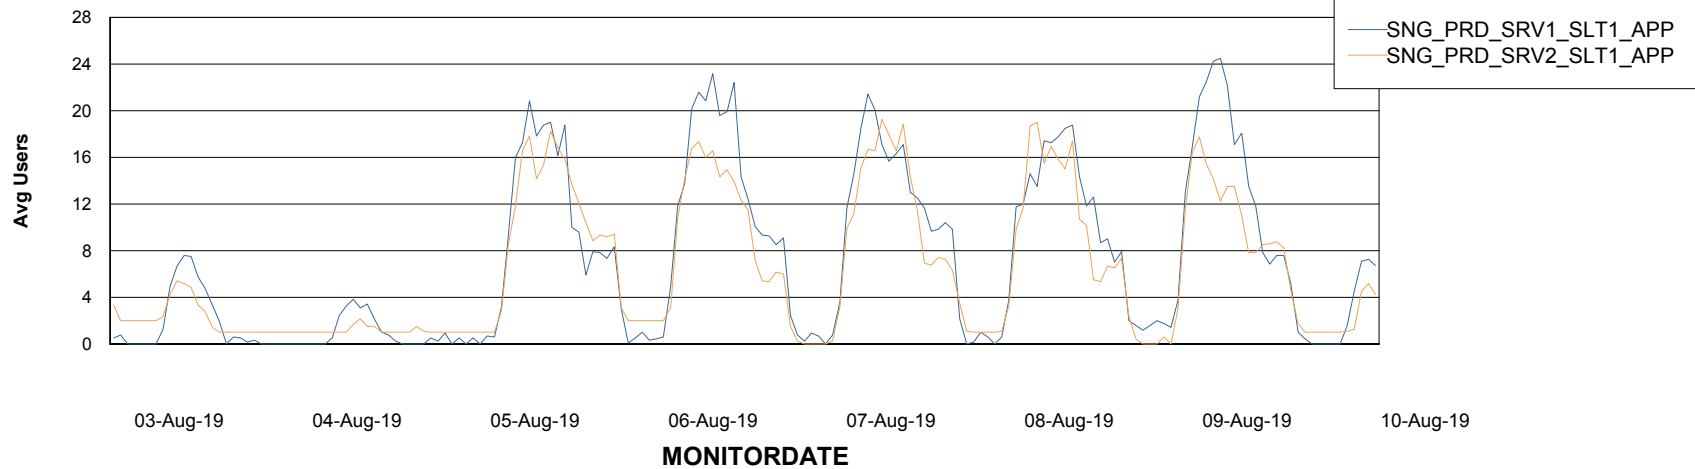

Database Tablespace SNGDB_Production

Date	Tablespace Name	Filesize (Gb)	Usedsize (Gb)	Percentage free
10-Aug-19	ABSDATA	24	20	17
	INDX	75	66	12
09-Aug-19	ABSDATA	24	20	17
	INDX	75	66	12
08-Aug-19	ABSDATA	24	20	17
	INDX	75	66	12
07-Aug-19	ABSDATA	24	20	17
	INDX	75	66	12
06-Aug-19	ABSDATA	24	20	17
	INDX	75	66	12
05-Aug-19	ABSDATA	24	20	17
	INDX	75	66	12
04-Aug-19	ABSDATA	24	20	17
	INDX	75	66	12

Weekly SLA Customer Report

Customer SNG_Production
Database ID 70

ABSSolute Application Server Services

Avg memory used per ABS Server Service

Avg users per day per ABS server

Weekly SLA Customer Report

Customer SNG_Production
Database ID 70