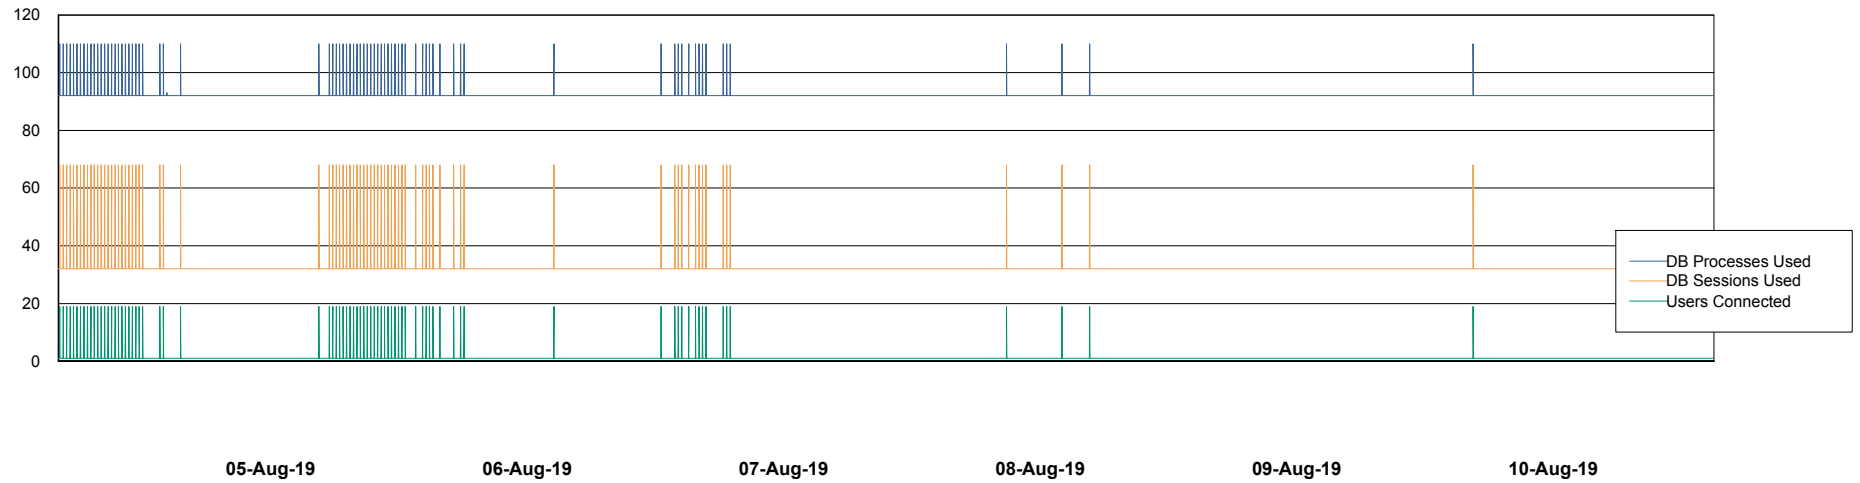

Weekly SLA Customer Report

Customer RFL_Production
Database ID 36

Database Performance RFLDB_Production

Weekly SLA Customer Report

Customer RFL_Production
Database ID 36

Database Performance RFLDB_Standby

Weekly SLA Customer Report