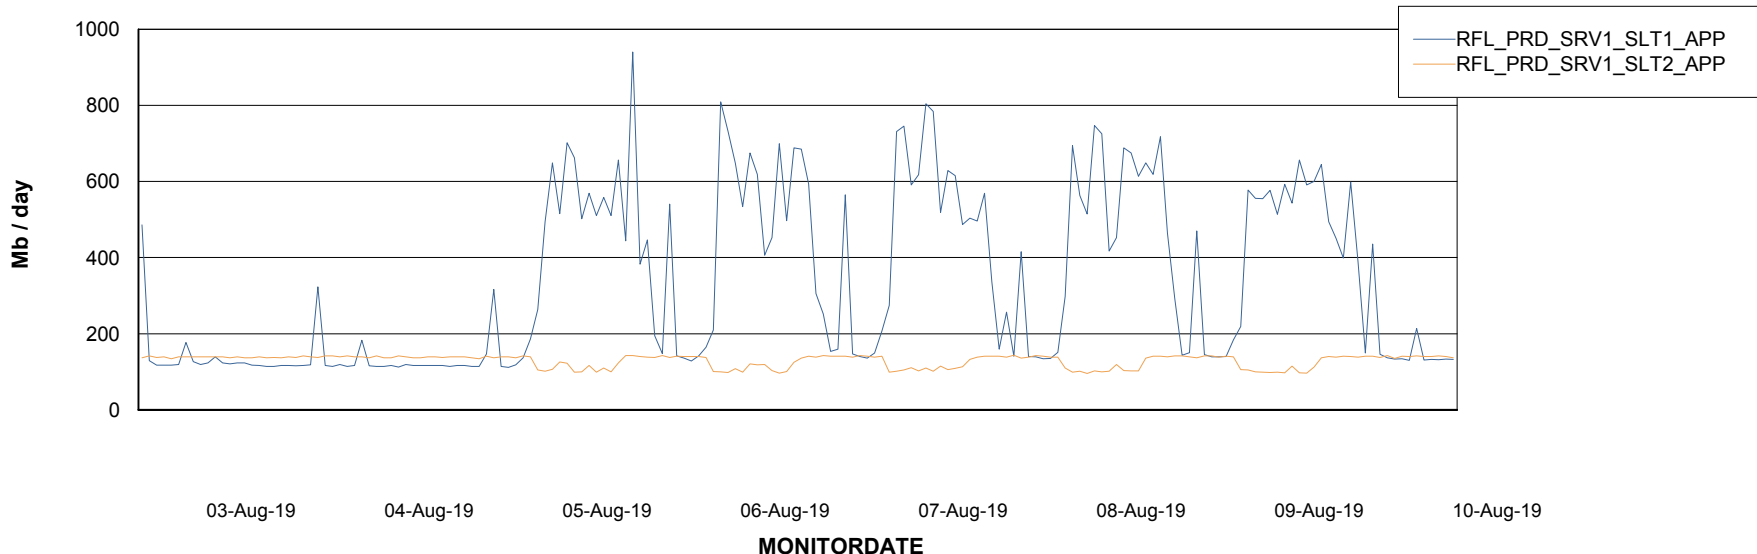

Customer RFL_Production
 Database ID 36

DATABASE SIZE RFLDB_Production

Database growth over last month

Database Tablespace RFLDB_Production

Date	Tablespace Name	Filesize (Gb)	Usedsize (Gb)	Percentage free
10-Aug-19	ABSDATA	64	51	20
	INDX	155	134	14
09-Aug-19	ABSDATA	64	51	20
	INDX	155	134	14
08-Aug-19	ABSDATA	64	51	20
	INDX	155	134	14
07-Aug-19	ABSDATA	64	51	20
	INDX	155	134	14
06-Aug-19	ABSDATA	64	51	20
	INDX	155	134	14
05-Aug-19	ABSDATA	64	50	22
	INDX	155	134	14
04-Aug-19	ABSDATA	64	50	22
	INDX	155	134	14

Weekly SLA Customer Report

Customer RFL_Production
Database ID 36

ABSSolute Application Server Services

Avg memory used per ABS Server Service

Avg users per day per ABS server

Weekly SLA Customer Report

Customer RFL_Production
Database ID 36