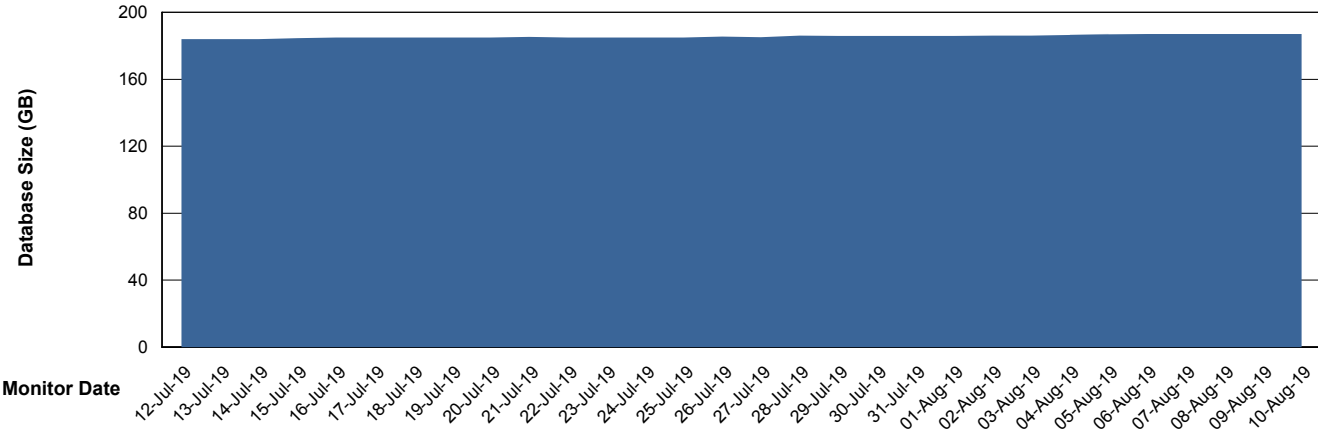

Weekly SLA Customer Report

Customer RFL_Production
Database ID 36

Database Performance RFLDB_Production

Weekly SLA Customer Report

Customer RFL_Production
Database ID 36

Database Performance RFLDB_Standby

Weekly SLA Customer Report

Customer RFL_Production
 Database ID 36

DATABASE SIZE RFLDB_Production

Database growth over last month

Database Tablespace RFLDB_Production

Date	Tablespace Name	Filesize (Gb)	Usedsize (Gb)	Percentage free
10-Aug-19	ABSDATA	64	51	20
	INDX	155	134	14
09-Aug-19	ABSDATA	64	51	20
	INDX	155	134	14
08-Aug-19	ABSDATA	64	51	20
	INDX	155	134	14
07-Aug-19	ABSDATA	64	51	20
	INDX	155	134	14
06-Aug-19	ABSDATA	64	51	20
	INDX	155	134	14
05-Aug-19	ABSDATA	64	50	22
	INDX	155	134	14
04-Aug-19	ABSDATA	64	50	22
	INDX	155	134	14