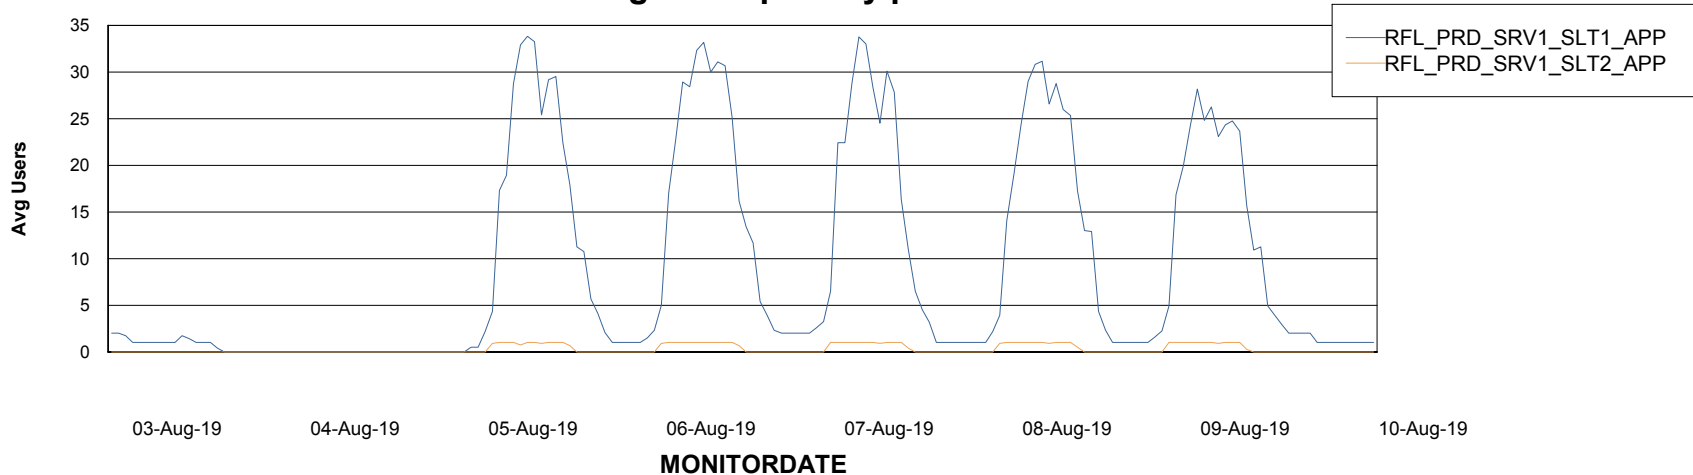

Weekly SLA Customer Report

Customer RFL_Production
Database ID 36

ABSSolute Application Server Services

Avg memory used per ABS Server Service

Avg users per day per ABS server

Weekly SLA Customer Report

Customer RFL_Production
Database ID 36