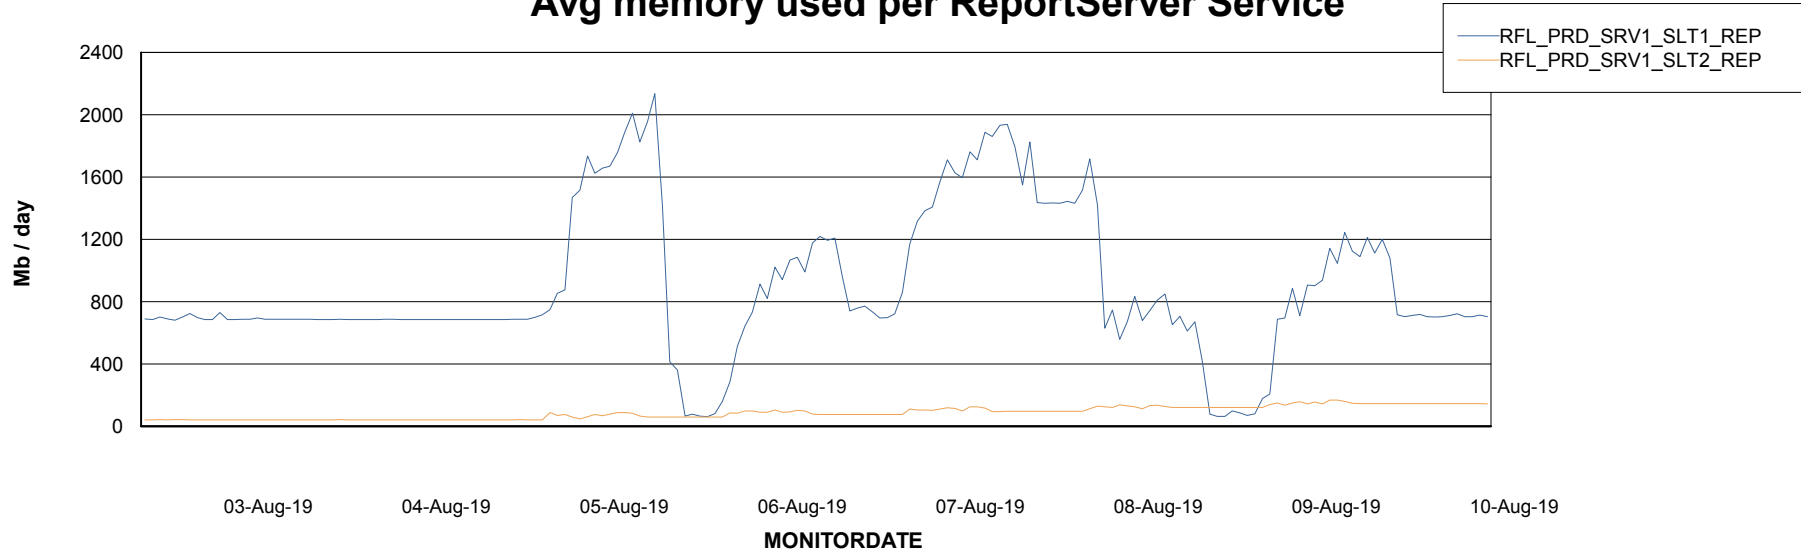

ABSSolute Application ReportServer Services

Avg memory used per ReportServer Service