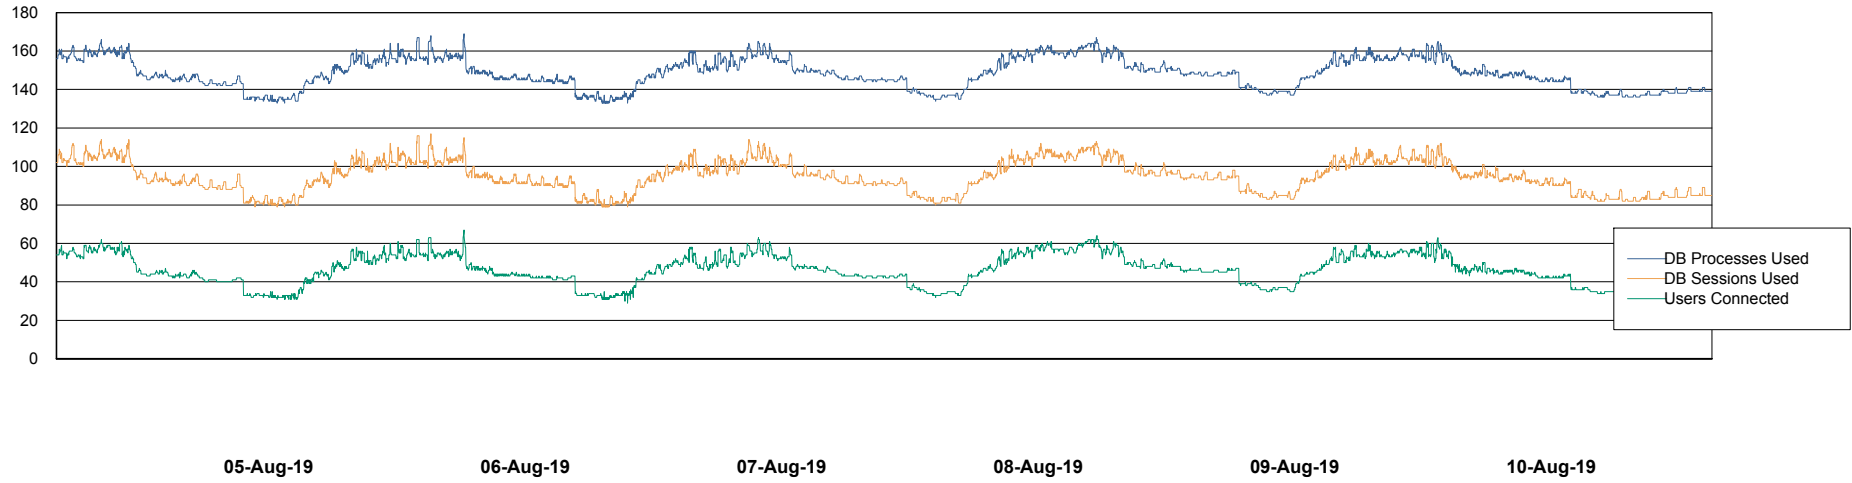

Harddisk Usage RFL_STB

	Free disk space on c: (%)	Total disk space on c: (Gb)	Free disk space on d: (%)	Total disk space on d: (Gb)	Free disk space on e: (%)	Total disk space on e: (Gb)	Free disk space on f: (%)	Total disk space on f: (Gb)
10-Aug-19	49	195	80	559	54	559	69	363
09-Aug-19	49	195	80	559	54	559	70	363
08-Aug-19	49	195	80	559	54	559	70	363
07-Aug-19	49	195	80	559	54	559	70	363
06-Aug-19	49	195	80	559	54	559	71	363
05-Aug-19	49	195	80	559	54	559	71	363
04-Aug-19	49	195	80	559	54	559	72	363

Weekly SLA Customer Report

Customer RFL_Production
Database ID 36

Database Performance RFLDB_Production

Weekly SLA Customer Report

Customer RFL_Production
Database ID 36

Database Performance RFLDB_Standby

Weekly SLA Customer Report