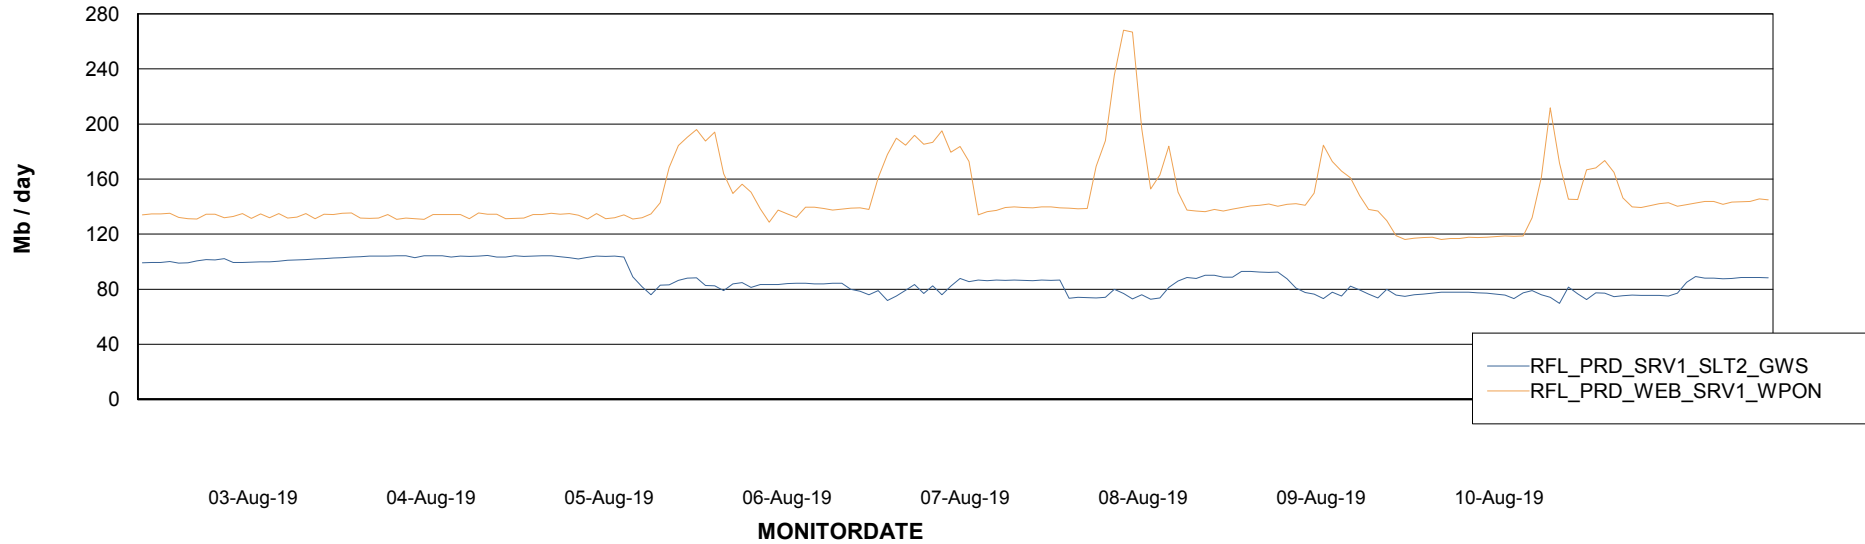

ABSSolute Application ReportServer Services

Avg memory used per ReportServer Service

Weekly SLA Customer Report

Customer RFL_Production
Database ID 36

ABSSolute Web Component Services

Avg memory used per ABS Web component