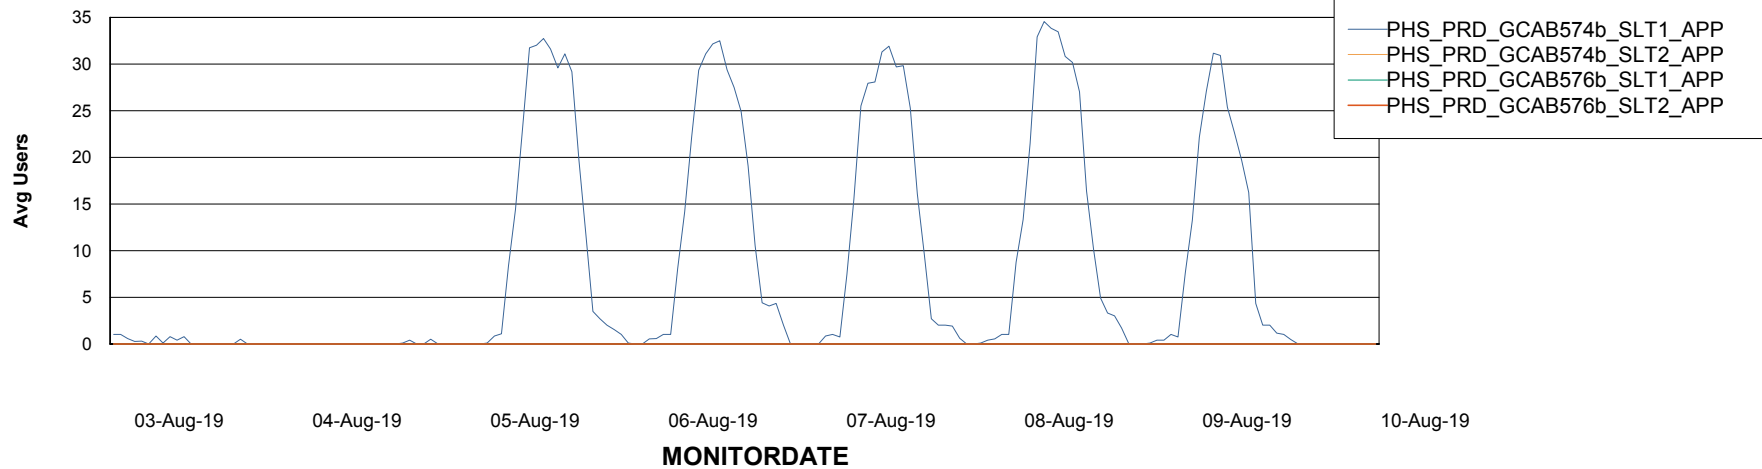

Avg users per day per ABS server