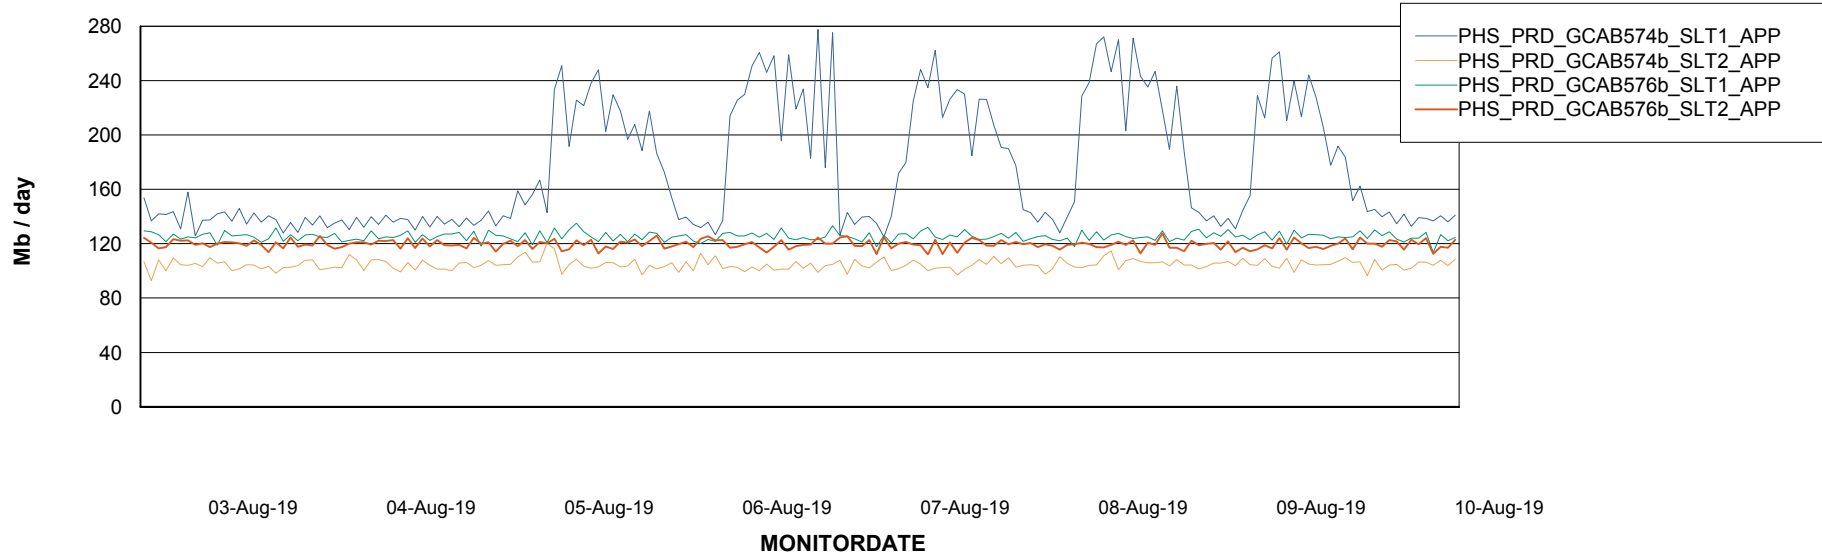

ABSSolute Application Server Services

Avg memory used per ABS Server Service