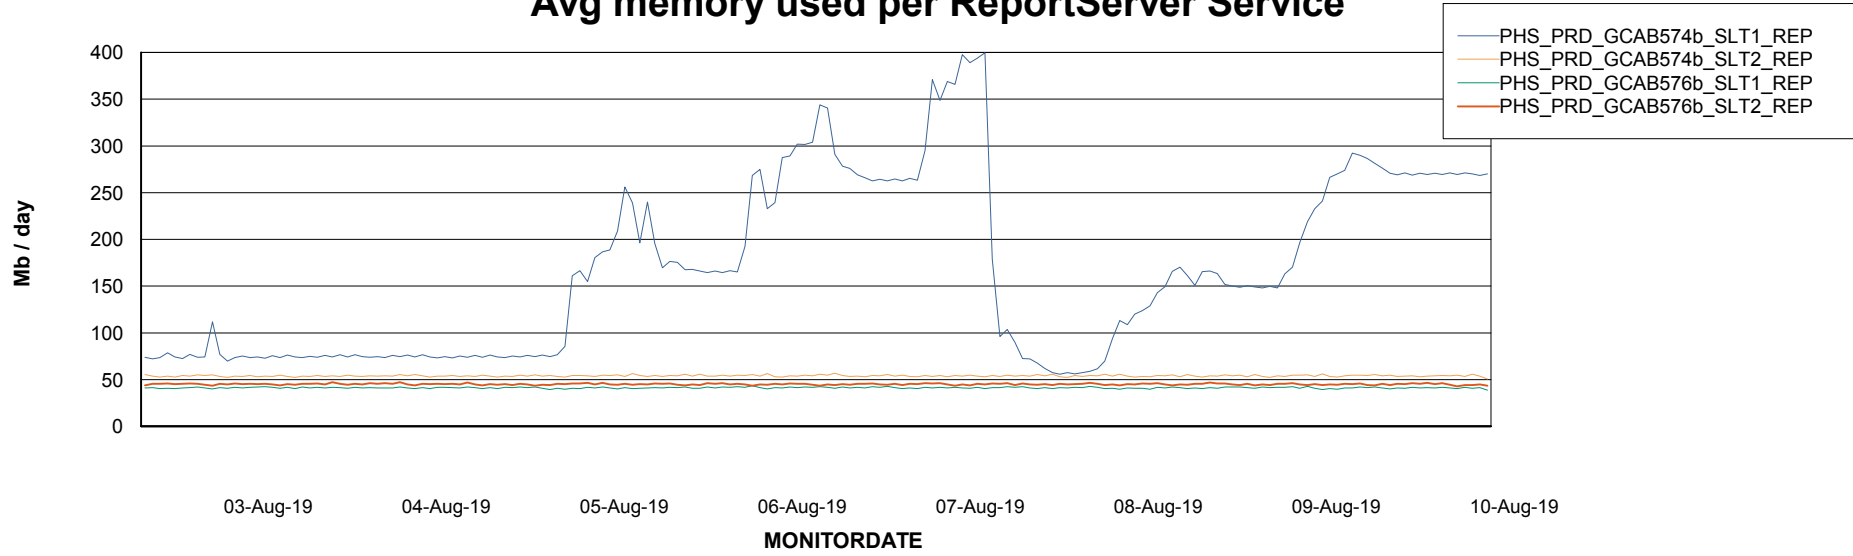

ABSSolute Application ReportServer Services

Avg memory used per ReportServer Service