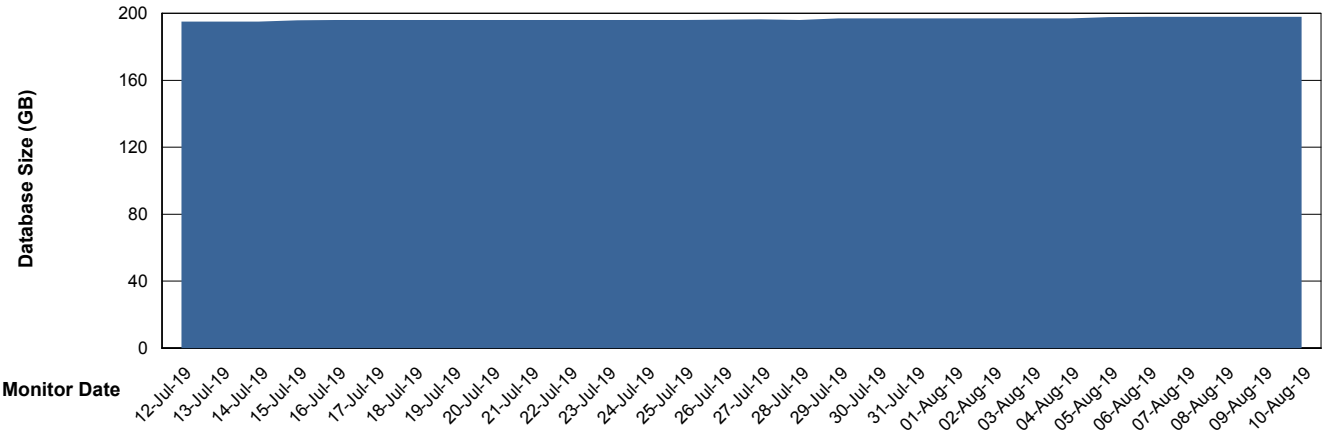

DATABASE SIZE PHSDB_Production

Database growth over last month

Database Tablespace PHSDB_Production

Date	Tablespace Name	Filesize (Gb)	Usedsize (Gb)	Percentage free
10-Aug-19	ABSDATA	216	185	14
	INDX	14	11	21
09-Aug-19	ABSDATA	216	185	14
	INDX	14	11	21
08-Aug-19	ABSDATA	216	185	14
	INDX	14	11	21
07-Aug-19	ABSDATA	216	185	14
	INDX	14	11	21
06-Aug-19	ABSDATA	216	185	14
	INDX	14	11	21
05-Aug-19	ABSDATA	216	185	14
	INDX	14	11	21
04-Aug-19	ABSDATA	216	185	14
	INDX	14	11	21