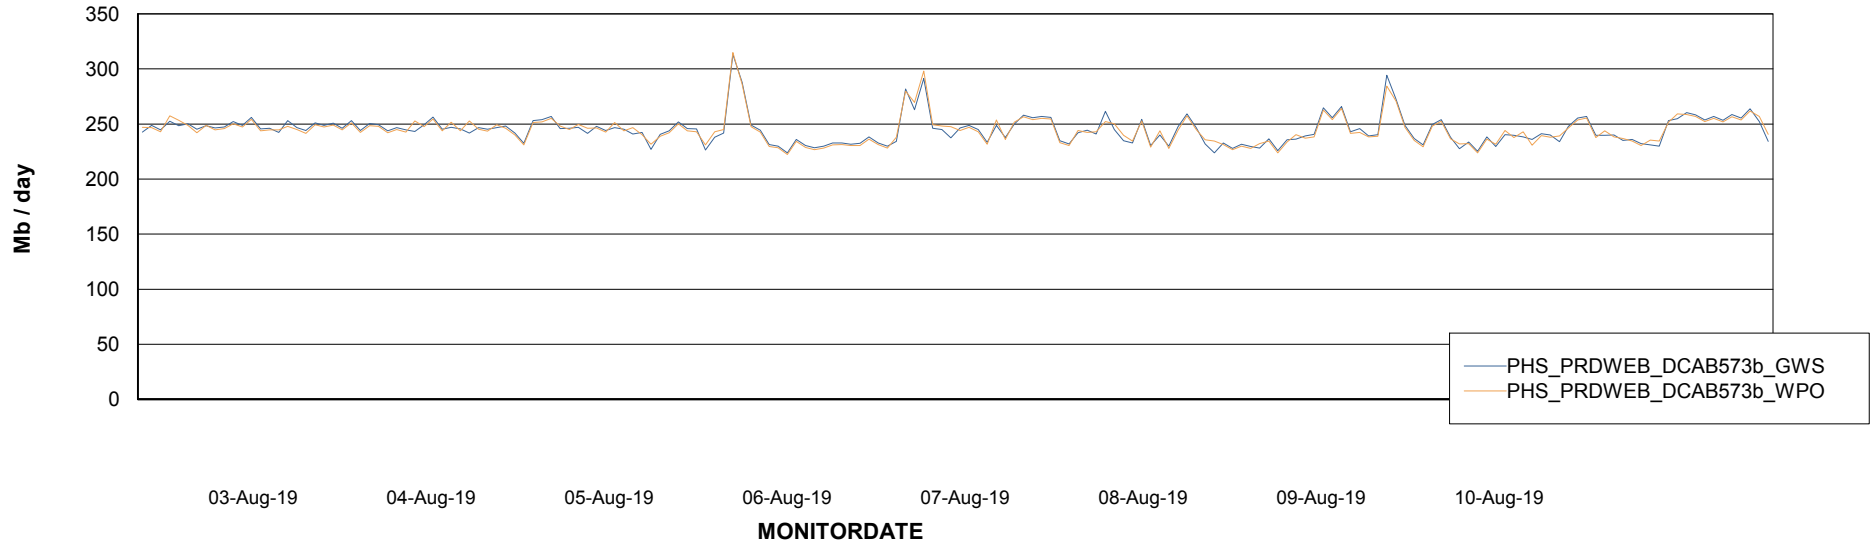

ABSSolute Web Component Services

Avg memory used per ABS Web component