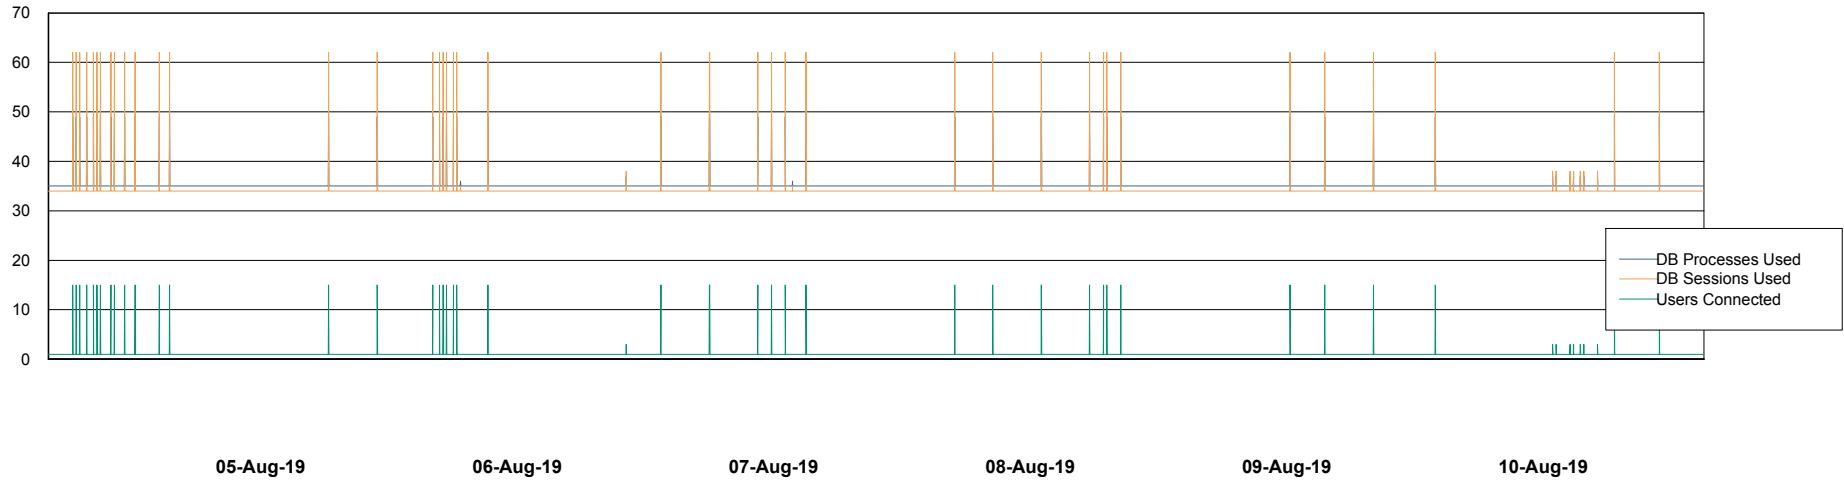

Weekly SLA Customer Report

Customer PCO Production
Database ID 44

Database Performance PCODB_Production

Weekly SLA Customer Report

Customer PCO Production
Database ID 44

Database Performance PCODB_Standby

Weekly SLA Customer Report