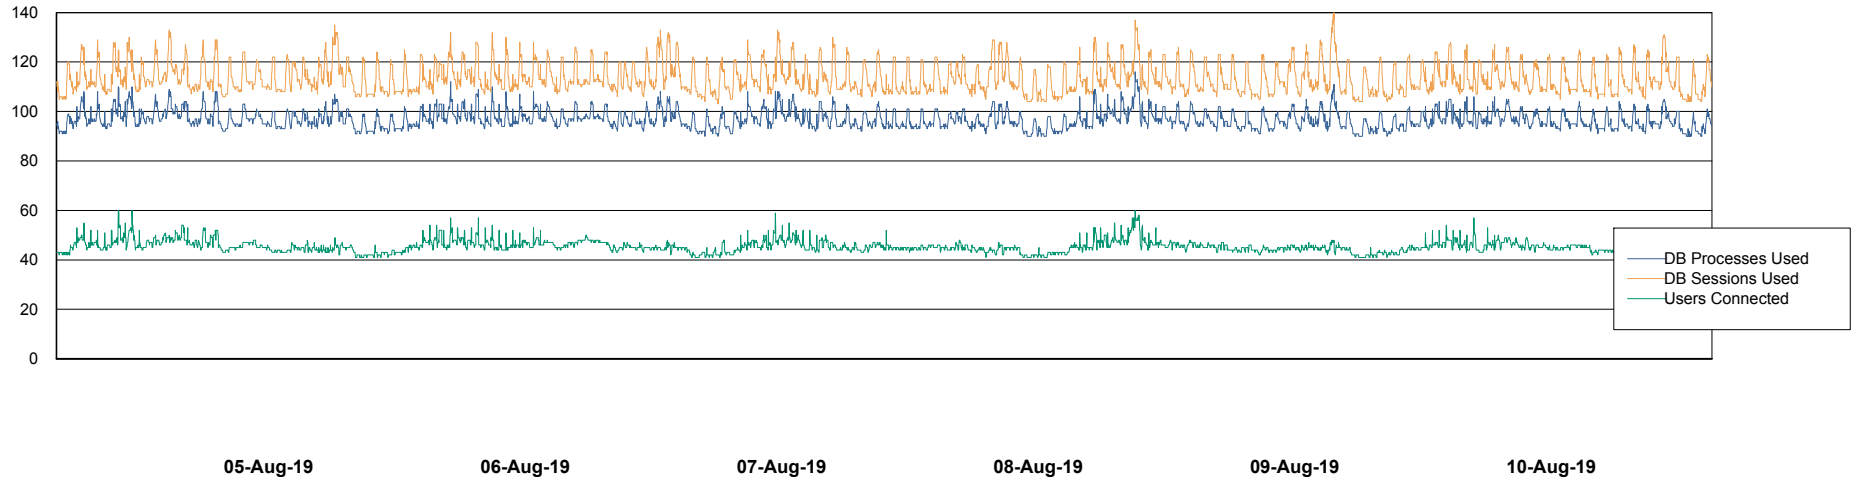

Database Performance PCODB_Production