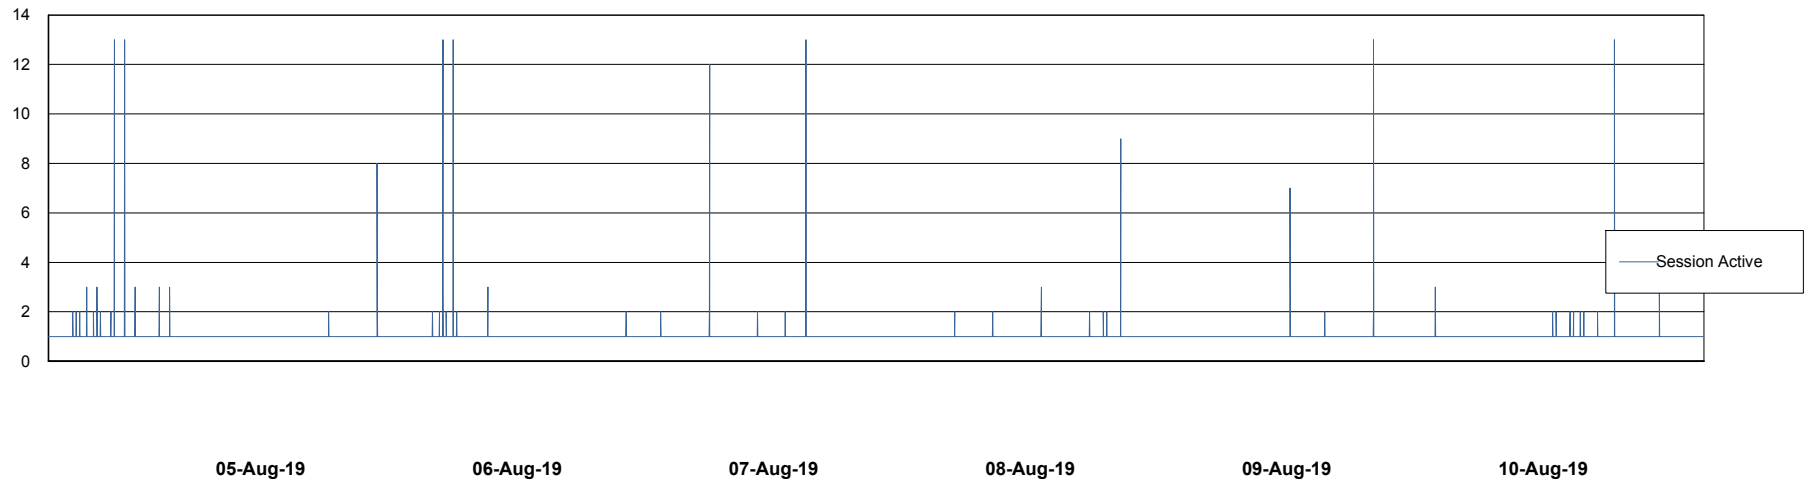

Weekly SLA Customer Report

Customer PCO Production
Database ID 44

Database Performance PCODB_Production

Weekly SLA Customer Report

Customer PCO Production
Database ID 44

Database Performance PCODB_Standby

Weekly SLA Customer Report