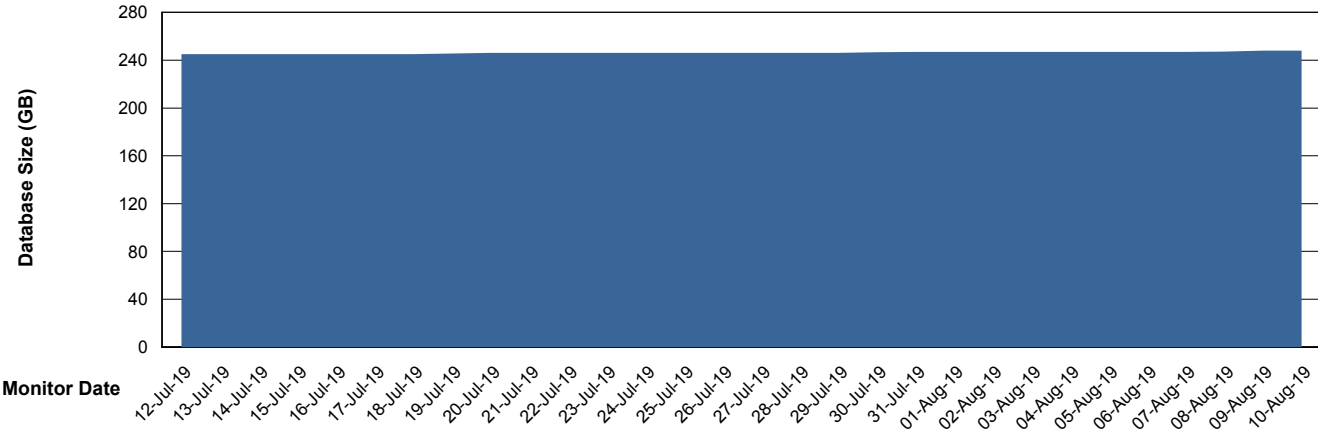

DATABASE SIZE PCODB_Production

Database growth over last month

Database Tablespace PCODB_Production

Date	Tablespace Name	Filesize (Gb)	Usedsize (Gb)	Percentage free
10-Aug-19	ABSDATA	150	89	41
	INDX	200	126	37
09-Aug-19	ABSDATA	150	89	41
	INDX	200	126	37
08-Aug-19	ABSDATA	150	89	41
	INDX	200	126	37
07-Aug-19	ABSDATA	150	89	41
	INDX	200	126	37
06-Aug-19	ABSDATA	150	89	41
	INDX	200	125	38
05-Aug-19	ABSDATA	150	89	41
	INDX	200	125	38
04-Aug-19	ABSDATA	150	89	41
	INDX	200	125	38