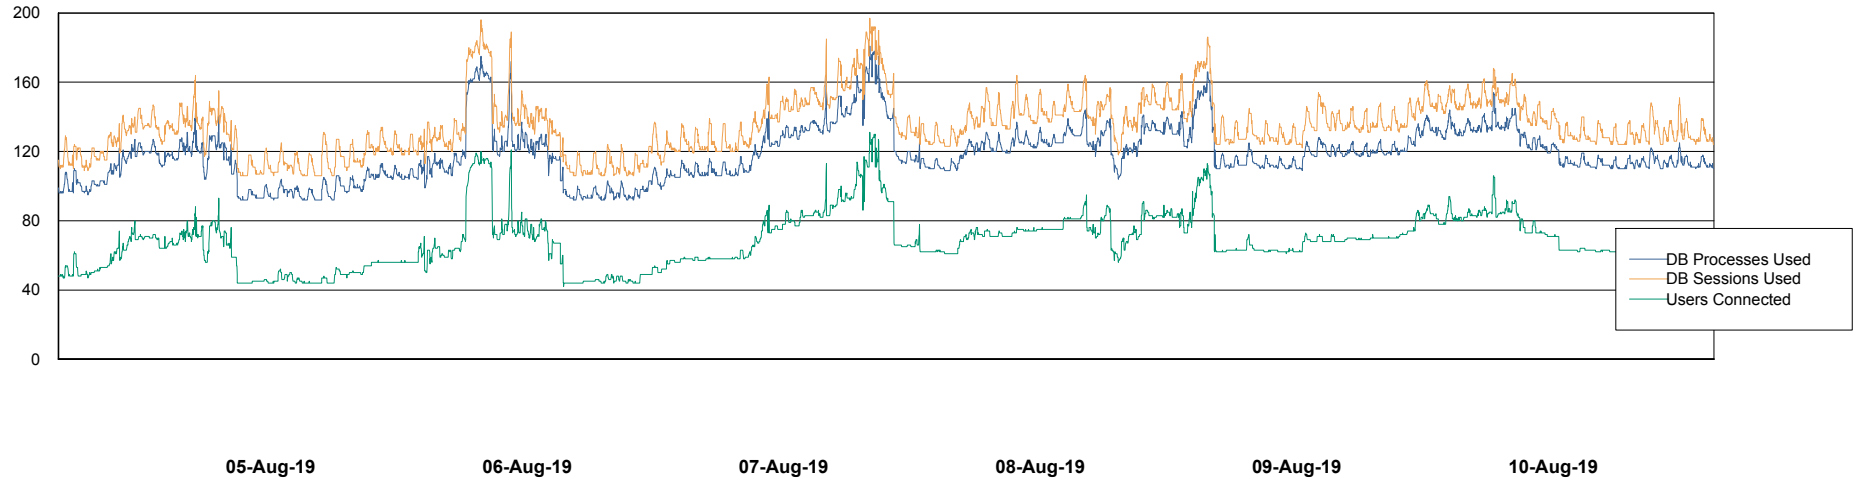

Weekly SLA Customer Report

Customer NIX_Production
Database ID 51

Database Performance NIXDB_BI

Weekly SLA Customer Report

Customer NIX_Production
Database ID 51

Database Performance NIXDB_Production

Weekly SLA Customer Report