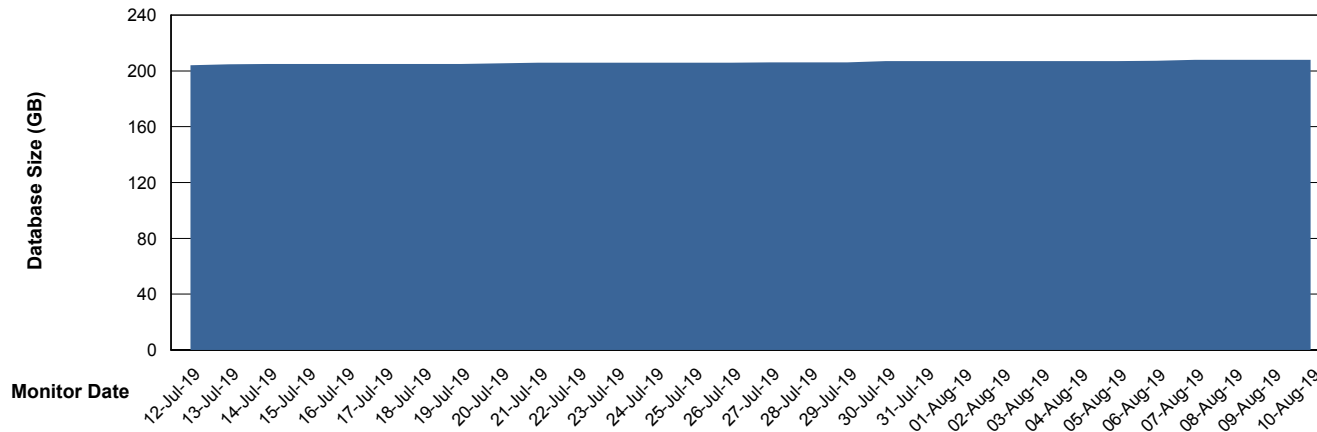

Customer NIX_Production
Database ID 51

Database Performance NIXDB_Standby

Weekly SLA Customer Report

Customer NIX_Production
Database ID 51

DATABASE SIZE NIXDB_BI

Database growth over last month

DATABASE SIZE NIXDB_Production

Database growth over last month

Weekly SLA Customer Report

Customer NIX_Production
Database ID 51

Database Tablespace		NIXDB_BI		
Date	Tablespace Name	Filesize (Gb)	Usedsize (Gb)	Percentage free
10-Aug-19	ABSDATA	72	59	18
	INDX	72	60	17
09-Aug-19	ABSDATA	72	59	18
	INDX	72	60	17
08-Aug-19	ABSDATA	72	59	18
	INDX	72	60	17
07-Aug-19	ABSDATA	72	59	18
	INDX	72	60	17
06-Aug-19	ABSDATA	72	59	18
	INDX	72	60	17
05-Aug-19	ABSDATA	72	59	18
	INDX	72	60	17
04-Aug-19	ABSDATA	72	59	18
	INDX	72	60	17