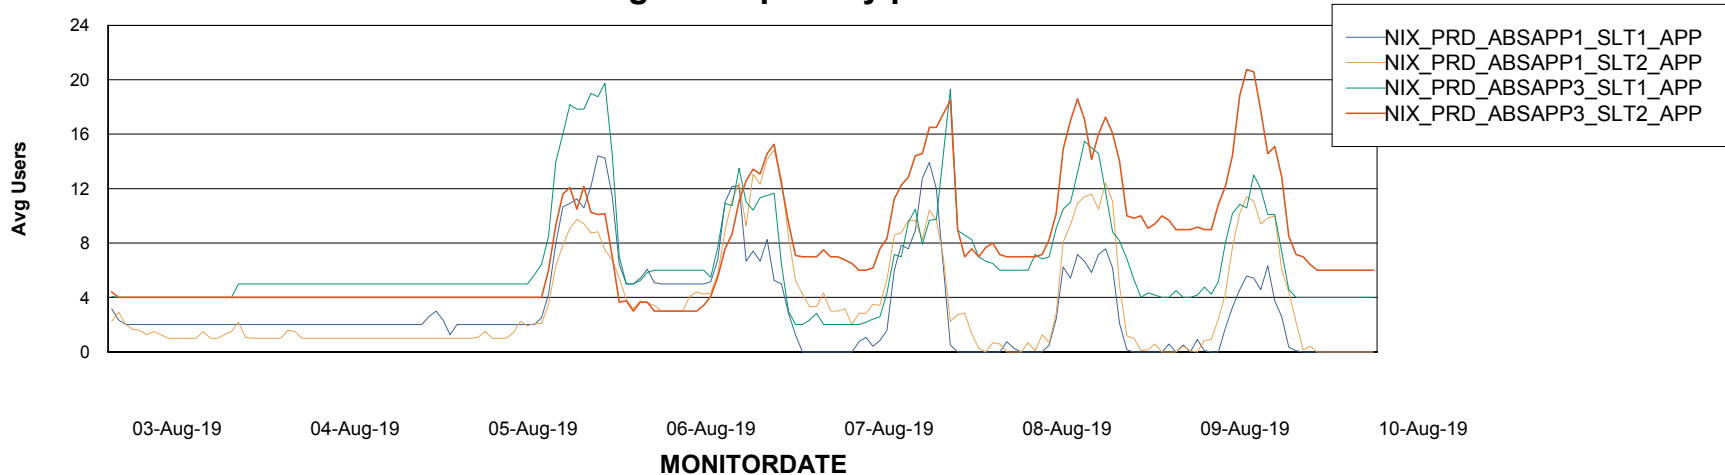

Avg users per day per ABS server