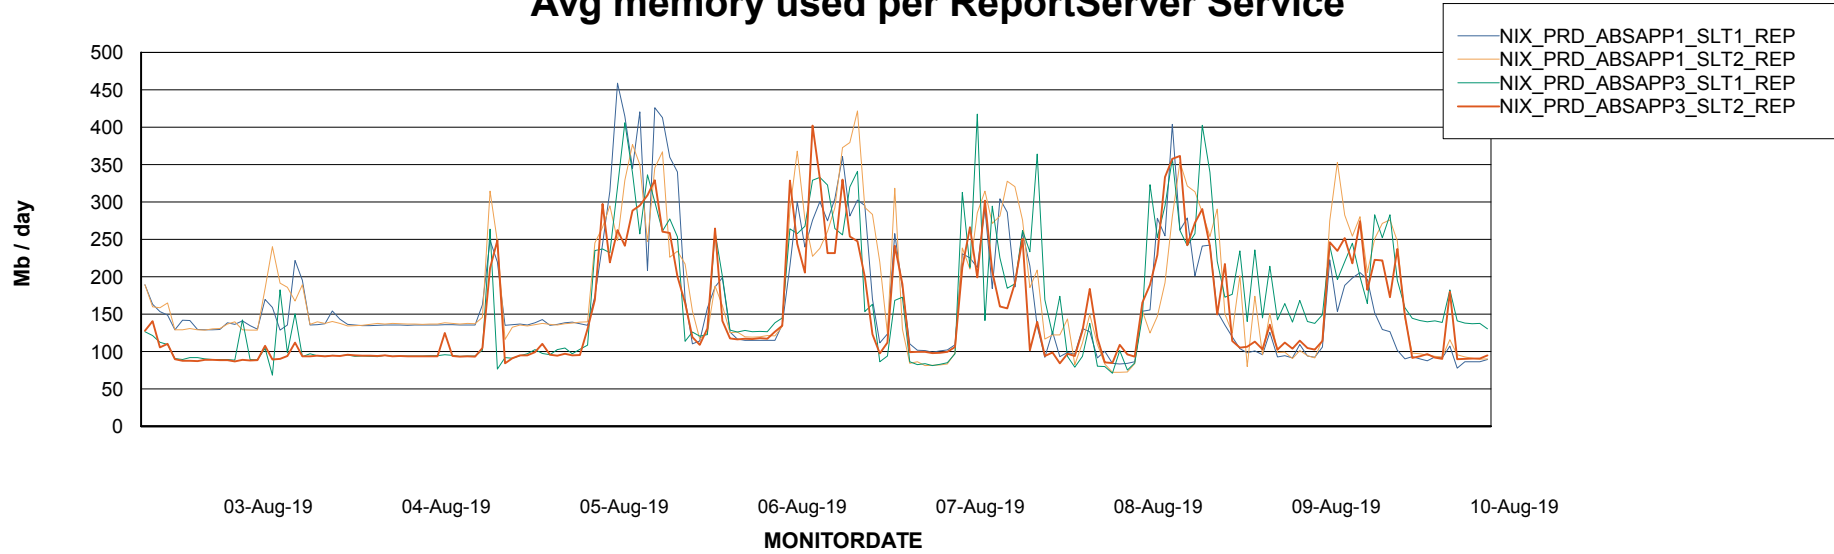

Avg users per day per ABS server

Weekly SLA Customer Report

Customer NIX_Production
Database ID 51

ABSSolute Application ReportServer Services

Avg memory used per ReportServer Service

Weekly SLA Customer Report