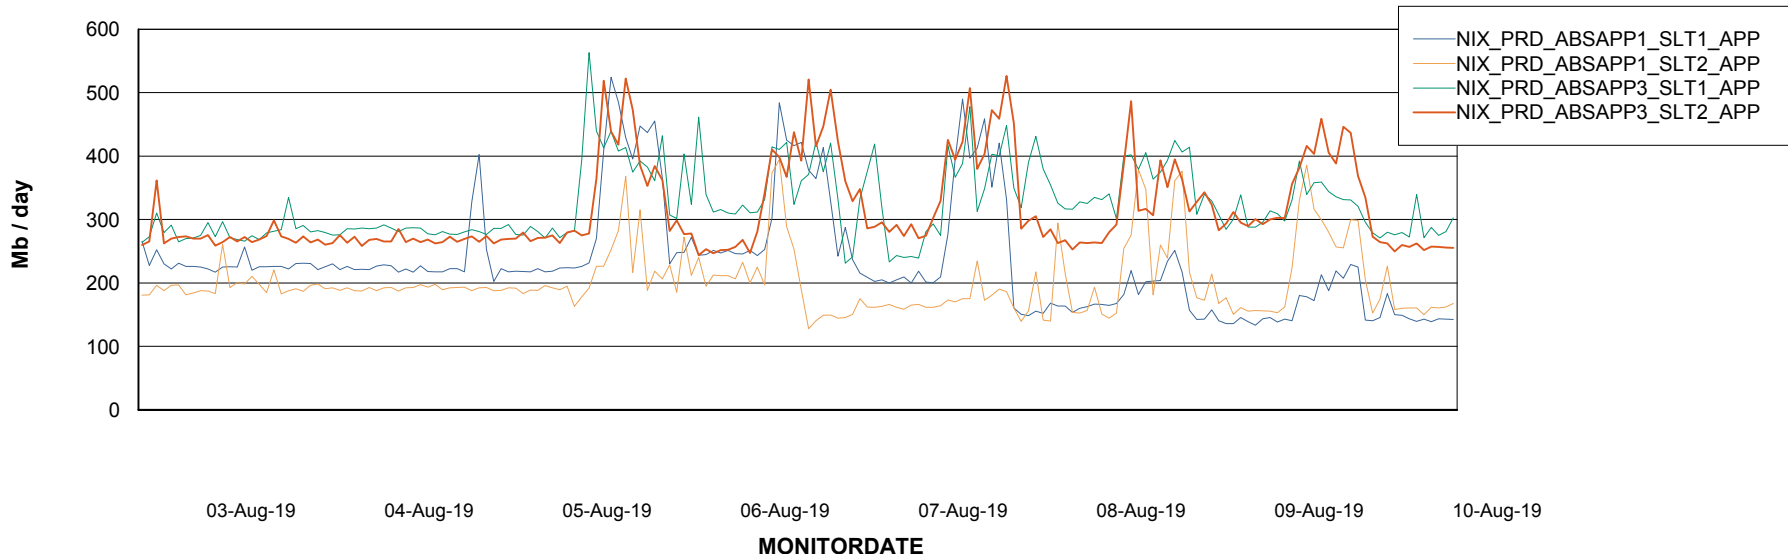

Standby Database Health NIX_Production

Recovery lag for last 7 days

Weekly SLA Customer Report

Customer NIX_Production
Database ID 51

ABSSolute Application Server Services

Avg memory used per ABS Server Service