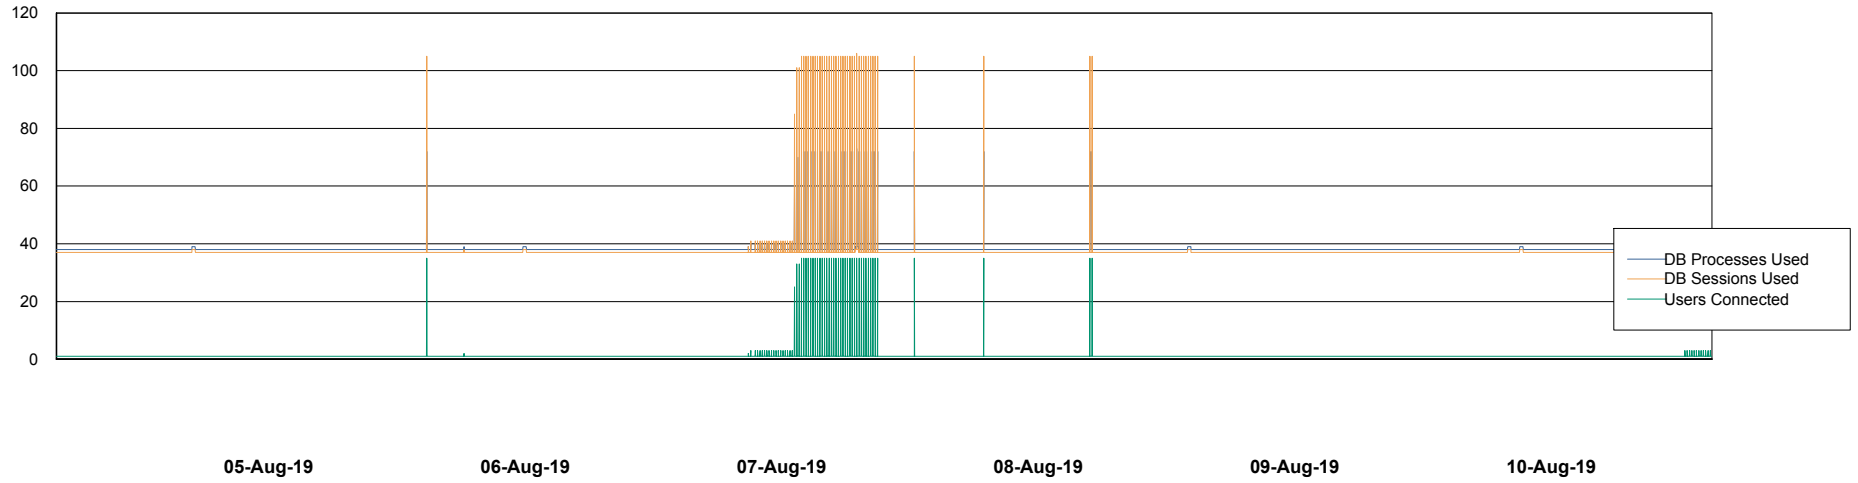

Database Performance NIXDB_Standby