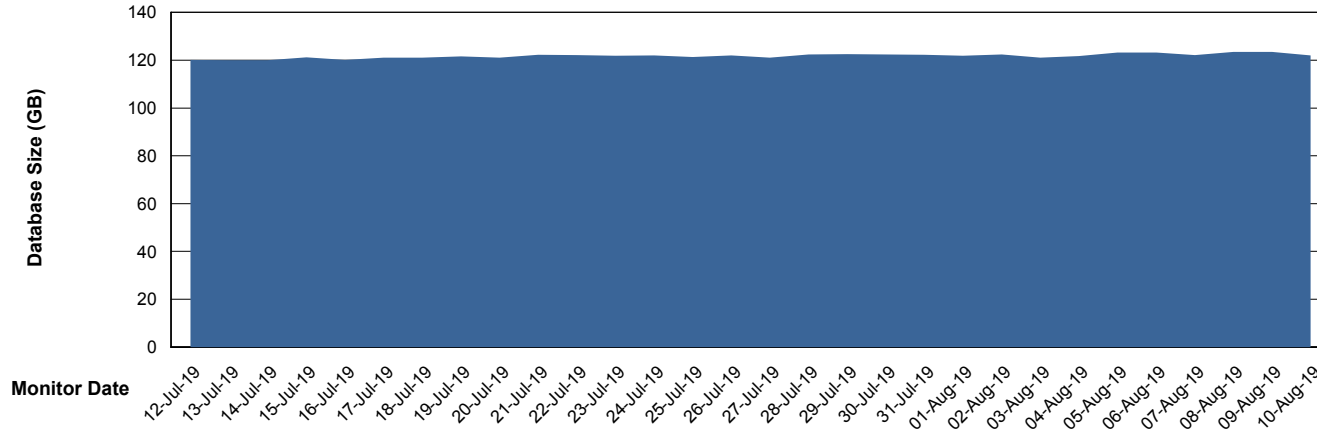

Customer NIX_Production
Database ID 51

Database Performance NIXDB_Standby

Weekly SLA Customer Report

Customer NIX_Production
Database ID 51

DATABASE SIZE NIXDB_BI

Database growth over last month

DATABASE SIZE NIXDB_Production

Database growth over last month

Weekly SLA Customer Report

Customer NIX_Production
Database ID 51

Database Tablespace		NIXDB_BI		
Date	Tablespace Name	Filesize (Gb)	Usedsize (Gb)	Percentage free
10-Aug-19	ABSDATA	72	59	18
	INDX	72	60	17
09-Aug-19	ABSDATA	72	59	18
	INDX	72	60	17
08-Aug-19	ABSDATA	72	59	18
	INDX	72	60	17
07-Aug-19	ABSDATA	72	59	18
	INDX	72	60	17
06-Aug-19	ABSDATA	72	59	18
	INDX	72	60	17
05-Aug-19	ABSDATA	72	59	18
	INDX	72	60	17
04-Aug-19	ABSDATA	72	59	18
	INDX	72	60	17