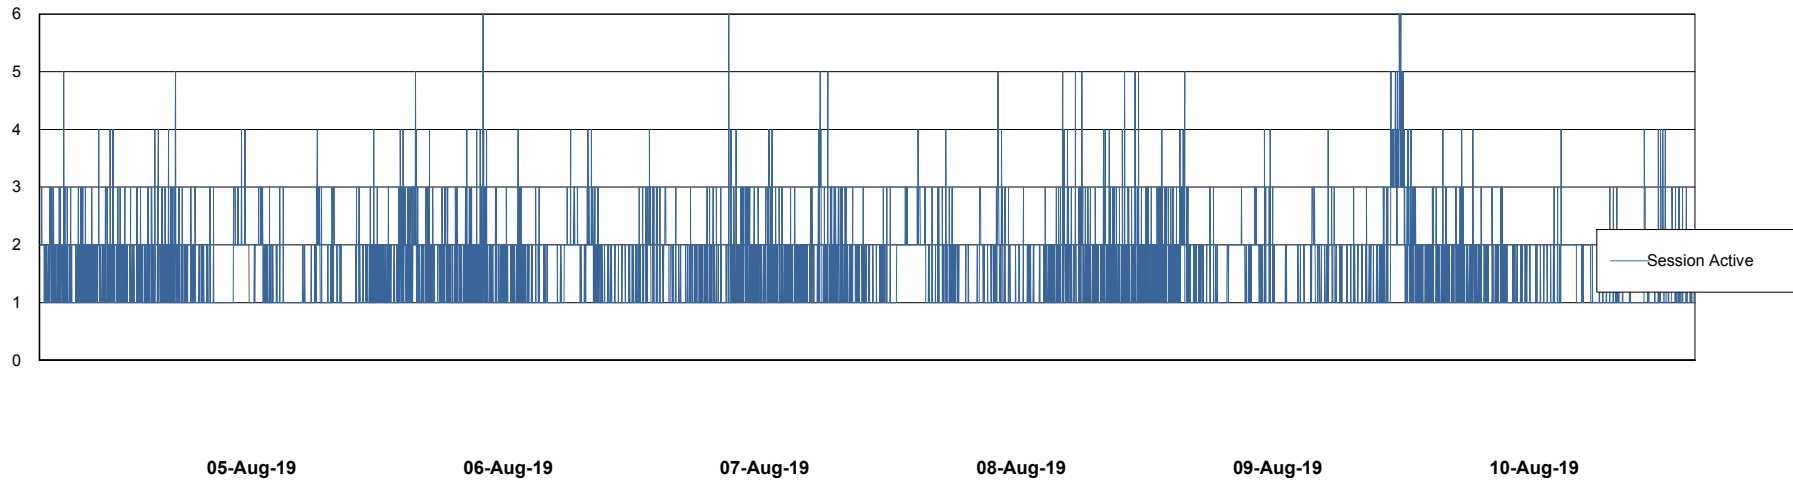

Weekly SLA Customer Report

Customer NIX_Production
Database ID 51

Database Performance NIXDB_BI

Weekly SLA Customer Report

Customer NIX_Production
Database ID 51

Database Performance NIXDB_Production

Weekly SLA Customer Report