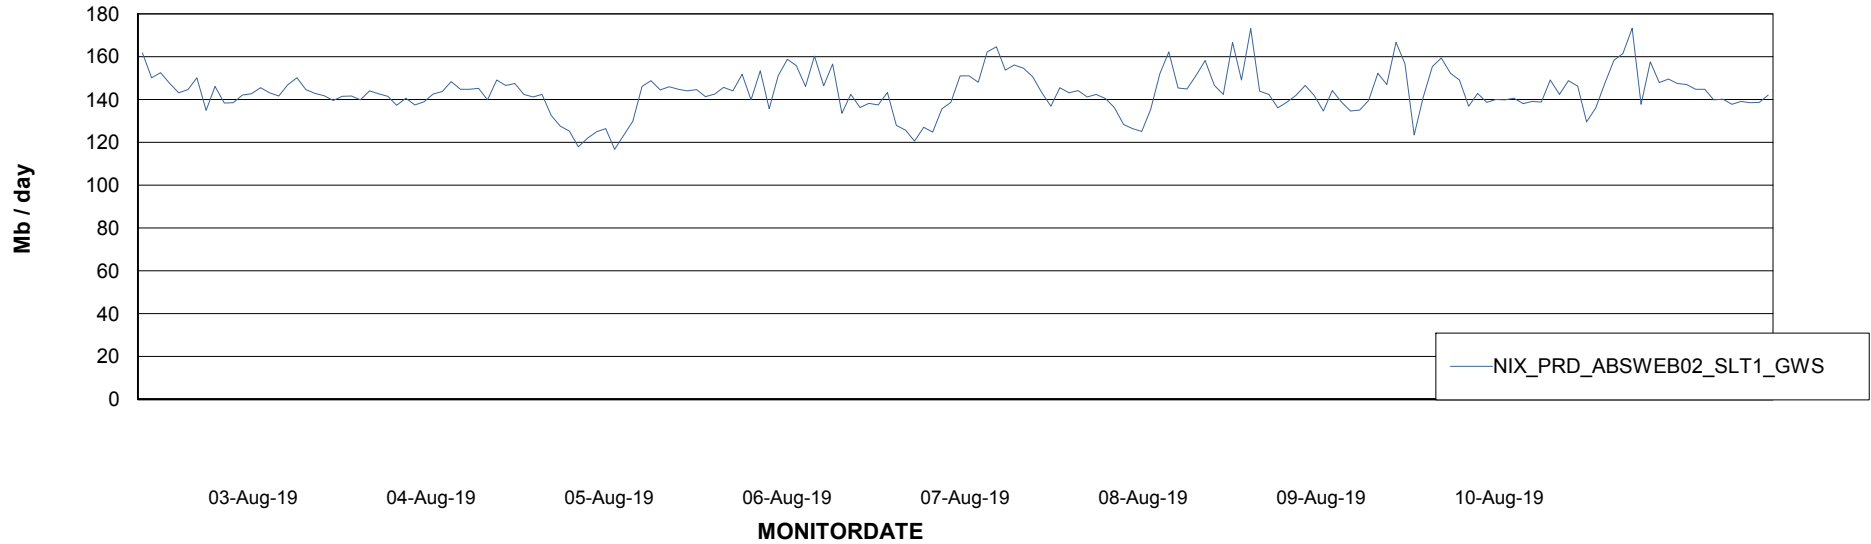

ABSSolute Web Component Services

Avg memory used per ABS Web component