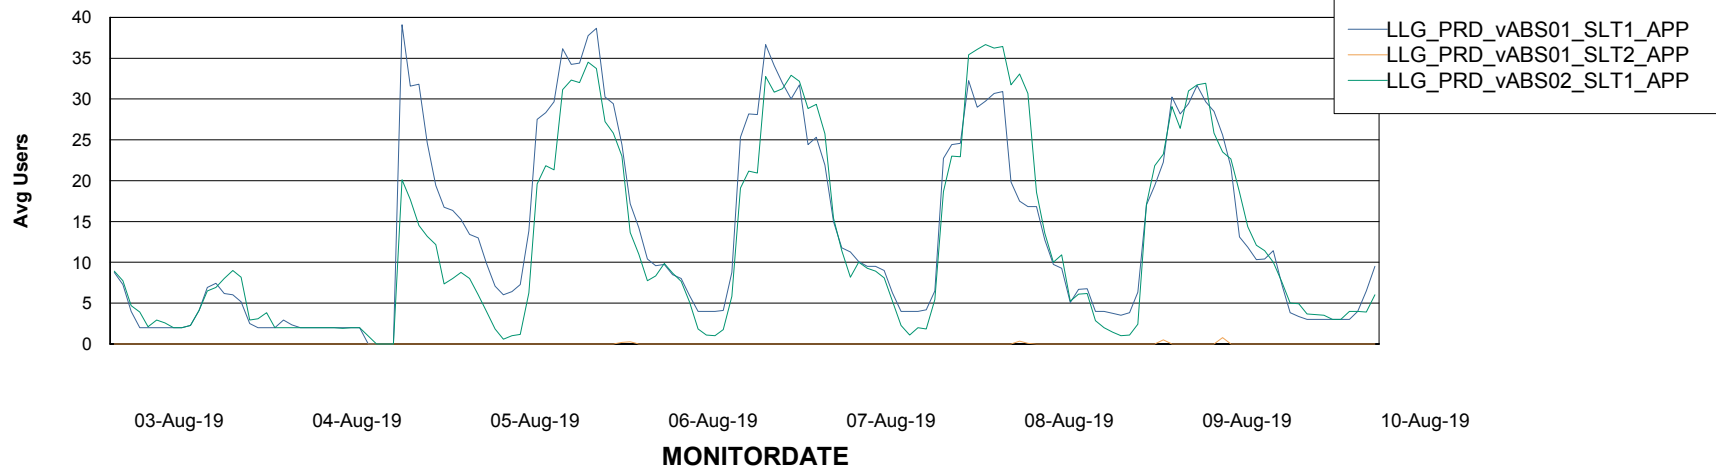

Weekly SLA Customer Report

Customer LLG_Production
Database ID 53

ABSSolute Application Server Services

Avg memory used per ABS Server Service

Avg users per day per ABS server

Weekly SLA Customer Report

Customer LLG_Production
Database ID 53