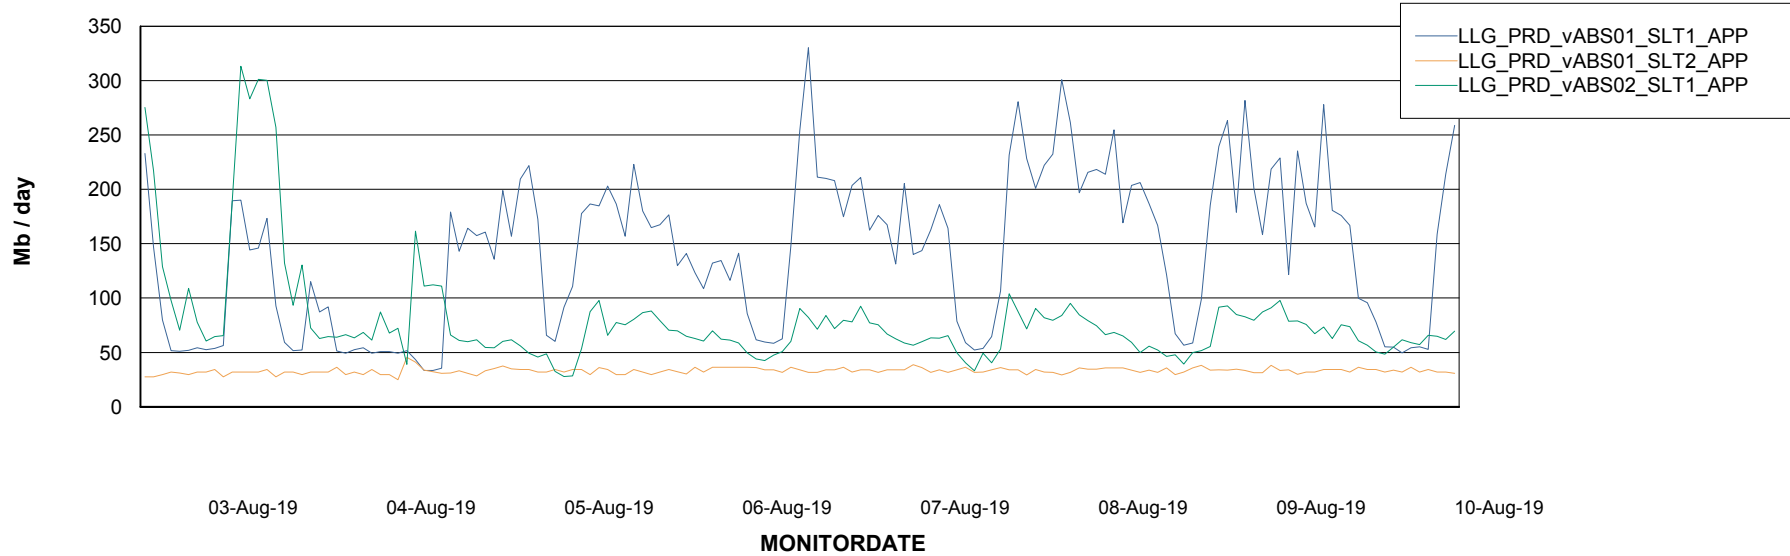

ABSSolute Application Server Services

Avg memory used per ABS Server Service