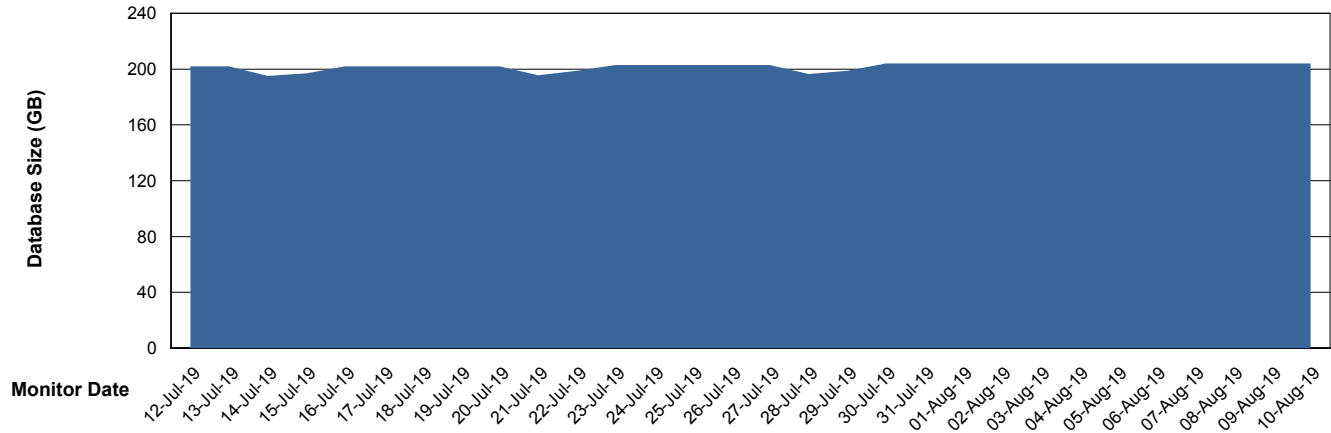

Customer LLG_Production
Database ID 53

Database Performance LLGDBBI_Production

Weekly SLA Customer Report

Customer LLG_Production
 Database ID 53

DATABASE SIZE LLGDB_Production

Database growth over last month