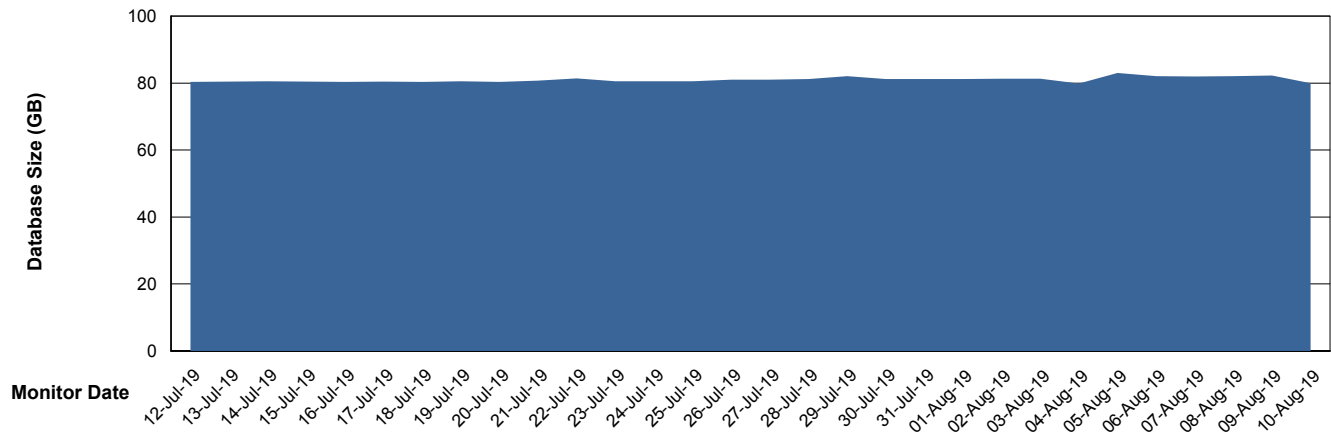

DATABASE SIZE LLGDBBI_Production

Database growth over last month