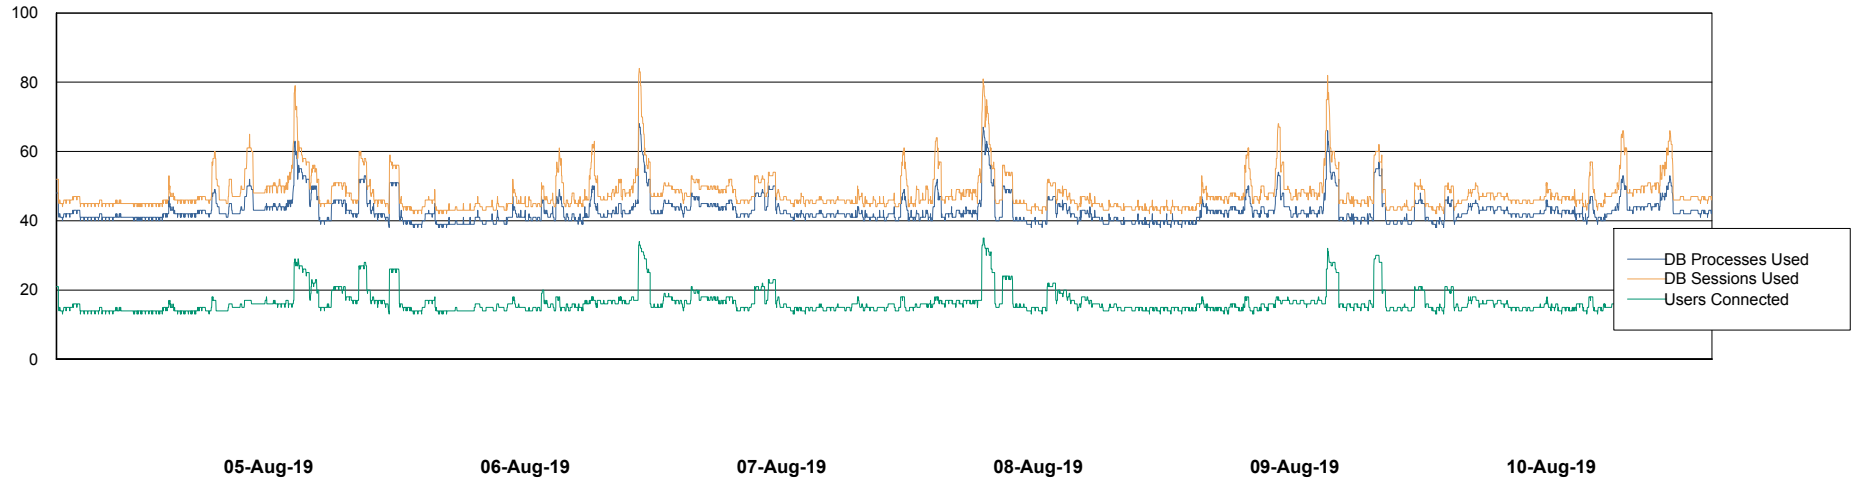

Database Performance LLGDBBI_Production