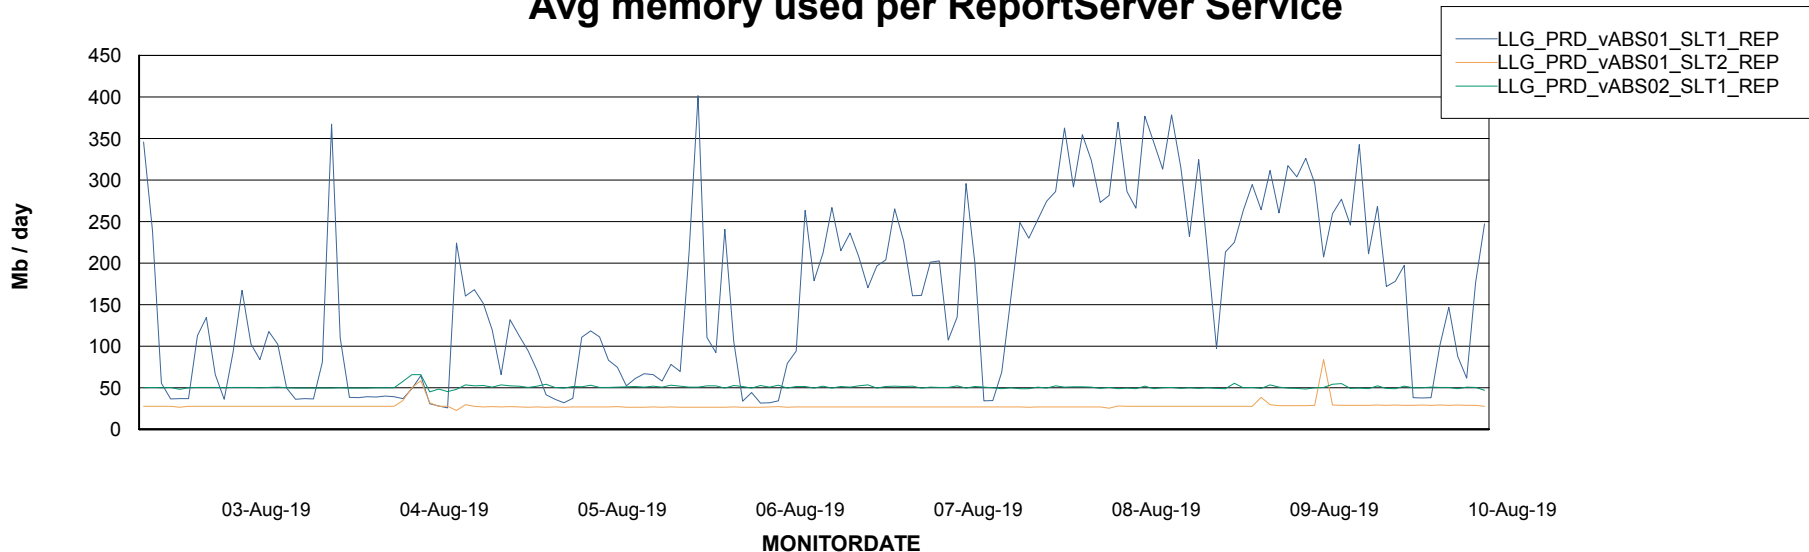

ABSSolute Application ReportServer Services

Avg memory used per ReportServer Service