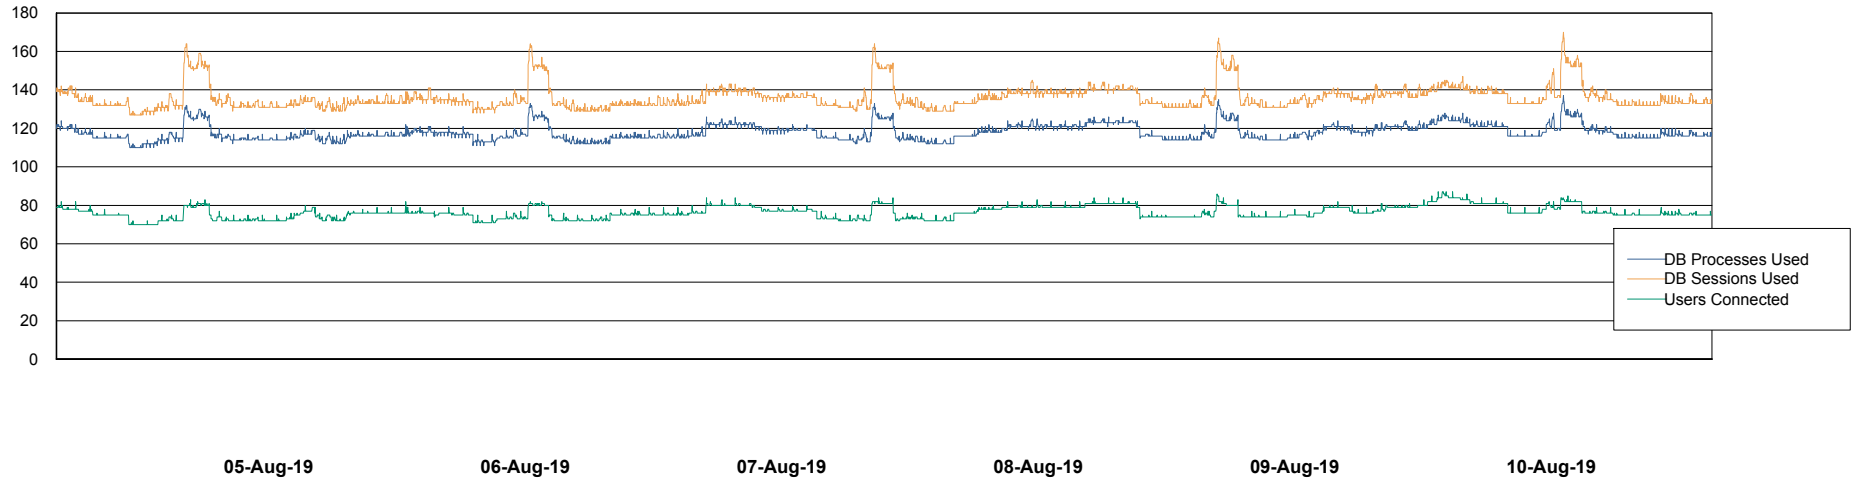

Database Performance LLGDB_Production