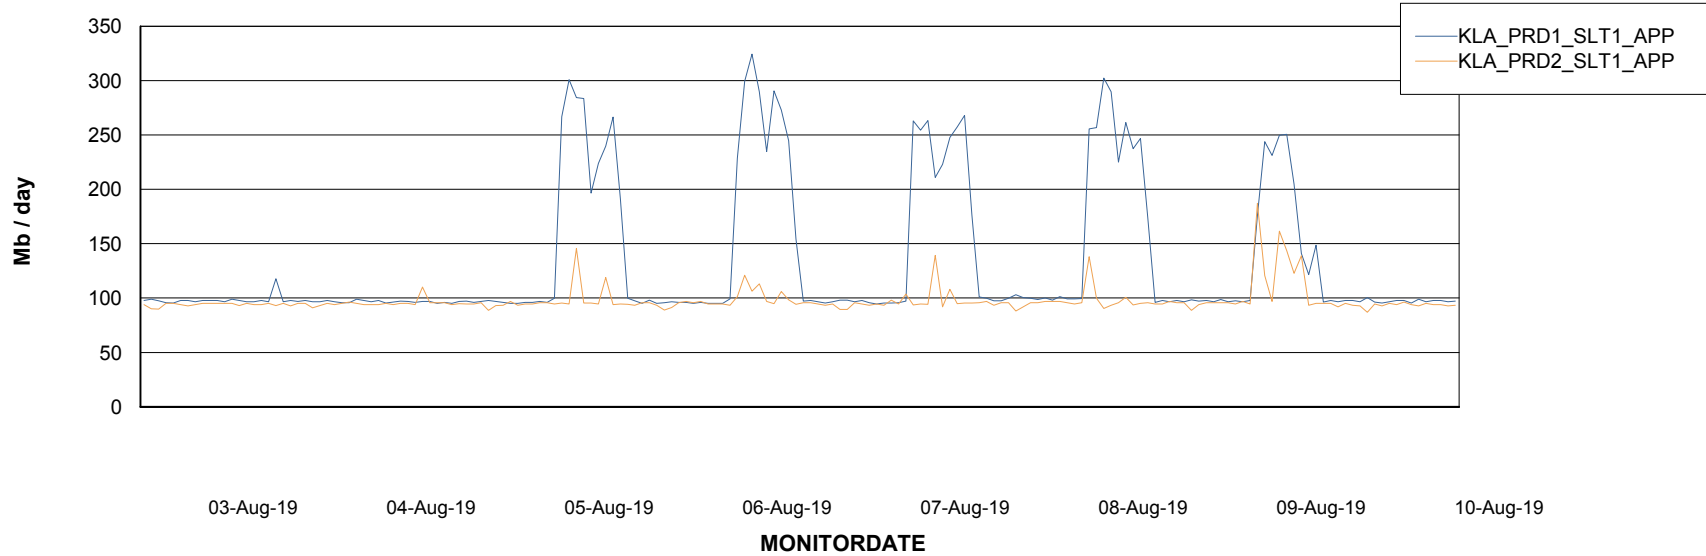

ABSSolute Application Server Services

Avg memory used per ABS Server Service