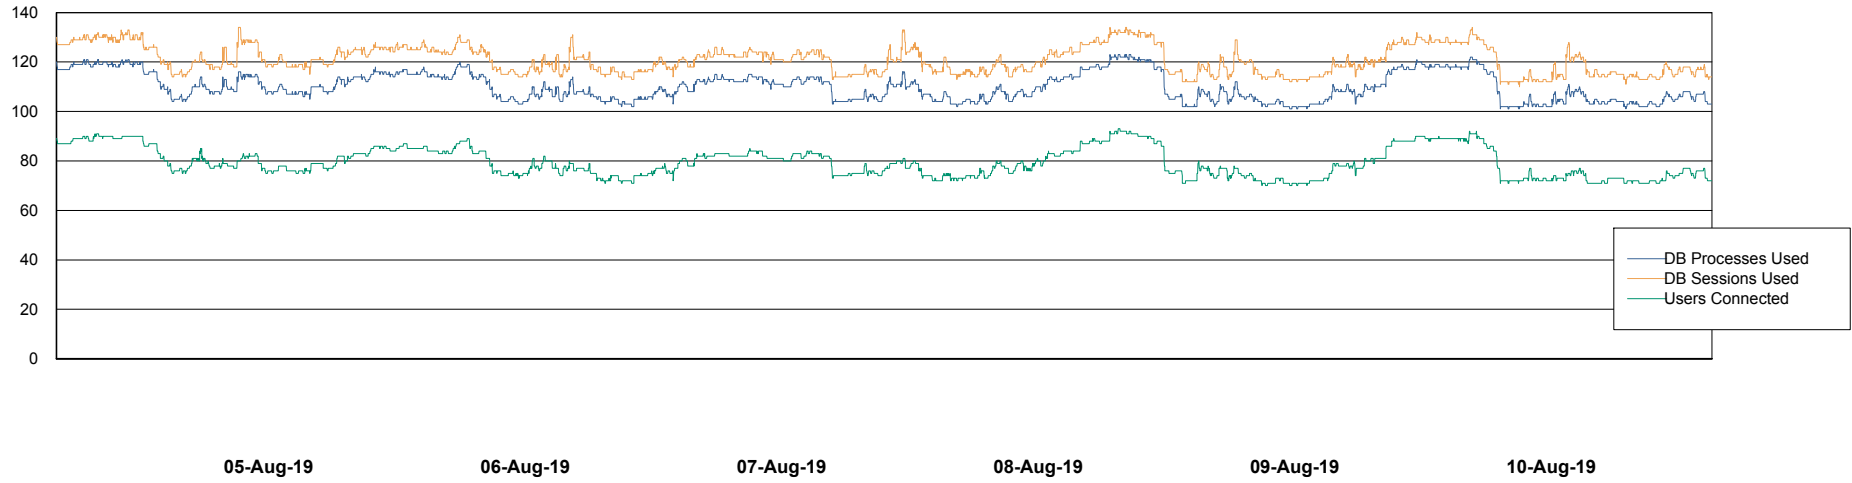

Database Performance FISDB_Production