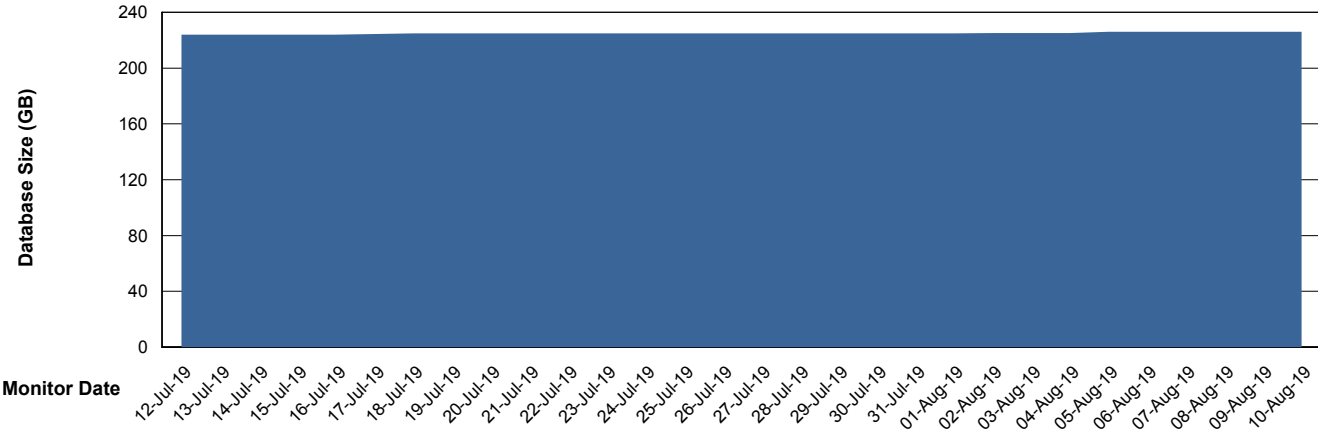

Weekly SLA Customer Report

Customer FIS_Production
Database ID 46

Database Performance FISDB_Production

Weekly SLA Customer Report

Customer FIS_Production
Database ID 46

Database Performance FISDB_Standby

Weekly SLA Customer Report

Customer FIS_Production
 Database ID 46

DATABASE SIZE FISDB_Production

Database growth over last month

Database Tablespace FISDB_Production

Date	Tablespace Name	Filesize (Gb)	Usedsize (Gb)	Percentage free
10-Aug-19	ABSDATA	111	90	19
	INDX	150	130	13
09-Aug-19	ABSDATA	111	90	19
	INDX	150	130	13
08-Aug-19	ABSDATA	111	90	19
	INDX	150	130	13
07-Aug-19	ABSDATA	111	90	19
	INDX	150	130	13
06-Aug-19	ABSDATA	111	90	19
	INDX	150	130	13
05-Aug-19	ABSDATA	111	90	19
	INDX	150	130	13
04-Aug-19	ABSDATA	111	90	19
	INDX	150	130	13