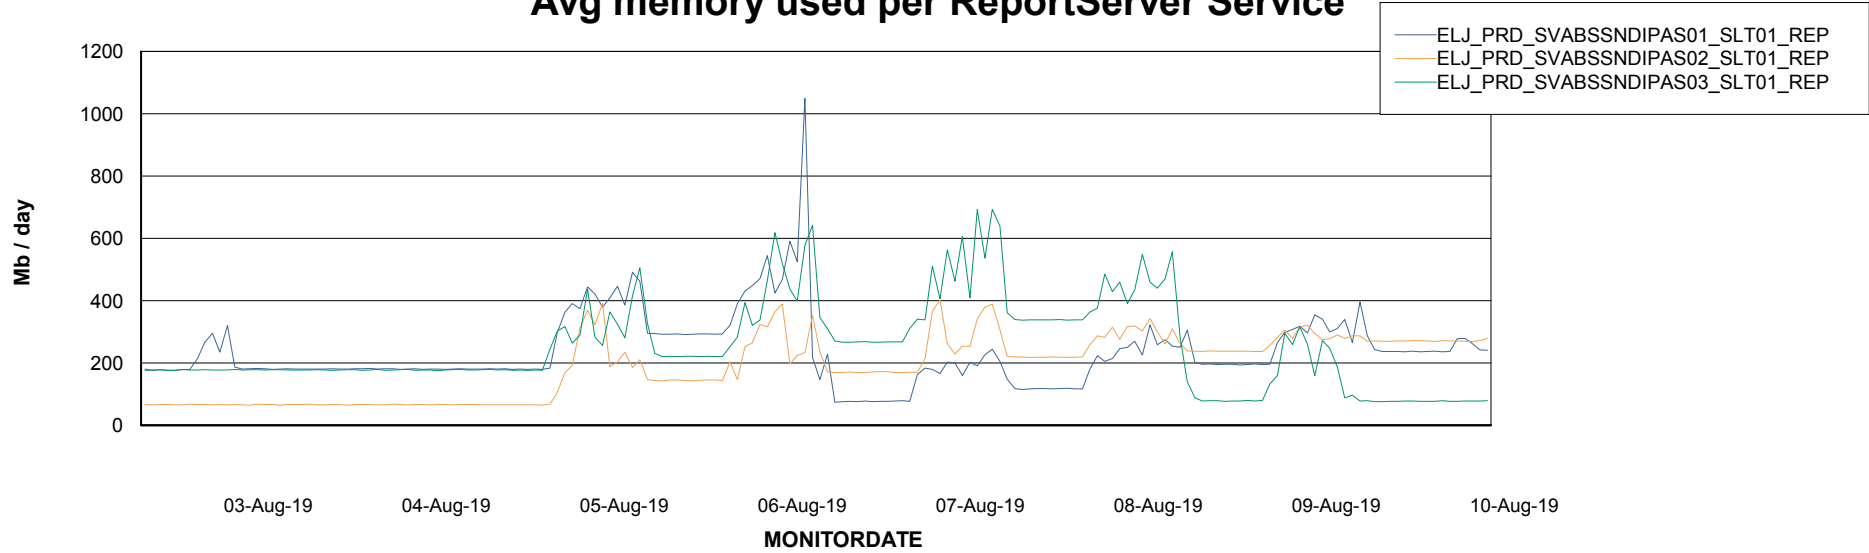

ABSSolute Application ReportServer Services

Avg memory used per ReportServer Service