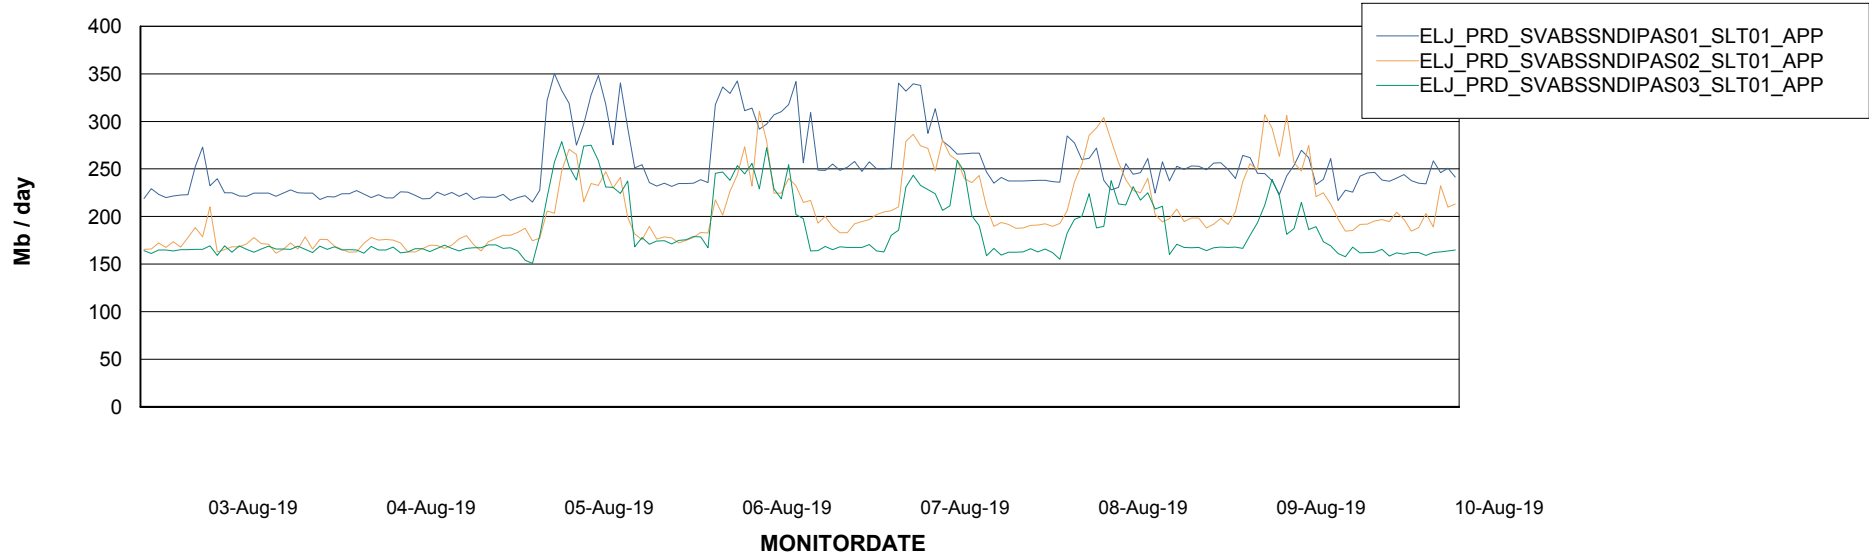

ABSSolute Application Server Services

Avg memory used per ABS Server Service