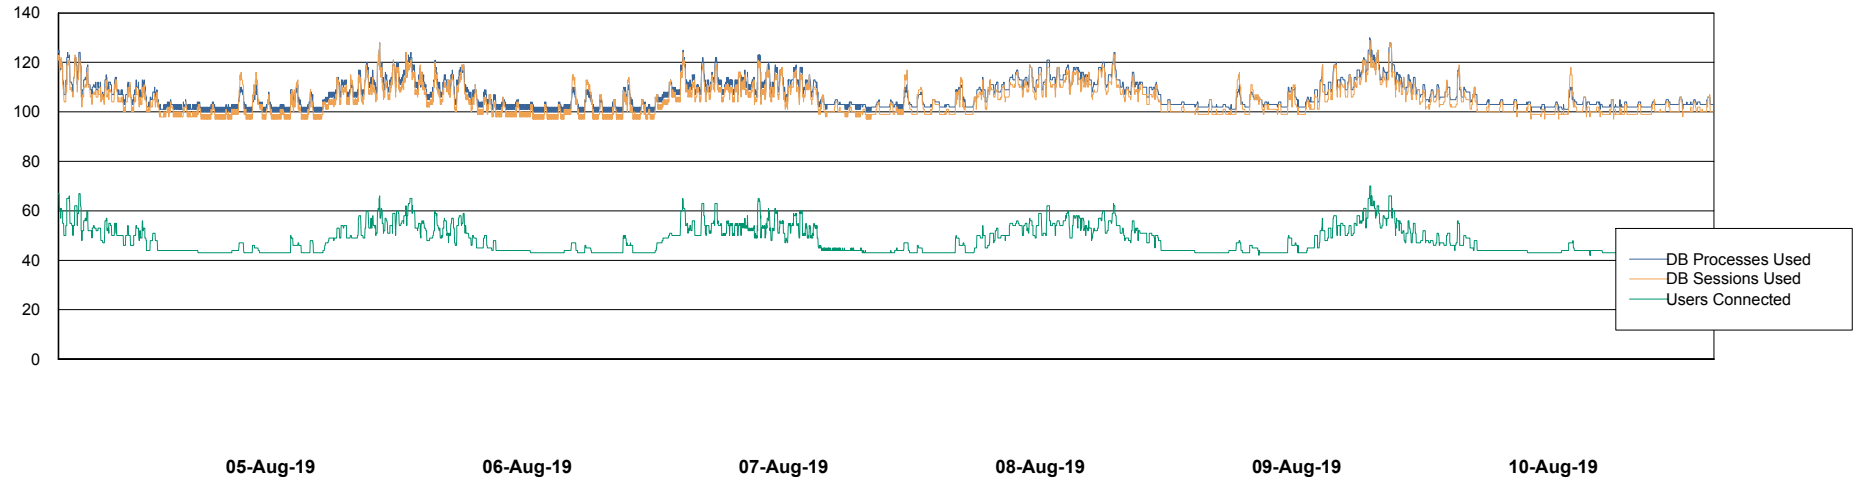

Database Performance ELJDB_Production