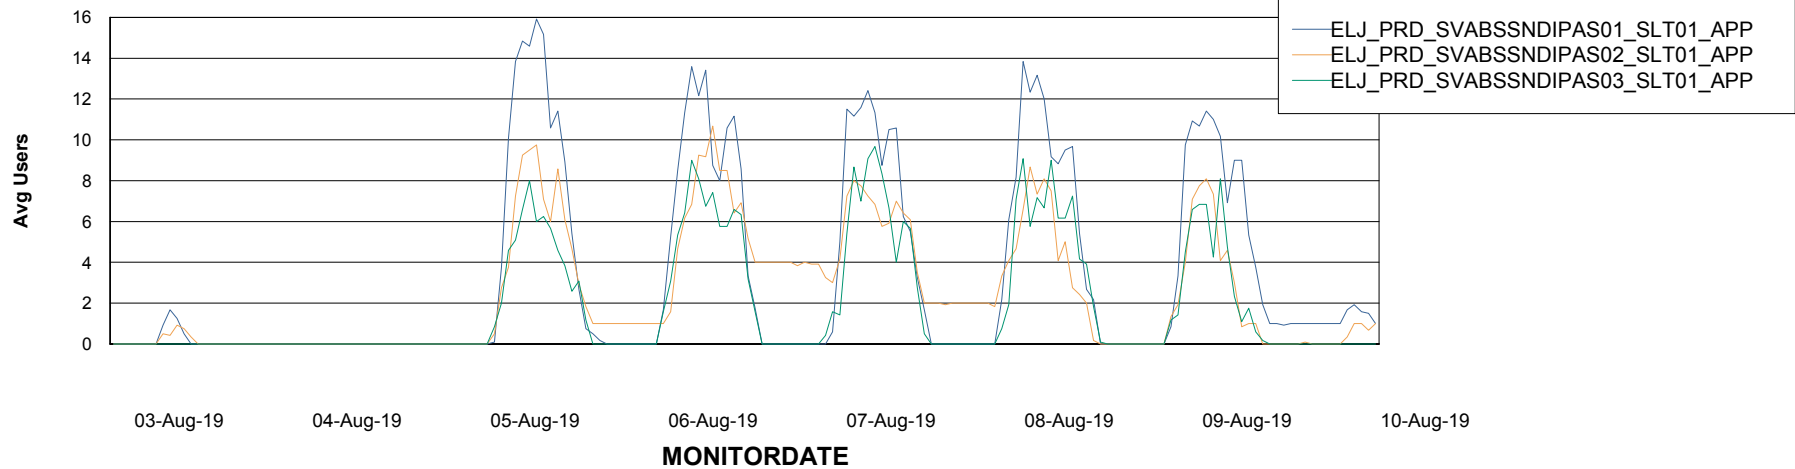

Avg users per day per ABS server