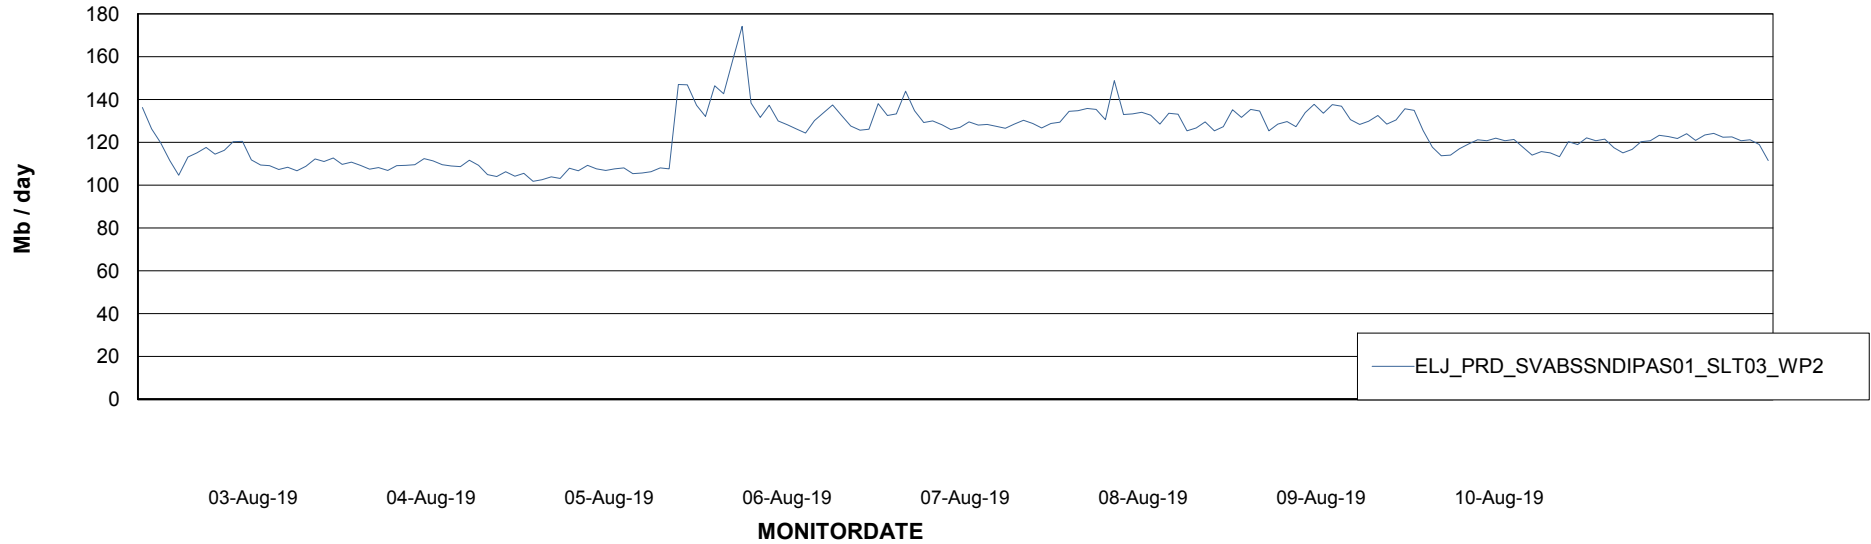

ABSSolute Web Component Services

Avg memory used per ABS Web component