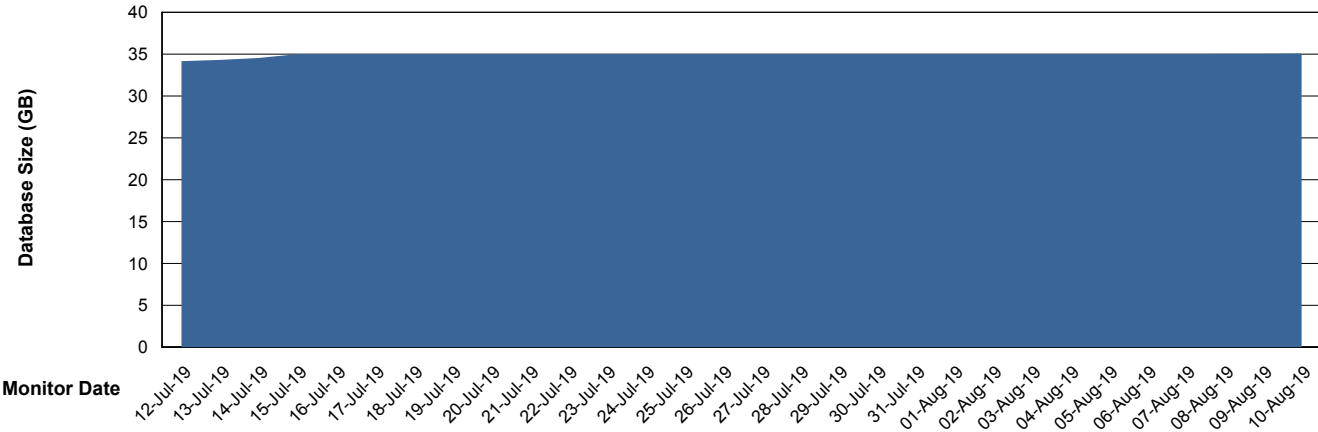

Weekly SLA Customer Report

Customer ECL Production
Database ID 77

Harddisk Usage ECL_PRD_ECL-ABS-WEB

	Free disk space on c: (%)	Total disk space on c: (Gb)
10-Aug-19	82	127
09-Aug-19	82	127
08-Aug-19	81	127
07-Aug-19	81	127
06-Aug-19	81	127
05-Aug-19	81	127
04-Aug-19	81	127

Weekly SLA Customer Report

Customer ECL Production
Database ID 77

Database Performance ECLDB_Production

Weekly SLA Customer Report

Customer ECL Production
Database ID 77

Database Performance ECLDB_Standby

Weekly SLA Customer Report

Customer ECL Production
 Database ID 77

DATABASE SIZE ECLDB_Production

Database growth over last month

Database Tablespace ECLDB_Production

Date	Tablespace Name	Filesize (Gb)	Usedsize (Gb)	Percentage free
10-Aug-19	ABSDATA	40	32	20
	INDX	8	1	88
09-Aug-19	ABSDATA	40	32	20
	INDX	8	1	88
08-Aug-19	ABSDATA	40	32	20
	INDX	8	1	88
07-Aug-19	ABSDATA	40	32	20
	INDX	8	1	88
06-Aug-19	ABSDATA	40	32	20
	INDX	8	1	88
05-Aug-19	ABSDATA	37	32	14
	INDX	8	1	88
04-Aug-19	ABSDATA	37	32	14
	INDX	8	1	88