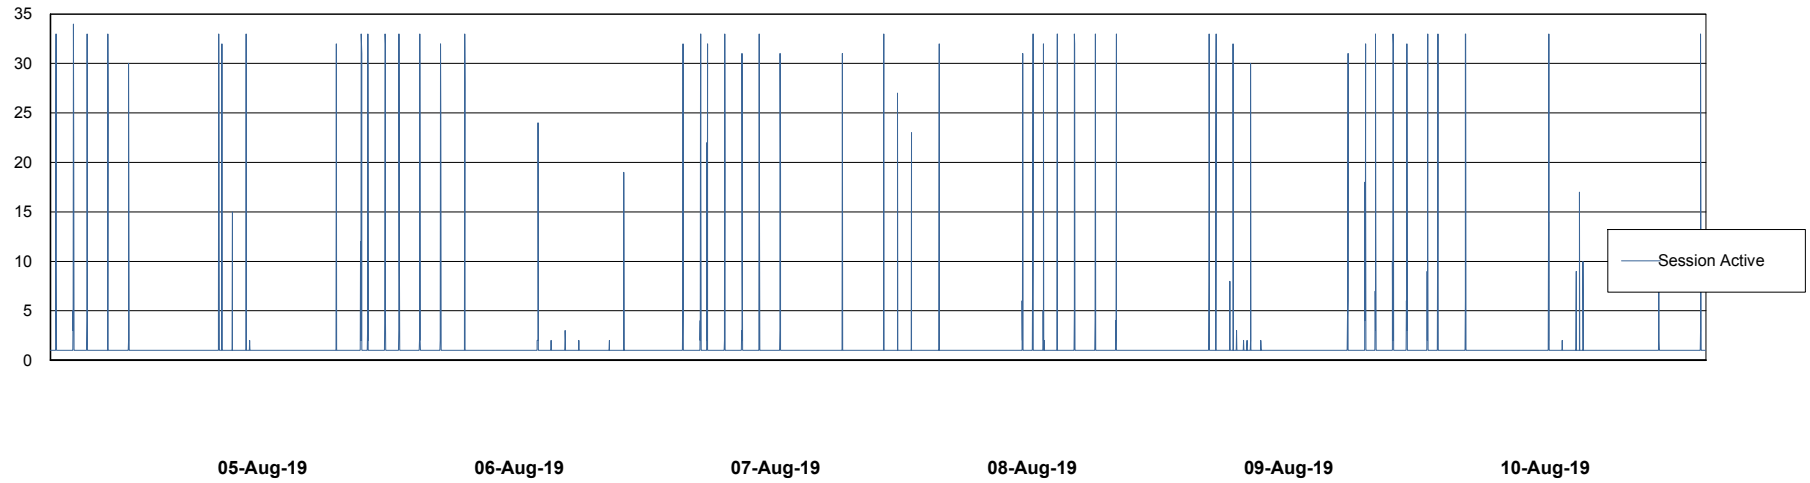

Weekly SLA Customer Report

Customer ECL Production
Database ID 77

Database Performance ECLDB_Production

Weekly SLA Customer Report

Customer ECL Production
Database ID 77

Database Performance ECLDB_Standby

Weekly SLA Customer Report