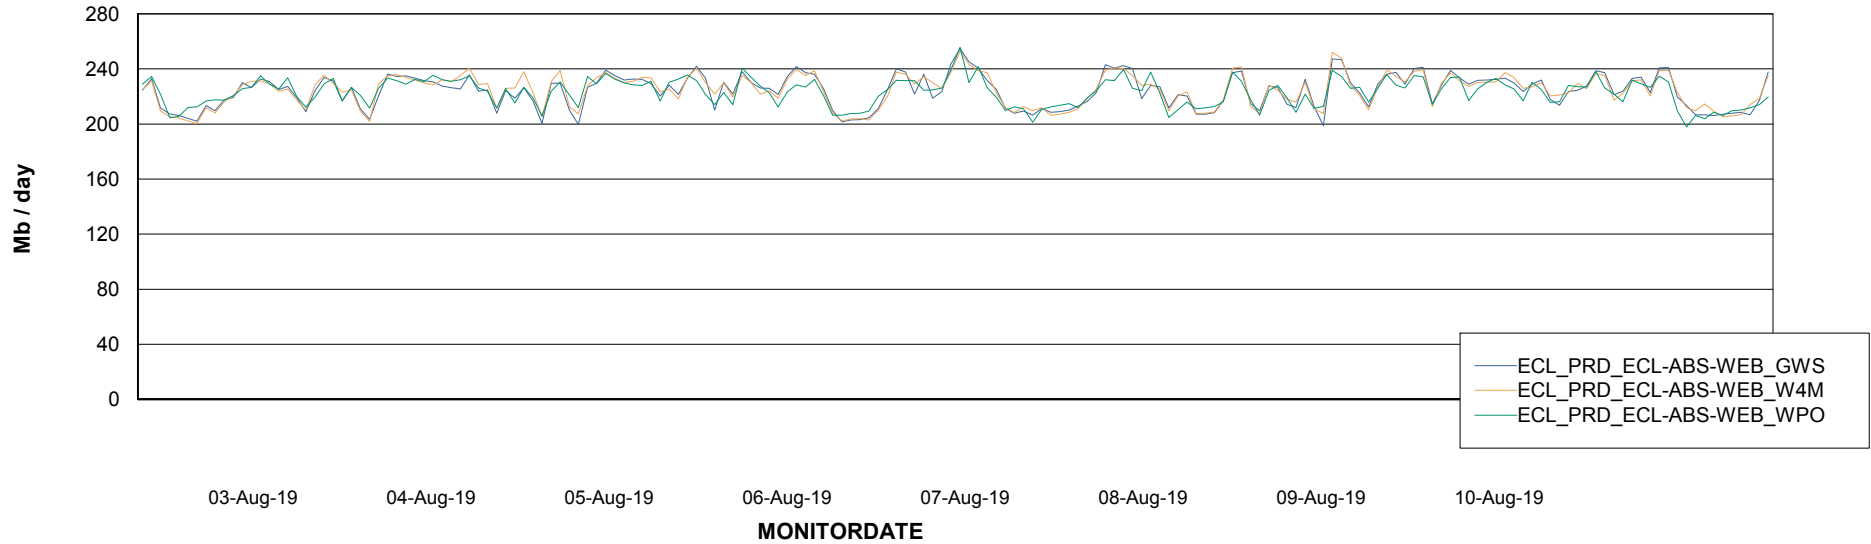

ABSSolute Web Component Services

Avg memory used per ABS Web component