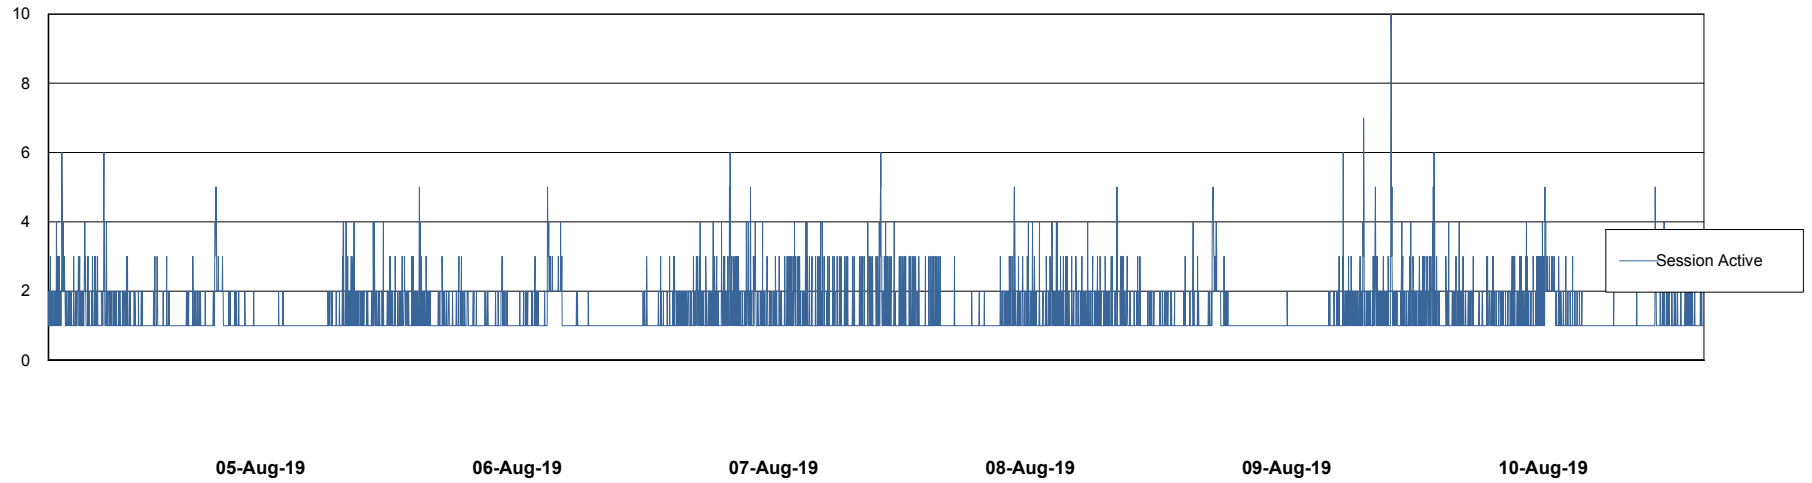

Database Performance ECLDB_Production