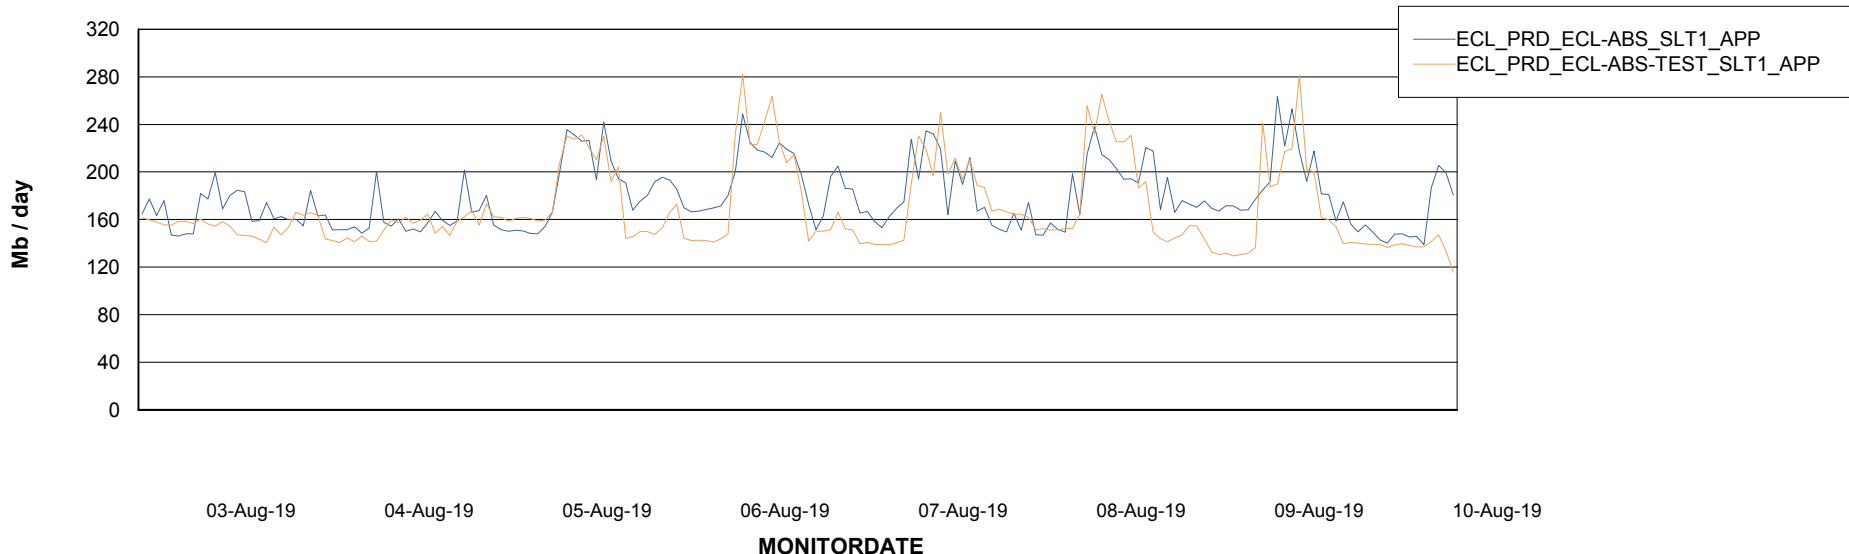

ABSSolute Application Server Services

Avg memory used per ABS Server Service