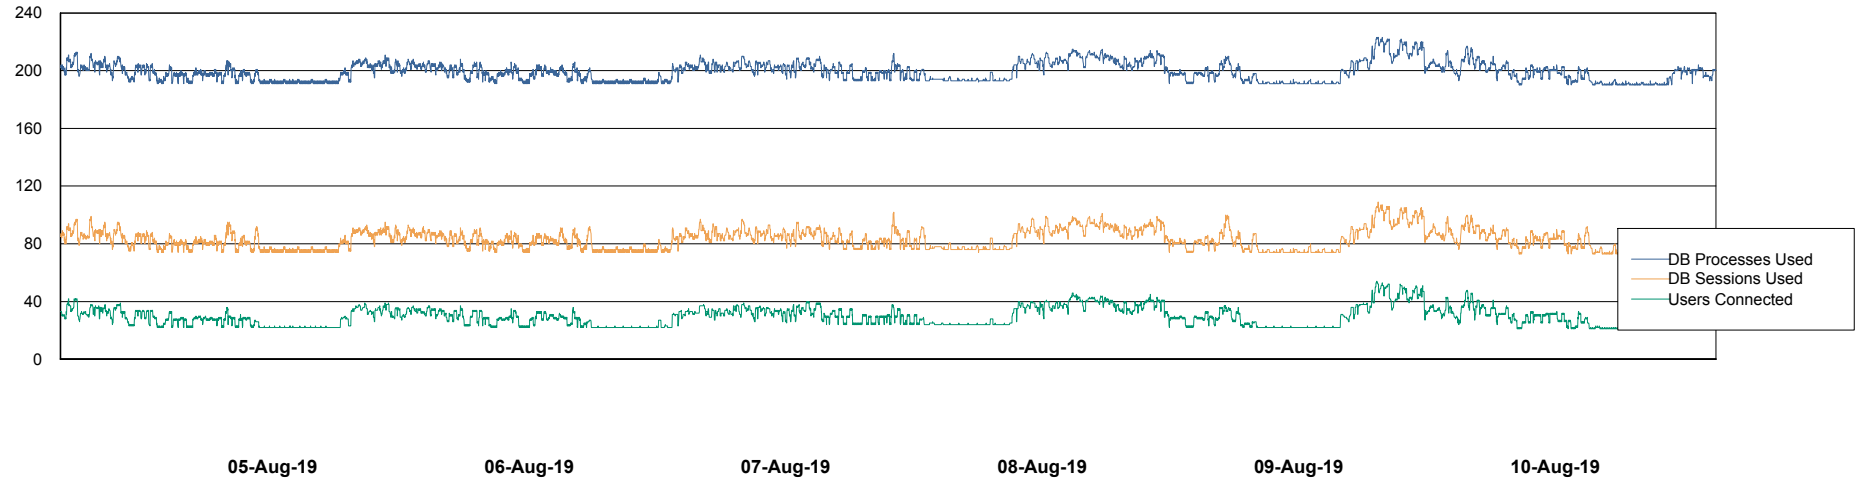

Database Performance ECLDB_Production