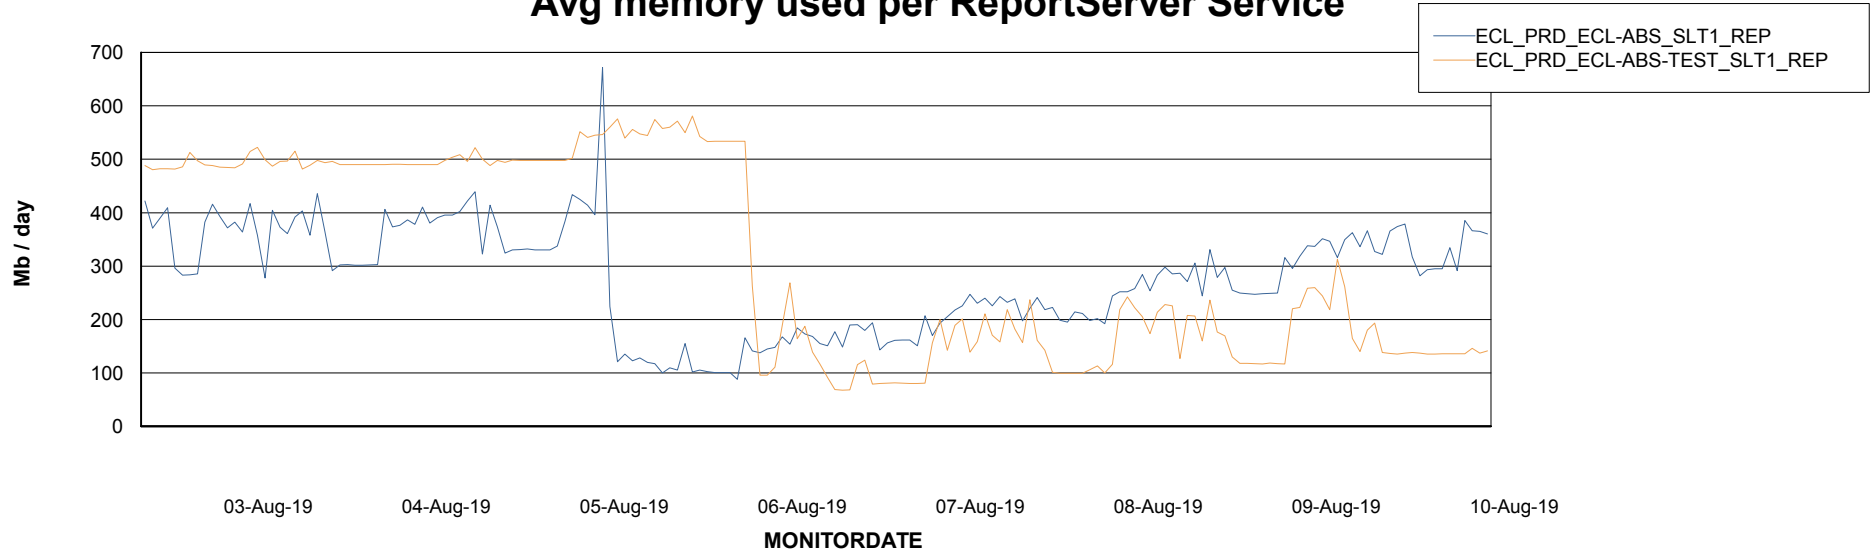

Avg memory used per ABS Server Service

Avg users per day per ABS server

Weekly SLA Customer Report

Customer ECL Production
Database ID 77

ABSSolute Application ReportServer Services

Avg memory used per ReportServer Service