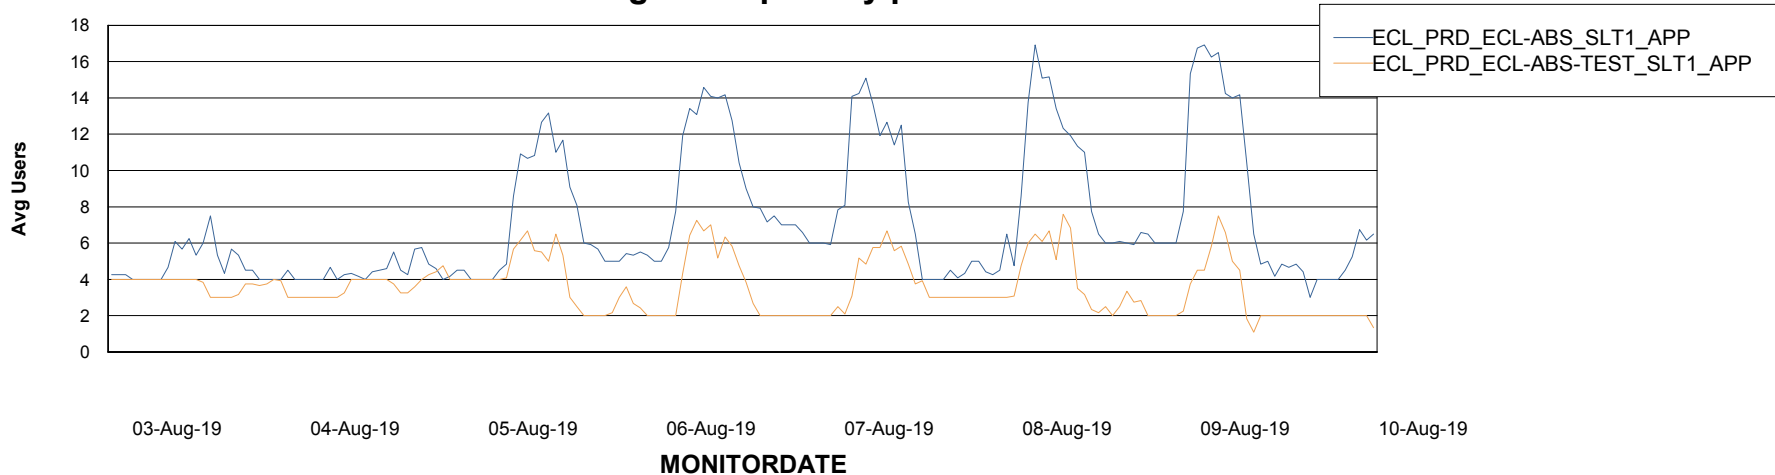

Avg users per day per ABS server