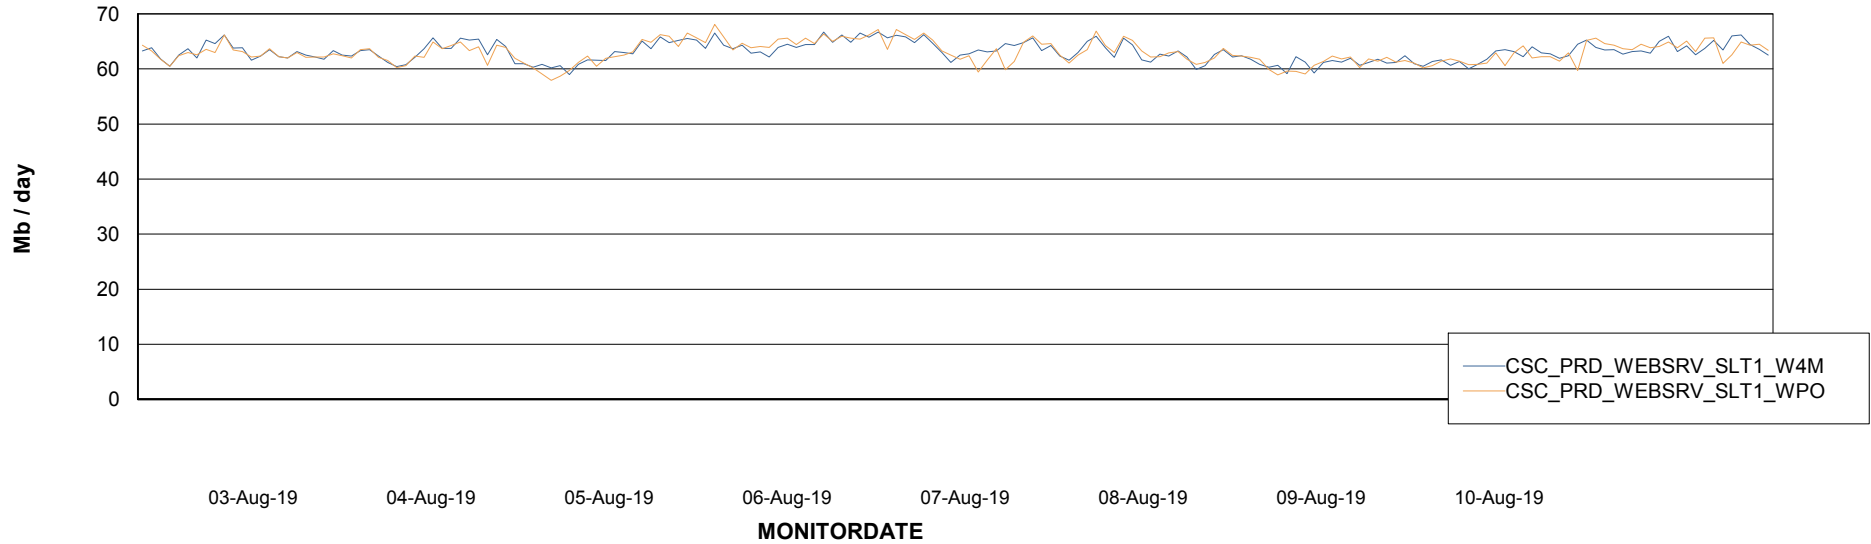

ABSolute Web Component Services

Avg memory used per ABS Web component