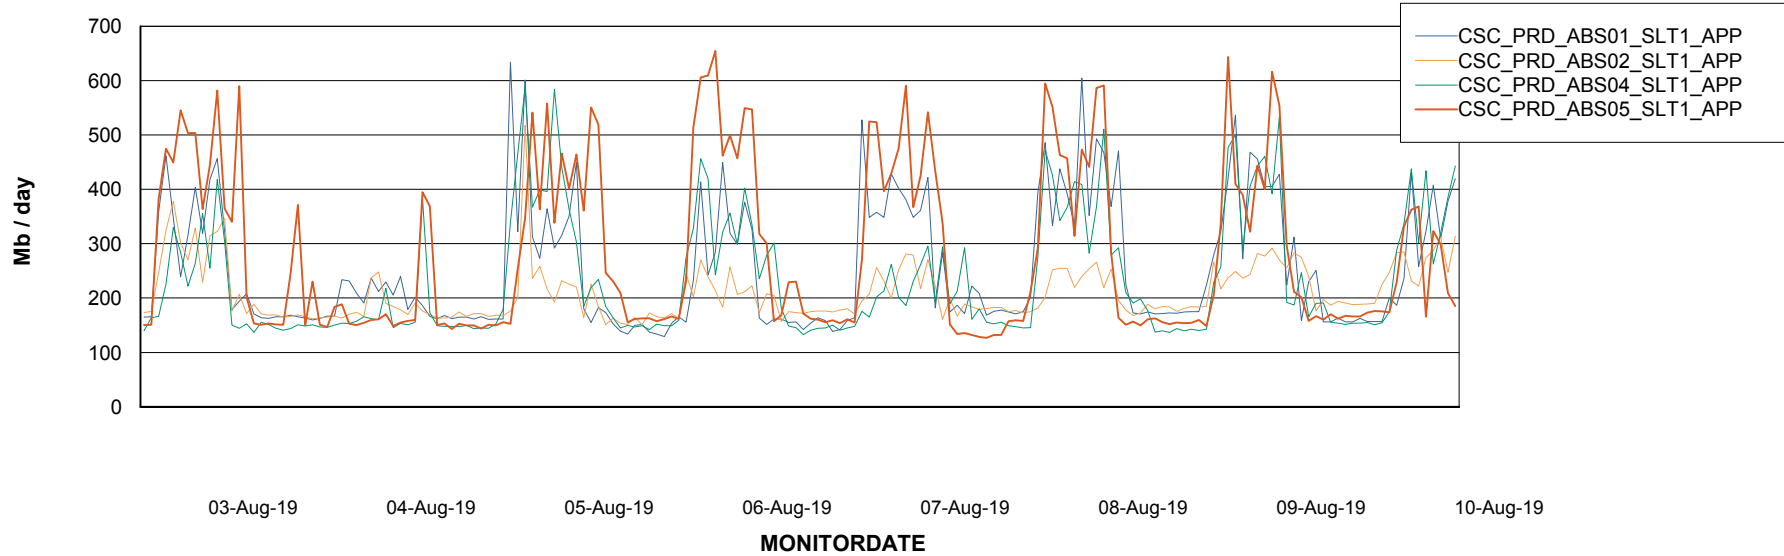

ABSSolute Application Server Services

Avg memory used per ABS Server Service