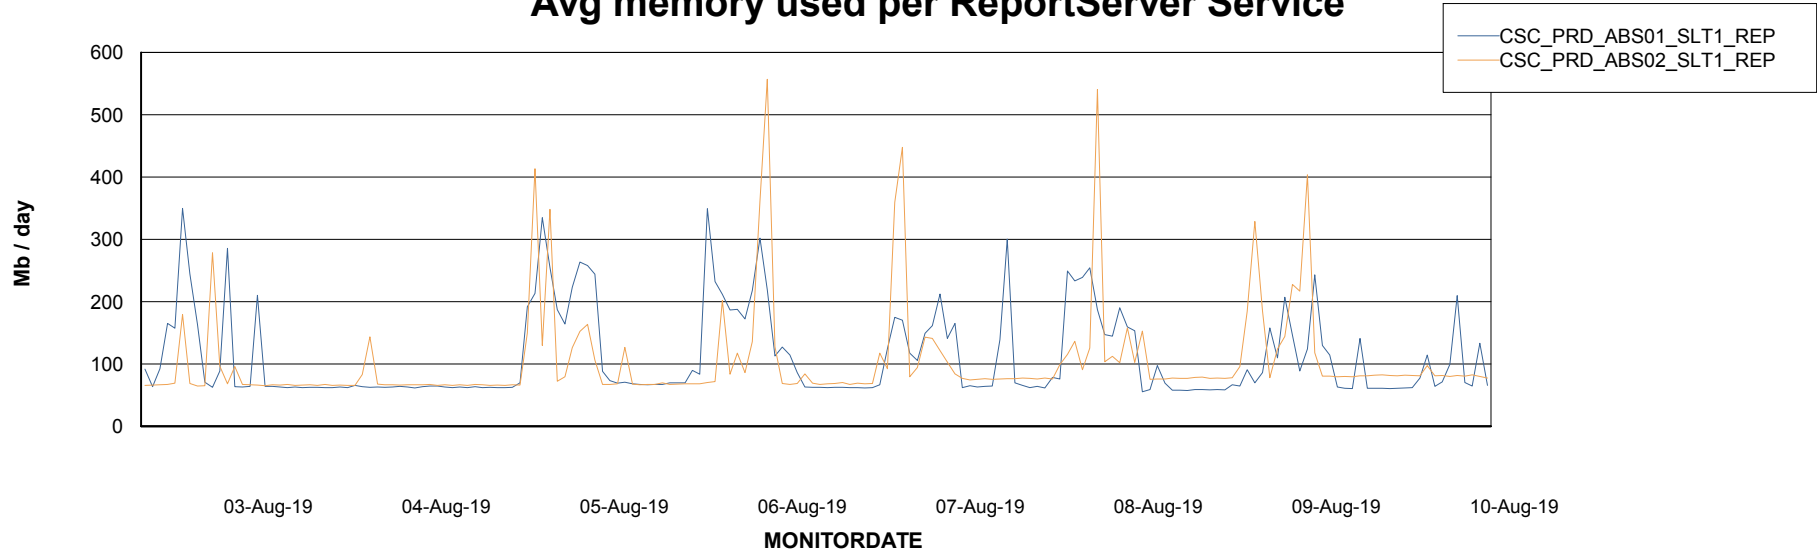

Avg memory used per ABS Server Service

Avg users per day per ABS server

Weekly SLA Customer Report

Customer CSC_Production
Database ID 50

ABSSolute Application ReportServer Services

Avg memory used per ReportServer Service