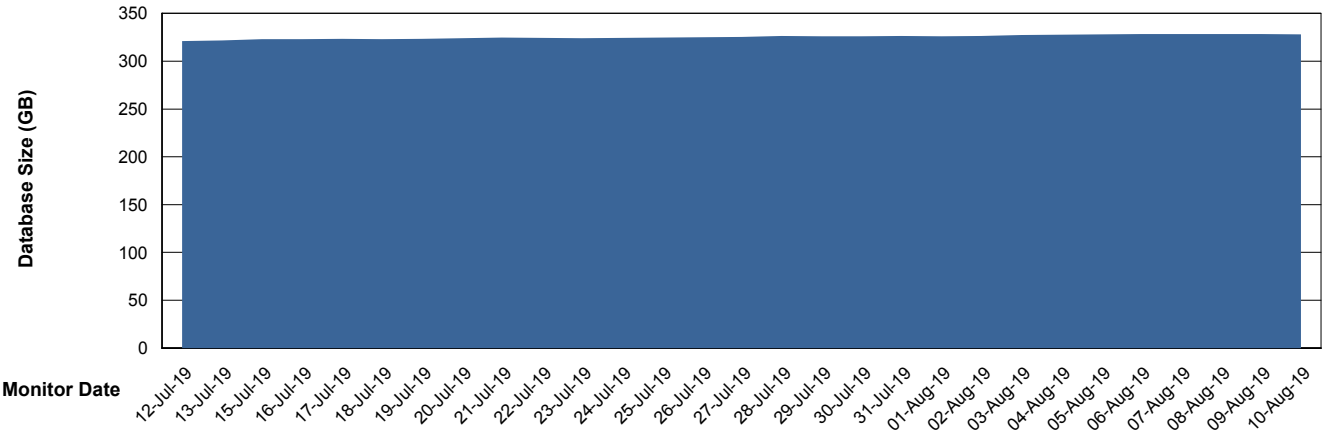

DATABASE SIZE CSCDB_Primary

Database growth over last month

Database Tablespace CSCDB_Primary

Date	Tablespace Name	Filesize (Gb)	Usedsize (Gb)	Percentage free
10-Aug-19	ABSDATA	131	113	14
	INDX	246	213	13
09-Aug-19	ABSDATA	131	113	14
	INDX	246	213	13
08-Aug-19	ABSDATA	131	113	14
	INDX	246	213	13
07-Aug-19	ABSDATA	131	113	14
	INDX	246	213	13
06-Aug-19	ABSDATA	131	113	14
	INDX	246	213	13
05-Aug-19	ABSDATA	131	113	14
	INDX	246	213	13
04-Aug-19	ABSDATA	131	112	15
	INDX	246	213	13