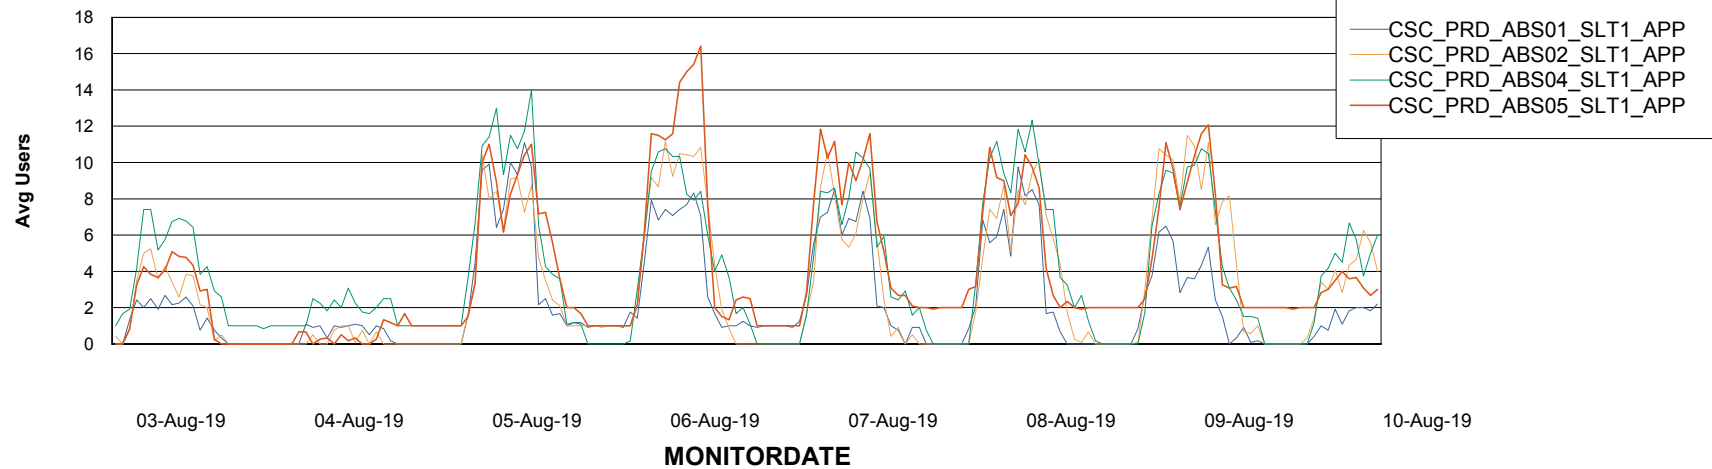

Avg users per day per ABS server