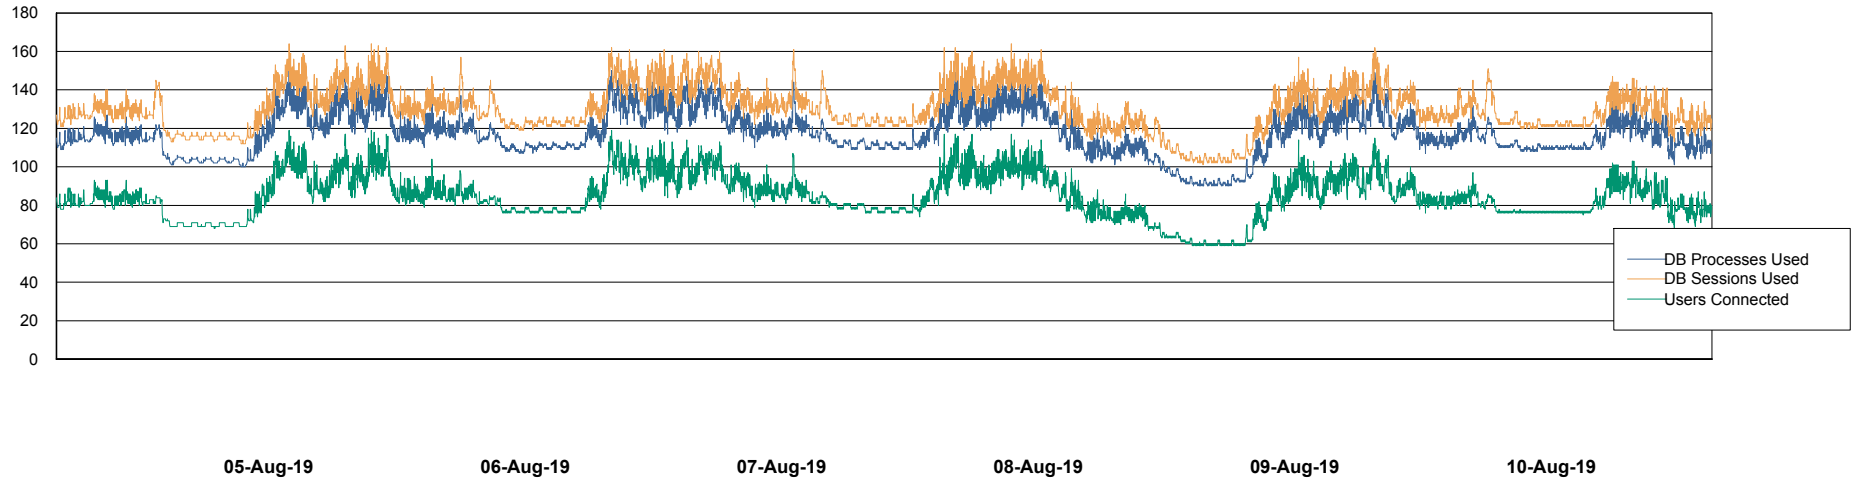

Database Performance CSCDB_Primary