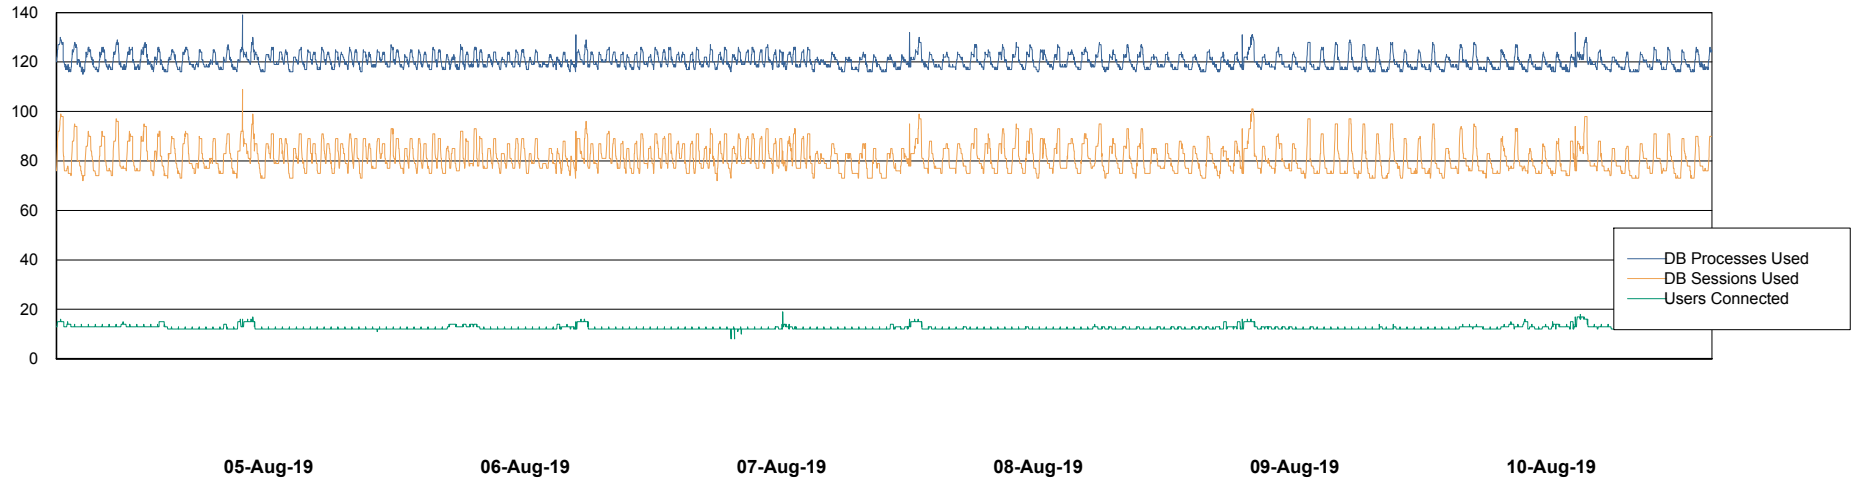

Database Performance BNLDB_FUT_FutureLive