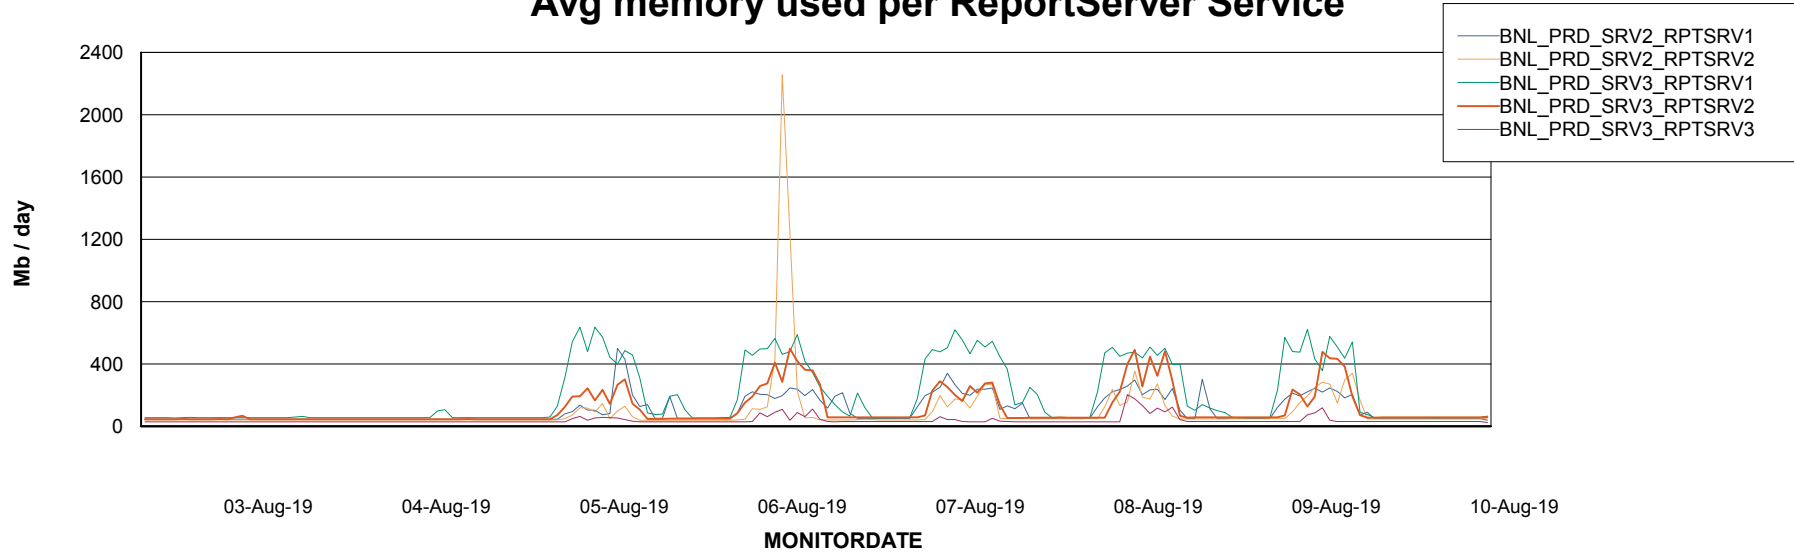

Avg users per day per ABS server

Weekly SLA Customer Report

Customer BNL_Production
Database ID 83

ABSSolute Web Component Services

Avg memory used per ReportServer Service

Disaster per ABS component