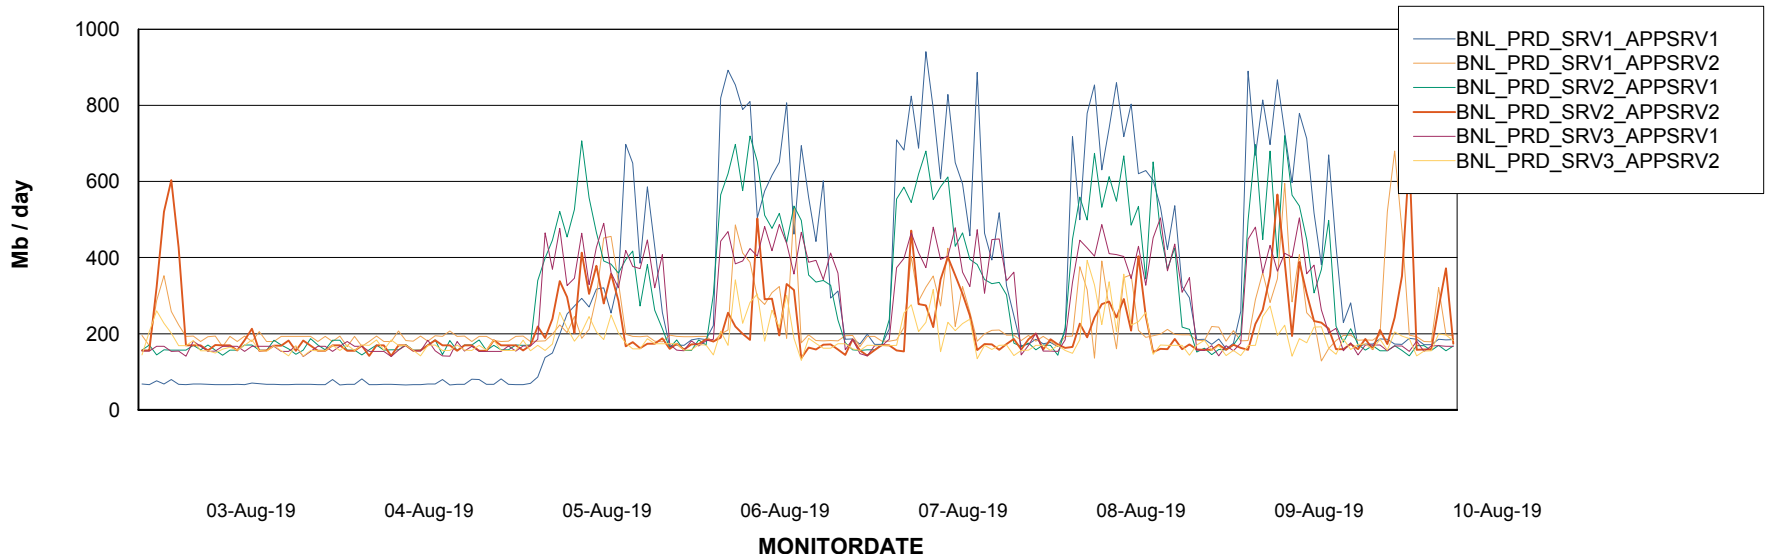

Weekly SLA Customer Report

Customer BNL_Production
 Database ID 83

Database Tablespace BNLDB_Production

Date	Tablespace Name	Filesize (Gb)	Usedsize (Gb)	Percentage free
10-Aug-19	ABSDATA	106	76	28
	INDX	320	268	16
09-Aug-19	ABSDATA	106	76	28
	INDX	320	268	16
08-Aug-19	ABSDATA	106	76	28
	INDX	320	268	16
07-Aug-19	ABSDATA	106	76	28
	INDX	320	268	16
06-Aug-19	ABSDATA	106	76	28
	INDX	298	267	10
05-Aug-19	ABSDATA	106	76	28
	INDX	298	267	10
04-Aug-19	ABSDATA	106	76	28
	INDX	298	266	11

Standby Database Health BNL_Production

Recovery lag for last 7 days

Weekly SLA Customer Report

Customer BNL_Production
Database ID 83

ABSSolute Application Server Services

Avg memory used per ABS Server Service