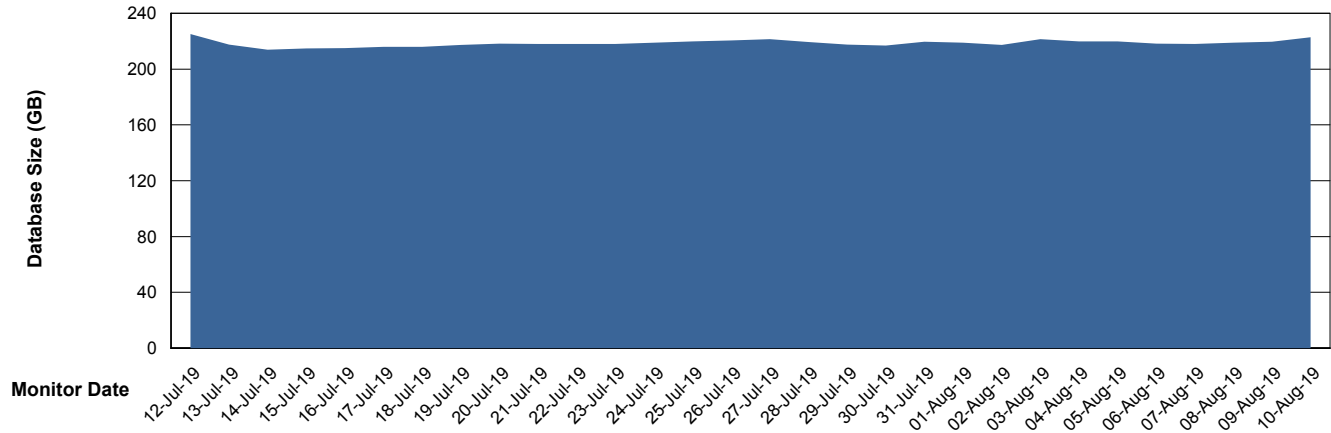

Weekly SLA Customer Report

Customer BNL_Production
Database ID 83

Database Performance BNLDB_FUT_FutureLive

Weekly SLA Customer Report

Customer BNL_Production
Database ID 83

Database Performance BNLDB_FUT_Standby

Weekly SLA Customer Report

Customer BNL_Production
Database ID 83

Database Performance BNLDB_Production

Weekly SLA Customer Report

Customer BNL_Production
Database ID 83

DATABASE SIZE BNLDB_FUT_FutureLive

Database growth over last month

DATABASE SIZE BNLDB_Production

Database growth over last month

Weekly SLA Customer Report

Customer BNL_Production
Database ID 83

Database Tablespace		BNLDB_FUT_FutureLive		
Date	Tablespace Name	Filesize (Gb)	Usedsize (Gb)	Percentage free
10-Aug-19	ABSDATA	90	70	22
	INDX	162	127	22
09-Aug-19	ABSDATA	90	70	22
	INDX	162	127	22
08-Aug-19	ABSDATA	90	70	22
	INDX	162	127	22
07-Aug-19	ABSDATA	90	70	22
	INDX	162	127	22
06-Aug-19	ABSDATA	80	70	13
	INDX	144	127	12
05-Aug-19	ABSDATA	80	70	13
	INDX	144	127	12
04-Aug-19	ABSDATA	80	70	13
	INDX	144	127	12