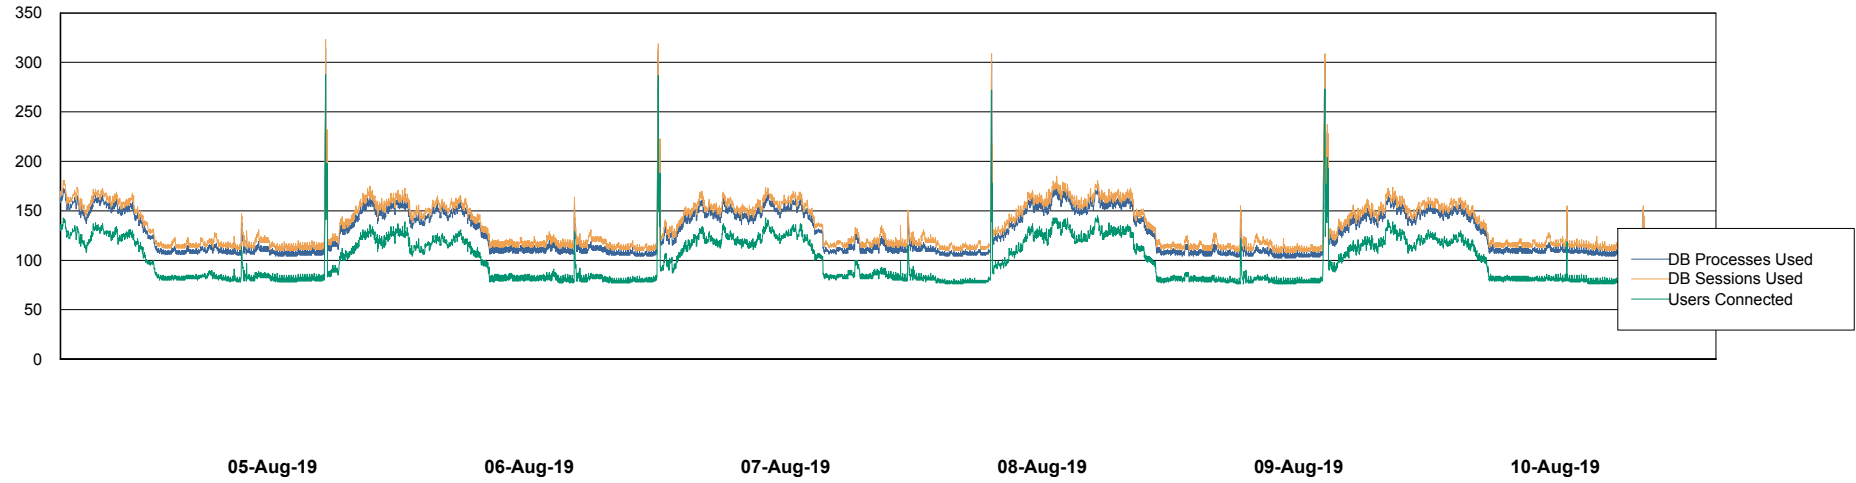

Weekly SLA Customer Report

Customer BNL_Production
Database ID 83

Database Performance BNLDB_FUT_FutureLive

Weekly SLA Customer Report

Customer BNL_Production
Database ID 83

Database Performance BNLDB_FUT_Standby

Weekly SLA Customer Report

Customer BNL_Production
Database ID 83

Database Performance BNLDB_Production

Weekly SLA Customer Report

Customer BNL_Production
Database ID 83

DATABASE SIZE BNLDB_FUT_FutureLive

Database growth over last month