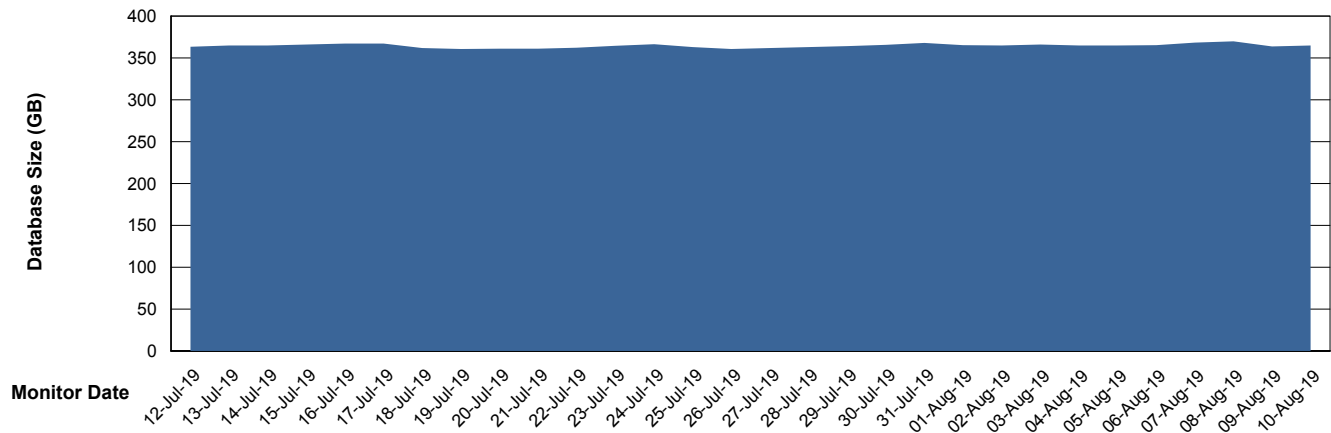

Weekly SLA Customer Report

Customer BNL_Production
Database ID 83

Database Performance BNLDB_FUT_FutureLive

Weekly SLA Customer Report

Customer BNL_Production
Database ID 83

Database Performance BNLDB_FUT_Standby

Weekly SLA Customer Report

Customer BNL_Production
Database ID 83

Database Performance BNLDB_Production

Weekly SLA Customer Report

Customer BNL_Production
Database ID 83

DATABASE SIZE BNLDB_FUT_FutureLive

Database growth over last month

DATABASE SIZE BNLDB_Production

Database growth over last month

Weekly SLA Customer Report

Customer BNL_Production
Database ID 83

Database Tablespace		BNLDB_FUT_FutureLive		
Date	Tablespace Name	Filesize (Gb)	Usedsize (Gb)	Percentage free
10-Aug-19	ABSDATA	90	70	22
	INDX	162	127	22
09-Aug-19	ABSDATA	90	70	22
	INDX	162	127	22
08-Aug-19	ABSDATA	90	70	22
	INDX	162	127	22
07-Aug-19	ABSDATA	90	70	22
	INDX	162	127	22
06-Aug-19	ABSDATA	80	70	13
	INDX	144	127	12
05-Aug-19	ABSDATA	80	70	13
	INDX	144	127	12
04-Aug-19	ABSDATA	80	70	13
	INDX	144	127	12