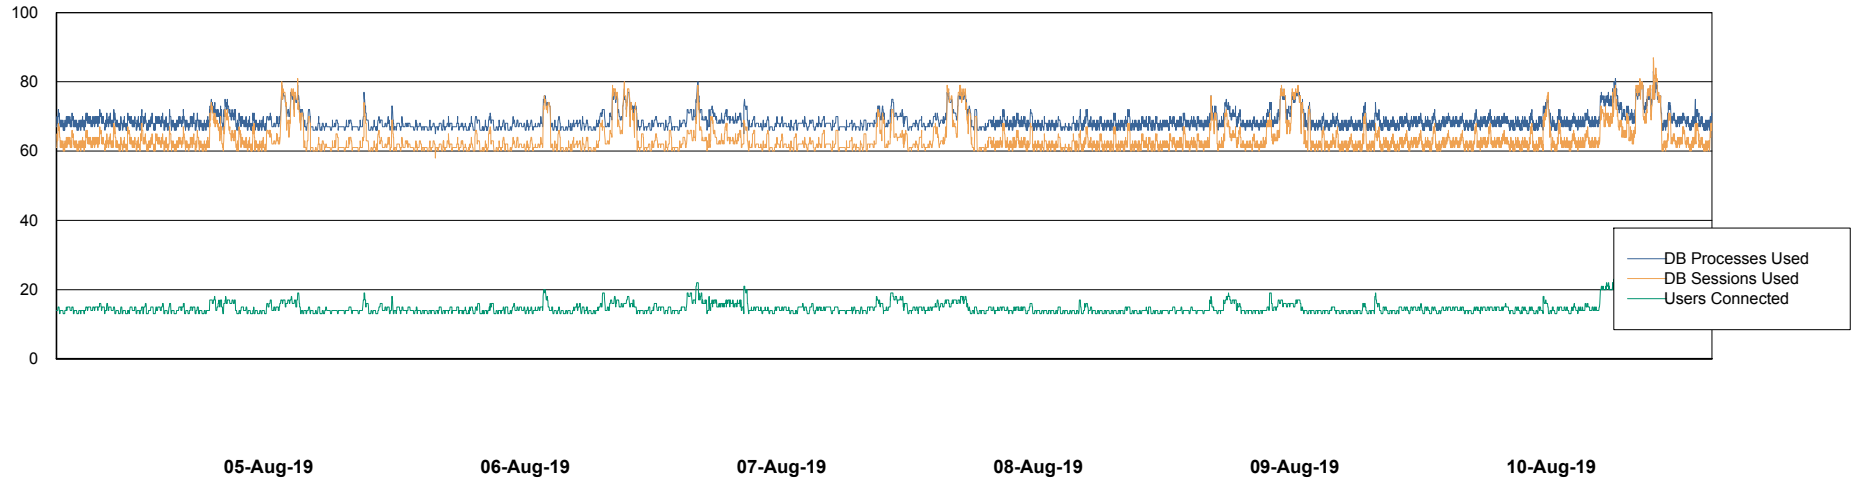

Database Performance BGGDB_BI