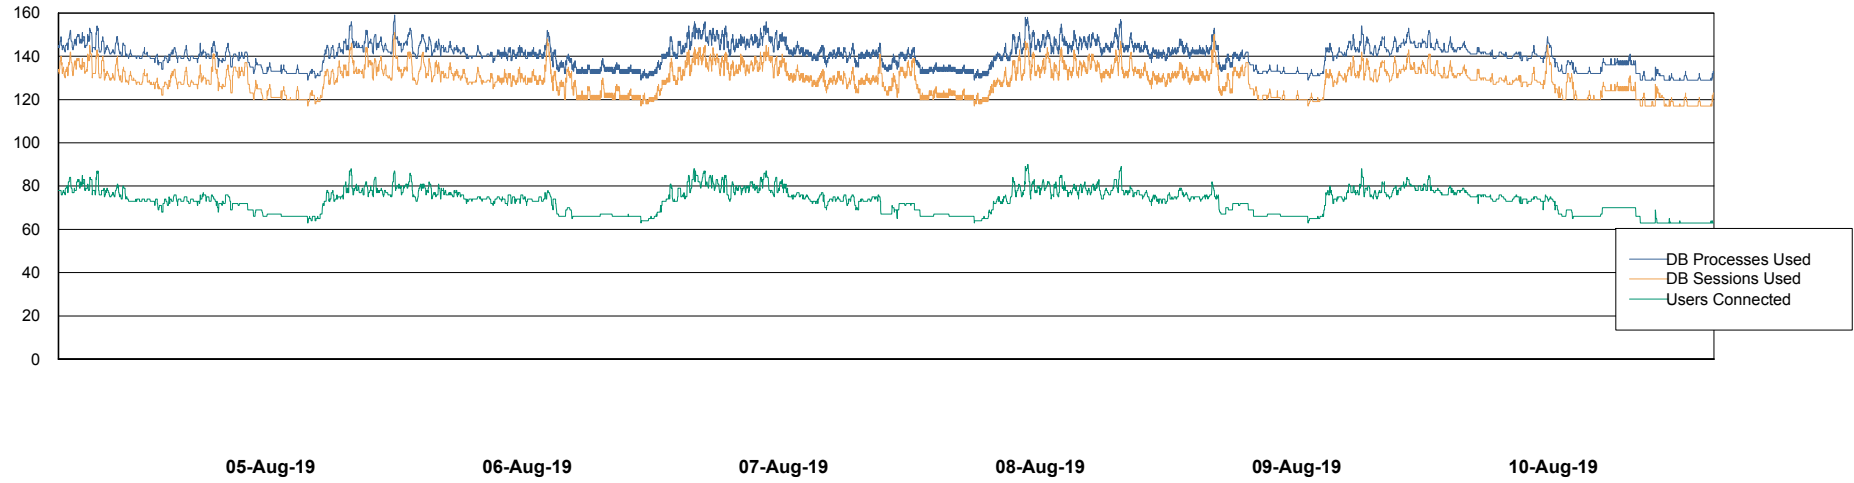

Weekly SLA Customer Report

Customer BGG_Production
Database ID 58

Database Performance BGGDB_BI

Weekly SLA Customer Report

Customer BGG_Production
Database ID 58

Database Performance BGGDB_Production

Weekly SLA Customer Report