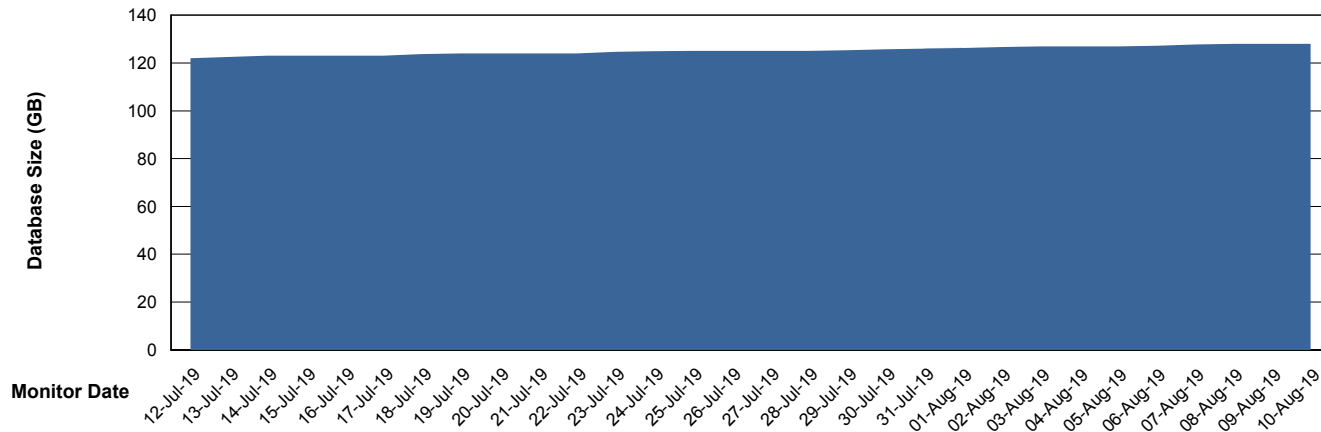

DATABASE SIZE BGGDB_Production

Database growth over last month