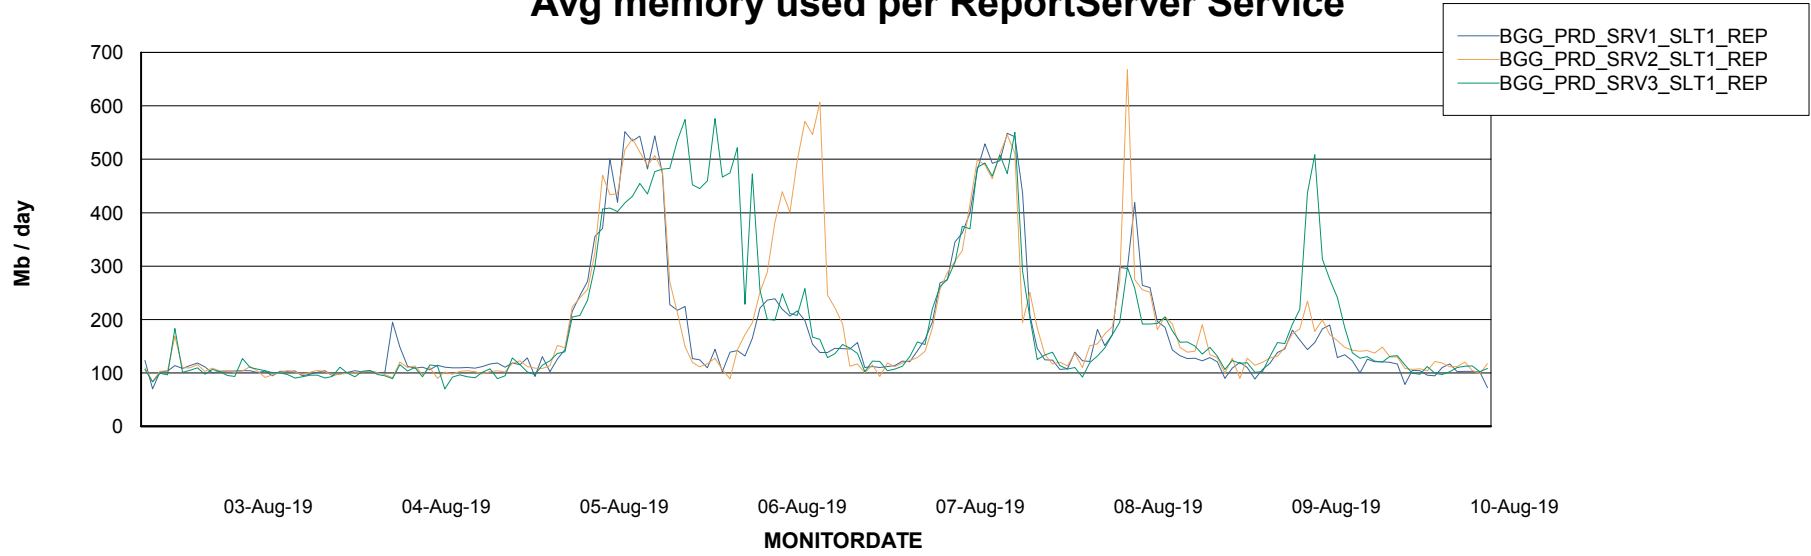

Avg memory used per ABS Server Service

Avg users per day per ABS server

Weekly SLA Customer Report

Customer BGG_Production
Database ID 58

ABSSolute Application ReportServer Services

Avg memory used per ReportServer Service