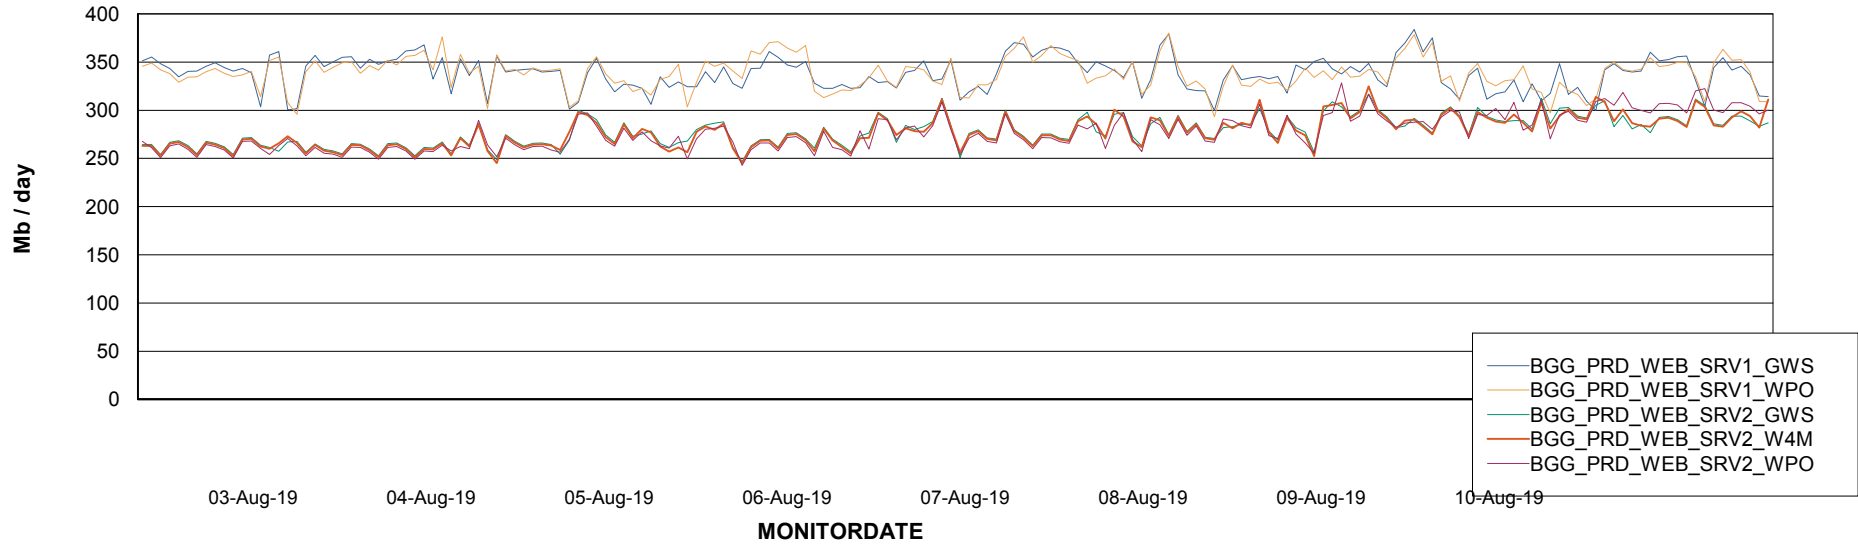

ABSolute Web Component Services

Avg memory used per ABS Web component