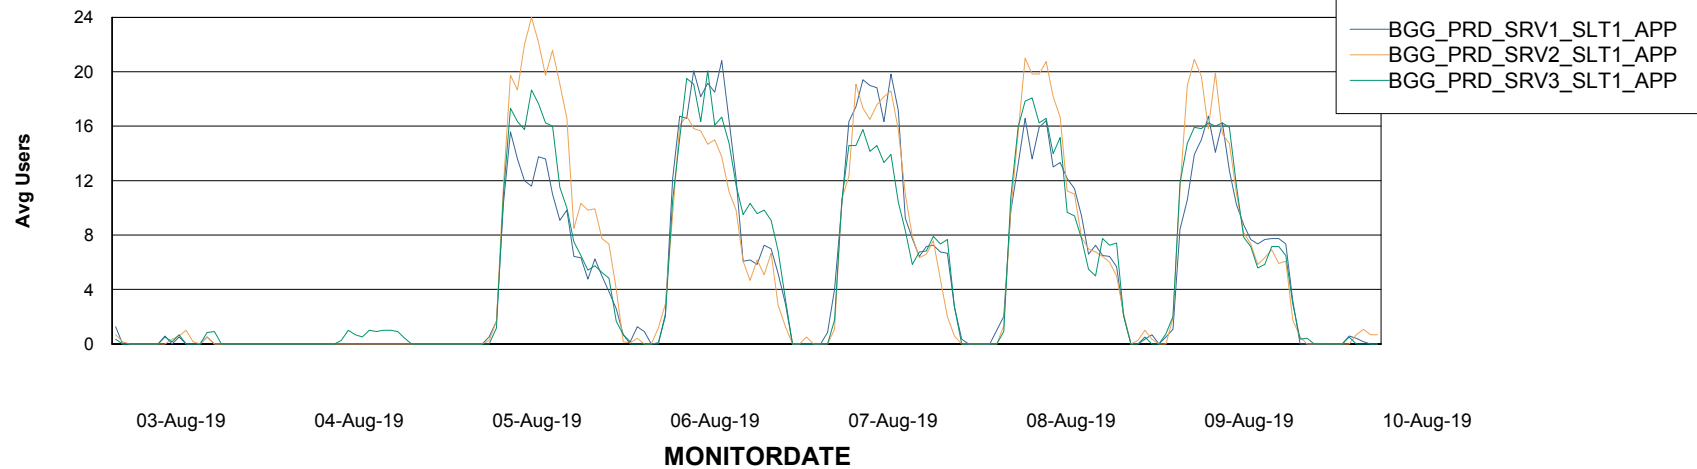

Avg users per day per ABS server