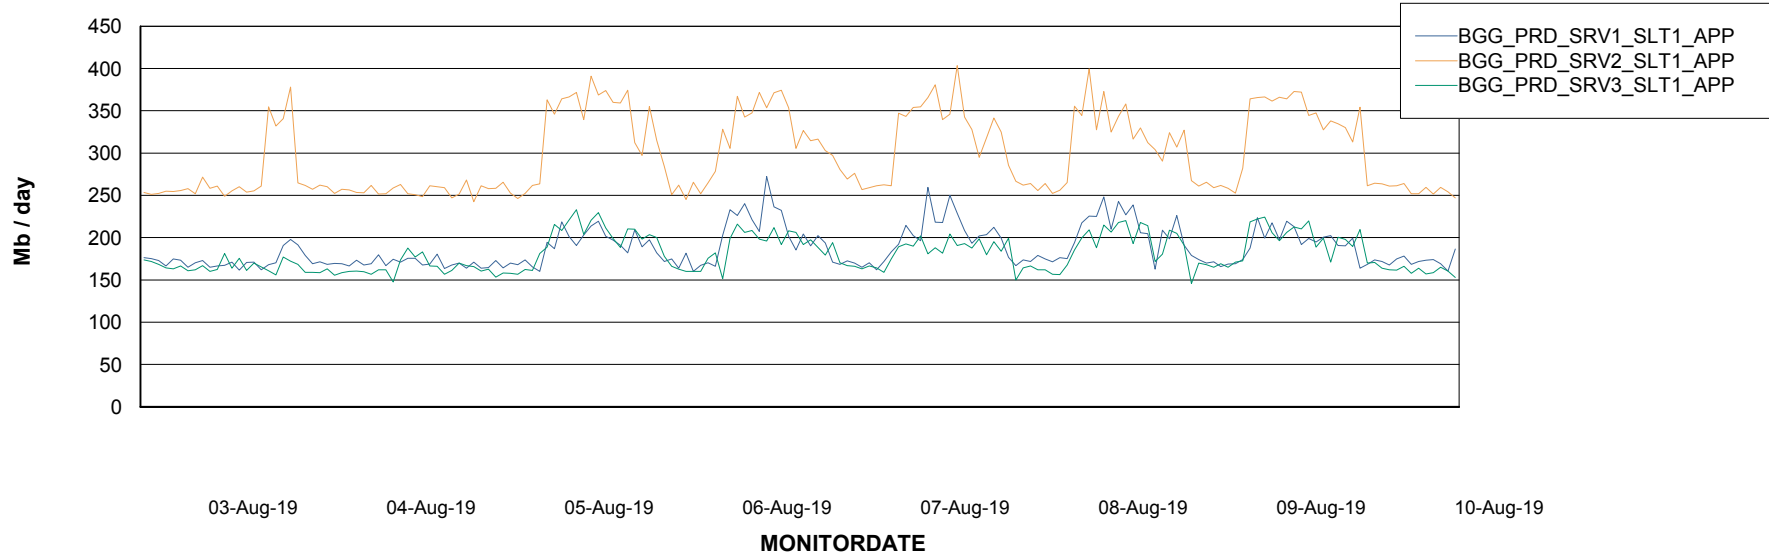

ABSSolute Application Server Services

Avg memory used per ABS Server Service