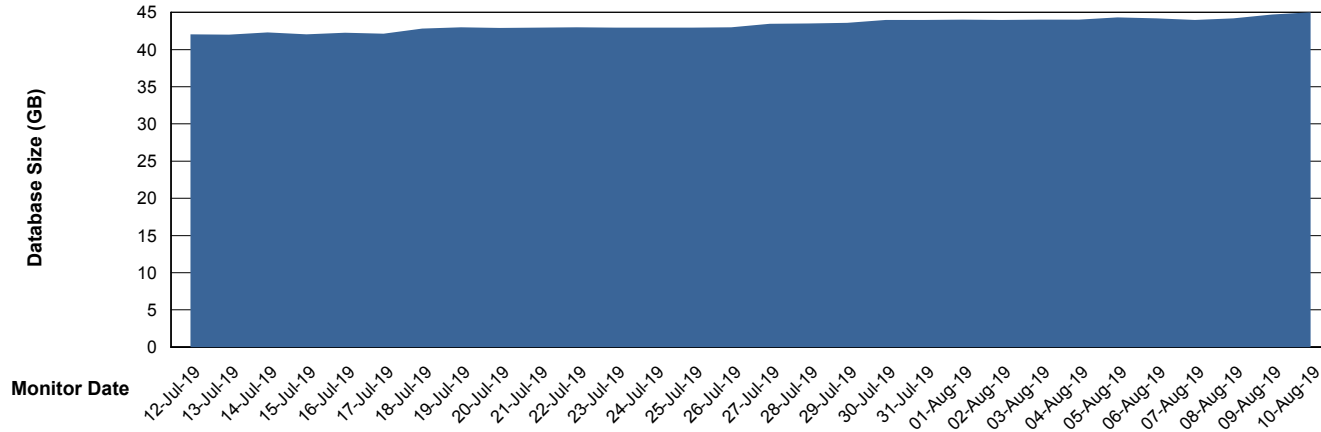

Customer BGG_Production
Database ID 58

Database Performance BGGDB_Standby

Weekly SLA Customer Report

Customer BGG_Production
Database ID 58

DATABASE SIZE BGGDB_BI

Database growth over last month

DATABASE SIZE BGGDB_Production

Database growth over last month

Weekly SLA Customer Report

Customer BGG_Production
Database ID 58

Database Tablespace		BGGDB_BI		
Date	Tablespace Name	Filesize (Gb)	Usedsize (Gb)	Percentage free
10-Aug-19	ABSDATA	28	21	25
	INDX	28	22	21
09-Aug-19	ABSDATA	28	21	25
	INDX	28	22	21
08-Aug-19	ABSDATA	28	21	25
	INDX	28	22	21
07-Aug-19	ABSDATA	28	21	25
	INDX	28	22	21
06-Aug-19	ABSDATA	23	21	9
	INDX	24	22	8
05-Aug-19	ABSDATA	23	21	9
	INDX	24	22	8
04-Aug-19	ABSDATA	23	21	9
	INDX	24	22	8