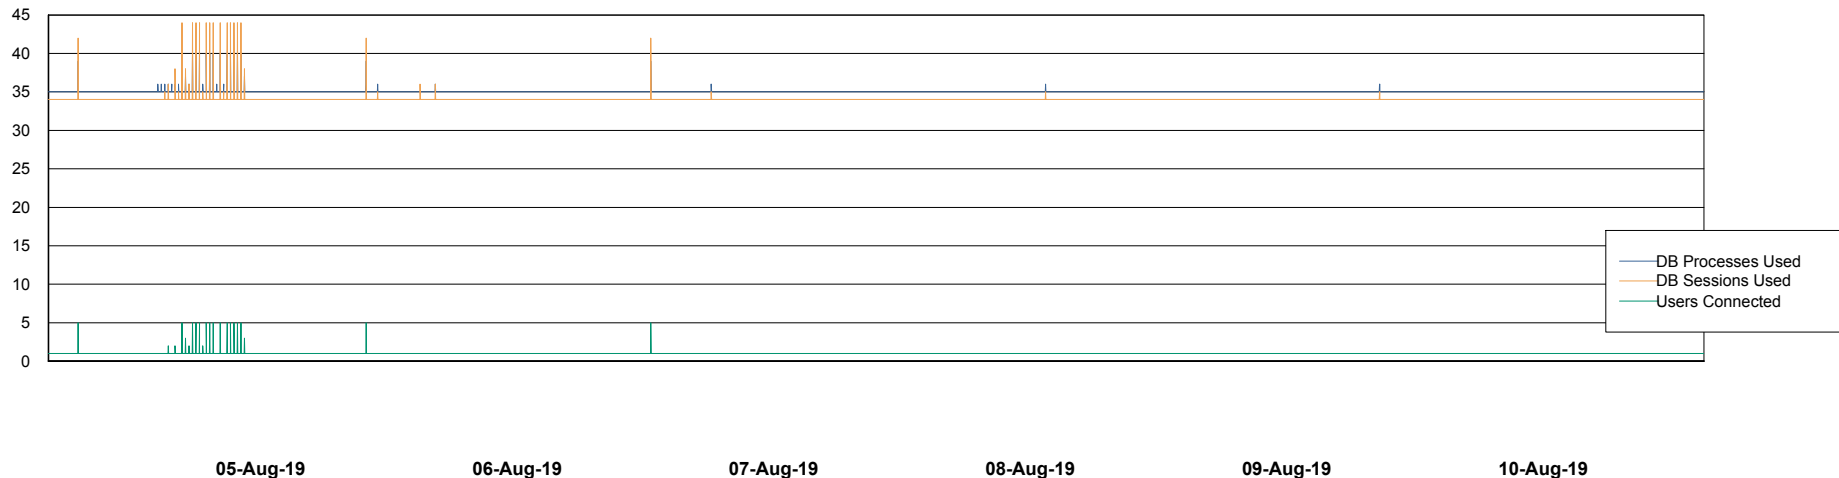

Weekly SLA Customer Report

Customer BCM_Production
Database ID 81

Database Performance BCMDB_ABS1 Production Database

Weekly SLA Customer Report

Customer BCM_Production
Database ID 81

Database Performance BCMDB_ABS1SB Standby Database