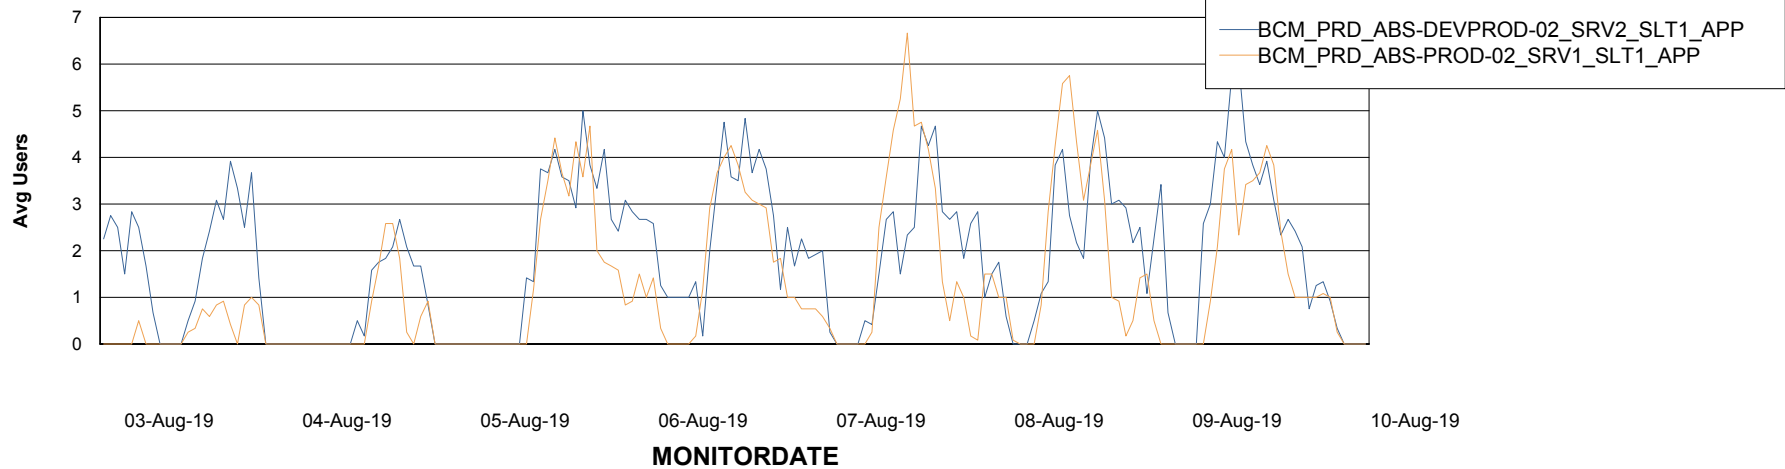

Avg users per day per ABS server