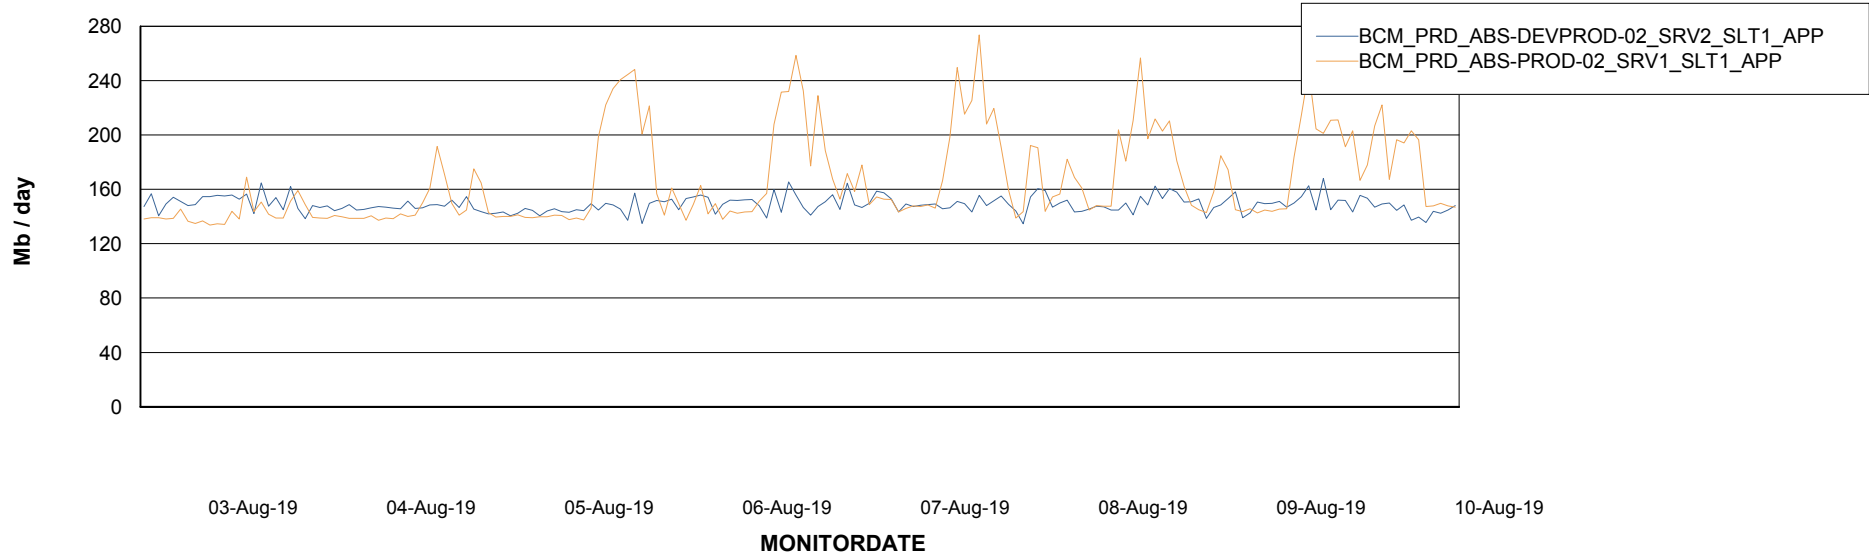

ABSSolute Application Server Services

Avg memory used per ABS Server Service