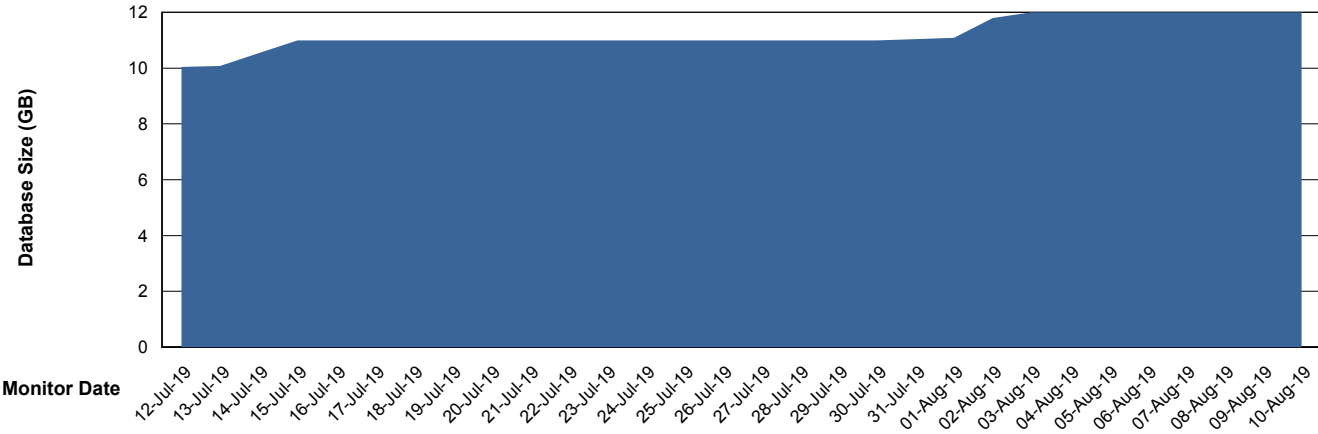

Weekly SLA Customer Report

Customer BCM_Production
Database ID 81

Database Performance BCMDB_ABS1 Production Database

Weekly SLA Customer Report

Customer BCM_Production
Database ID 81

Database Performance BCMDB_ABS1SB Standby Database

Weekly SLA Customer Report

Customer BCM_Production
 Database ID 81

DATABASE SIZE BCMDB_ABS1 Production Database

Database growth over last month

Database Tablespace BCMDB_ABS1 Production Database

Date	Tablespace Name	Filesize (Gb)	Usedsize (Gb)	Percentage free
10-Aug-19	ABSDATA	4	3	25
	INDX	8	6	25
09-Aug-19	ABSDATA	4	3	25
	INDX	8	6	25
08-Aug-19	ABSDATA	4	3	25
	INDX	8	6	25
07-Aug-19	ABSDATA	4	3	25
	INDX	8	6	25
06-Aug-19	ABSDATA	4	3	25
	INDX	8	6	25
05-Aug-19	ABSDATA	4	3	25
	INDX	6	6	0
04-Aug-19	ABSDATA	4	3	25
	INDX	6	5	17