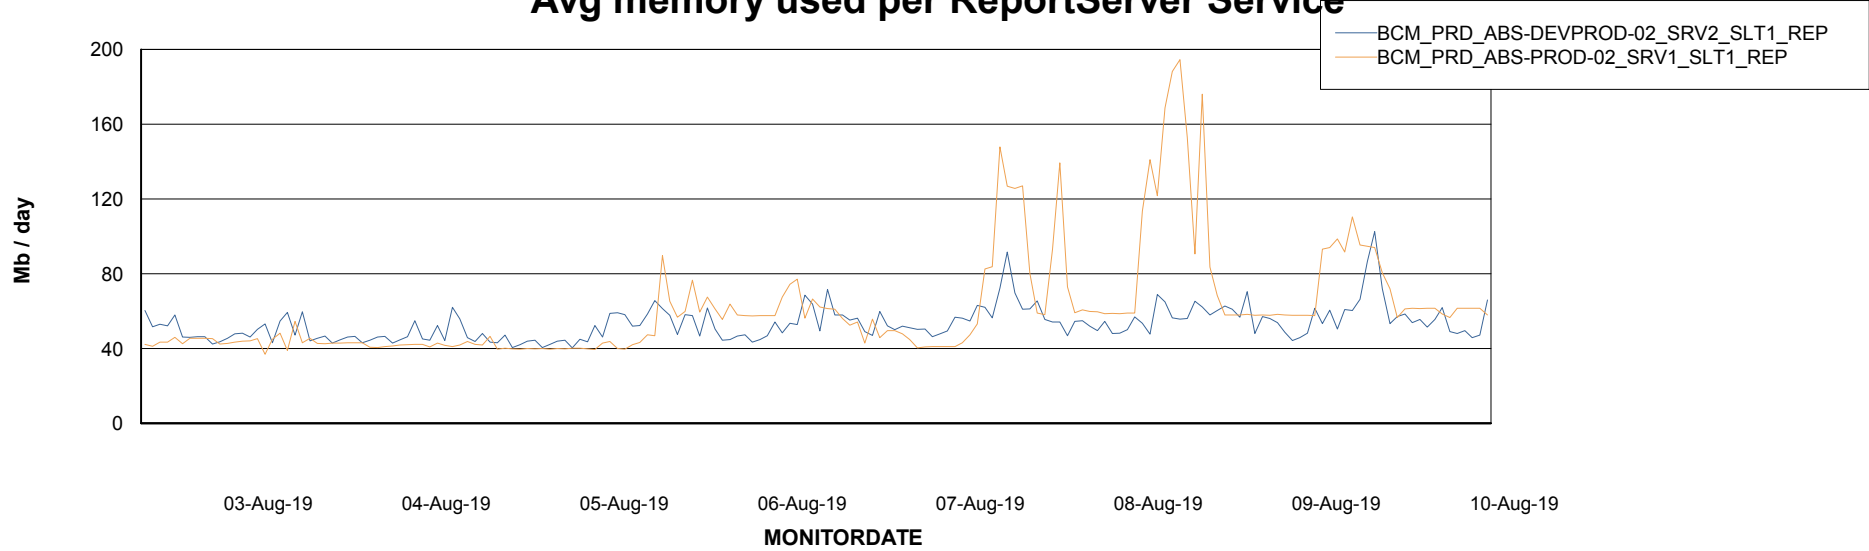

Avg memory used per ABS Server Service

Avg users per day per ABS server

Weekly SLA Customer Report

Customer BCM_Production
Database ID 81

ABSSolute Application ReportServer Services

Avg memory used per ReportServer Service