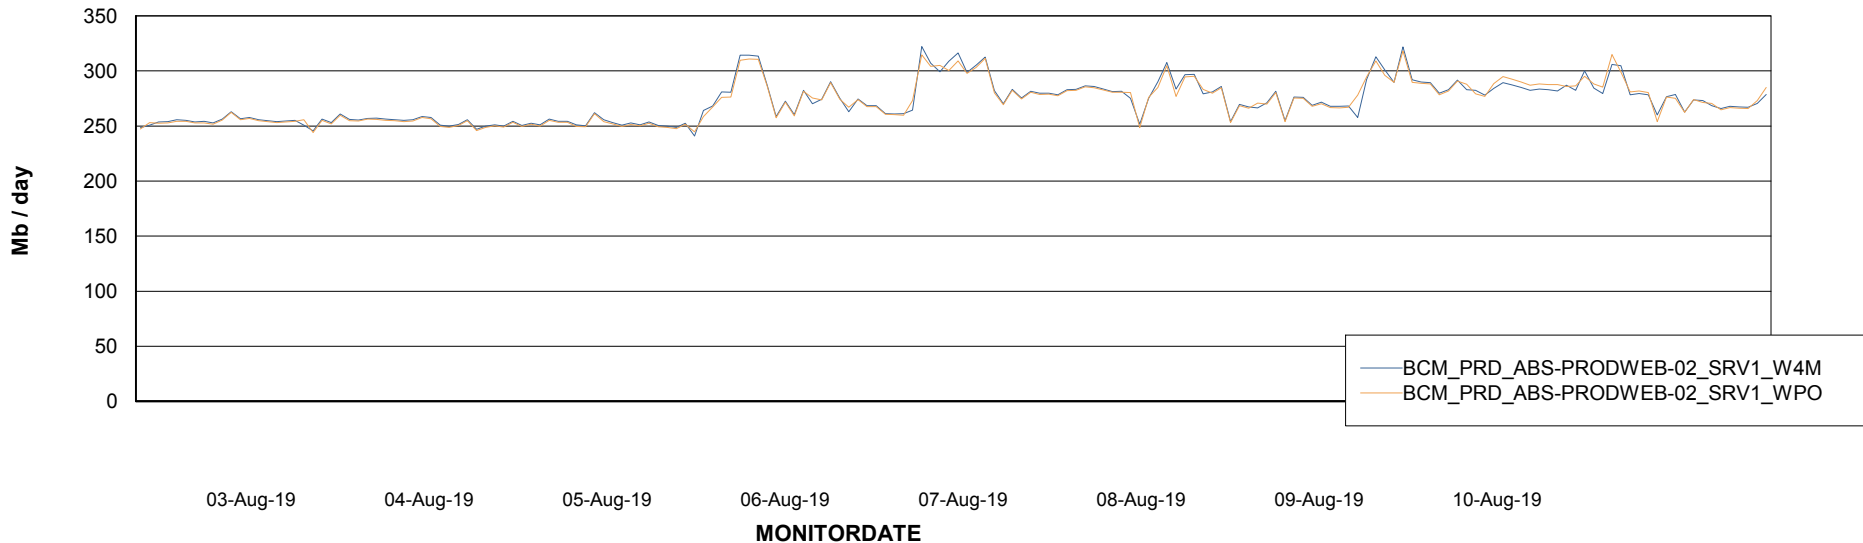

ABSSolute Web Component Services

Avg memory used per ABS Web component