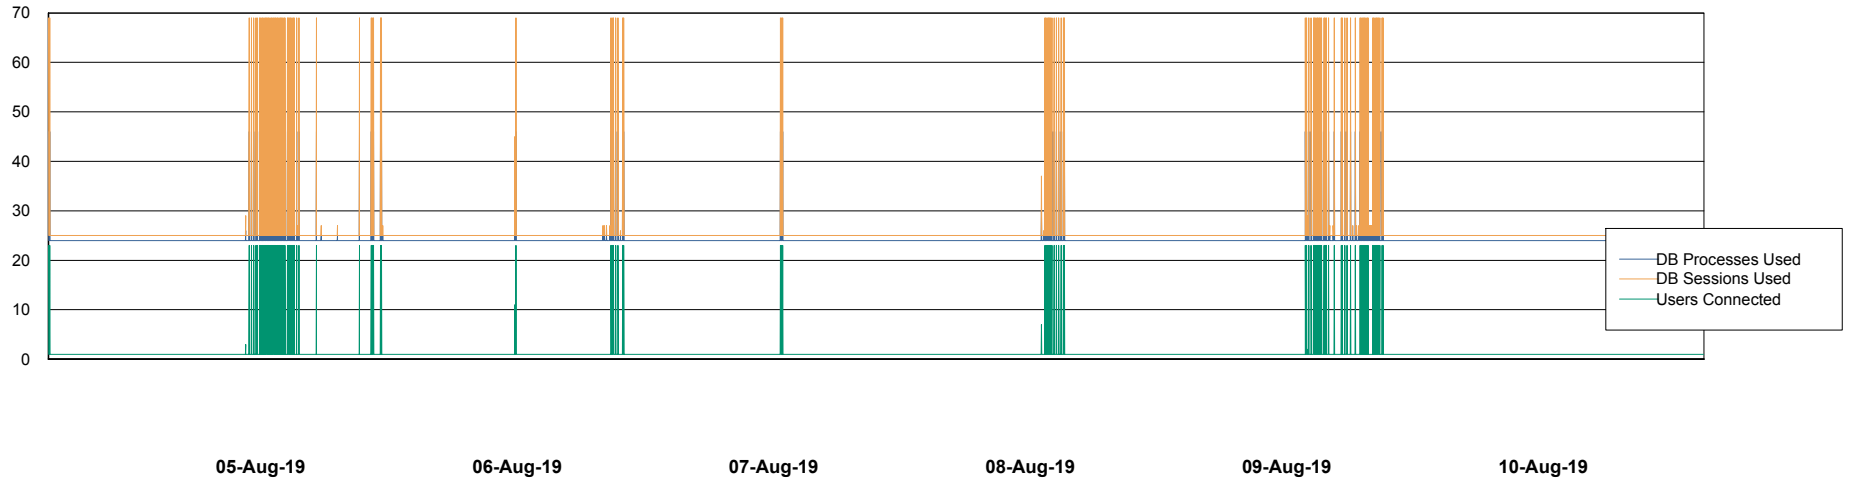

Weekly SLA Customer Report

Customer AUJ_Production
Database ID 41

Database Performance AUJ_DB4_Primary

Weekly SLA Customer Report

Customer AUJ_Production
Database ID 41

Database Performance AUJ_DB5_Standby

Weekly SLA Customer Report

Customer AUJ_Production
Database ID 41

Database Performance AUJ_DB6_Standby2

Weekly SLA Customer Report

Customer AUJ_Production
Database ID 41

Database Performance AUJDB_BI

Weekly SLA Customer Report