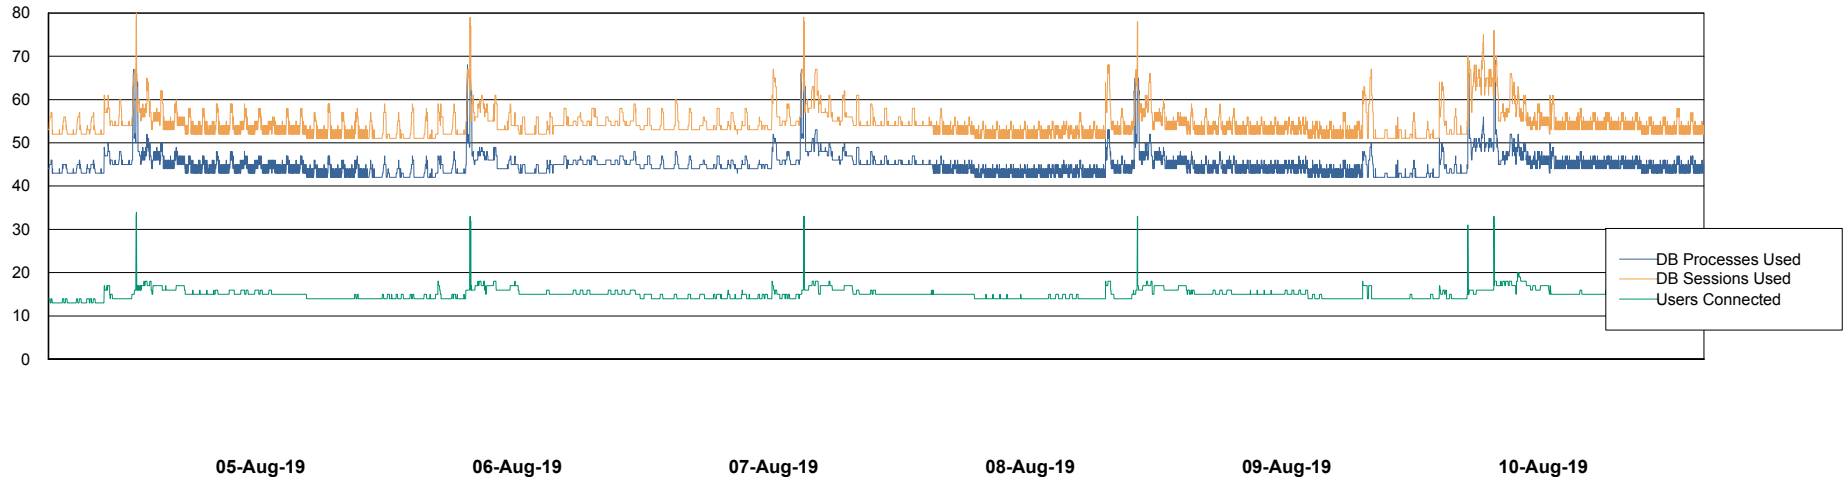

Weekly SLA Customer Report

Customer AUJ_Production
Database ID 41

Database Performance AUJ_DB6_Standby2

Weekly SLA Customer Report

Customer AUJ_Production
Database ID 41

Database Performance AUJDB_BI

Weekly SLA Customer Report