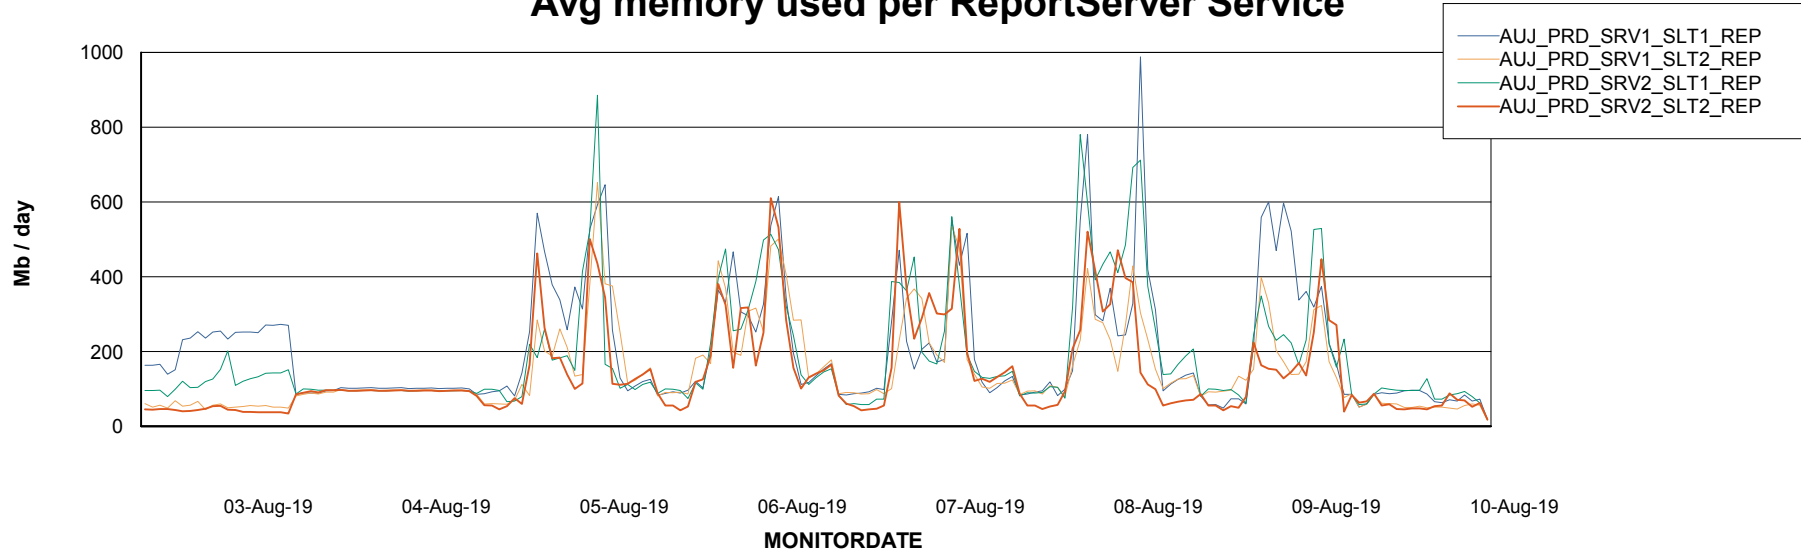

ABSSolute Application ReportServer Services

Avg memory used per ReportServer Service