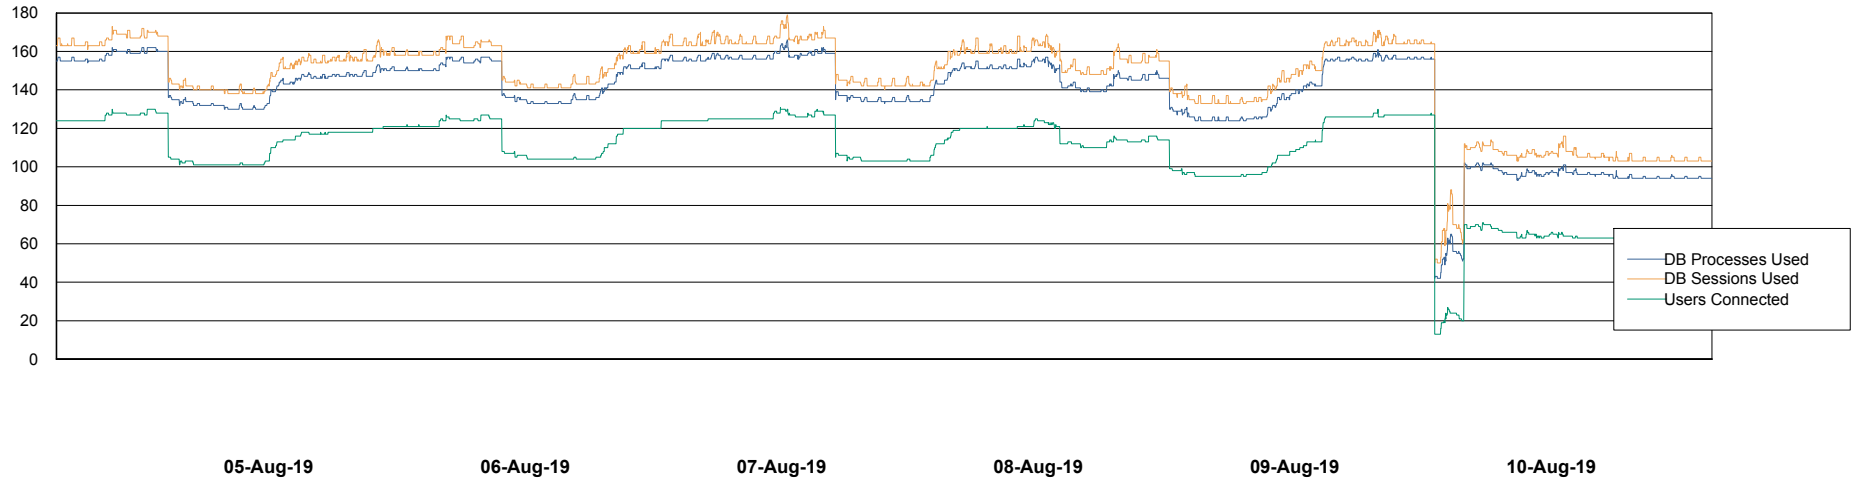

Weekly SLA Customer Report

Customer AUJ_Production
Database ID 41

Harddisk Usage AUJ_PRD_ORACLE_BI1

	Free disk space on / (%)	Total disk space on / (Gb)	Used disk space on / (Gb)
10-Aug-19	25	526	372
09-Aug-19	32	526	339
08-Aug-19	34	526	331
07-Aug-19	33	526	335
06-Aug-19	33	526	334
05-Aug-19	33	526	332
04-Aug-19	23	526	382

Weekly SLA Customer Report

Customer AUJ_Production
Database ID 41

Database Performance AUJ_DB4_Primary

Weekly SLA Customer Report

Customer AUJ_Production
Database ID 41

Database Performance AUJ_DB5_Standby