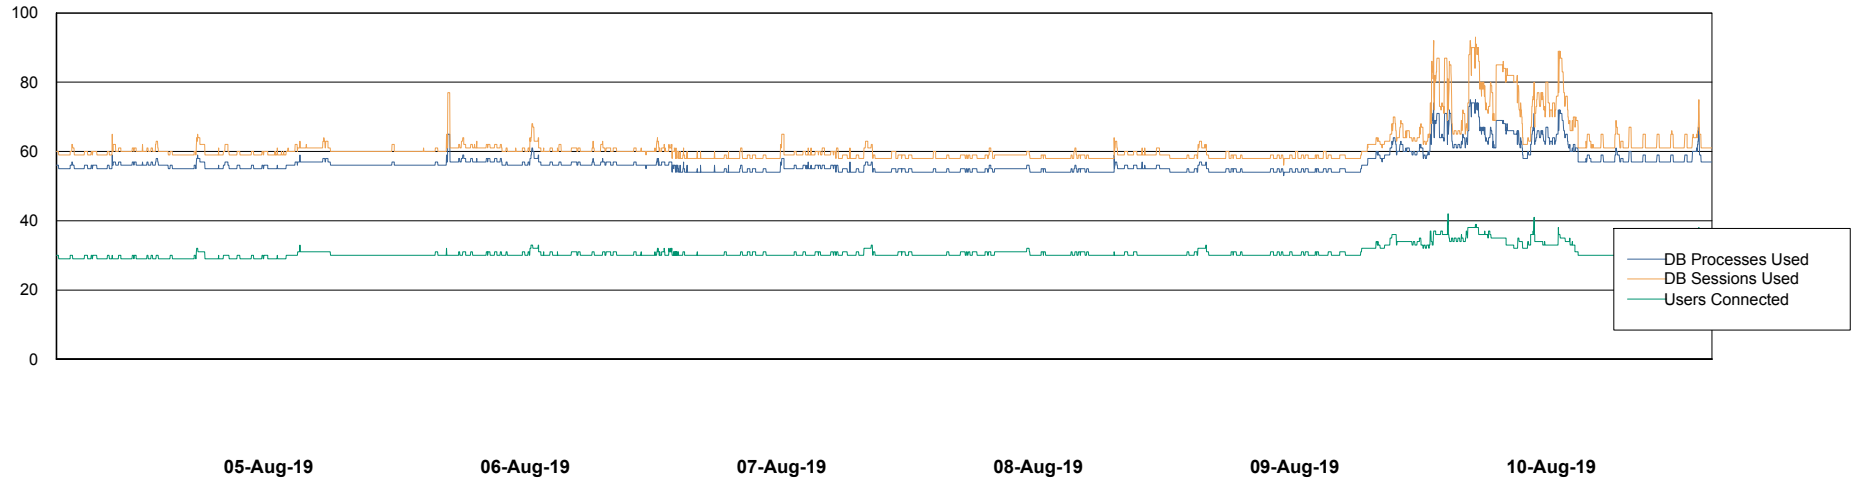

Database Performance AUJDB_BI_TS1