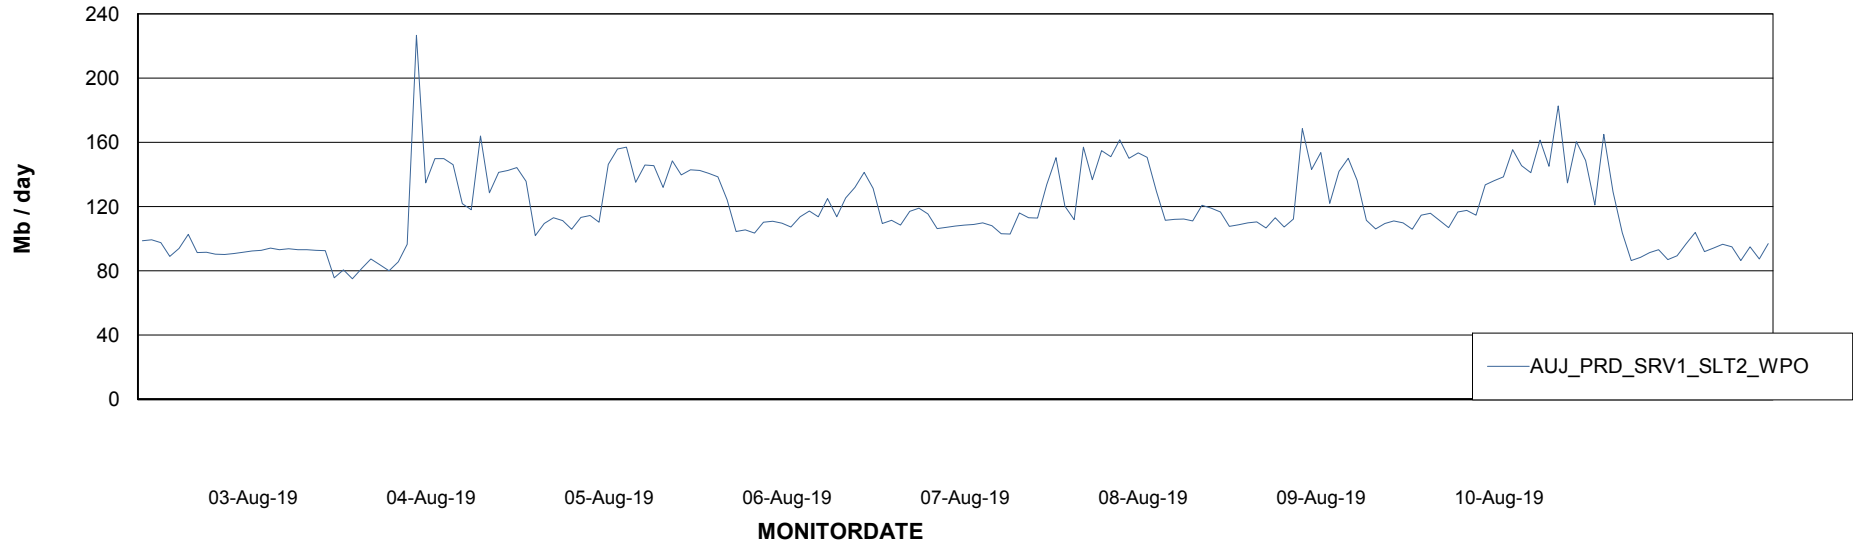

ABSSolute Application ReportServer Services

Avg memory used per ReportServer Service

Weekly SLA Customer Report

Customer AUJ_Production
Database ID 41

ABSSolute Web Component Services

Avg memory used per ABS Web component