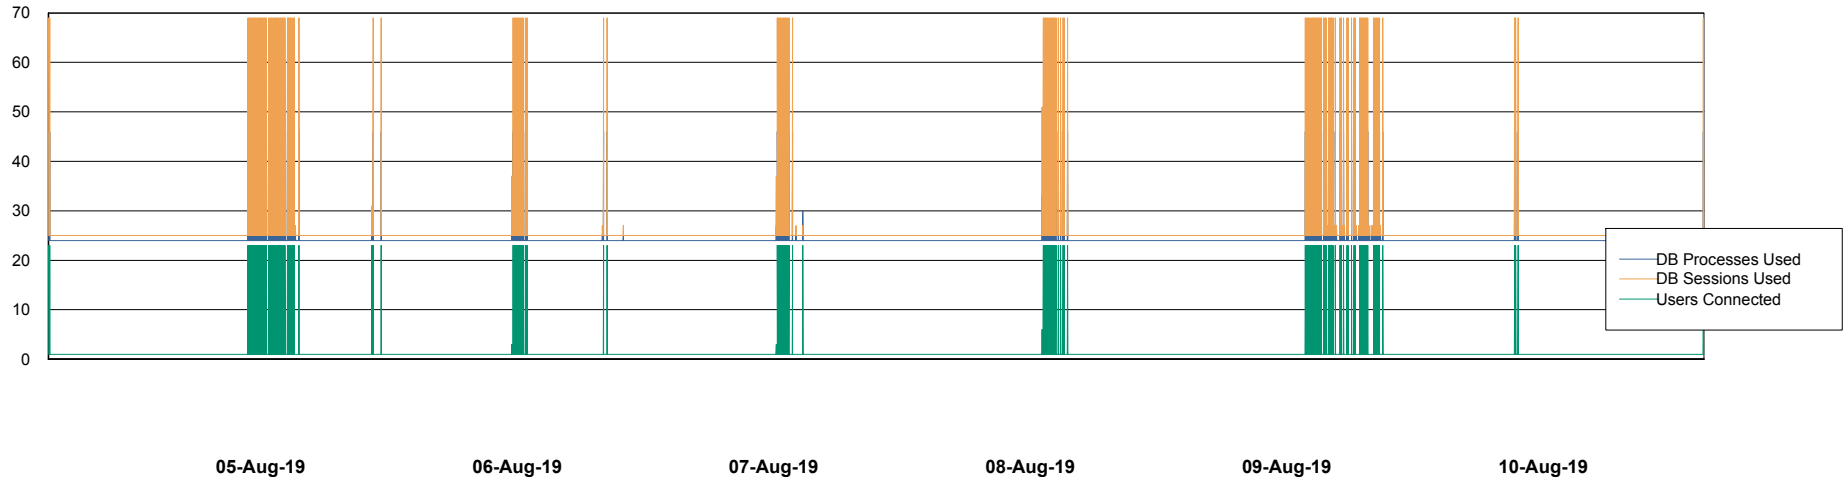

Weekly SLA Customer Report

Customer AUJ_Production
Database ID 41

Database Performance AUJ_DB4_Primary

Weekly SLA Customer Report

Customer AUJ_Production
Database ID 41

Database Performance AUJ_DB5_Standby

Weekly SLA Customer Report

Customer AUJ_Production
Database ID 41

Database Performance AUJ_DB6_Standby2

Weekly SLA Customer Report

Customer AUJ_Production
Database ID 41

Database Performance AUJDB_BI

Weekly SLA Customer Report