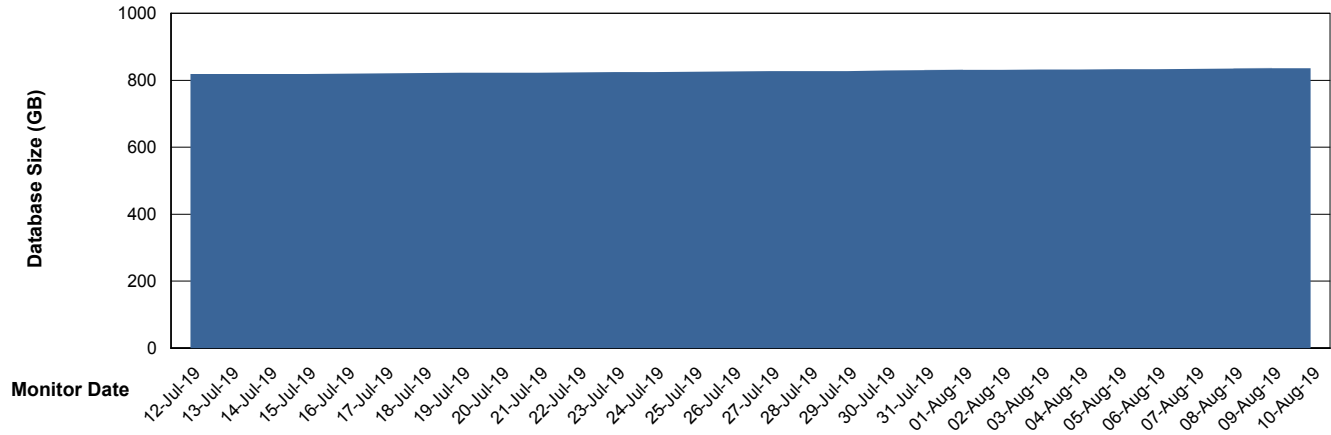

Customer AUJ_Production
Database ID 41

Database Performance AUJDB_BI_TS1

Weekly SLA Customer Report

Customer AUJ_Production
Database ID 41

DATABASE SIZE AUJ_DB4_Primary

Database growth over last month

DATABASE SIZE AUJDB_BI

Database growth over last month

Weekly SLA Customer Report

Customer AUJ_Production
Database ID 41

DATABASE SIZE AUJDB_BI_TS1

Database growth over last month

Weekly SLA Customer Report

Customer AUJ_Production
 Database ID 41