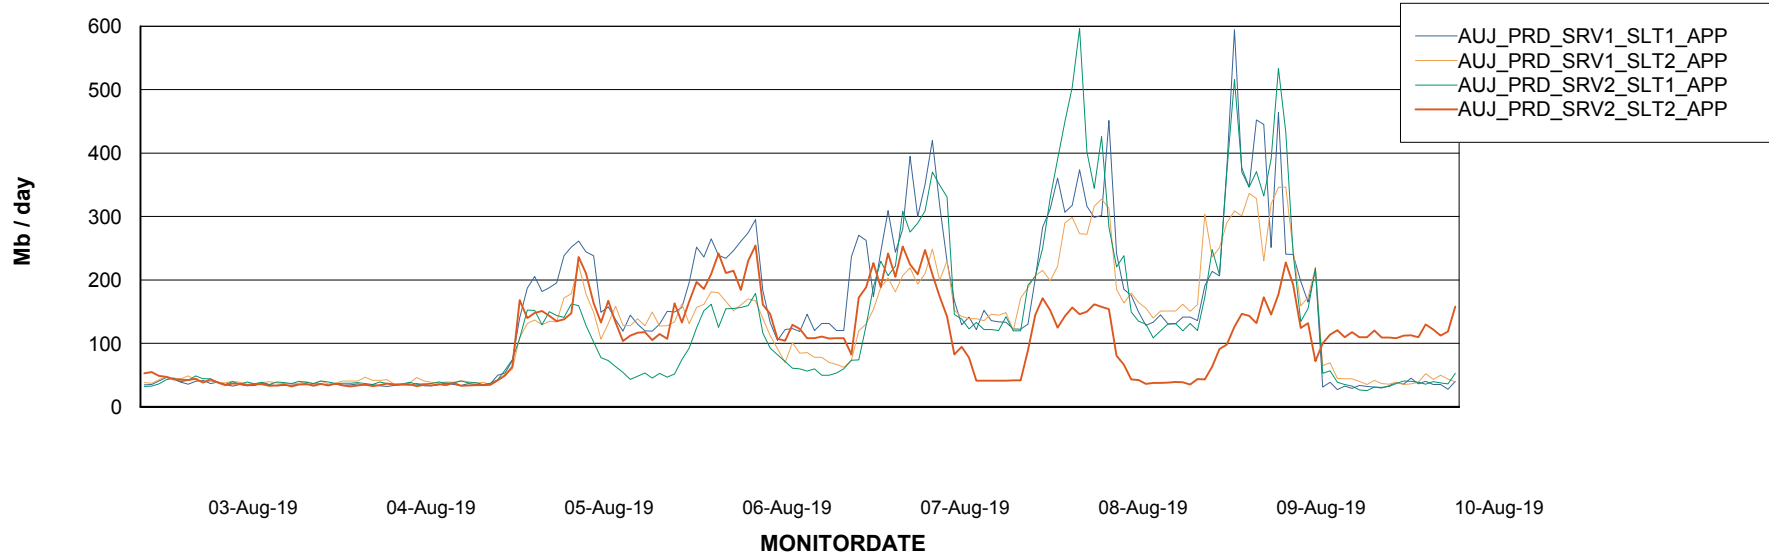

ABSSolute Application Server Services

Avg memory used per ABS Server Service