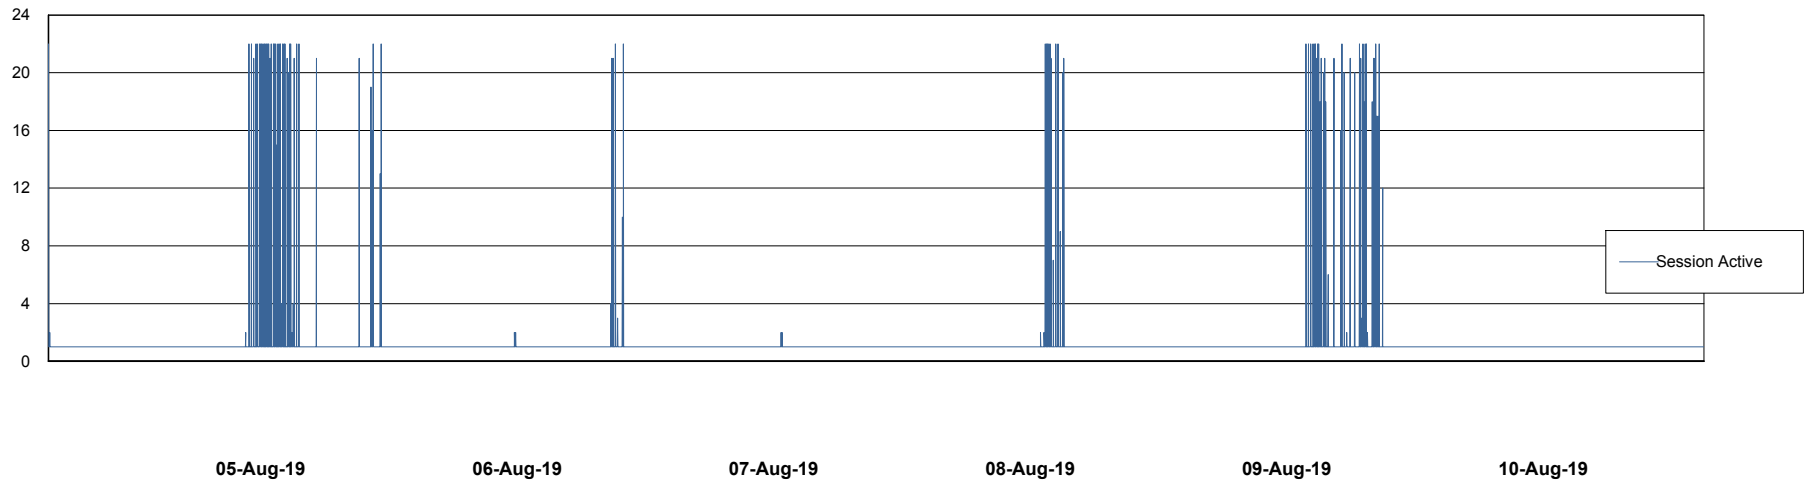

Weekly SLA Customer Report

Customer AUJ_Production
Database ID 41

Database Performance AUJ_DB4_Primary

Weekly SLA Customer Report

Customer AUJ_Production
Database ID 41

Database Performance AUJ_DB5_Standby

Weekly SLA Customer Report

Customer AUJ_Production
Database ID 41

Database Performance AUJ_DB6_Standby2

Weekly SLA Customer Report

Customer AUJ_Production
Database ID 41

Database Performance AUJDB_BI

Weekly SLA Customer Report