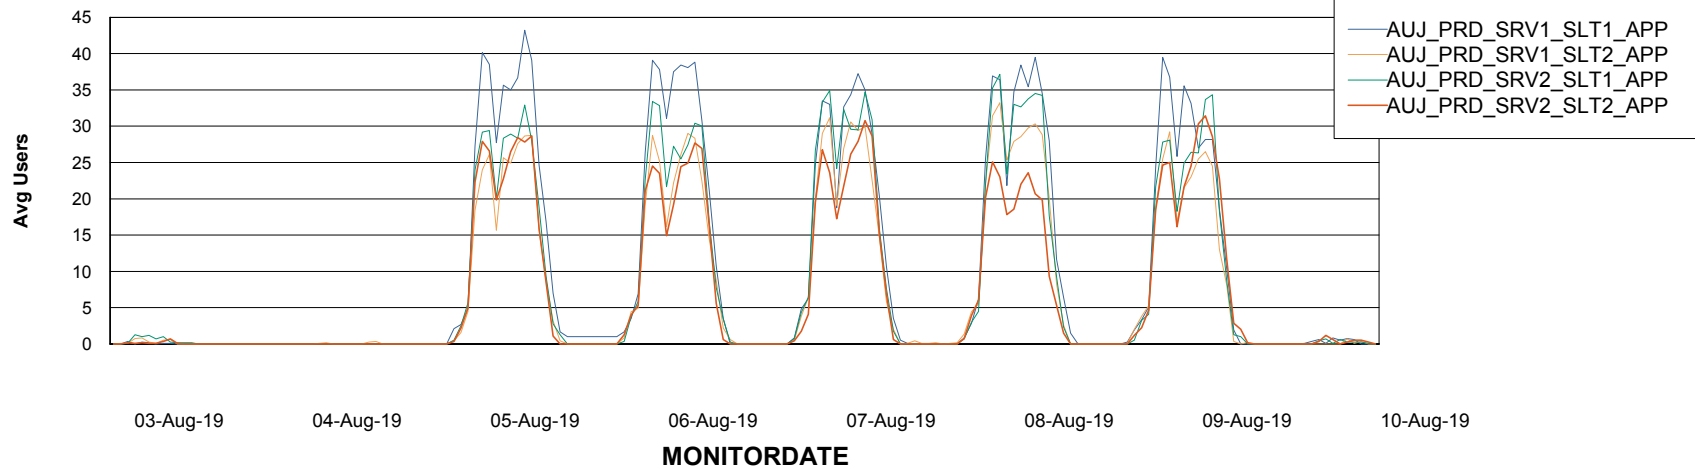

Weekly SLA Customer Report

Customer AUJ_Production
Database ID 41

ABSSolute Application Server Services

Avg memory used per ABS Server Service

Avg users per day per ABS server

Weekly SLA Customer Report

Customer AUJ_Production
Database ID 41