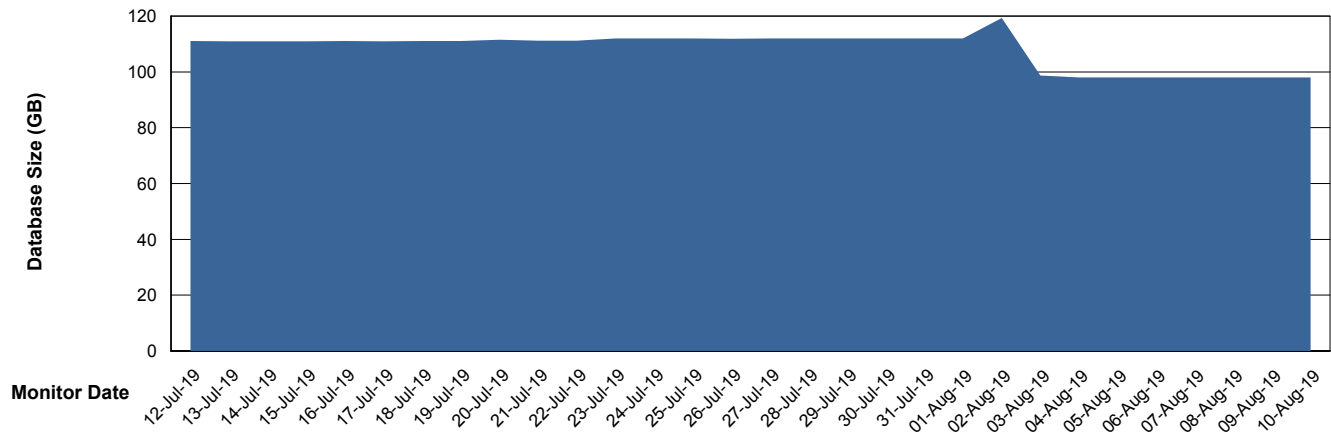

Weekly SLA Customer Report

Customer AUJ_Production
Database ID 41

Database Performance AUJ_DB6_Standby2

Weekly SLA Customer Report

Customer AUJ_Production
Database ID 41

Database Performance AUJDB_BI

Weekly SLA Customer Report

Customer AUJ_Production
Database ID 41

Database Performance AUJDB_BI_TS1

Weekly SLA Customer Report

Customer AUJ_Production
Database ID 41

DATABASE SIZE AUJ_DB4_Primary

Database growth over last month

DATABASE SIZE AUJDB_BI

Database growth over last month

Weekly SLA Customer Report

Customer AUJ_Production
Database ID 41

DATABASE SIZE AUJDB_BI_TS1

Database growth over last month

Weekly SLA Customer Report

Customer AUJ_Production
 Database ID 41