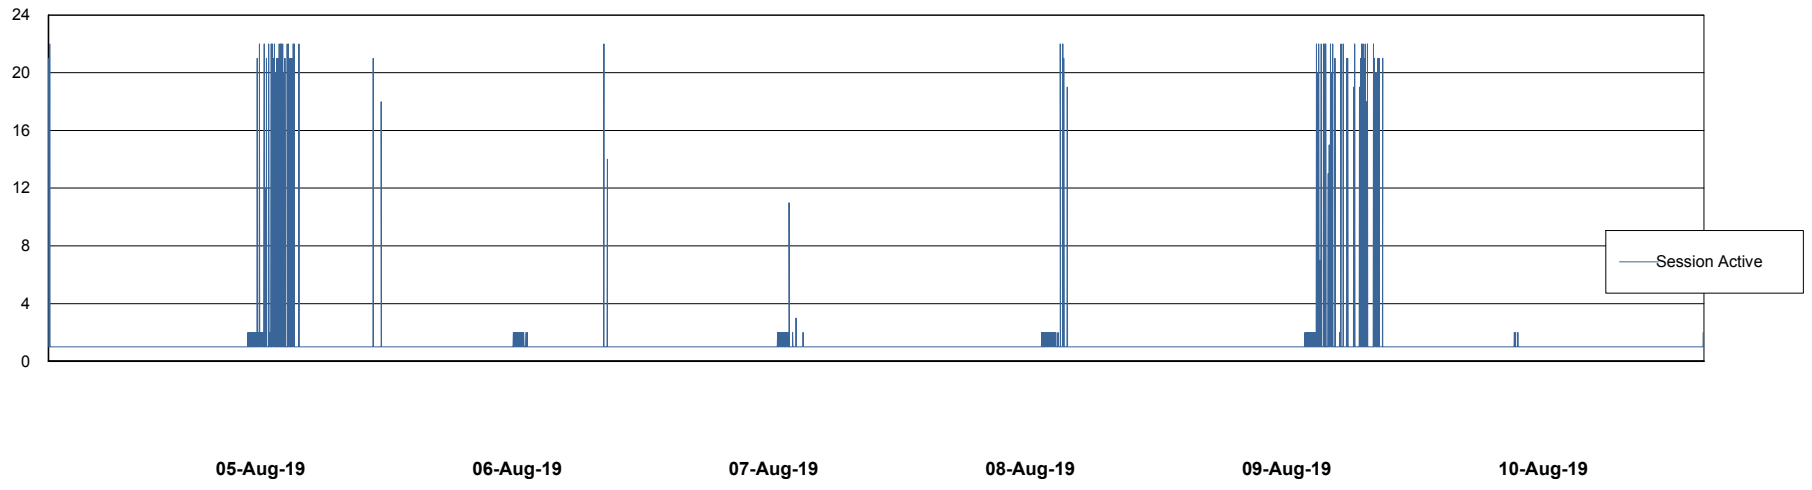

Weekly SLA Customer Report

Customer AUJ_Production
Database ID 41

Database Performance AUJ_DB4_Primary

Weekly SLA Customer Report

Customer AUJ_Production
Database ID 41

Database Performance AUJ_DB5_Standby

Weekly SLA Customer Report

Customer AUJ_Production
Database ID 41

Database Performance AUJ_DB6_Standby2

Weekly SLA Customer Report

Customer AUJ_Production
Database ID 41

Database Performance AUJDB_BI

Weekly SLA Customer Report