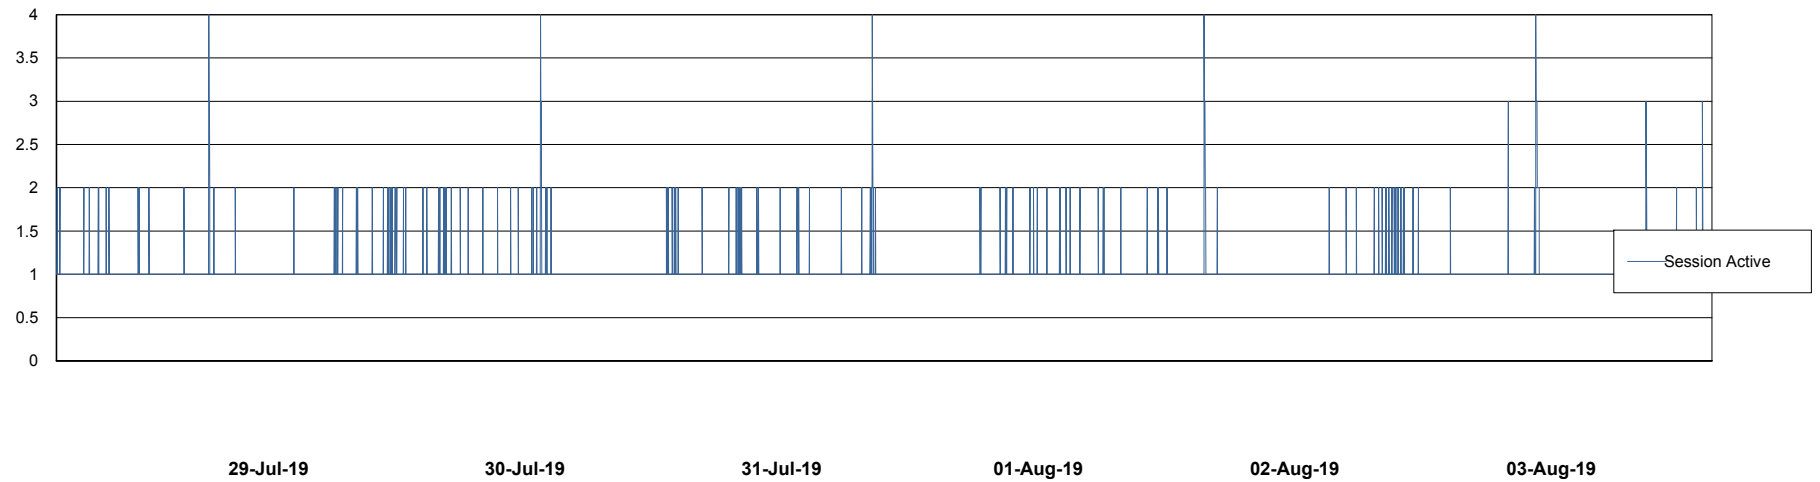

Weekly SLA Customer Report

Customer WBL_Production
Database ID 40

Harddisk Usage WBL_PRD_ORACLE1

	Free disk space on c: (%)	Total disk space on c: (Gb)	Free disk space on d: (%)	Total disk space on d: (Gb)	Free disk space on e: (%)	Total disk space on e: (Gb)	Free disk space on f: (%)	Total disk space on f: (Gb)
03-Aug-19	70	120	76	200	91	200	91	100
02-Aug-19	70	120	76	200	91	200	91	100
01-Aug-19	70	120	76	200	91	200	92	100
31-Jul-19	70	120	76	200	91	200	92	100
30-Jul-19	70	120	76	200	91	200	93	100
29-Jul-19	70	120	76	200	91	200	93	100
28-Jul-19	70	120	76	200	91	200	93	100

Harddisk Usage WBL_PRD_ORACLE2

	Free disk space on c: (%)	Total disk space on c: (Gb)	Free disk space on d: (%)	Total disk space on d: (Gb)	Free disk space on e: (%)	Total disk space on e: (Gb)	Free disk space on f: (%)	Total disk space on f: (Gb)
03-Aug-19	71	120	87	200	87	200	95	200
02-Aug-19	71	120	87	200	87	200	95	200
01-Aug-19	71	120	87	200	87	200	95	200
31-Jul-19	71	120	87	200	87	200	96	200
30-Jul-19	71	120	87	200	87	200	96	200
29-Jul-19	71	120	87	200	87	200	96	200
28-Jul-19	71	120	87	200	87	200	96	200

Weekly SLA Customer Report

Customer WBL_Production
Database ID 40

Database Performance WBLDB_Production

Weekly SLA Customer Report

Customer WBL_Production
Database ID 40

Database Performance WBLDB_Standby

Weekly SLA Customer Report