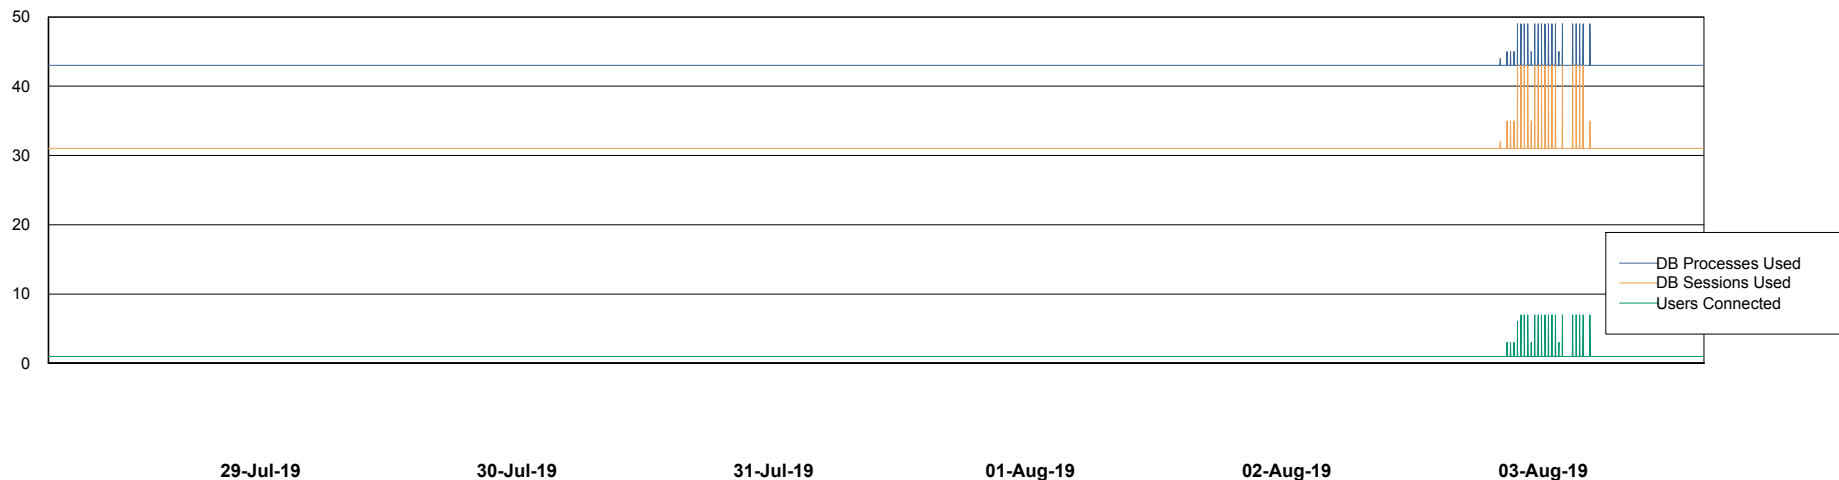

Weekly SLA Customer Report

Customer WBL_Production
Database ID 40

Database Performance WBLDB_Production

Weekly SLA Customer Report

Customer WBL_Production
Database ID 40

Database Performance WBLDB_Standby

Weekly SLA Customer Report

Customer WBL_Production
 Database ID 40

DATABASE SIZE WBLDB_Production

Database growth over last month

Database Tablespace WBLDB_Production

Date	Tablespace Name	Filesize (Gb)	Usedsize (Gb)	Percentage free
03-Aug-19	ABSDATA	9	6	33
	INDX	12	8	33
02-Aug-19	ABSDATA	9	6	33
	INDX	12	8	33
01-Aug-19	ABSDATA	9	6	33
	INDX	12	8	33
31-Jul-19	ABSDATA	9	6	33
	INDX	12	8	33
30-Jul-19	ABSDATA	9	6	33
	INDX	12	8	33
29-Jul-19	ABSDATA	9	6	33
	INDX	12	8	33
28-Jul-19	ABSDATA	9	6	33
	INDX	12	8	33