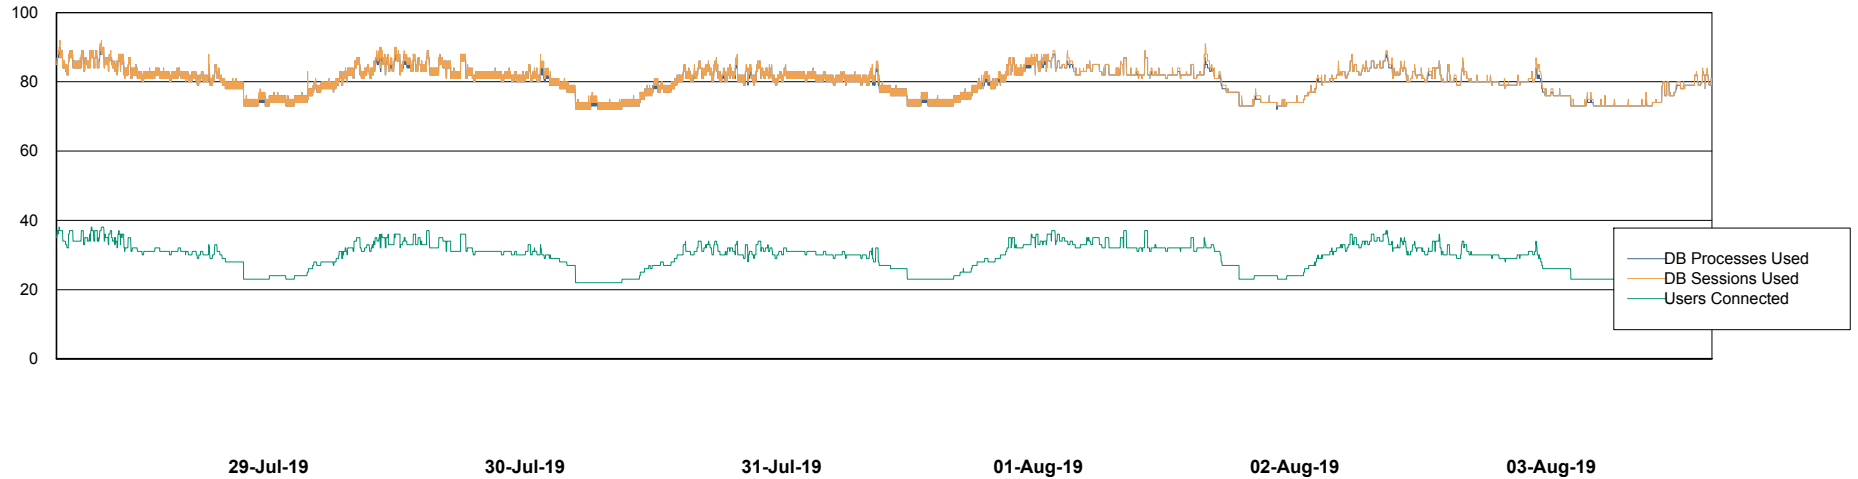

Harddisk Usage WBL_PRD_ORACLE2

	Free disk space on c: (%)	Total disk space on c: (Gb)	Free disk space on d: (%)	Total disk space on d: (Gb)	Free disk space on e: (%)	Total disk space on e: (Gb)	Free disk space on f: (%)	Total disk space on f: (Gb)
03-Aug-19	71	120	87	200	87	200	95	200
02-Aug-19	71	120	87	200	87	200	95	200
01-Aug-19	71	120	87	200	87	200	95	200
31-Jul-19	71	120	87	200	87	200	96	200
30-Jul-19	71	120	87	200	87	200	96	200
29-Jul-19	71	120	87	200	87	200	96	200
28-Jul-19	71	120	87	200	87	200	96	200

Weekly SLA Customer Report

Customer WBL_Production
Database ID 40

Database Performance WBLDB_Production

Weekly SLA Customer Report

Customer WBL_Production
Database ID 40

Database Performance WBLDB_Standby

Weekly SLA Customer Report