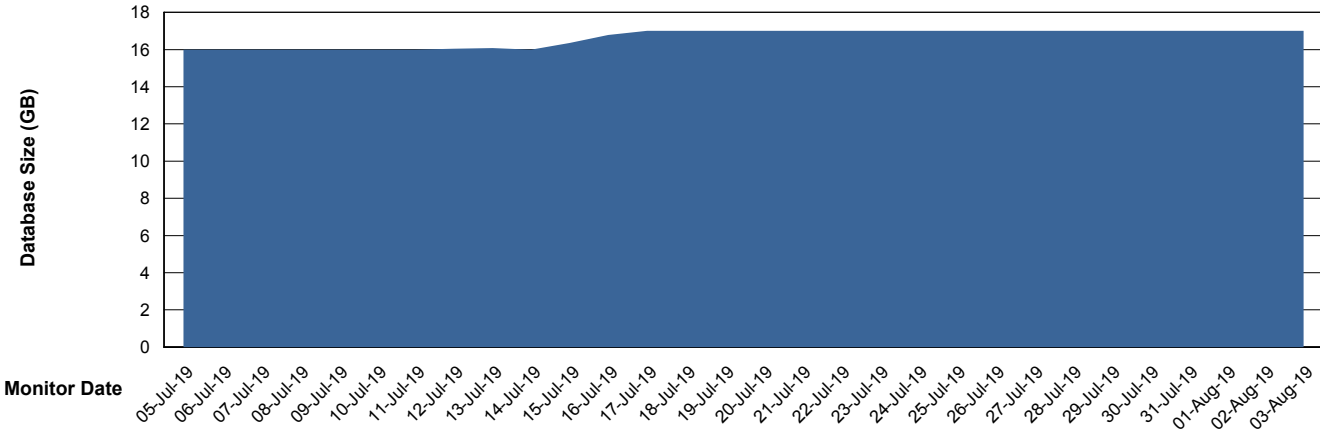

Weekly SLA Customer Report

Customer WBL_Production
Database ID 40

Database Performance WBLDB_Production

Weekly SLA Customer Report

Customer WBL_Production
Database ID 40

Database Performance WBLDB_Standby

Weekly SLA Customer Report

Customer WBL_Production
 Database ID 40

DATABASE SIZE WBLDB_Production

Database growth over last month

Database Tablespace WBLDB_Production

Date	Tablespace Name	Filesize (Gb)	Usedsize (Gb)	Percentage free
03-Aug-19	ABSDATA	9	6	33
	INDX	12	8	33
02-Aug-19	ABSDATA	9	6	33
	INDX	12	8	33
01-Aug-19	ABSDATA	9	6	33
	INDX	12	8	33
31-Jul-19	ABSDATA	9	6	33
	INDX	12	8	33
30-Jul-19	ABSDATA	9	6	33
	INDX	12	8	33
29-Jul-19	ABSDATA	9	6	33
	INDX	12	8	33
28-Jul-19	ABSDATA	9	6	33
	INDX	12	8	33