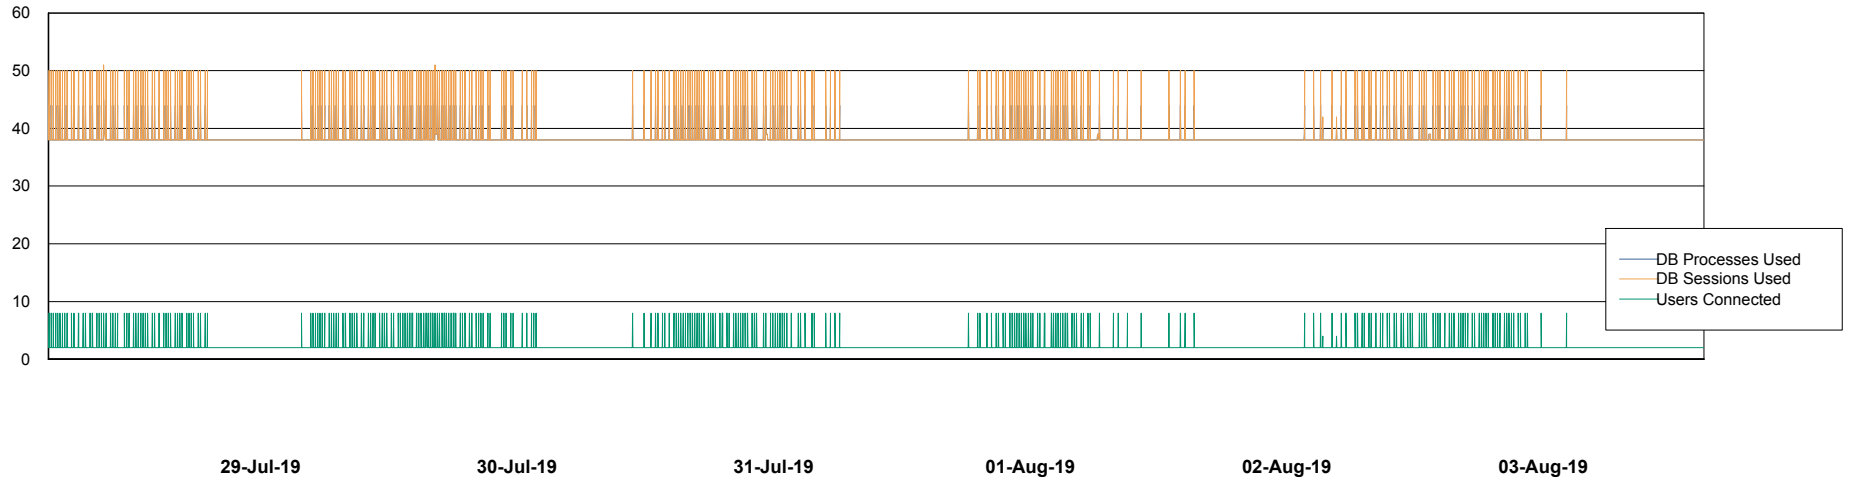

Weekly SLA Customer Report

Customer VOS_Production
Database ID 68

Database Performance VOSBIDB_Production

Weekly SLA Customer Report

Customer VOS_Production
Database ID 68

Database Performance VOSDB_Production

Weekly SLA Customer Report

Customer VOS_Production
Database ID 68

Database Performance VOSDB_Standby

Weekly SLA Customer Report

Customer VOS_Production
 Database ID 68

DATABASE SIZE VOSBIDB_Production

Database growth over last month