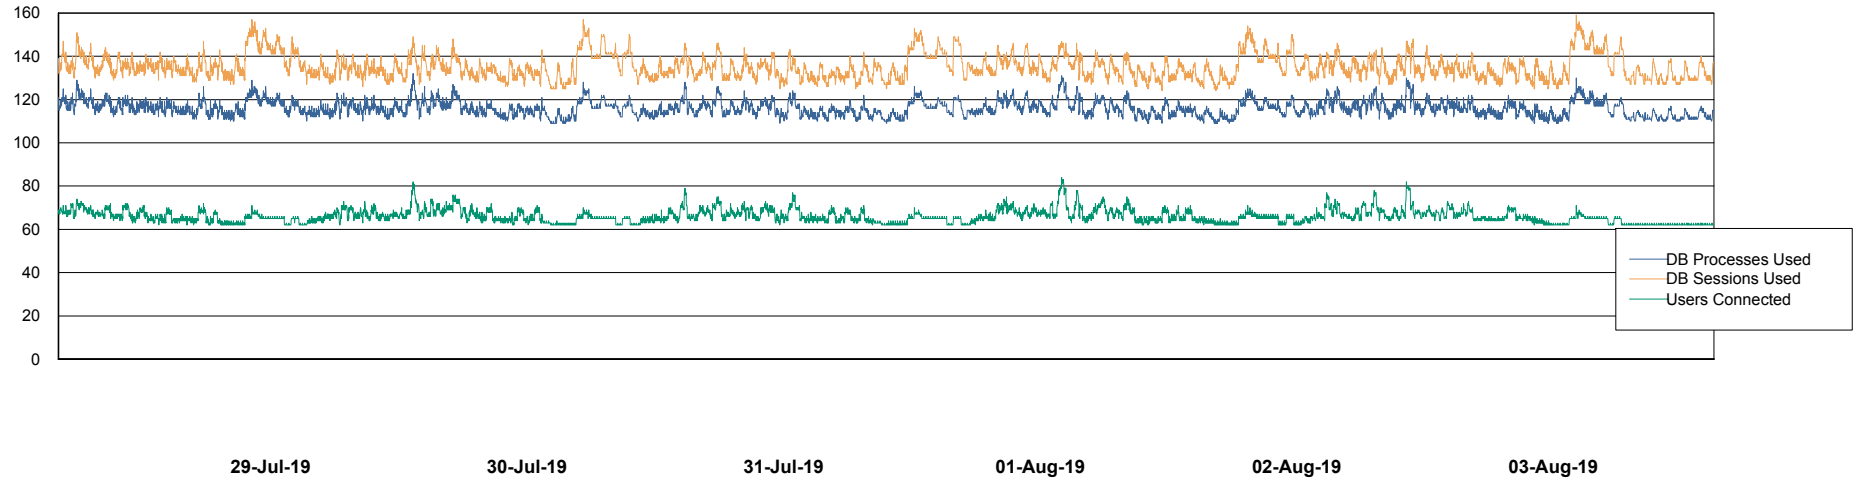

Weekly SLA Customer Report

Customer VOS_Production
Database ID 68

Database Performance VOSBIDB_Production

Weekly SLA Customer Report

Customer VOS_Production
Database ID 68

Database Performance VOSDB_Production