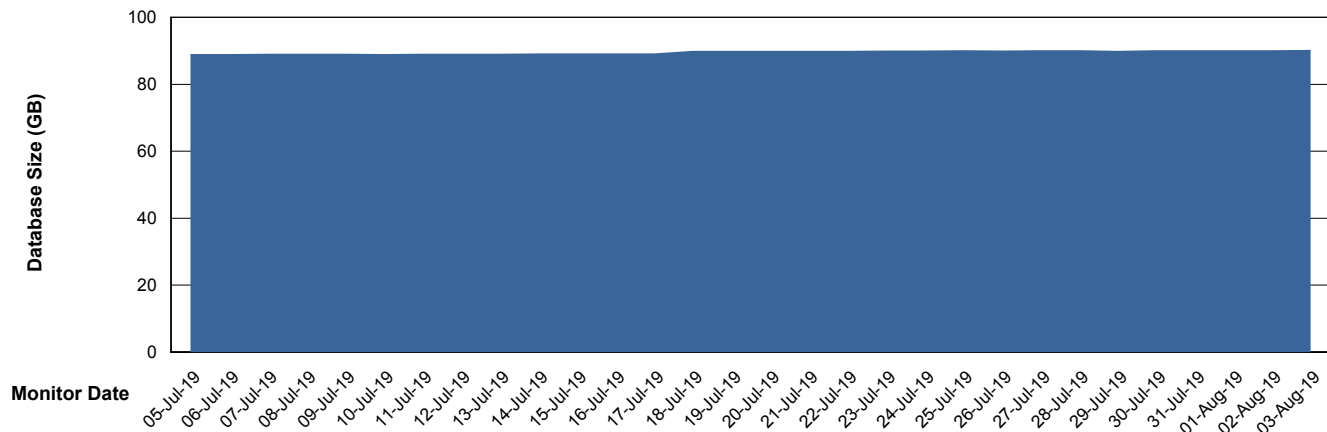

Weekly SLA Customer Report

Customer VOS_Production
Database ID 68

Database Performance VOSDB_Standby

Weekly SLA Customer Report

Customer VOS_Production
 Database ID 68

DATABASE SIZE VOSBIDB_Production

Database growth over last month