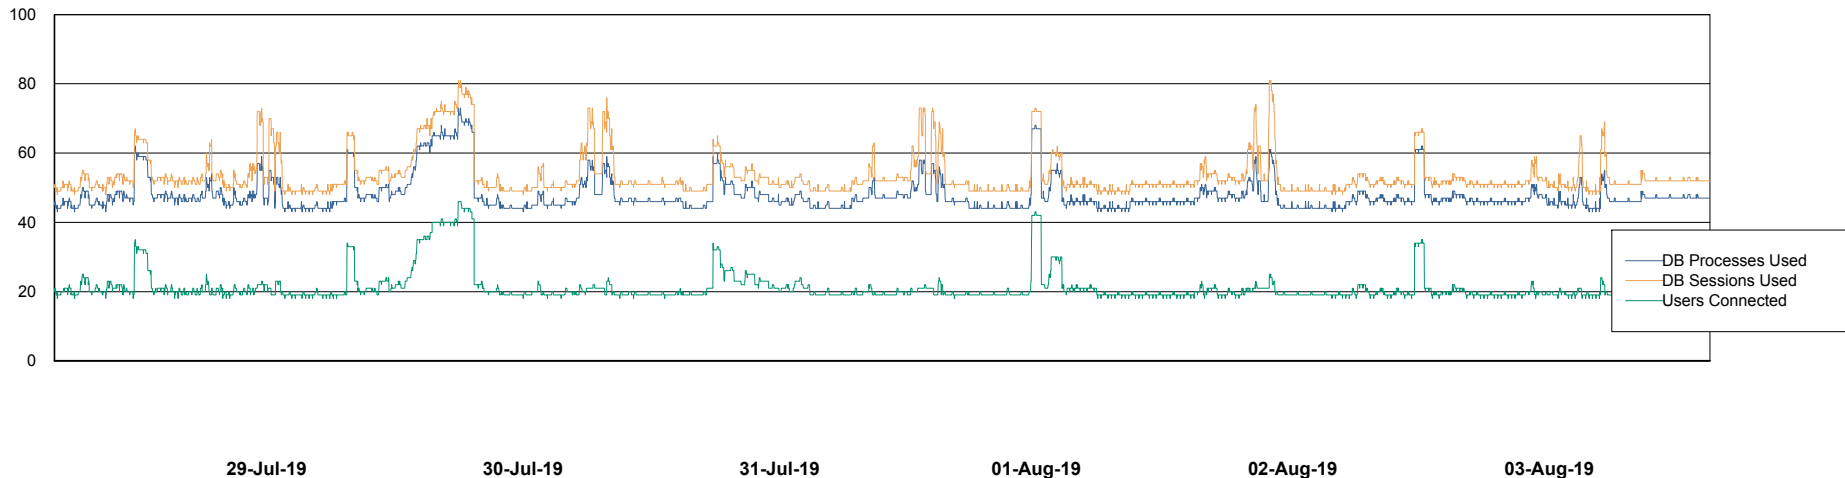

Harddisk Usage VOS_ABSWEB2

	Free disk space on / (%)	Total disk space on / (Gb)	Used disk space on / (Gb)	Total disk space on /home (Gb)	Used disk space on /home (Gb)	Free disk space on /opt (%)	Total disk space on /opt (Gb)	Used disk space on /opt (Gb)	Total disk space on /tmp (Gb)	Used disk space on /tmp (Gb)
03-Aug-19	86	50	7	50	7	86	50	7	50	7
02-Aug-19	86	50	7	50	7	86	50	7	50	7
01-Aug-19	86	50	7	50	7	86	50	7	50	7
31-Jul-19	86	50	7	50	7	86	50	7	50	7
30-Jul-19	86	50	7	50	7	86	50	7	50	7
29-Jul-19	86	50	7	50	7	86	50	7	50	7
28-Jul-19	85	50	7	50	7	85	50	7	50	7

Weekly SLA Customer Report

Customer VOS_Production
Database ID 68

Database Performance VOSBIDB_Production

Weekly SLA Customer Report

Customer VOS_Production
Database ID 68

Database Performance VOSDB_Production