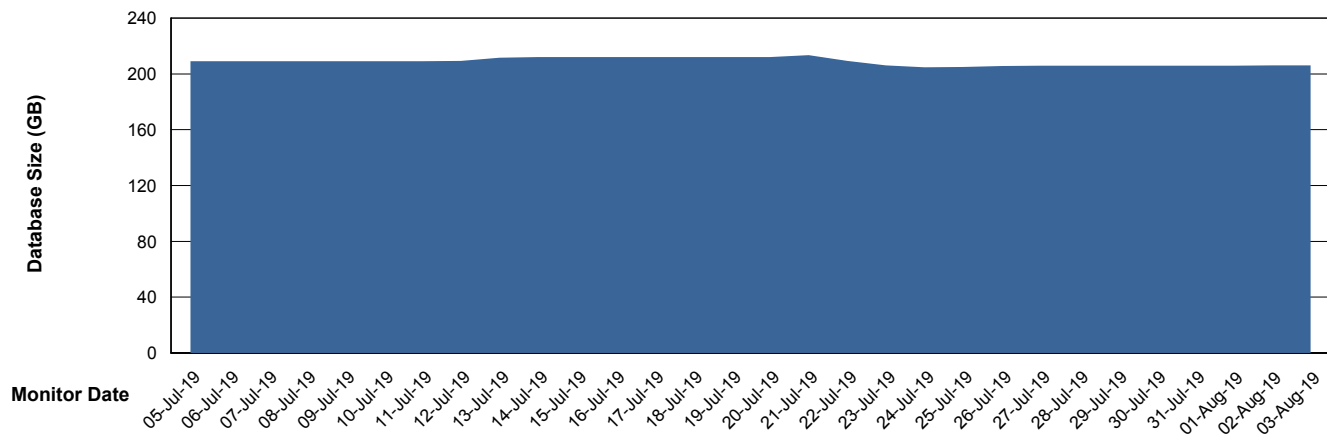

DATABASE SIZE VOSDB_Production

Database growth over last month