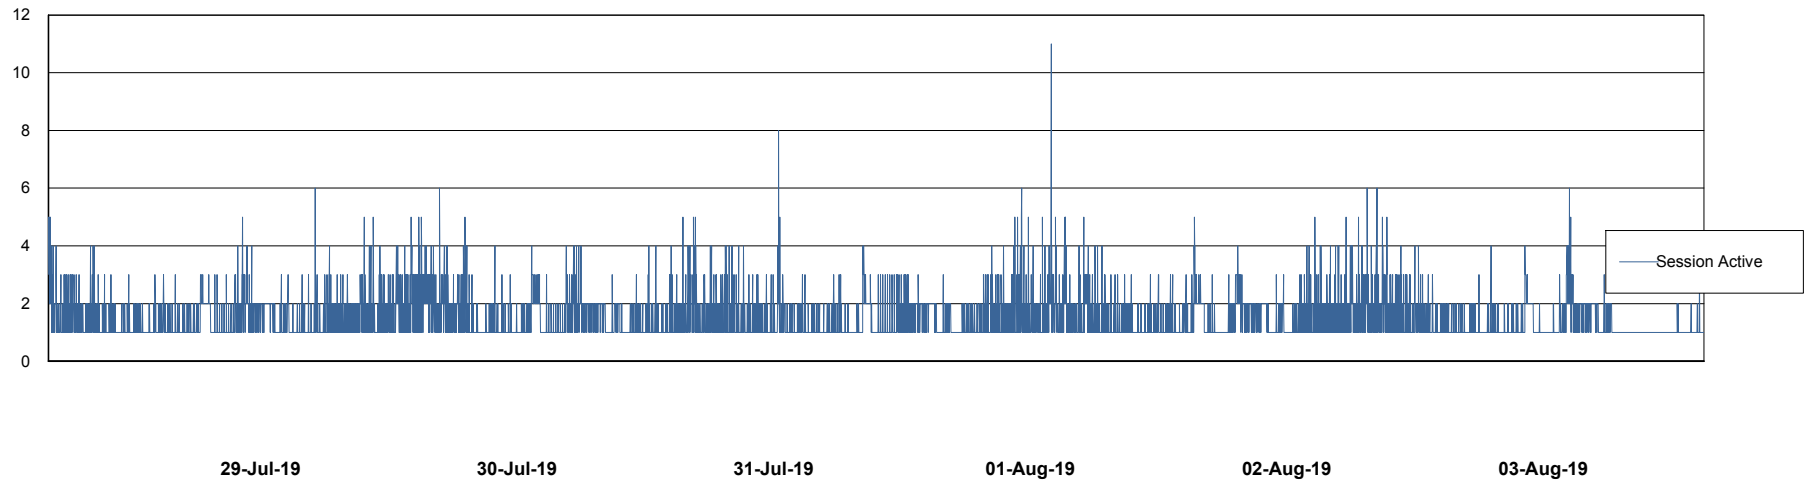

Weekly SLA Customer Report

Customer VOS_Production
Database ID 68

Database Performance VOSBIDB_Production

Weekly SLA Customer Report

Customer VOS_Production
Database ID 68

Database Performance VOSDB_Production

Weekly SLA Customer Report

Customer VOS_Production
Database ID 68

Database Performance VOSDB_Standby

Weekly SLA Customer Report

Customer VOS_Production
 Database ID 68

DATABASE SIZE VOSBIDB_Production

Database growth over last month