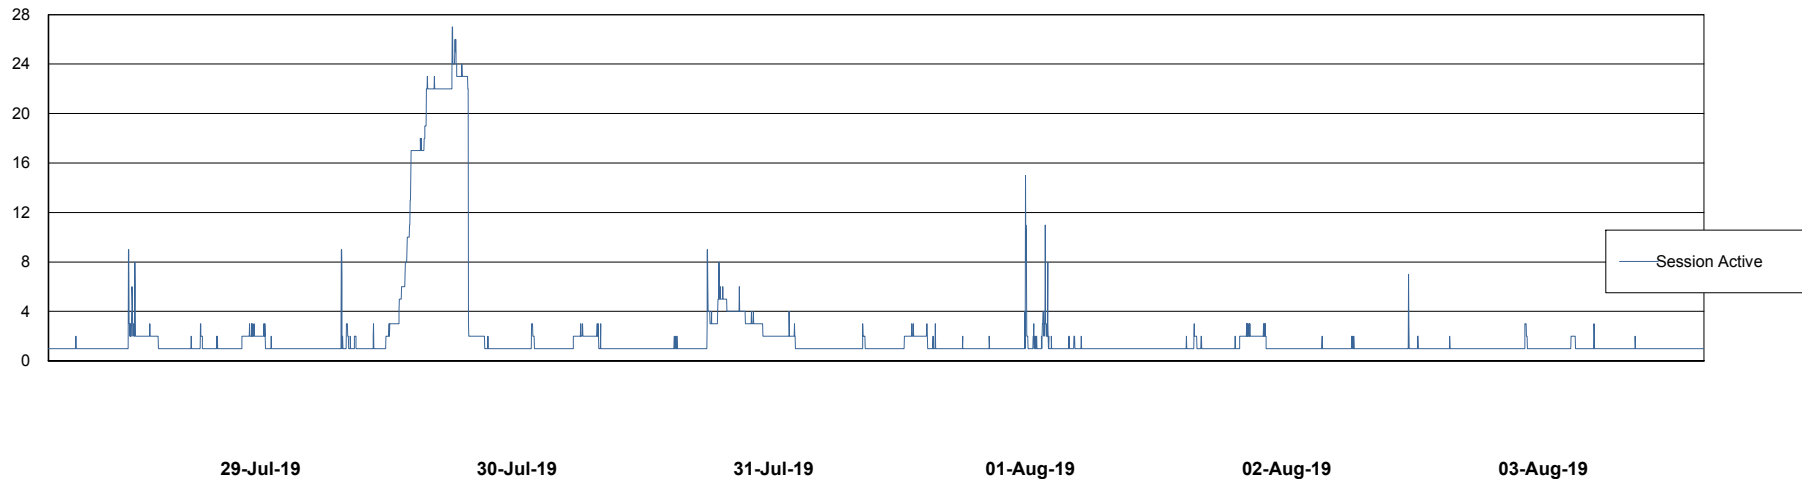

Harddisk Usage VOS_ABSWEB2

	Free disk space on / (%)	Total disk space on / (Gb)	Used disk space on / (Gb)	Total disk space on /home (Gb)	Used disk space on /home (Gb)	Free disk space on /opt (%)	Total disk space on /opt (Gb)	Used disk space on /opt (Gb)	Total disk space on /tmp (Gb)	Used disk space on /tmp (Gb)
03-Aug-19	86	50	7	50	7	86	50	7	50	7
02-Aug-19	86	50	7	50	7	86	50	7	50	7
01-Aug-19	86	50	7	50	7	86	50	7	50	7
31-Jul-19	86	50	7	50	7	86	50	7	50	7
30-Jul-19	86	50	7	50	7	86	50	7	50	7
29-Jul-19	86	50	7	50	7	86	50	7	50	7
28-Jul-19	85	50	7	50	7	85	50	7	50	7

Weekly SLA Customer Report

Customer VOS_Production
Database ID 68

Database Performance VOSBIDB_Production

Weekly SLA Customer Report

Customer VOS_Production
Database ID 68

Database Performance VOSDB_Production