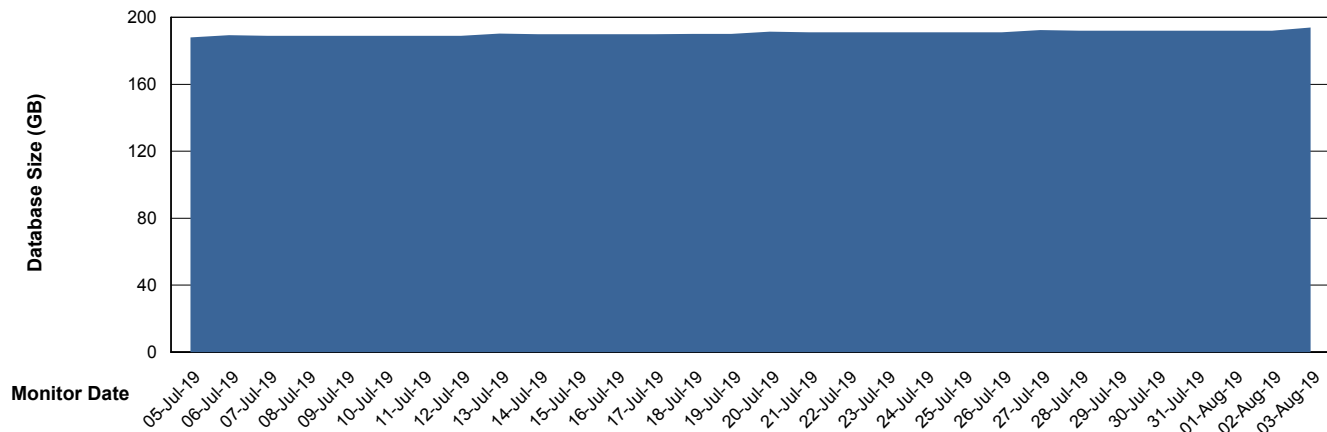

Weekly SLA Customer Report

Customer VEN_Production
Database ID 35

Database Performance VENDB_BI

Weekly SLA Customer Report

Customer VEN_Production
Database ID 35

DATABASE SIZE ABSVEN06 Primary DB 2019

Database growth over last month

DATABASE SIZE VENDB_BI

Database growth over last month

Weekly SLA Customer Report

Customer VEN_Production
Database ID 35

Database Tablespace ABSVEN06 Primary DB 2019

Date	Tablespace Name	Filesize (Gb)	Usedsize (Gb)	Percentage free
03-Aug-19	ABSDATA	108	91	16
	INDX	112	94	16
02-Aug-19	ABSDATA	108	90	17
	INDX	112	94	16
01-Aug-19	ABSDATA	108	90	17
	INDX	112	94	16
31-Jul-19	ABSDATA	108	90	17
	INDX	112	94	16
30-Jul-19	ABSDATA	108	90	17
	INDX	112	94	16
29-Jul-19	ABSDATA	108	90	17
	INDX	112	94	16
28-Jul-19	ABSDATA	108	90	17
	INDX	112	94	16