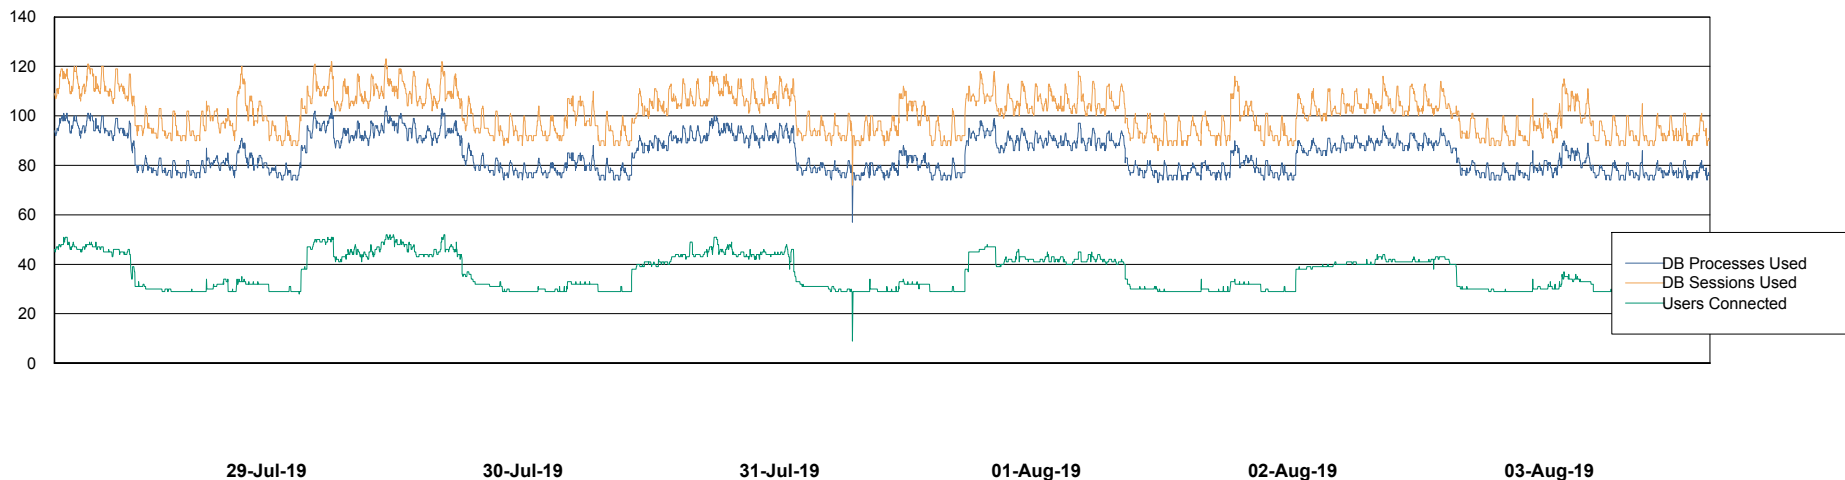

Weekly SLA Customer Report

Customer VEN_Production
Database ID 35

Harddisk Usage VEN_PRD_DB_BI

	Free disk space on c: (%)	Total disk space on c: (Gb)	Free disk space on d: (%)	Total disk space on d: (Gb)
03-Aug-19	54	102	61	601
02-Aug-19	54	102	61	601
01-Aug-19	54	102	61	601
31-Jul-19	54	102	61	601
30-Jul-19	54	102	61	601
29-Jul-19	54	102	61	601
28-Jul-19	54	102	61	601

Weekly SLA Customer Report

Customer VEN_Production
Database ID 35

Database Performance ABSVEN06 Primary DB 2019

Weekly SLA Customer Report

Customer VEN_Production
Database ID 35

Database Performance ABSVEN07 Standby DB 2019