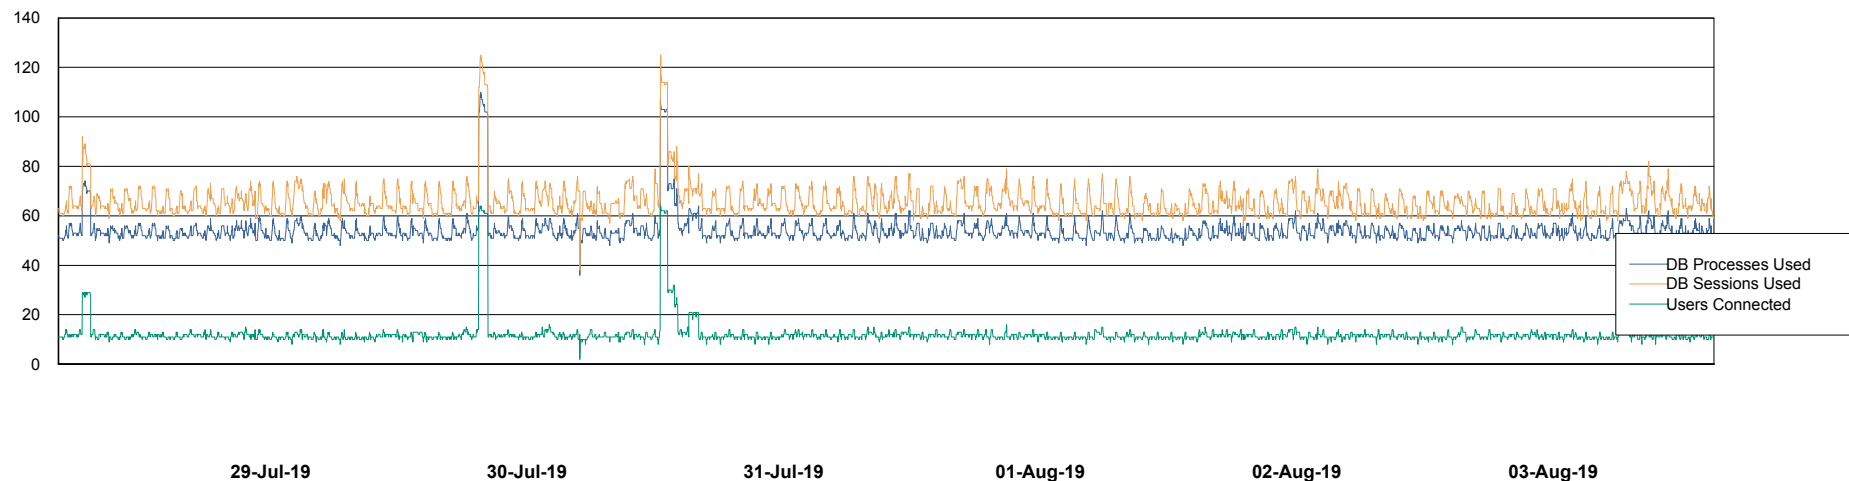

Database Performance VENDB_BI