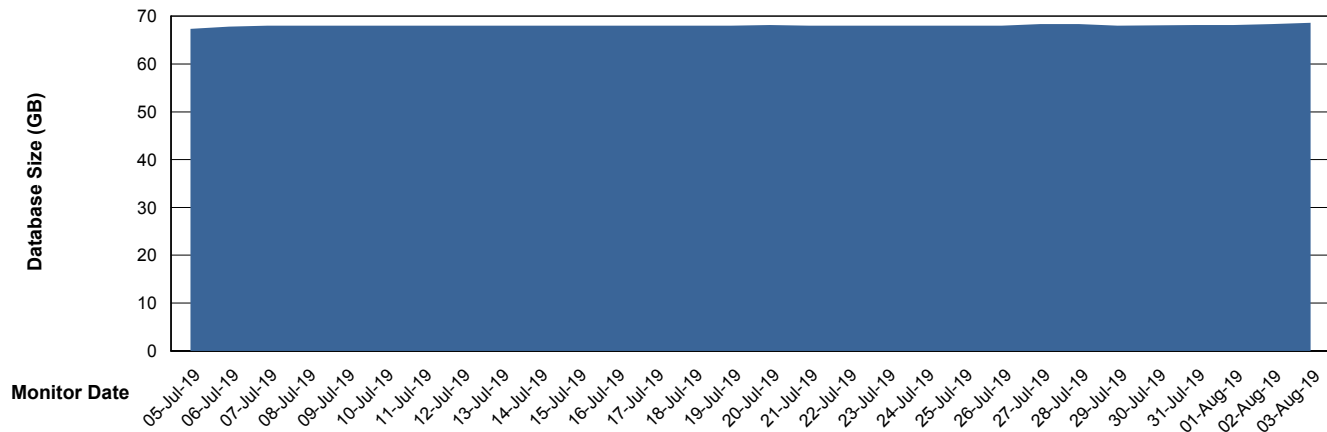

DATABASE SIZE VENDB_BI

Database growth over last month