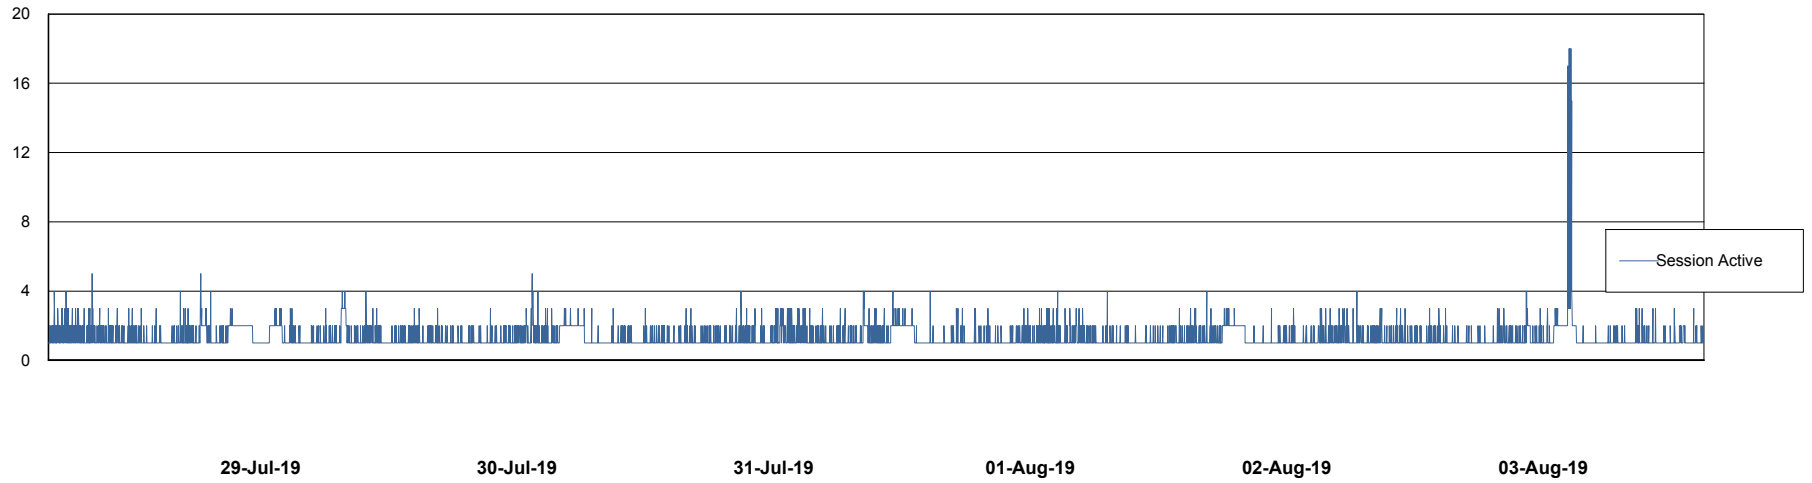

Weekly SLA Customer Report

Customer STK_Production
Database ID 82

Harddisk Usage STK_STAABSDB2 Standby DB Server

	Free disk space on c: (%)	Total disk space on c: (Gb)	Free disk space on d: (%)	Total disk space on d: (Gb)	Free disk space on e: (%)	Total disk space on e: (Gb)
03-Aug-19	72	99	47	350	28	1,000
02-Aug-19	72	99	48	350	28	1,000
01-Aug-19	72	99	48	350	28	1,000
31-Jul-19	72	99	47	350	28	1,000
30-Jul-19	72	99	47	350	28	1,000
29-Jul-19	72	99	47	350	28	1,000
28-Jul-19	72	99	48	350	28	1,000

Weekly SLA Customer Report

Customer STK_Production
Database ID 82

Database Performance STKDB_ABS1 Production Database

Weekly SLA Customer Report

Customer STK_Production
Database ID 82

Database Performance STKDB_ABS1SB Standby Database