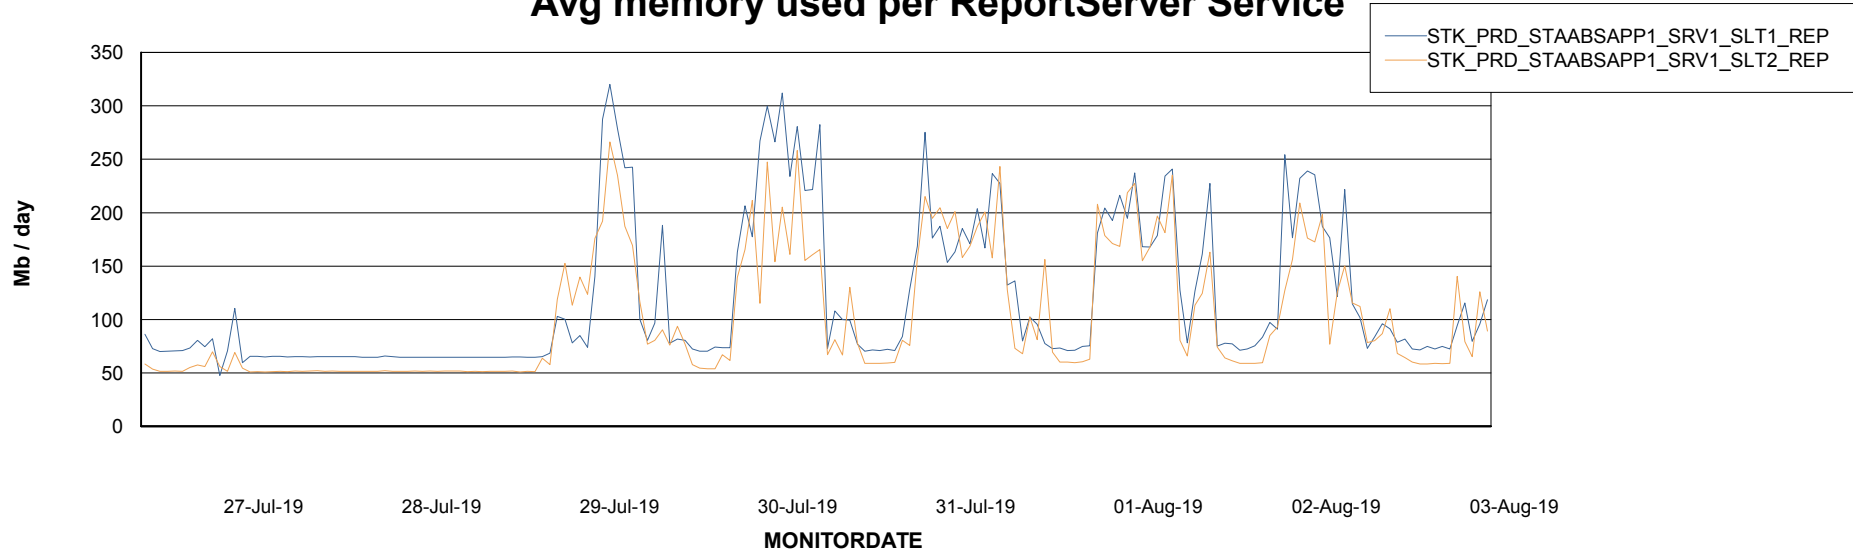

ABSSolute Application ReportServer Services

Avg memory used per ReportServer Service