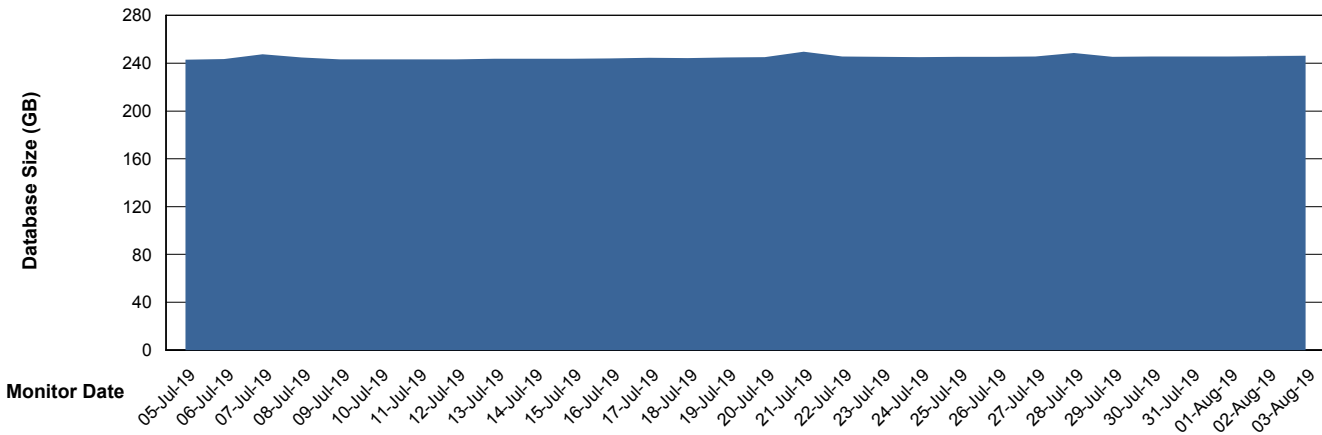

Weekly SLA Customer Report

Customer STK_Production
Database ID 82

Database Performance STKDB_ABS1 Production Database

Weekly SLA Customer Report

Customer STK_Production
Database ID 82

Database Performance STKDB_ABS1SB Standby Database

Weekly SLA Customer Report

Customer STK_Production
 Database ID 82

DATABASE SIZE STKDB_ABS1 Production Database

Database growth over last month

Database Tablespace STKDB_ABS1 Production Database

Date	Tablespace Name	Filesize (Gb)	Usedsize (Gb)	Percentage free
03-Aug-19	ABSDATA	177	107	40
	INDX	162	135	17
02-Aug-19	ABSDATA	177	107	40
	INDX	162	135	17
01-Aug-19	ABSDATA	177	107	40
	INDX	162	135	17
31-Jul-19	ABSDATA	177	107	40
	INDX	162	135	17
30-Jul-19	ABSDATA	177	107	40
	INDX	162	135	17
29-Jul-19	ABSDATA	177	107	40
	INDX	162	135	17
28-Jul-19	ABSDATA	177	107	40
	INDX	162	135	17