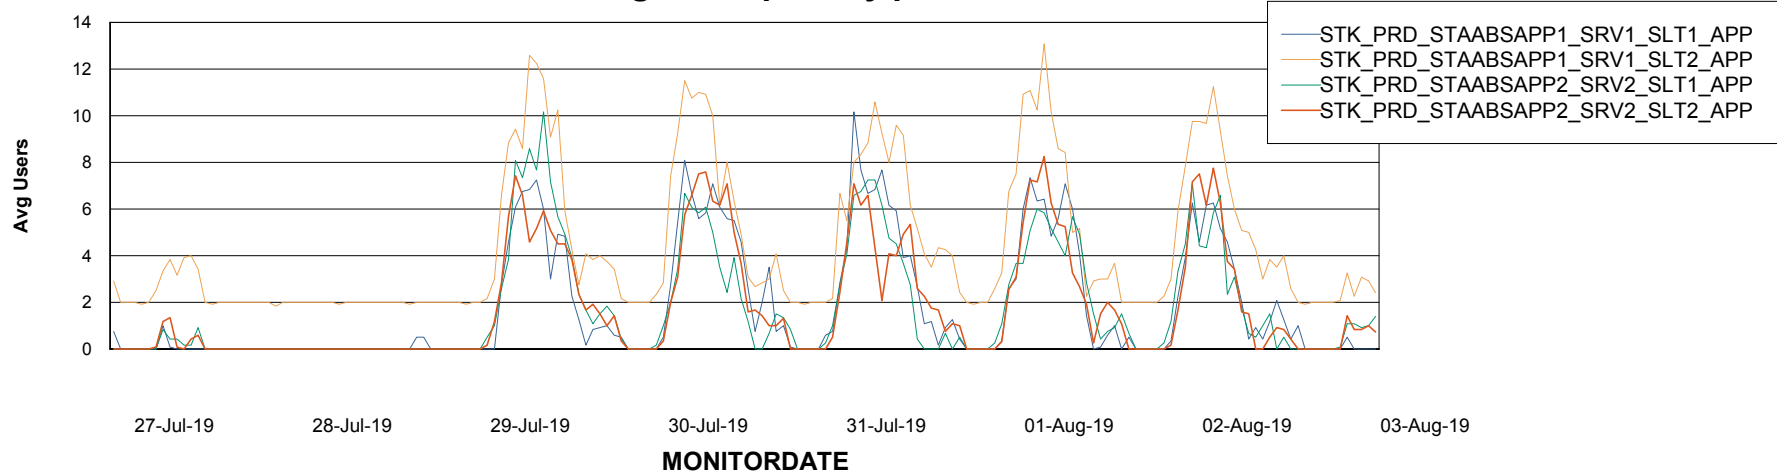

Weekly SLA Customer Report

Customer STK_Production
Database ID 82

ABSolute Application Server Services

Avg memory used per ABS Server Service

Avg users per day per ABS server

Weekly SLA Customer Report

Customer STK_Production
 Database ID 82