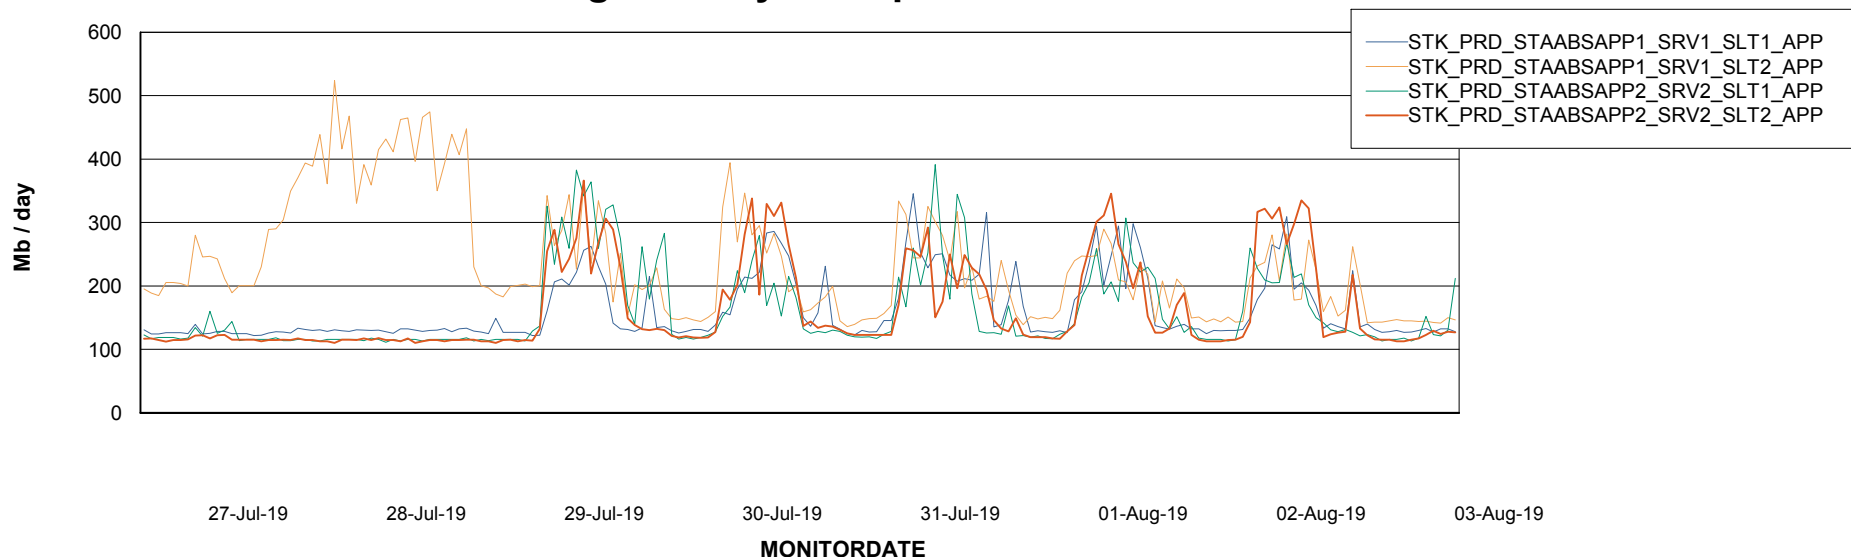

ABSolute Application Server Services

Avg memory used per ABS Server Service