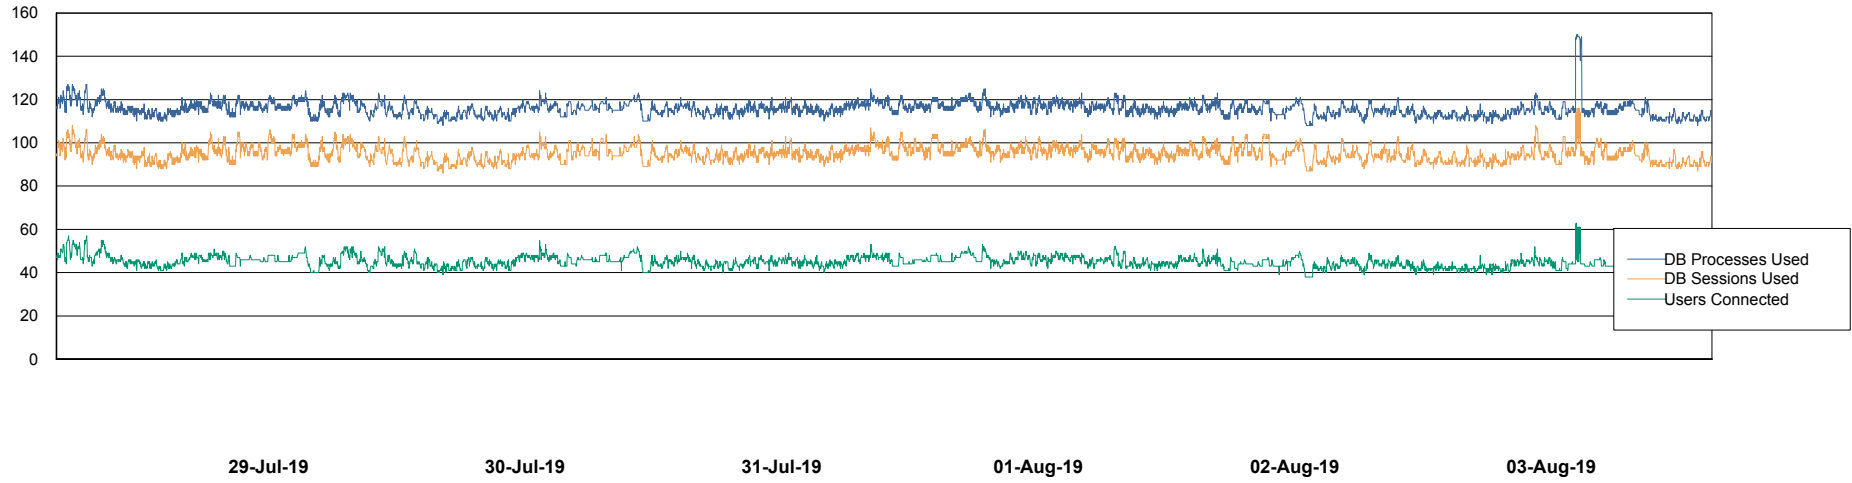

Database Performance STKDB_ABS1 Production Database