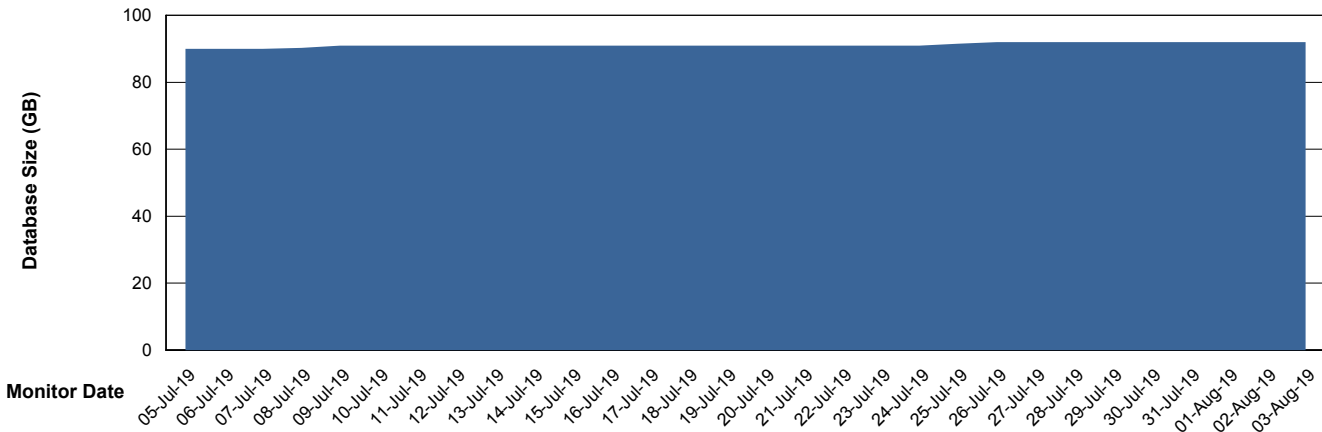

Weekly SLA Customer Report

Customer SNG_Production
Database ID 70

Database Performance SNGDB_Production

Weekly SLA Customer Report

Customer SNG_Production
 Database ID 70

DATABASE SIZE SNGDB_Production

Database growth over last month

Database Tablespace SNGDB_Production

Date	Tablespace Name	Filesize (Gb)	Usedsize (Gb)	Percentage free
03-Aug-19	ABSDATA	24	20	17
	INDX	75	66	12
02-Aug-19	ABSDATA	24	20	17
	INDX	75	66	12
01-Aug-19	ABSDATA	24	20	17
	INDX	75	66	12
31-Jul-19	ABSDATA	24	20	17
	INDX	75	65	13
30-Jul-19	ABSDATA	24	20	17
	INDX	75	65	13
29-Jul-19	ABSDATA	24	20	17
	INDX	75	65	13
28-Jul-19	ABSDATA	24	20	17
	INDX	75	65	13