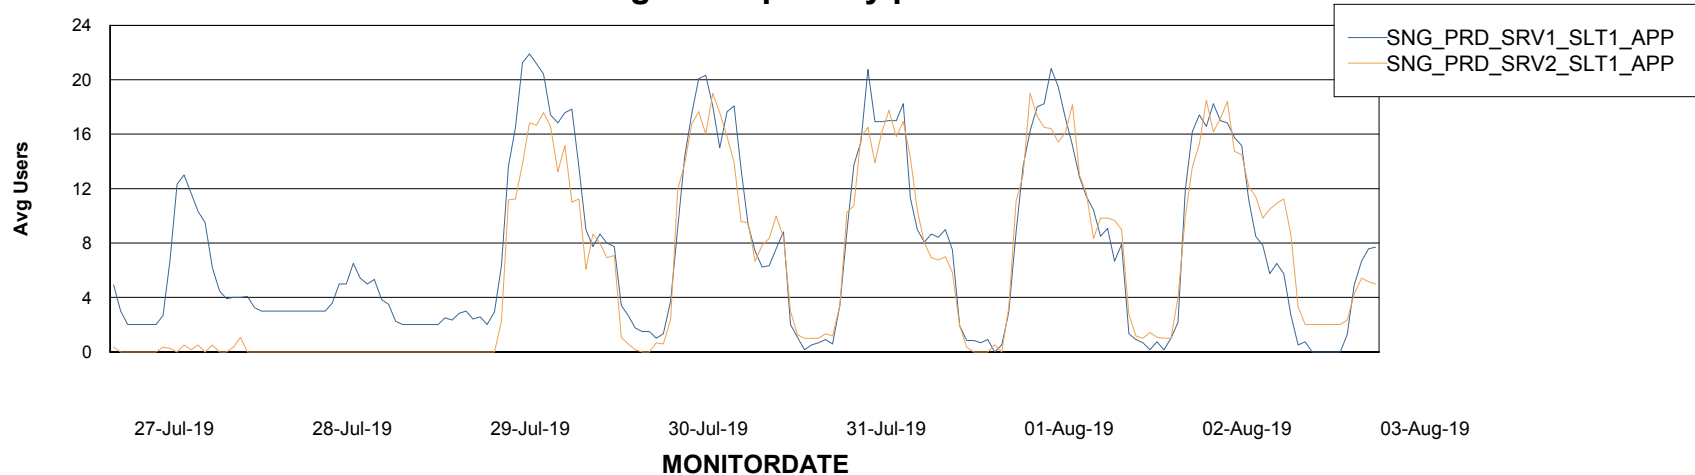

Database Tablespace SNGDB_Production

Date	Tablespace Name	Filesize (Gb)	Usedsize (Gb)	Percentage free
03-Aug-19	ABSDATA	24	20	17
	INDX	75	66	12
02-Aug-19	ABSDATA	24	20	17
	INDX	75	66	12
01-Aug-19	ABSDATA	24	20	17
	INDX	75	66	12
31-Jul-19	ABSDATA	24	20	17
	INDX	75	65	13
30-Jul-19	ABSDATA	24	20	17
	INDX	75	65	13
29-Jul-19	ABSDATA	24	20	17
	INDX	75	65	13
28-Jul-19	ABSDATA	24	20	17
	INDX	75	65	13

Weekly SLA Customer Report

Customer SNG_Production
Database ID 70

ABSSolute Application Server Services

Avg memory used per ABS Server Service

Avg users per day per ABS server

Weekly SLA Customer Report

Customer SNG_Production
Database ID 70