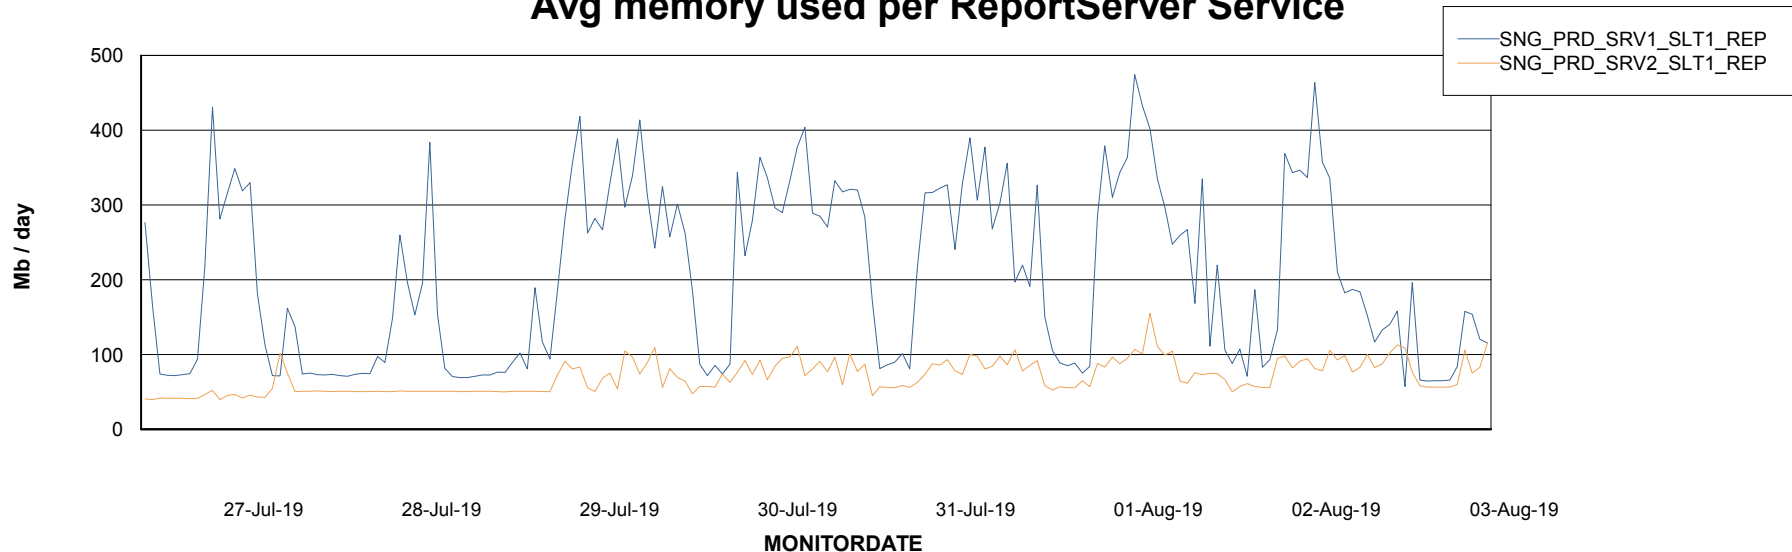

ABSSolute Application ReportServer Services

Avg memory used per ReportServer Service