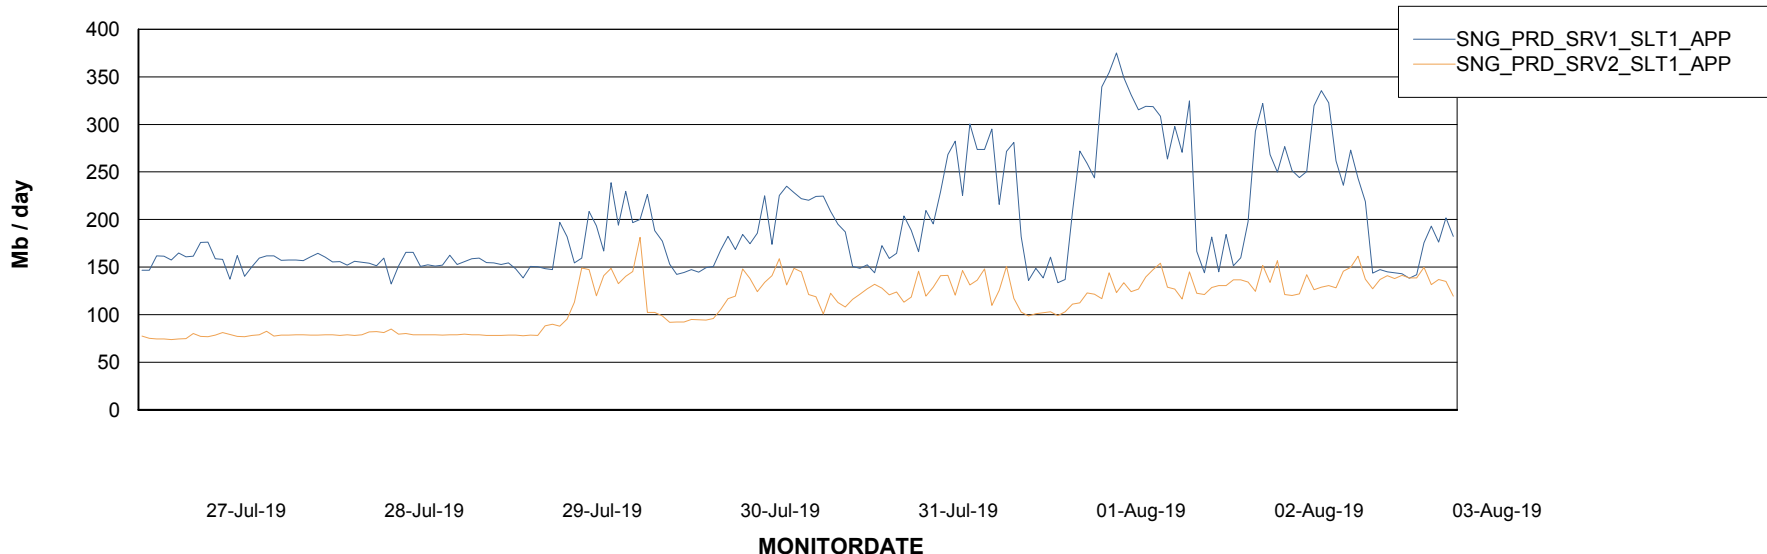

ABSSolute Application Server Services

Avg memory used per ABS Server Service