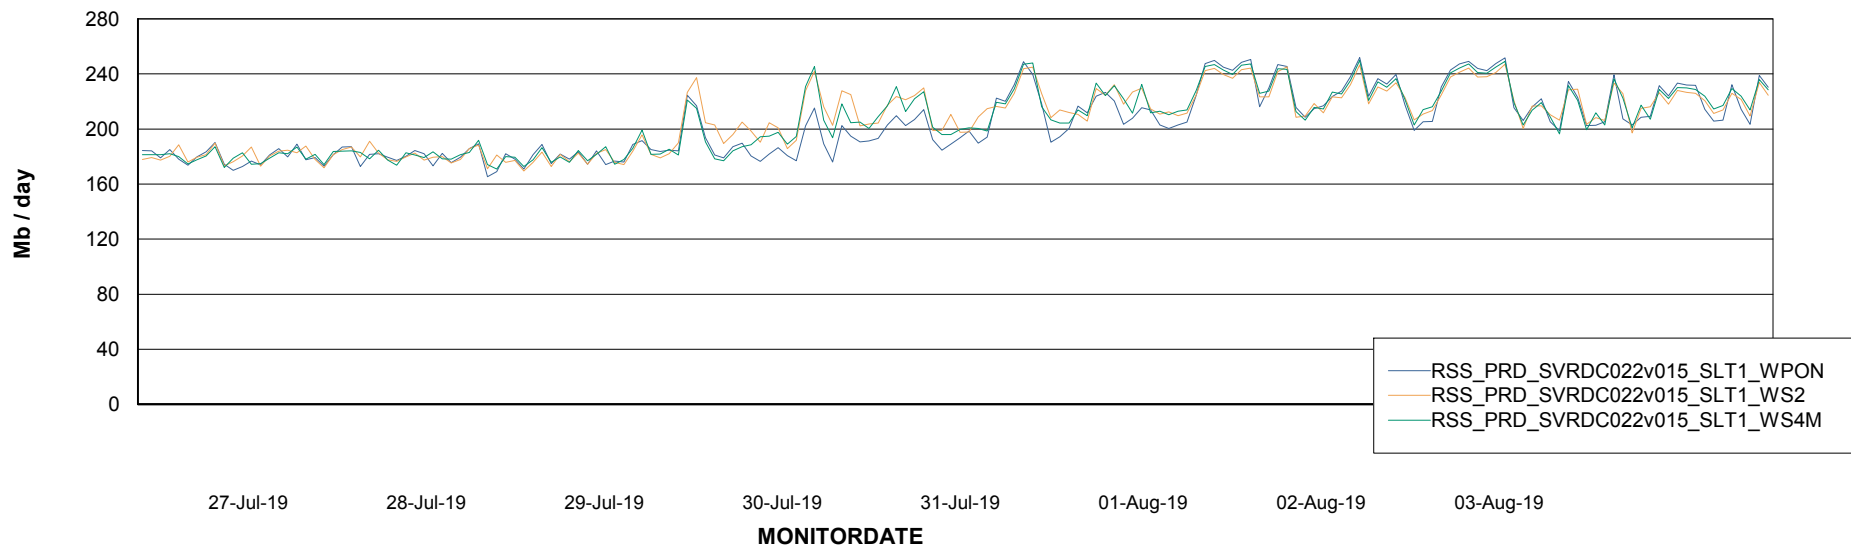

ABSSolute Application ReportServer Services

Avg memory used per ReportServer Service

Weekly SLA Customer Report

Customer RSS Production
Database ID 52

ABSSolute Web Component Services

Avg memory used per ABS Web component