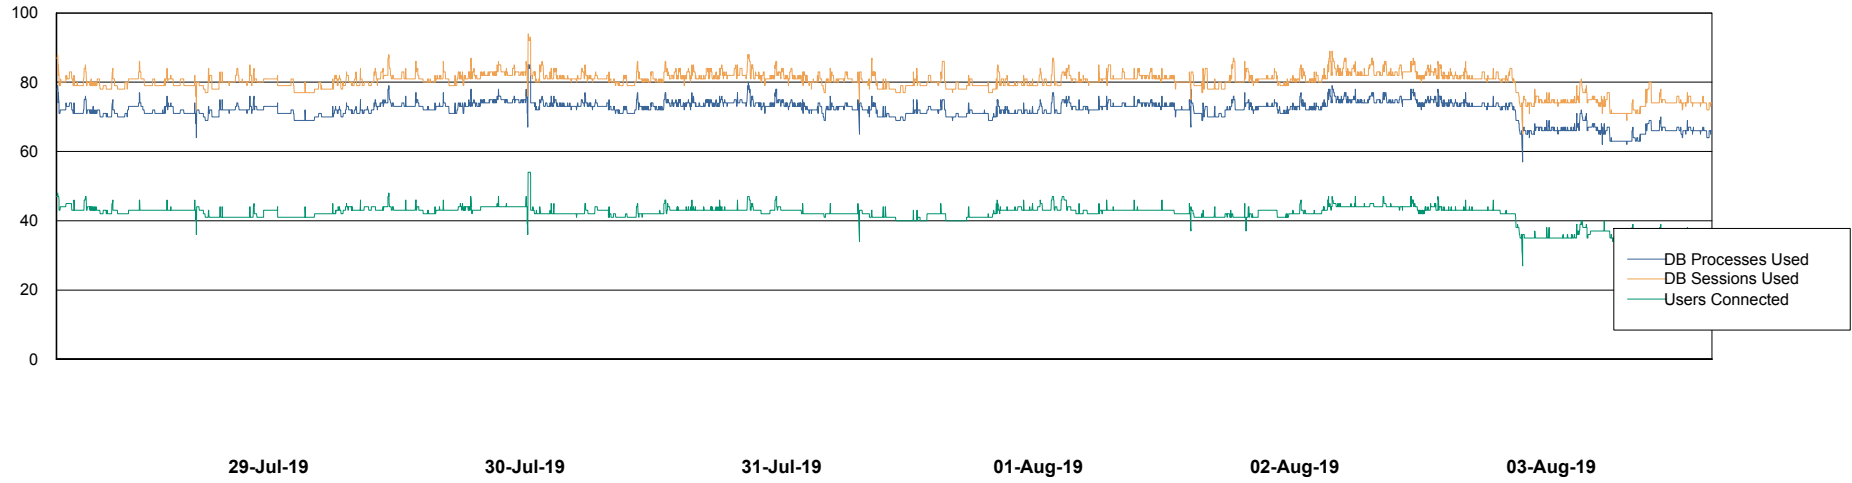

Database Performance RSSDB_Production