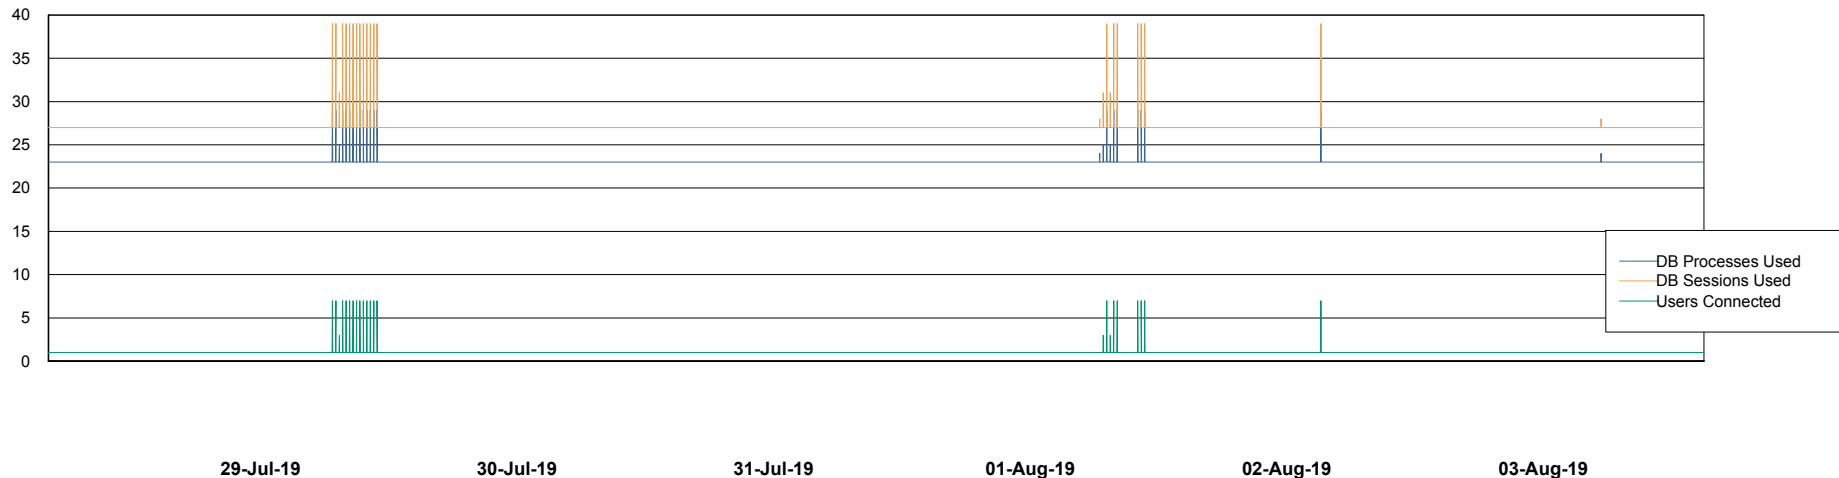

Weekly SLA Customer Report

Customer RSS Production
Database ID 52

Database Performance RSSDB_Production

Weekly SLA Customer Report

Customer RSS Production
Database ID 52

Database Performance RSSDB_Standby

Weekly SLA Customer Report