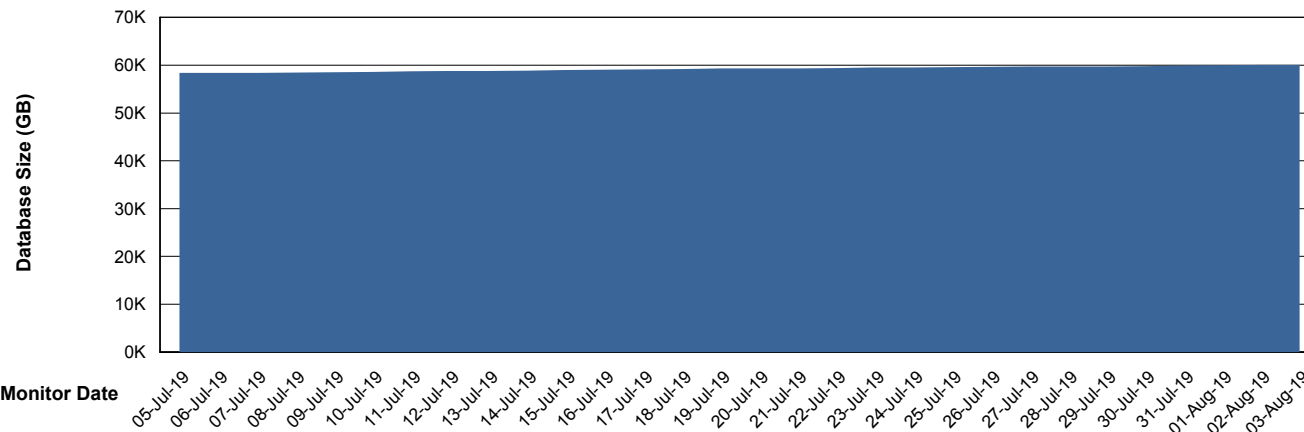

DATABASE SIZE RSSDB_Production

Database growth over last month