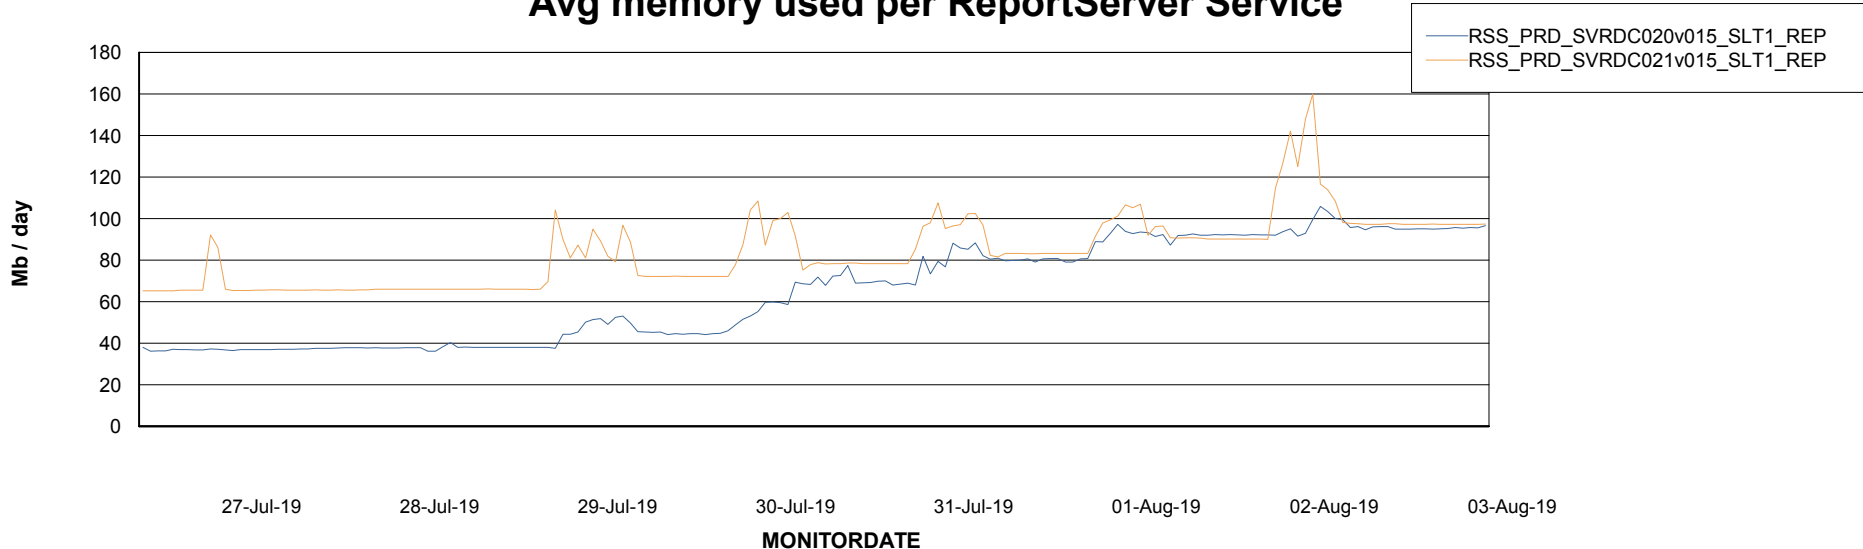

ABSSolute Application ReportServer Services

Avg memory used per ReportServer Service