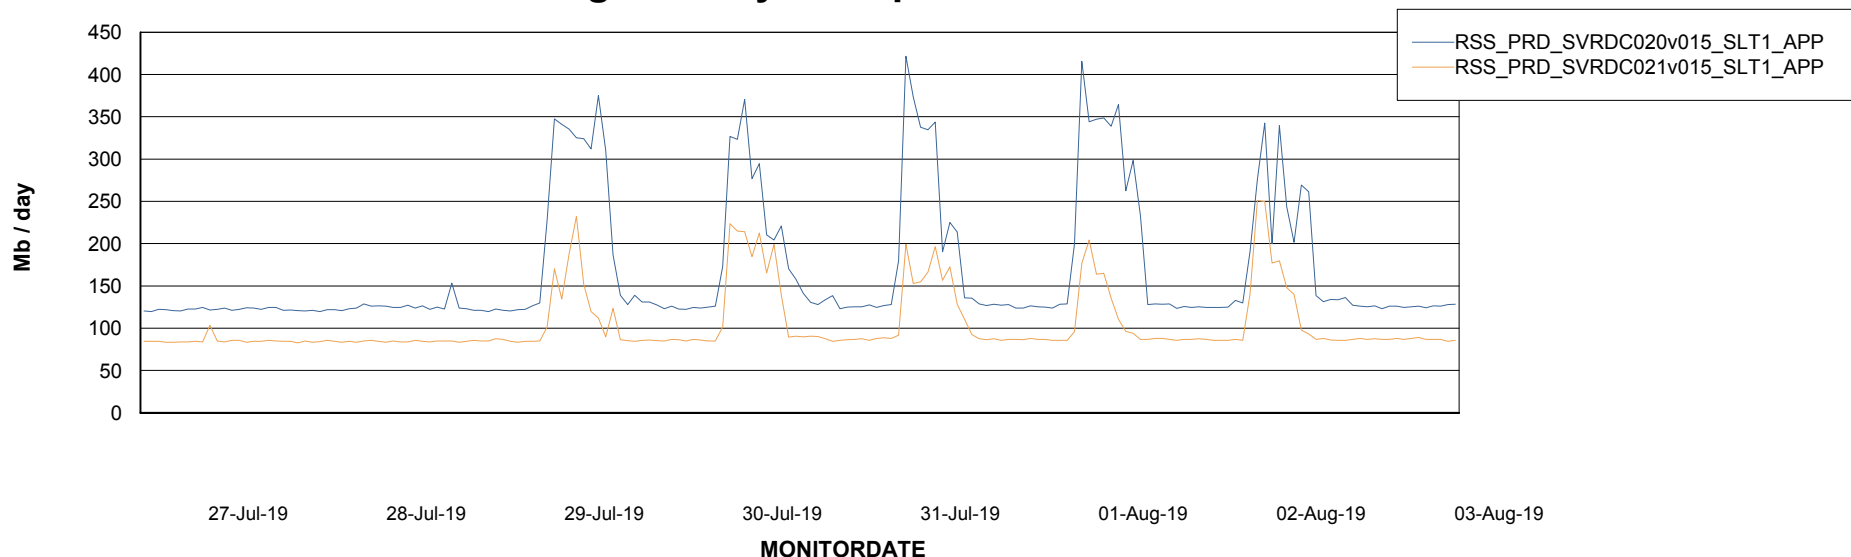

ABSSolute Application Server Services

Avg memory used per ABS Server Service