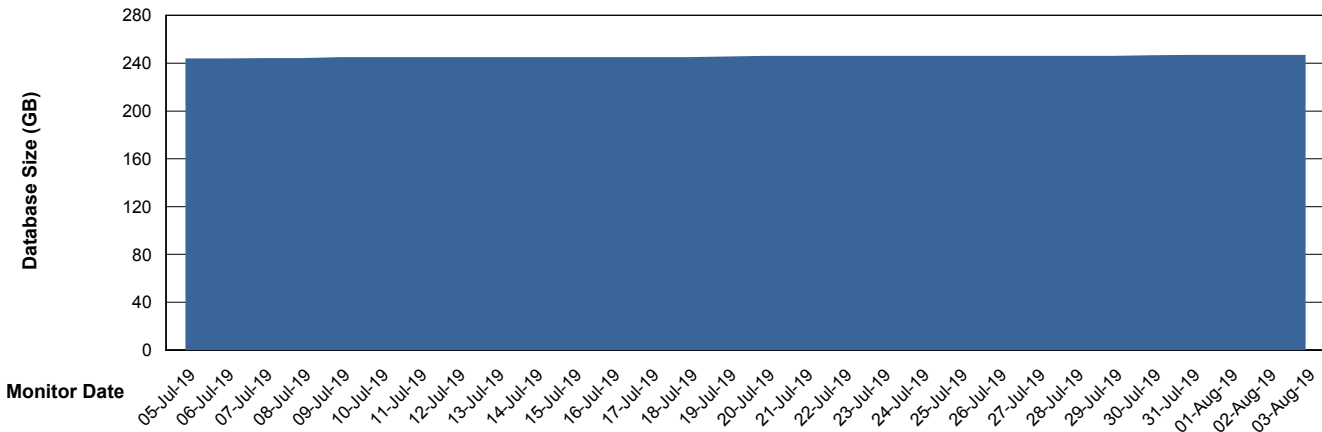

DATABASE SIZE PCODB_Production

Database growth over last month

Database Tablespace PCODB_Production

Date	Tablespace Name	Filesize (Gb)	Usedsize (Gb)	Percentage free
03-Aug-19	ABSDATA	150	89	41
	INDX	200	125	38
02-Aug-19	ABSDATA	150	89	41
	INDX	200	125	38
01-Aug-19	ABSDATA	150	89	41
	INDX	200	125	38
31-Jul-19	ABSDATA	150	89	41
	INDX	200	125	38
30-Jul-19	ABSDATA	150	89	41
	INDX	200	125	38
29-Jul-19	ABSDATA	150	89	41
	INDX	200	125	38
28-Jul-19	ABSDATA	150	89	41
	INDX	200	125	38