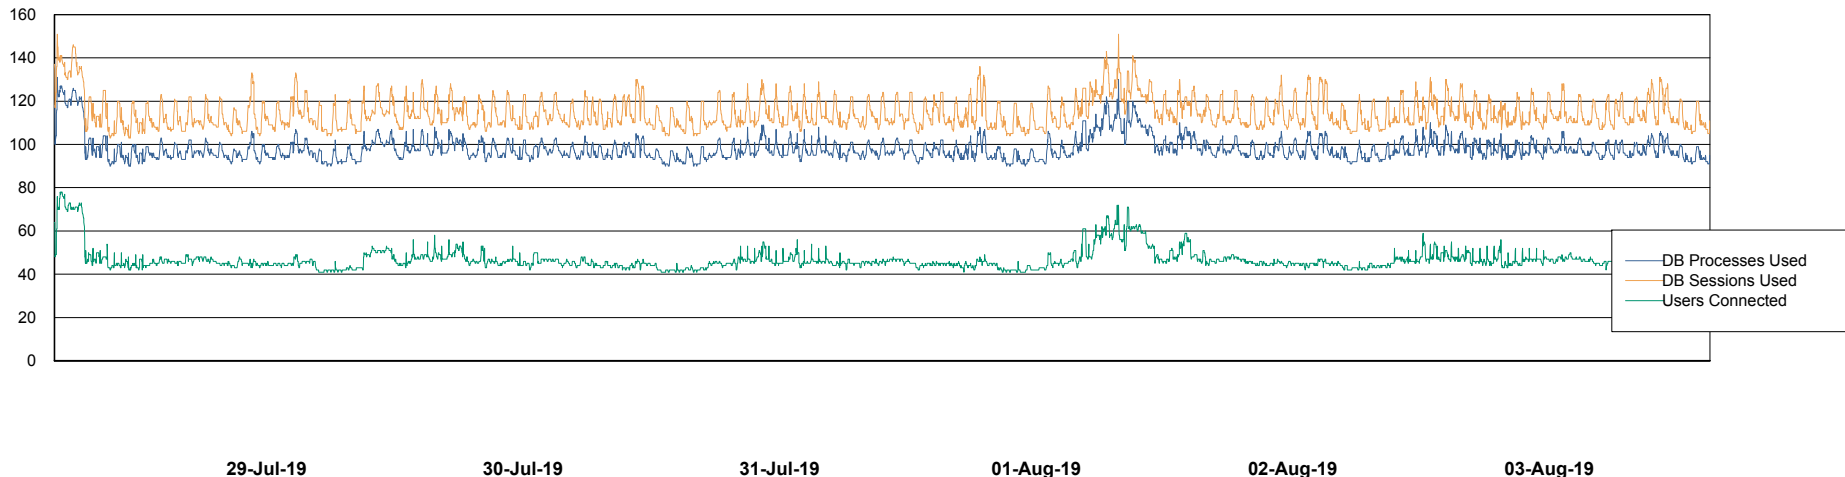

Database Performance PCODB_Production