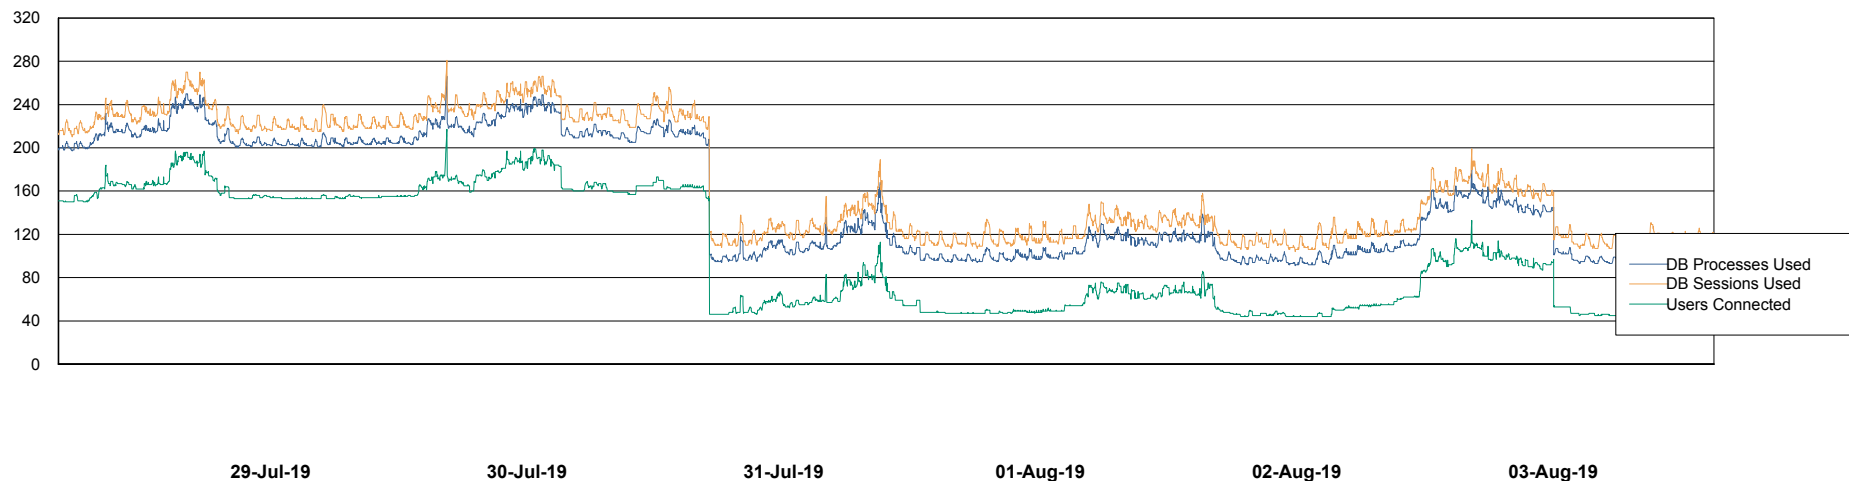

Weekly SLA Customer Report

Customer NIX_Production
Database ID 51

Database Performance NIXDB_BI

Weekly SLA Customer Report

Customer NIX_Production
Database ID 51

Database Performance NIXDB_Production

Weekly SLA Customer Report