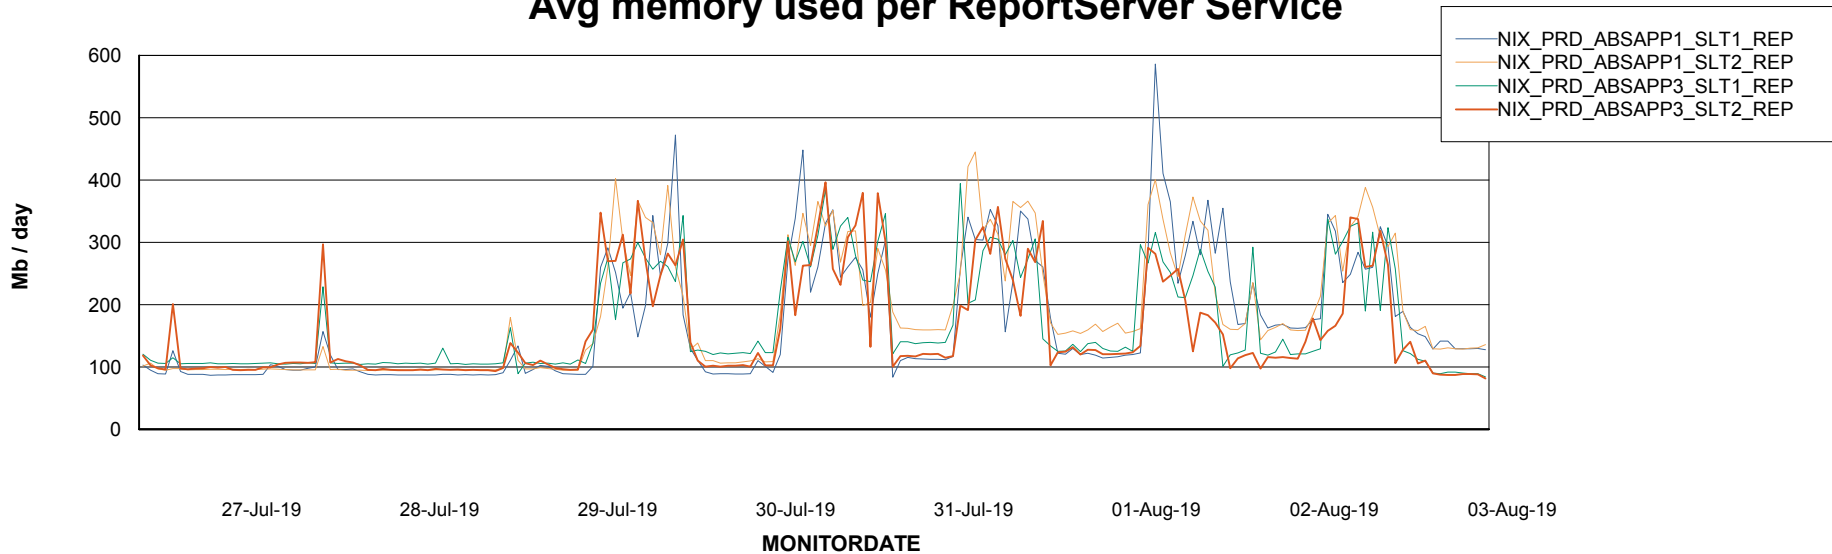

Avg users per day per ABS server

Weekly SLA Customer Report

Customer NIX_Production
Database ID 51

ABSSolute Application ReportServer Services

Avg memory used per ReportServer Service

Weekly SLA Customer Report