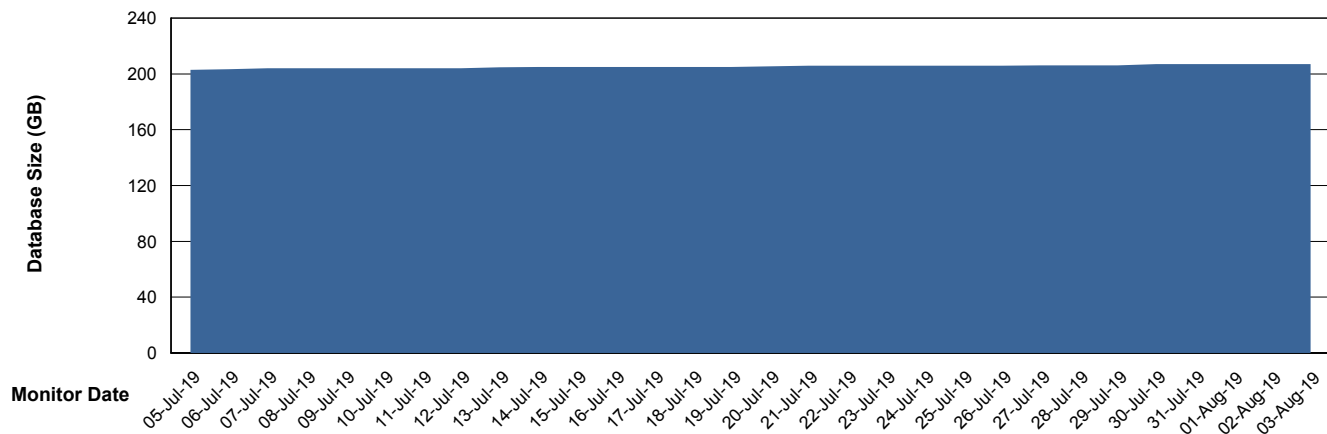

Weekly SLA Customer Report

Customer NIX_Production
Database ID 51

Database Performance NIXDB_BI

Weekly SLA Customer Report

Customer NIX_Production
Database ID 51

Database Performance NIXDB_Production

Weekly SLA Customer Report

Customer NIX_Production
Database ID 51

Database Performance NIXDB_Standby

Weekly SLA Customer Report

Customer NIX_Production
Database ID 51

DATABASE SIZE NIXDB_BI

Database growth over last month

DATABASE SIZE NIXDB_Production

Database growth over last month

Weekly SLA Customer Report

Customer NIX_Production
Database ID 51

Database Tablespace		NIXDB_BI		
Date	Tablespace Name	Filesize (Gb)	Usedsize (Gb)	Percentage free
03-Aug-19	ABSDATA	72	59	18
	INDX	72	60	17
02-Aug-19	ABSDATA	72	59	18
	INDX	72	60	17
01-Aug-19	ABSDATA	72	59	18
	INDX	72	60	17
31-Jul-19	ABSDATA	72	59	18
	INDX	72	60	17
30-Jul-19	ABSDATA	72	59	18
	INDX	72	60	17
29-Jul-19	ABSDATA	72	59	18
	INDX	72	60	17
28-Jul-19	ABSDATA	72	59	18
	INDX	72	60	17