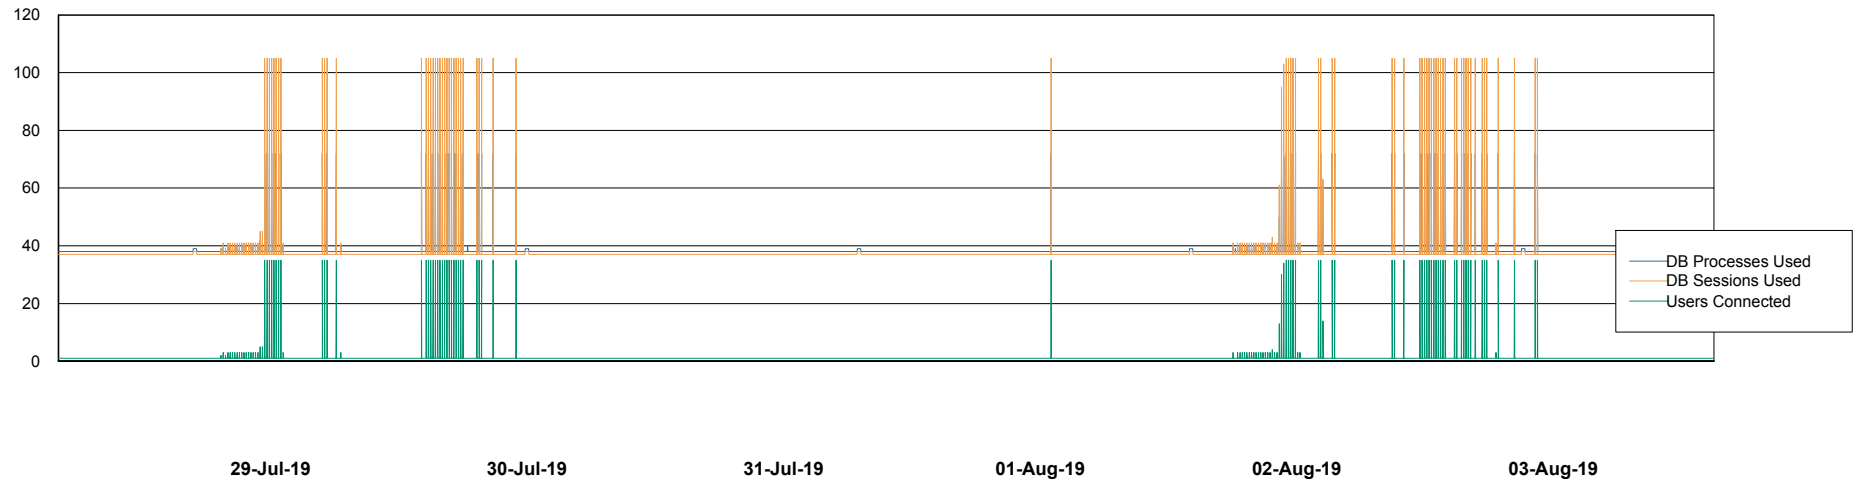

Database Performance NIXDB_Standby