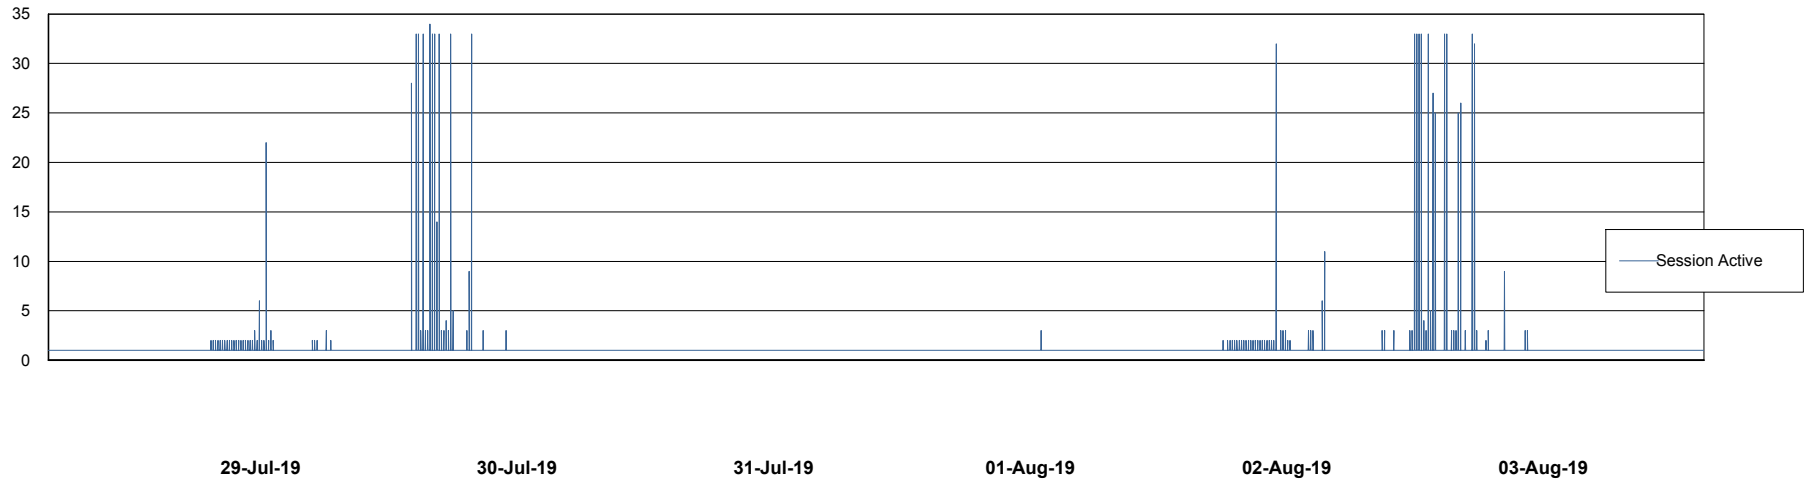

Database Performance NIXDB_Standby