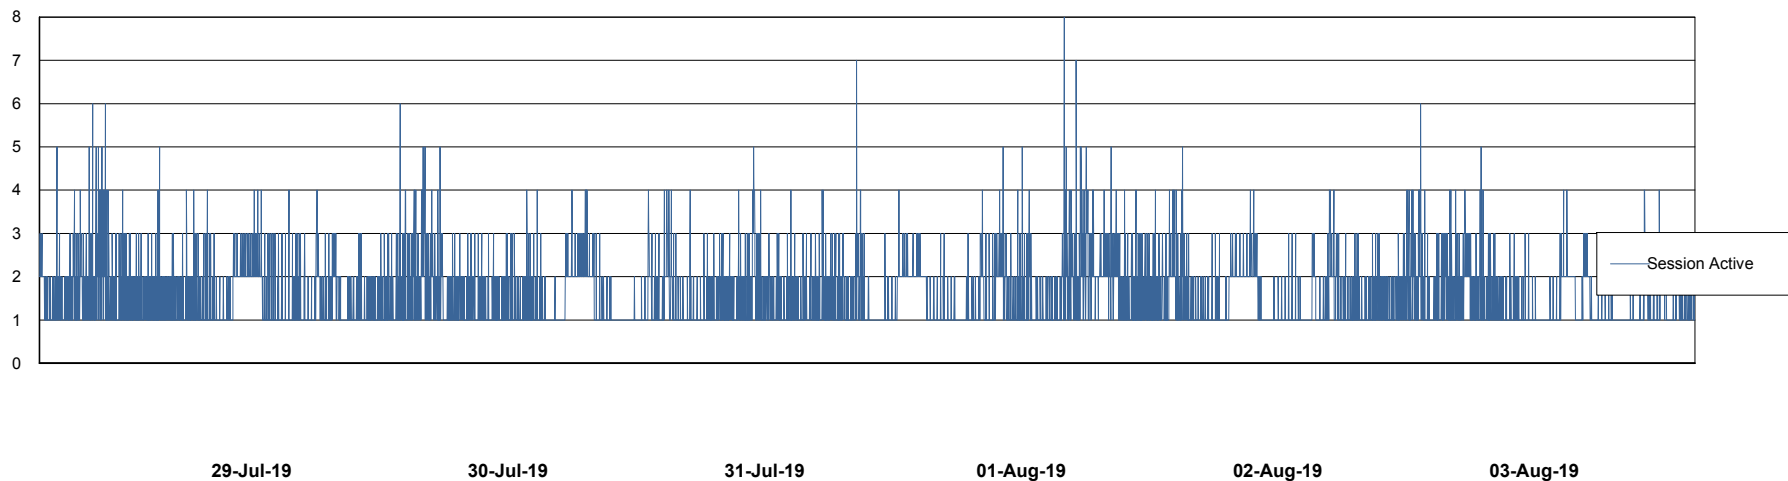

Weekly SLA Customer Report

Customer NIX_Production
Database ID 51

Database Performance NIXDB_BI

Weekly SLA Customer Report

Customer NIX_Production
Database ID 51

Database Performance NIXDB_Production

Weekly SLA Customer Report