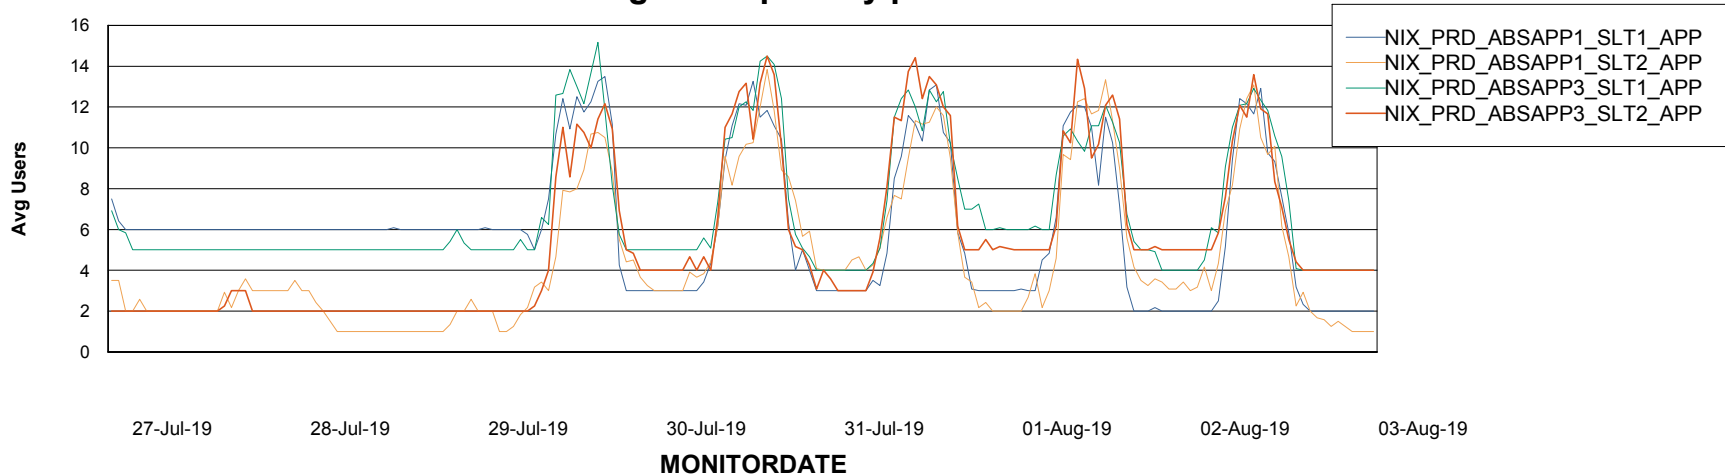

Avg users per day per ABS server