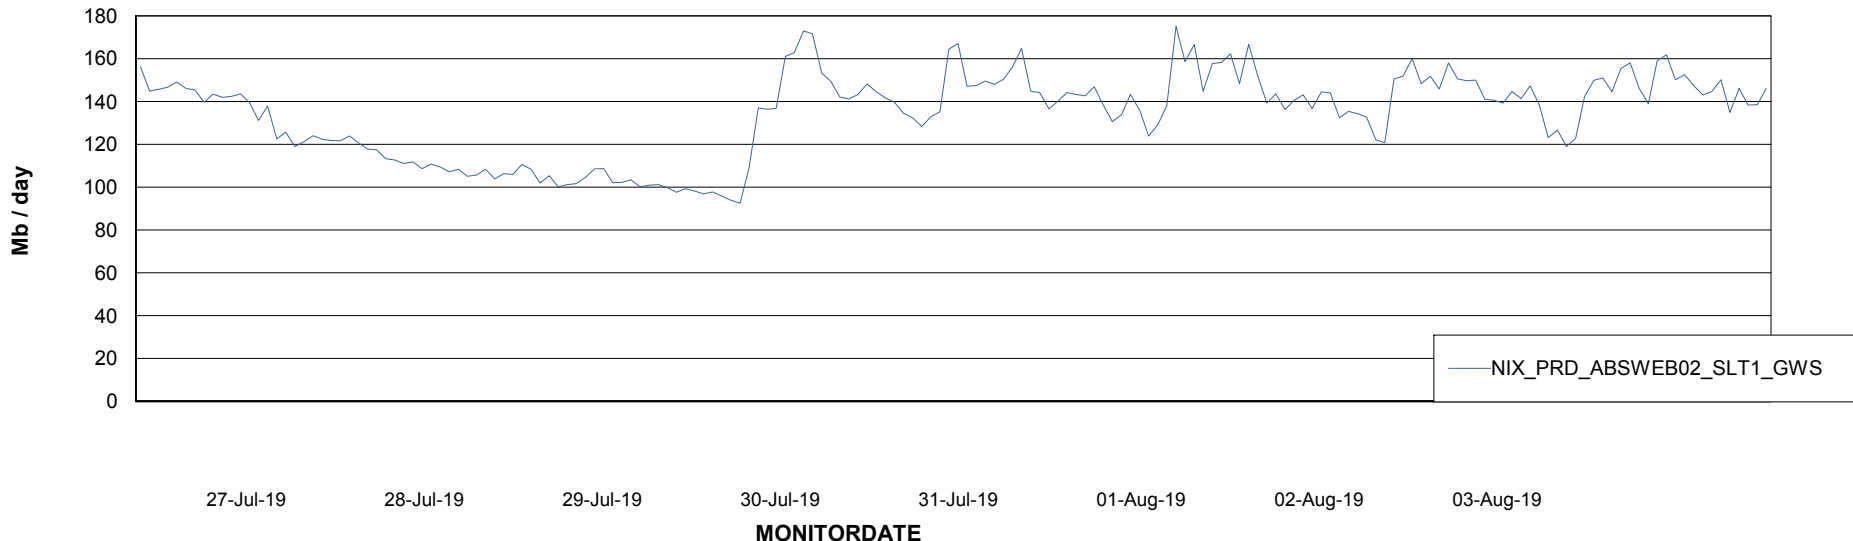

ABSSolute Web Component Services

Avg memory used per ABS Web component