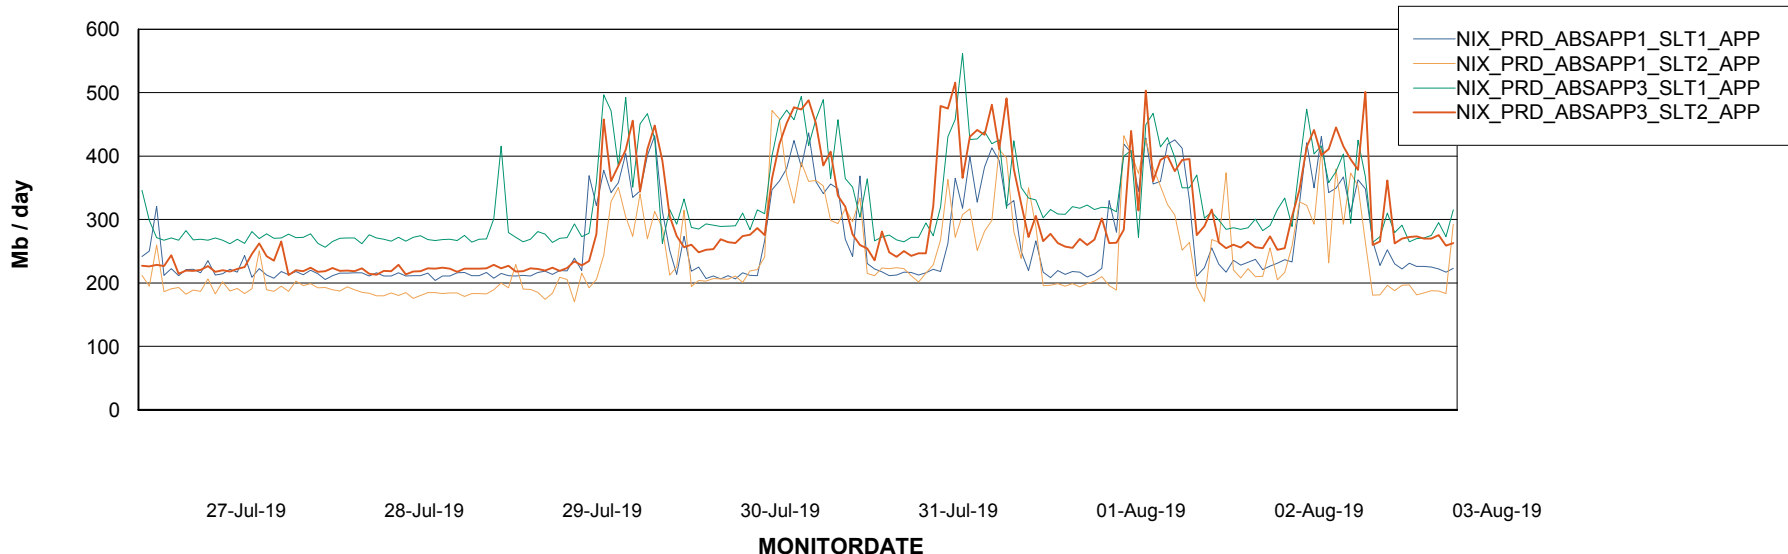

Standby Database Health NIX_Production

Recovery lag for last 7 days

Weekly SLA Customer Report

Customer NIX_Production
Database ID 51

ABSSolute Application Server Services

Avg memory used per ABS Server Service