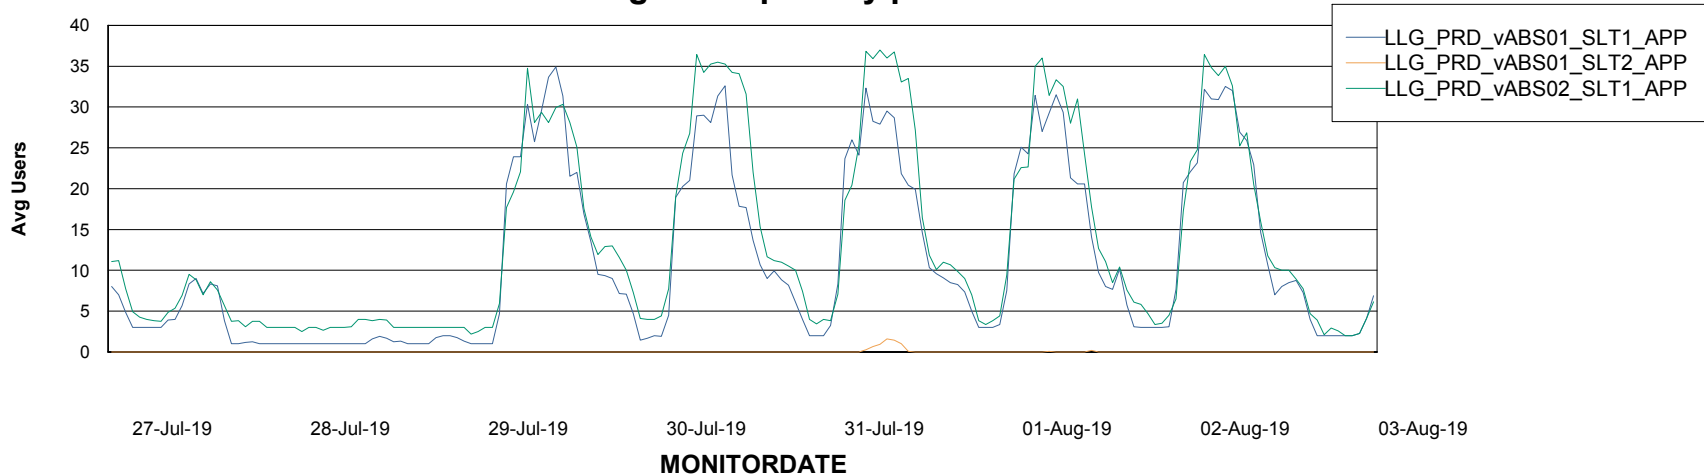

Avg users per day per ABS server