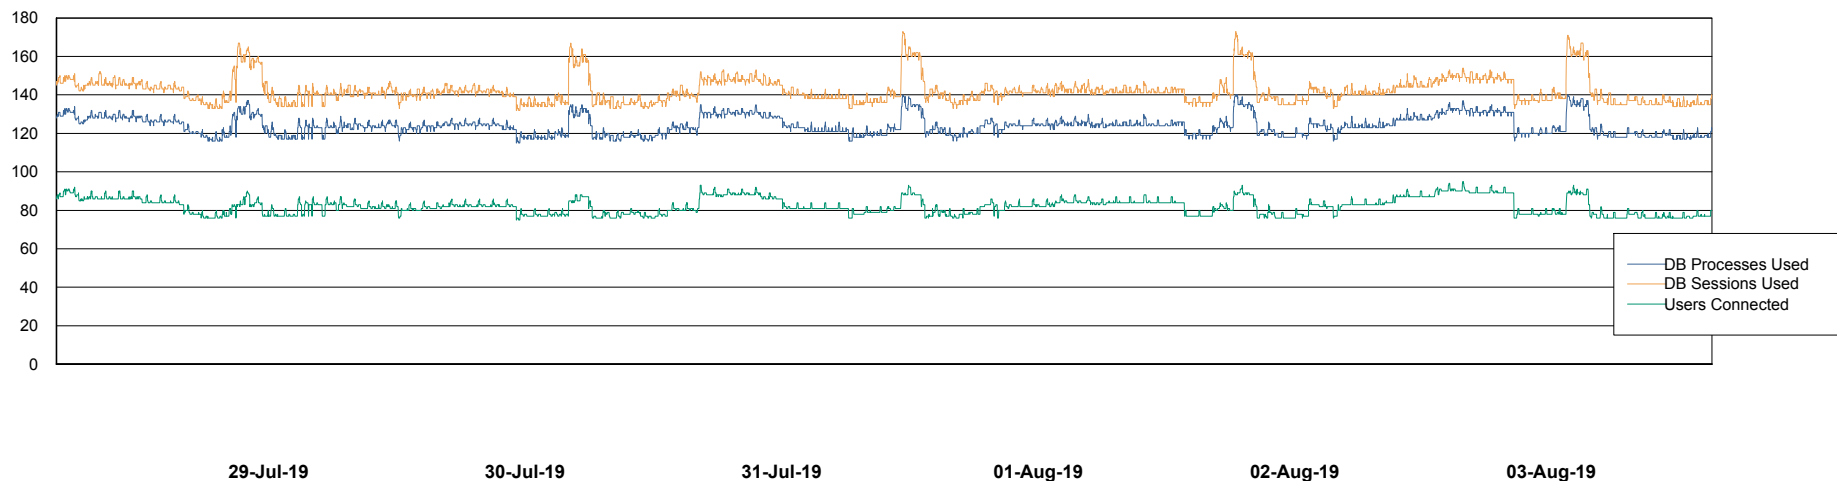

Database Performance LLGDB_Production