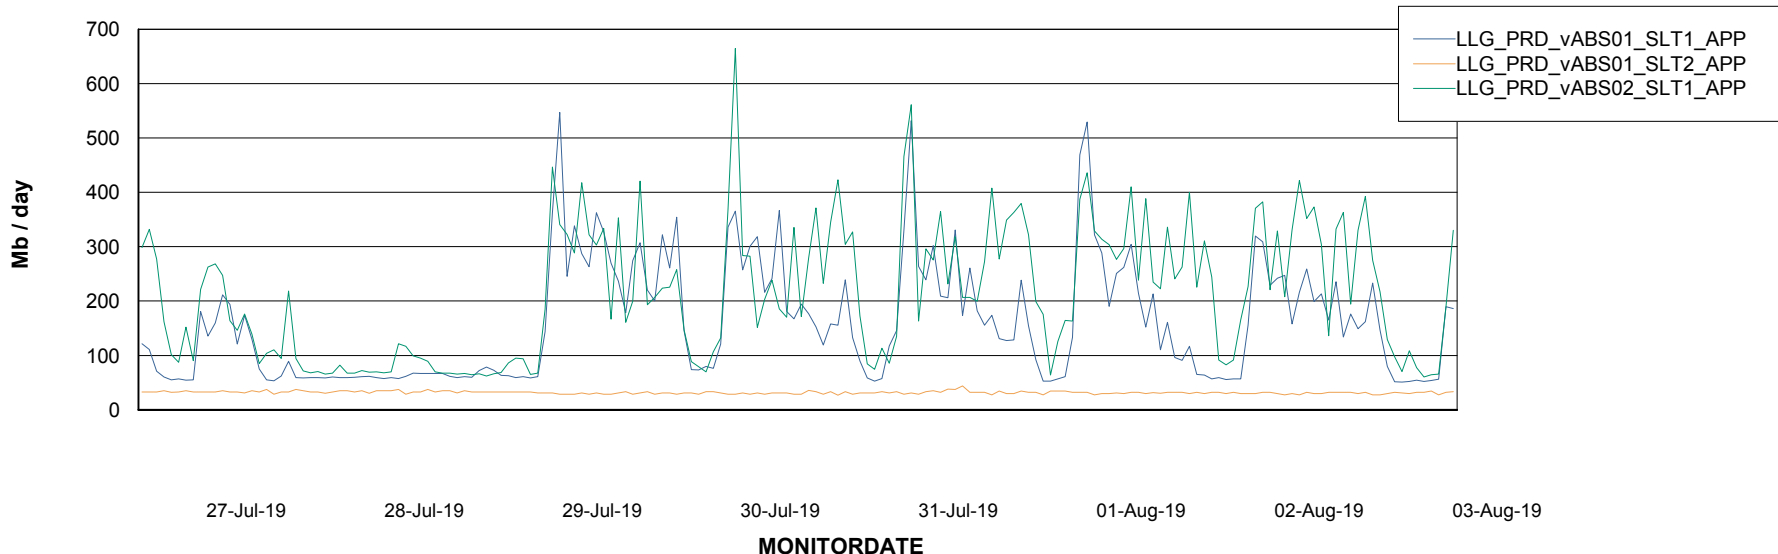

ABSSolute Application Server Services

Avg memory used per ABS Server Service