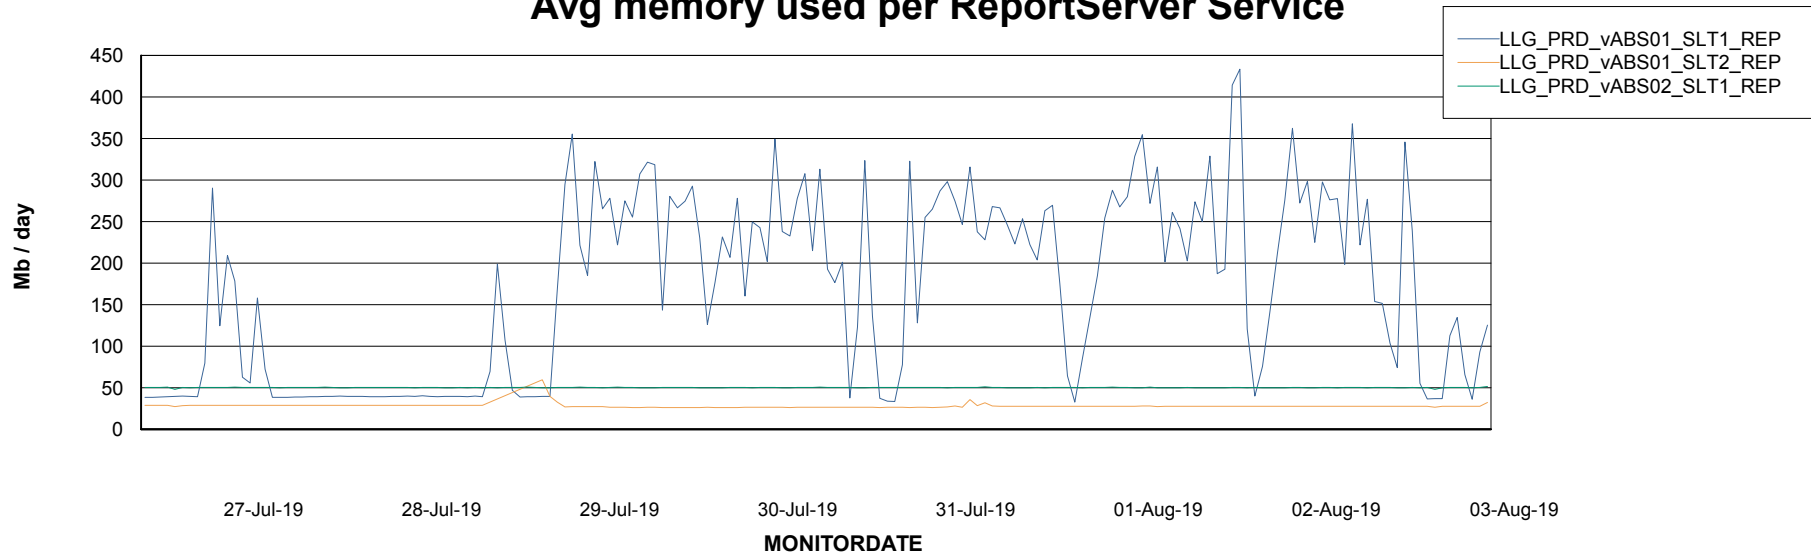

ABSSolute Application ReportServer Services

Avg memory used per ReportServer Service