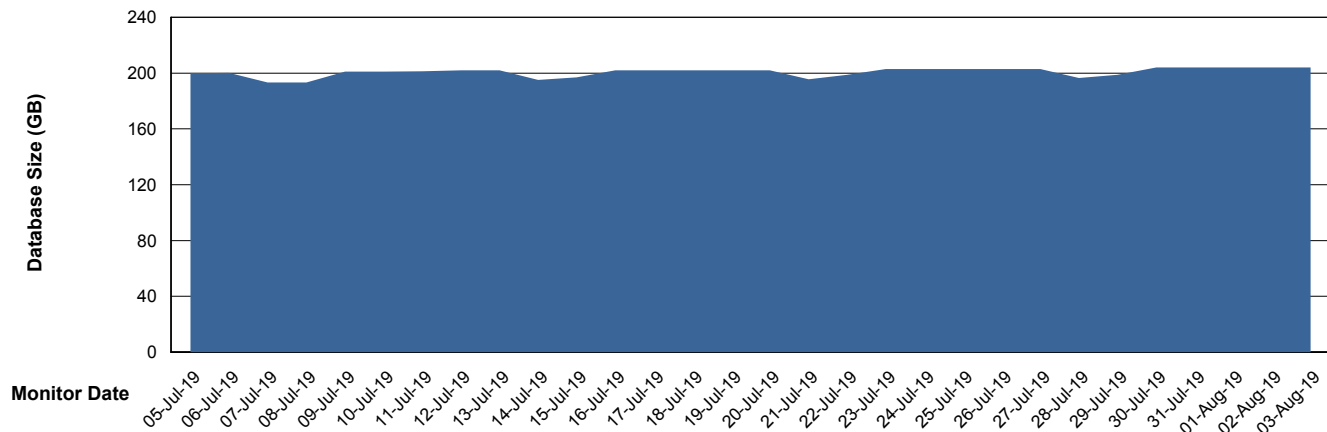

DATABASE SIZE LLGDB_Production

Database growth over last month