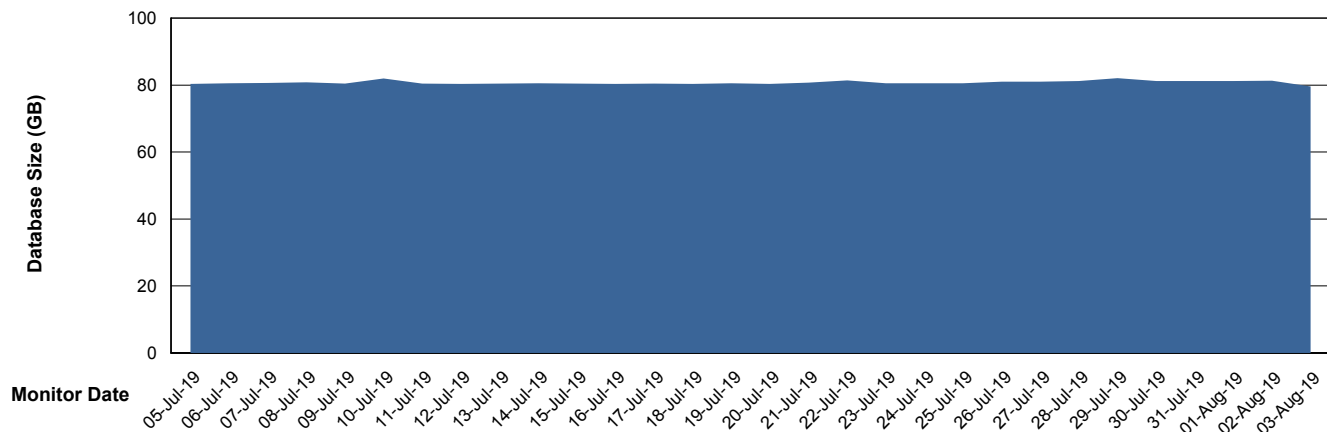

DATABASE SIZE LLGDBBI_Production

Database growth over last month