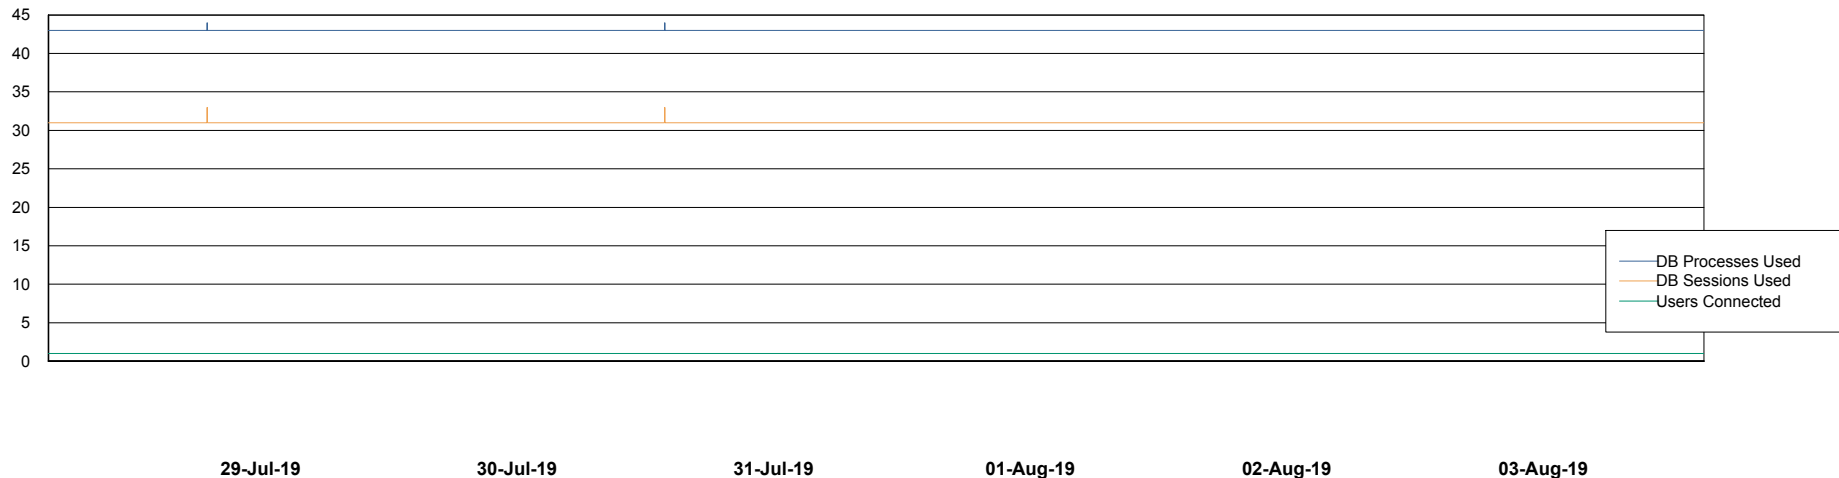

Weekly SLA Customer Report

Customer KLA_Production
Database ID 65

Database Performance KLADB_Production

Weekly SLA Customer Report

Customer KLA_Production
Database ID 65

Database Performance KLADB_Standby

Weekly SLA Customer Report