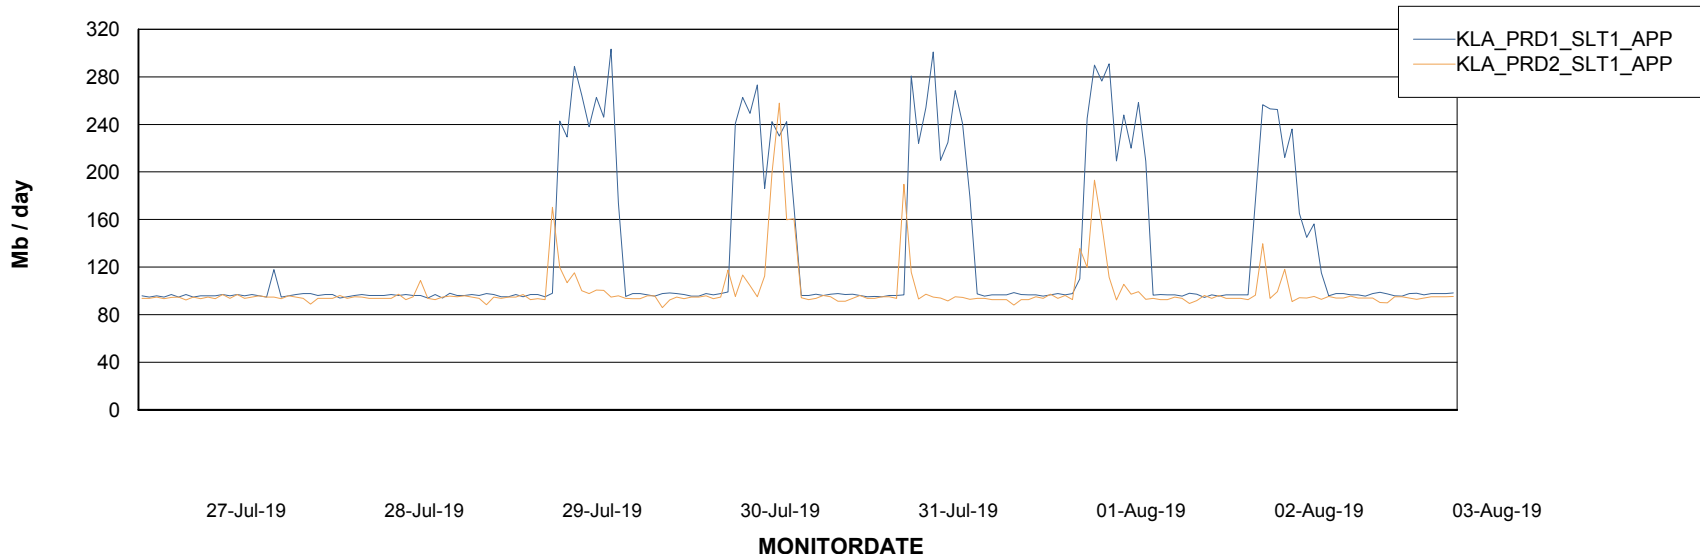

ABSSolute Application Server Services

Avg memory used per ABS Server Service