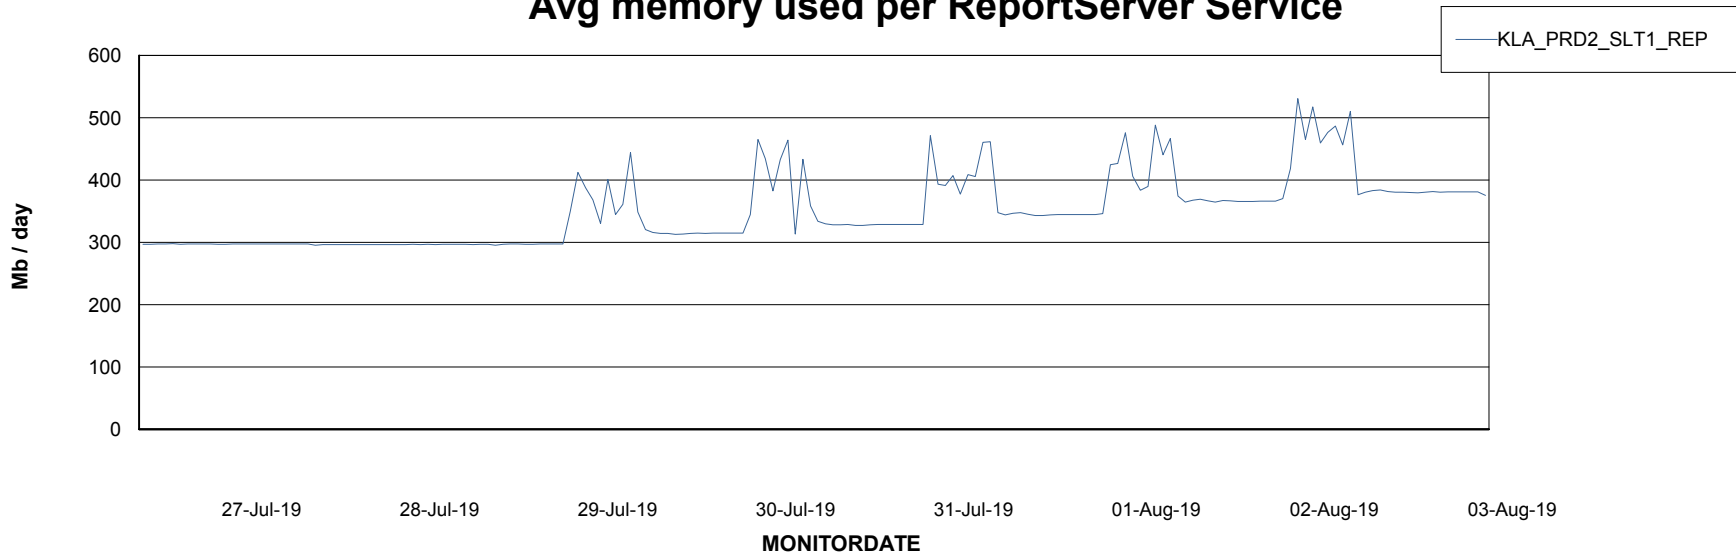

ABSSolute Application ReportServer Services

Avg memory used per ReportServer Service