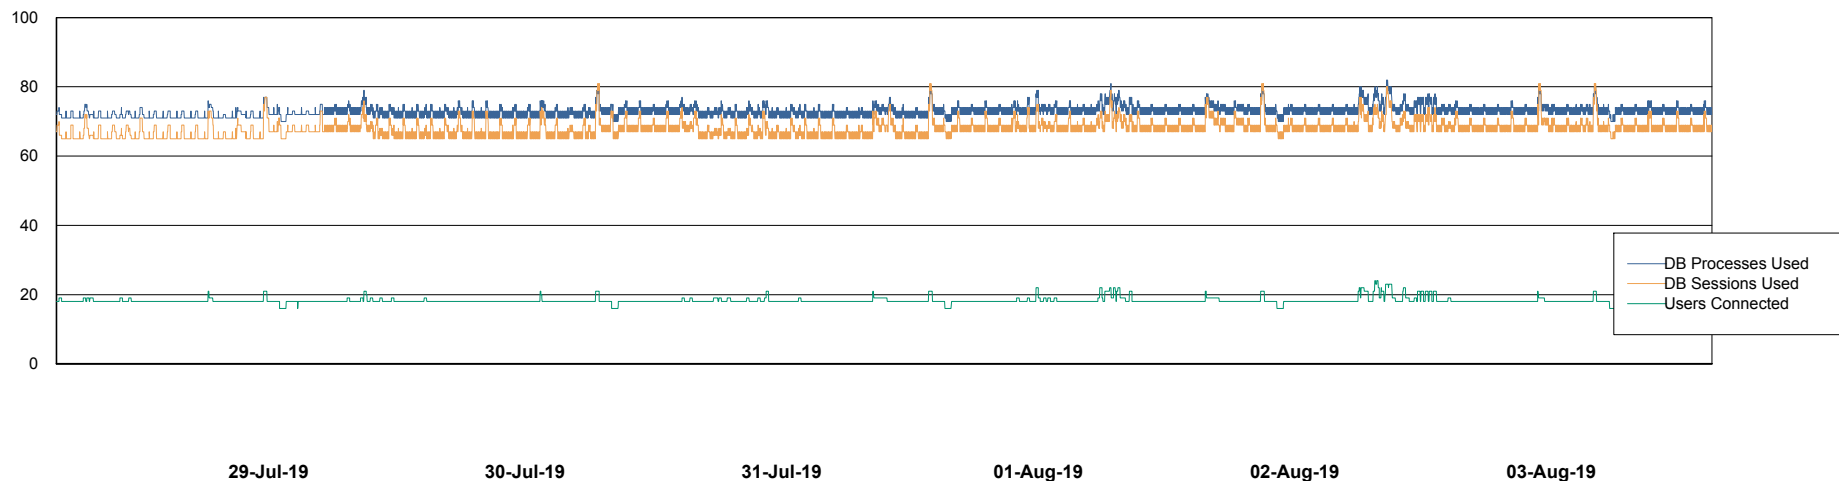

Weekly SLA Customer Report

Customer KLA_Production
Database ID 65

Database Performance KLADB_Production

Weekly SLA Customer Report

Customer KLA_Production
Database ID 65

Database Performance KLADB_Standby

Weekly SLA Customer Report