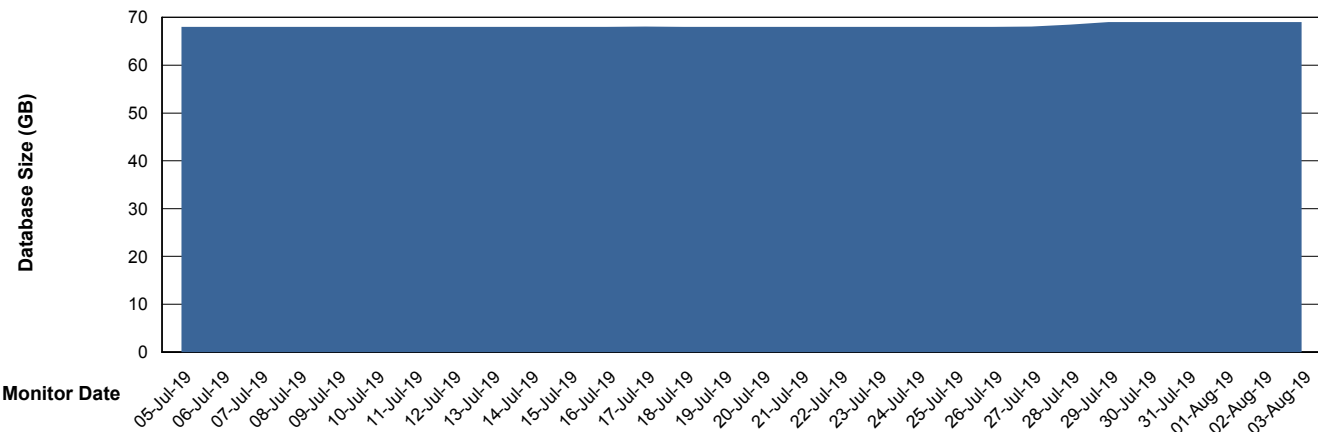

Database growth over last month

Database Tablespace KLADB_Production

Date	Tablespace Name	Filesize (Gb)	Usedsize (Gb)	Percentage free
03-Aug-19	ABSDATA	40	34	15
	INDX	38	31	18
02-Aug-19	ABSDATA	40	34	15
	INDX	38	31	18
01-Aug-19	ABSDATA	40	34	15
	INDX	38	31	18
31-Jul-19	ABSDATA	40	34	15
	INDX	38	31	18
30-Jul-19	ABSDATA	40	34	15
	INDX	38	31	18
29-Jul-19	ABSDATA	40	34	15
	INDX	38	31	18
28-Jul-19	ABSDATA	40	34	15
	INDX	38	31	18