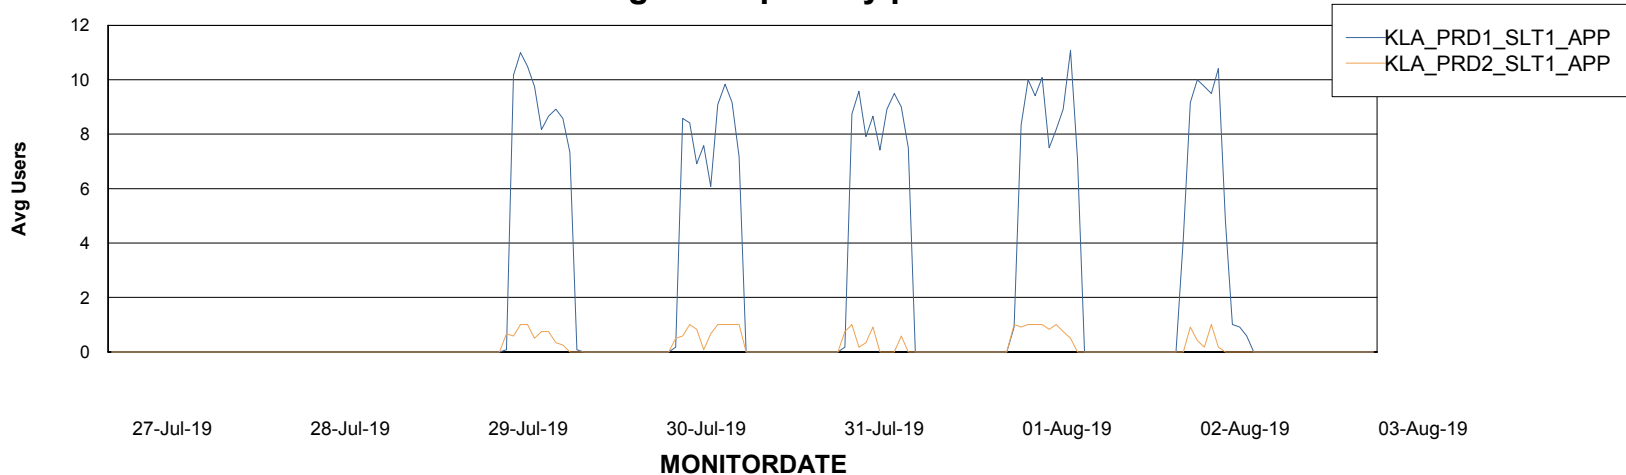

Weekly SLA Customer Report

Customer KLA_Production
Database ID 65

ABSSolute Application Server Services

Avg memory used per ABS Server Service

Avg users per day per ABS server

Weekly SLA Customer Report

Customer KLA_Production
Database ID 65