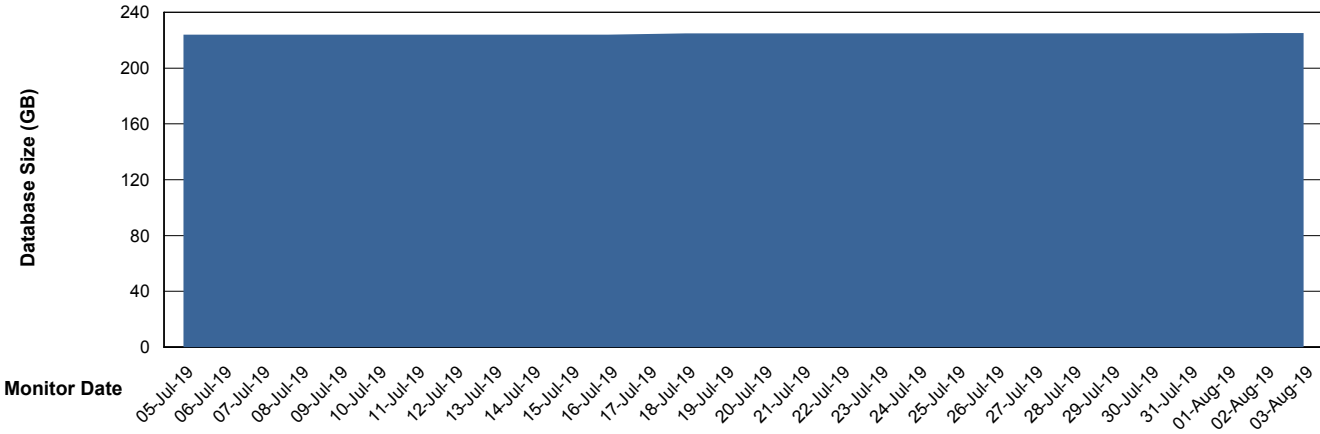

Weekly SLA Customer Report

Customer FIS_Production
Database ID 46

Database Performance FISDB_Production

Weekly SLA Customer Report

Customer FIS_Production
Database ID 46

Database Performance FISDB_Standby

Weekly SLA Customer Report

Customer FIS_Production
 Database ID 46

DATABASE SIZE FISDB_Production

Database growth over last month

Database Tablespace FISDB_Production

Date	Tablespace Name	Filesize (Gb)	Usedsize (Gb)	Percentage free
03-Aug-19	ABSDATA	111	90	19
	INDX	150	130	13
02-Aug-19	ABSDATA	111	90	19
	INDX	150	130	13
01-Aug-19	ABSDATA	111	90	19
	INDX	150	130	13
31-Jul-19	ABSDATA	111	90	19
	INDX	150	130	13
30-Jul-19	ABSDATA	111	90	19
	INDX	150	130	13
29-Jul-19	ABSDATA	111	90	19
	INDX	150	130	13
28-Jul-19	ABSDATA	111	90	19
	INDX	150	130	13