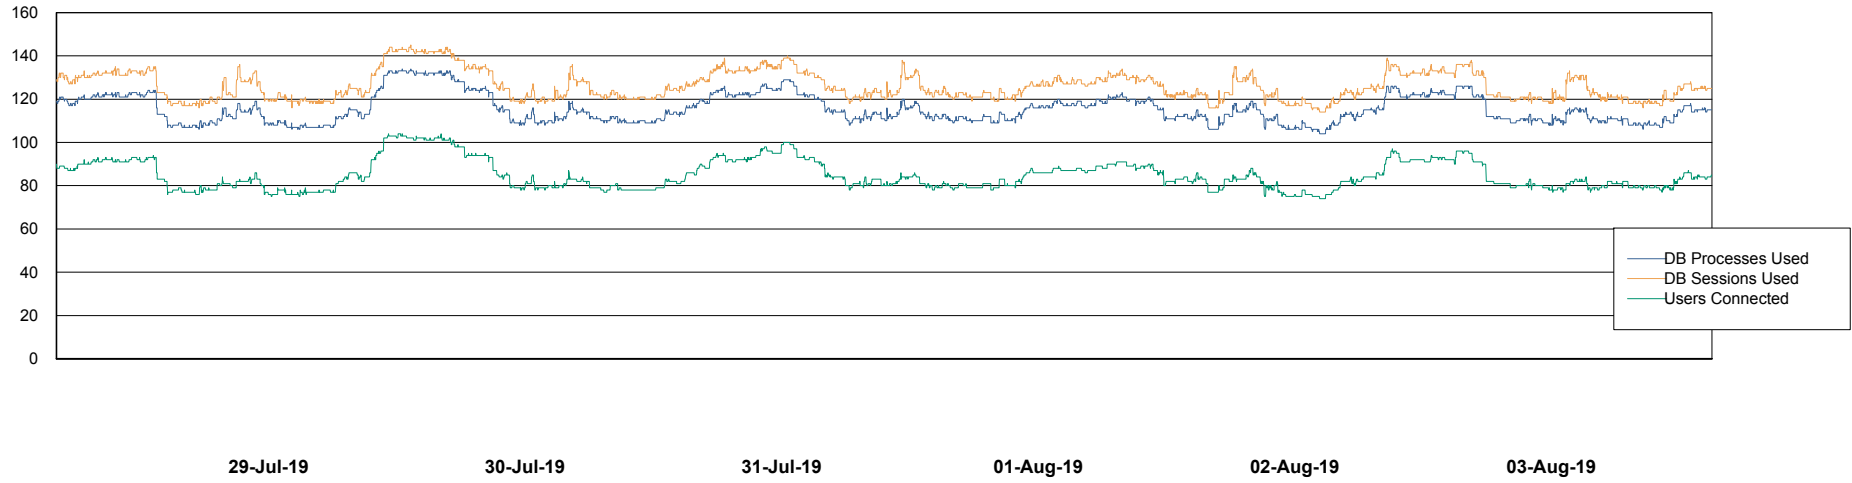

Harddisk Usage FIS_PRD_ORACLE2

	Free disk space on c: (%)	Total disk space on c: (Gb)	Free disk space on l: (%)	Total disk space on l: (Gb)	Free disk space on o: (%)	Total disk space on o: (Gb)
03-Aug-19	67	279	18	279	3	373
02-Aug-19	67	279	18	279	3	373
01-Aug-19	67	279	18	279	3	373
31-Jul-19	67	279	18	279	3	373
30-Jul-19	67	279	18	279	3	373
29-Jul-19	67	279	18	279	3	373
28-Jul-19	67	279	19	279	3	373

Weekly SLA Customer Report

Customer FIS_Production
Database ID 46

Database Performance FISDB_Production

Weekly SLA Customer Report

Customer FIS_Production
Database ID 46

Database Performance FISDB_Standby

Weekly SLA Customer Report