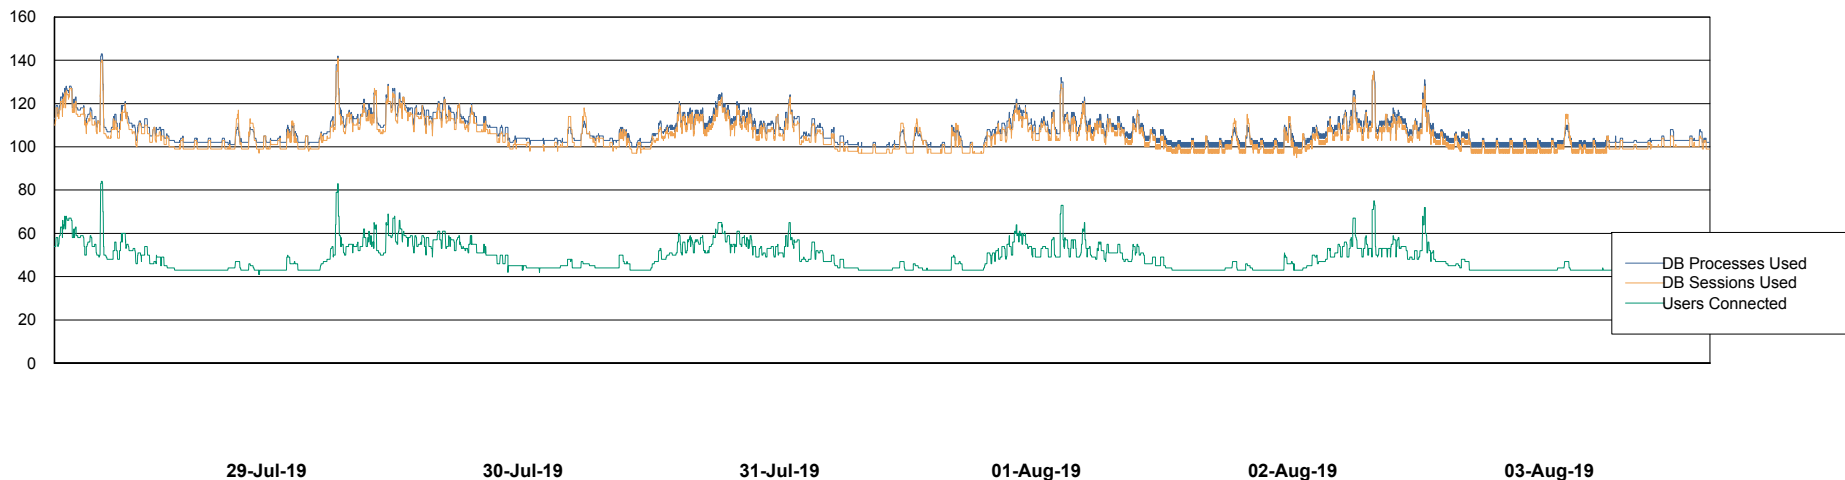

Database Performance ELJDB_Production