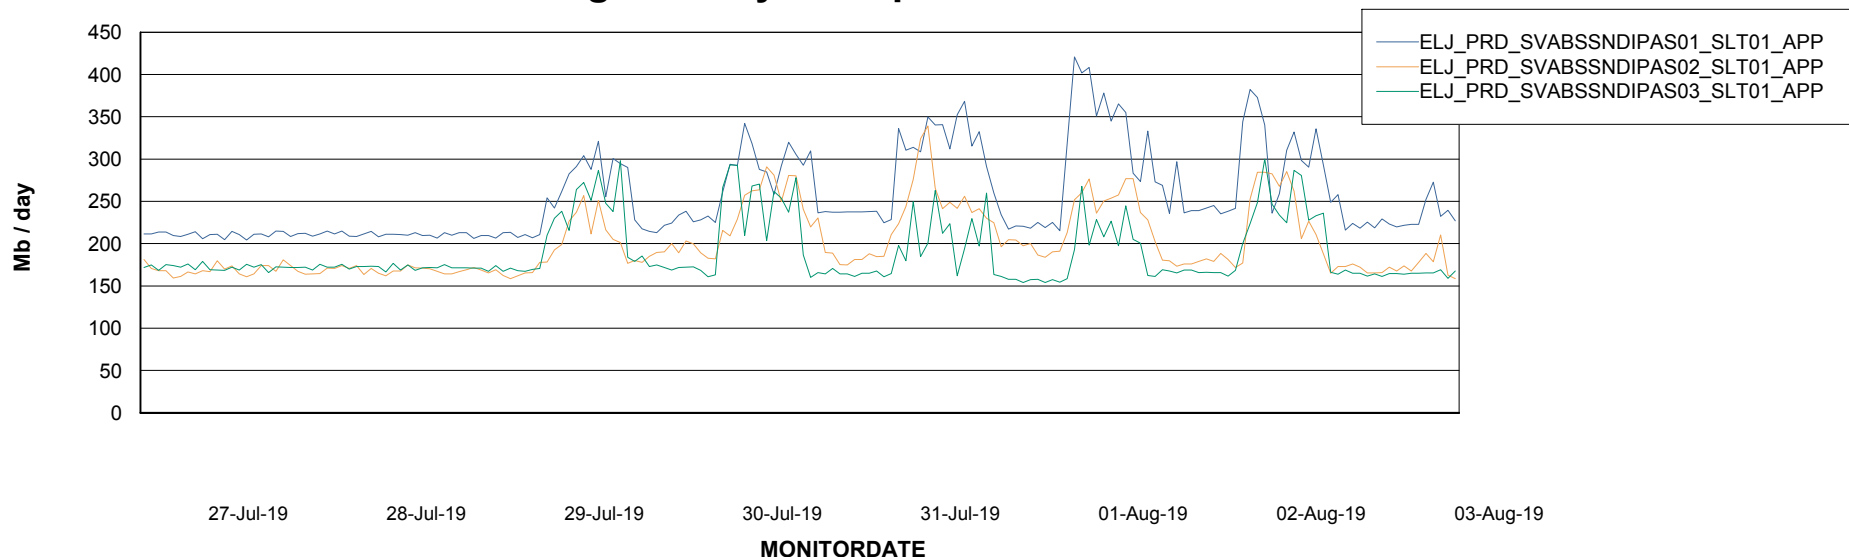

Customer ELJ Production
 Database ID 72

DATABASE SIZE ELJDB_Production

Database growth over last month

Database Tablespace ELJDB_Production

Date	Tablespace Name	Filesize (Gb)	Usedsize (Gb)	Percentage free
03-Aug-19	ABSDATA	28	23	18
	INDX	4	2	50
02-Aug-19	ABSDATA	28	23	18
	INDX	4	2	50
01-Aug-19	ABSDATA	28	23	18
	INDX	4	2	50
31-Jul-19	ABSDATA	28	23	18
	INDX	4	2	50
30-Jul-19	ABSDATA	28	23	18
	INDX	4	2	50
29-Jul-19	ABSDATA	28	22	21
	INDX	4	2	50
28-Jul-19	ABSDATA	28	22	21
	INDX	4	2	50

Weekly SLA Customer Report

Customer ELJ Production
Database ID 72

ABSSolute Application Server Services

Avg memory used per ABS Server Service

Avg users per day per ABS server

Weekly SLA Customer Report

Customer ELJ Production
Database ID 72