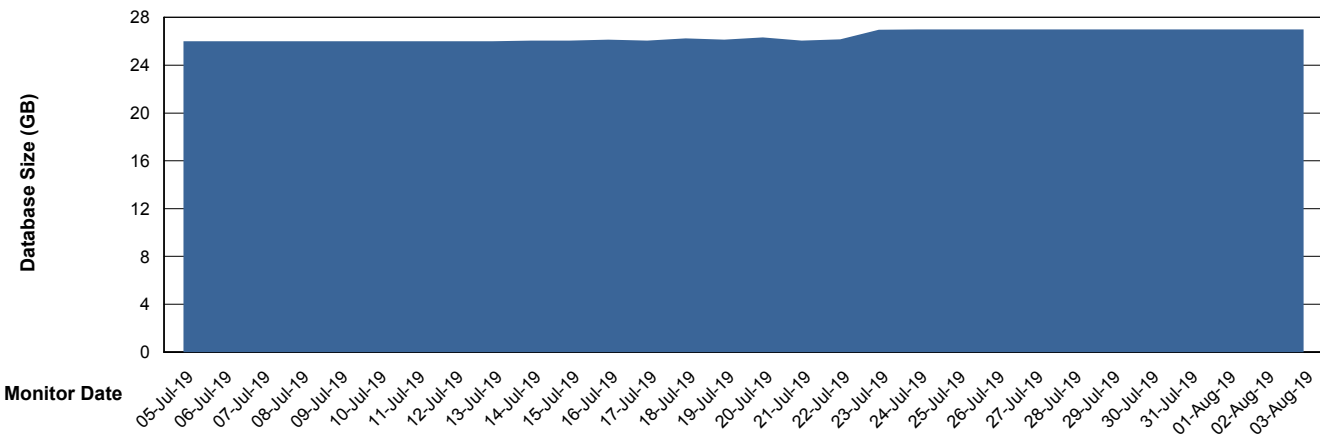

Weekly SLA Customer Report

Customer ELJ Production
Database ID 72

Database Performance ELJDB_Production

Weekly SLA Customer Report

Customer ELJ Production
Database ID 72

Database Performance ELJDB_Standby

Weekly SLA Customer Report

Customer ELJ Production
 Database ID 72

DATABASE SIZE ELJDB_Production

Database growth over last month

Database Tablespace ELJDB_Production

Date	Tablespace Name	Filesize (Gb)	Usedsize (Gb)	Percentage free
03-Aug-19	ABSDATA	28	23	18
	INDX	4	2	50
02-Aug-19	ABSDATA	28	23	18
	INDX	4	2	50
01-Aug-19	ABSDATA	28	23	18
	INDX	4	2	50
31-Jul-19	ABSDATA	28	23	18
	INDX	4	2	50
30-Jul-19	ABSDATA	28	23	18
	INDX	4	2	50
29-Jul-19	ABSDATA	28	22	21
	INDX	4	2	50
28-Jul-19	ABSDATA	28	22	21
	INDX	4	2	50