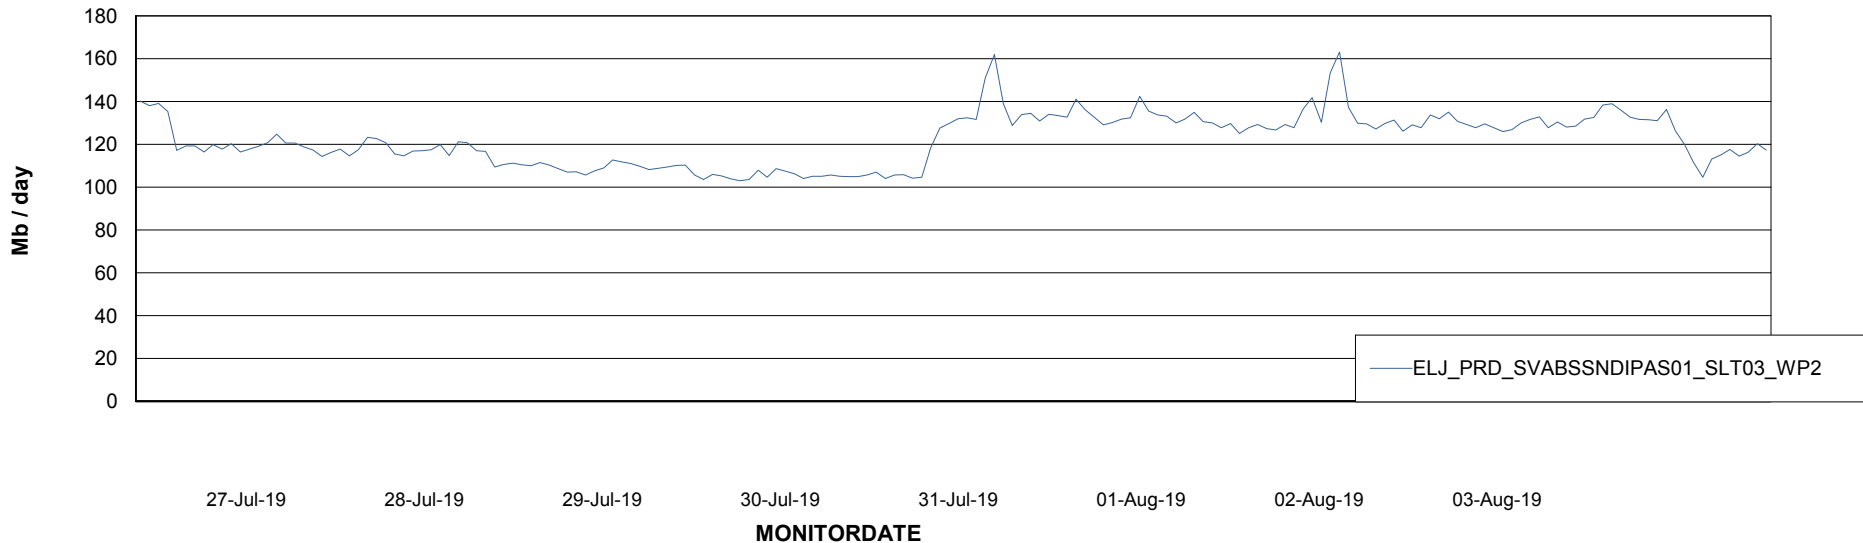

ABSSolute Application ReportServer Services

Avg memory used per ReportServer Service

Weekly SLA Customer Report

Customer ELJ Production
Database ID 72

ABSSolute Web Component Services

Avg memory used per ABS Web component