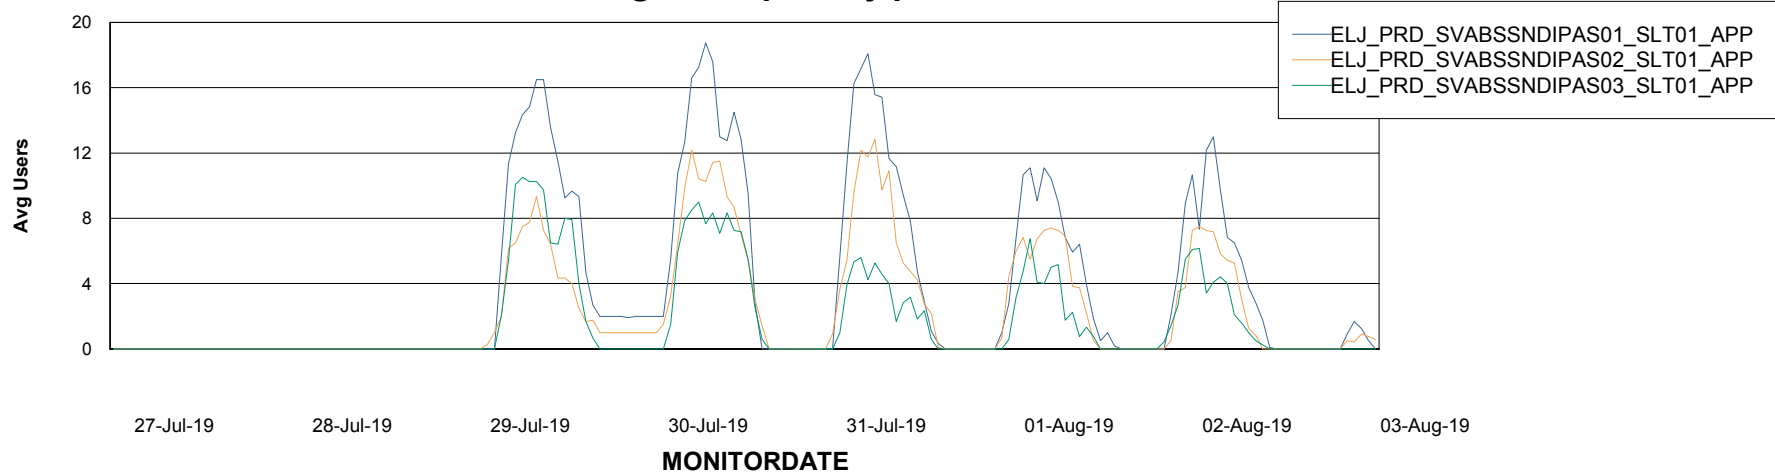

Weekly SLA Customer Report

Customer ELJ Production
Database ID 72

ABSSolute Application Server Services

Avg memory used per ABS Server Service

Avg users per day per ABS server

Weekly SLA Customer Report

Customer ELJ Production
Database ID 72