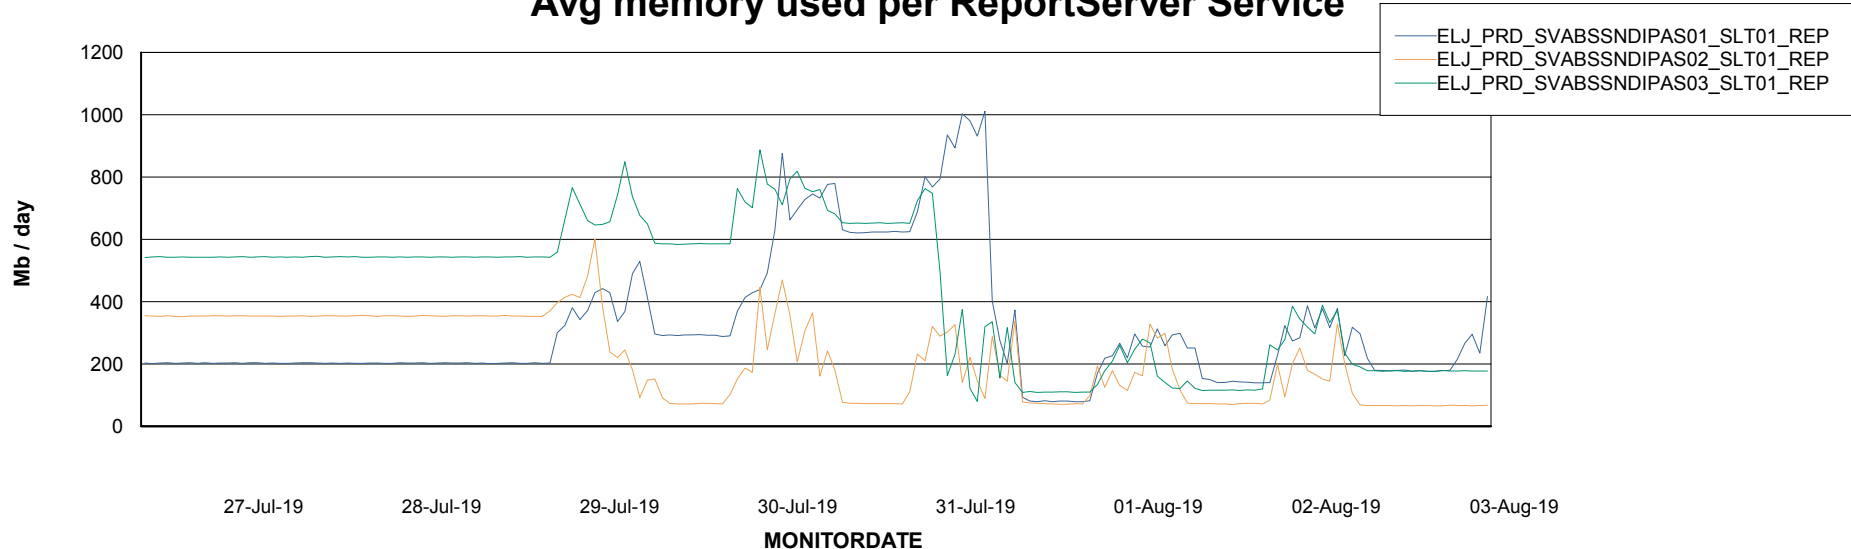

ABSSolute Application ReportServer Services

Avg memory used per ReportServer Service