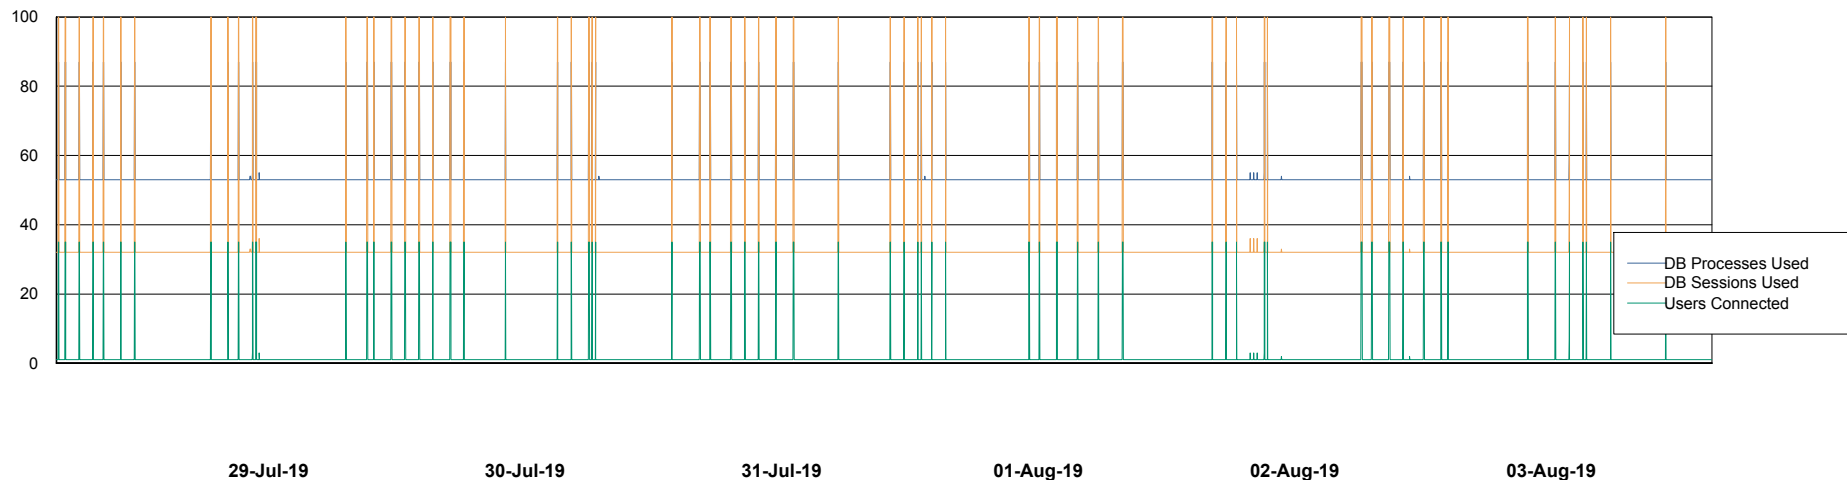

Weekly SLA Customer Report

Customer ECL Production
Database ID 77

Database Performance ECLDB_Production

Weekly SLA Customer Report

Customer ECL Production
Database ID 77

Database Performance ECLDB_Standby

Weekly SLA Customer Report

Customer ECL Production
 Database ID 77

DATABASE SIZE ECLDB_Production

Database growth over last month

Database Tablespace ECLDB_Production

Date	Tablespace Name	Filesize (Gb)	Usedsize (Gb)	Percentage free
03-Aug-19	ABSDATA	37	32	14
	INDX	8	1	88
02-Aug-19	ABSDATA	37	32	14
	INDX	8	1	88
01-Aug-19	ABSDATA	37	32	14
	INDX	8	1	88
31-Jul-19	ABSDATA	37	32	14
	INDX	8	1	88
30-Jul-19	ABSDATA	37	32	14
	INDX	8	1	88
29-Jul-19	ABSDATA	37	32	14
	INDX	8	1	88
28-Jul-19	ABSDATA	37	32	14
	INDX	8	1	88