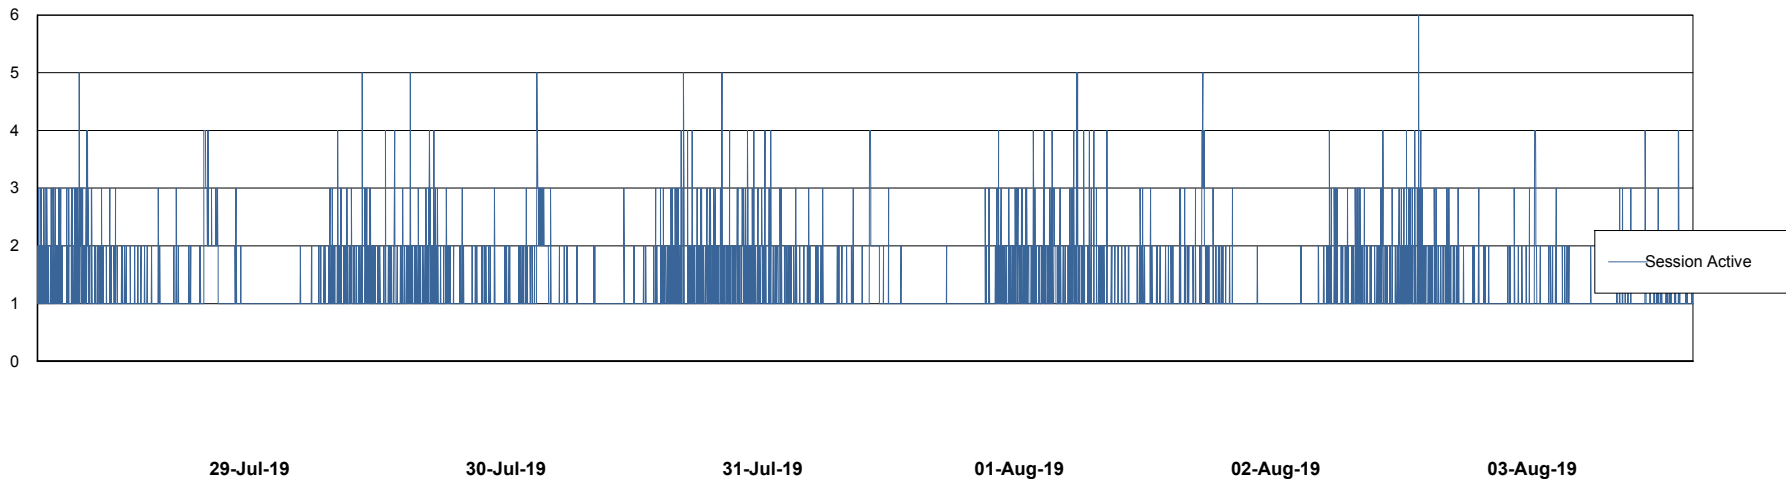

Weekly SLA Customer Report

Customer ECL Production
Database ID 77

Harddisk Usage ECL_PRD_ECL-ABS-WEB

	Free disk space on c: (%)	Total disk space on c: (Gb)
03-Aug-19	81	127
02-Aug-19	81	127
01-Aug-19	81	127
31-Jul-19	81	127
30-Jul-19	81	127
29-Jul-19	81	127
28-Jul-19	81	127

Weekly SLA Customer Report

Customer ECL Production
Database ID 77

Database Performance ECLDB_Production

Weekly SLA Customer Report

Customer ECL Production
Database ID 77

Database Performance ECLDB_Standby

Weekly SLA Customer Report