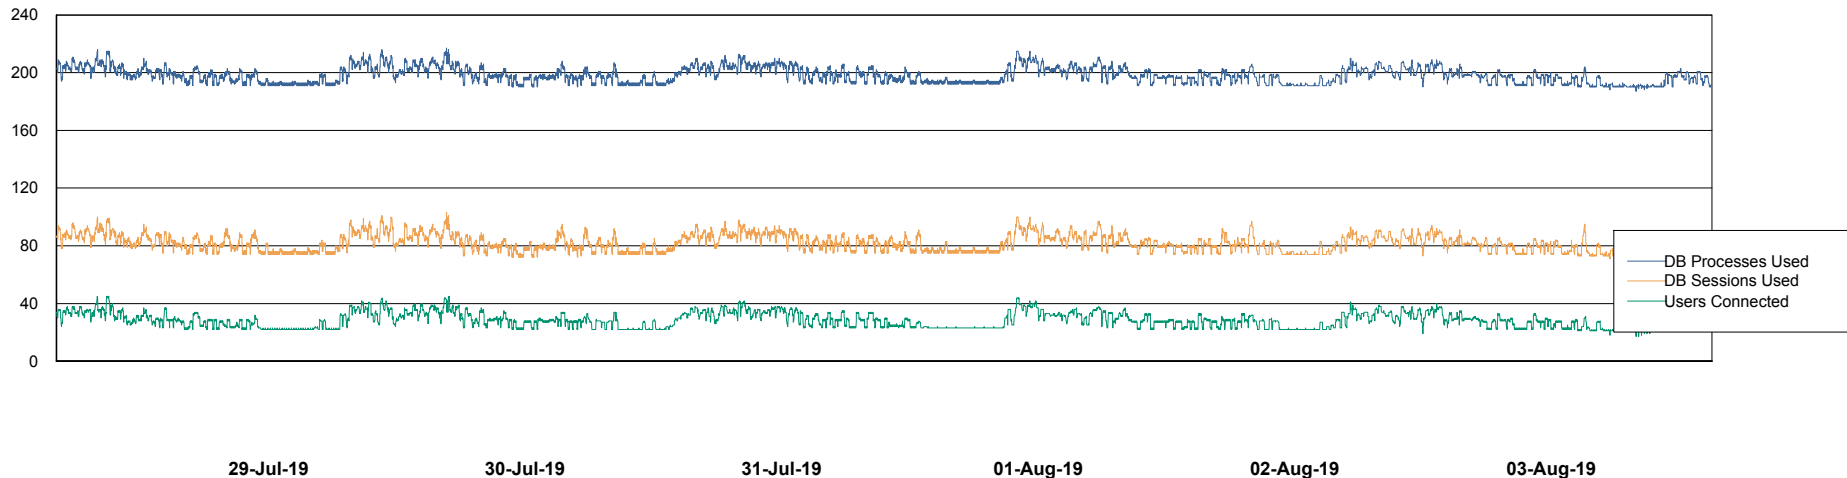

Weekly SLA Customer Report

Customer ECL Production
Database ID 77

Harddisk Usage ECL_PRD_ECL-ABS-WEB

	Free disk space on c: (%)	Total disk space on c: (Gb)
03-Aug-19	81	127
02-Aug-19	81	127
01-Aug-19	81	127
31-Jul-19	81	127
30-Jul-19	81	127
29-Jul-19	81	127
28-Jul-19	81	127

Weekly SLA Customer Report

Customer ECL Production
Database ID 77

Database Performance ECLDB_Production

Weekly SLA Customer Report

Customer ECL Production
Database ID 77

Database Performance ECLDB_Standby

Weekly SLA Customer Report