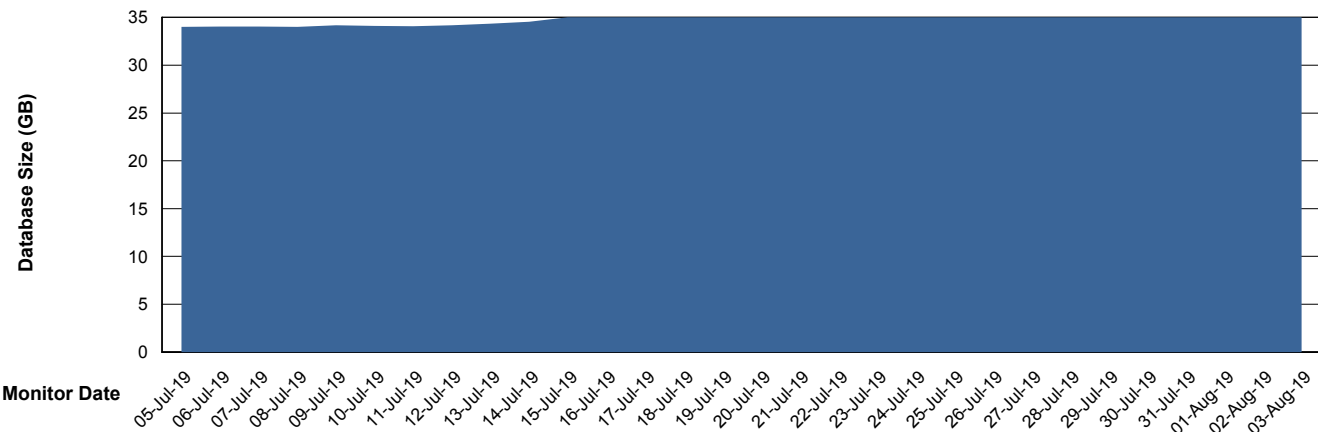

Weekly SLA Customer Report

Customer ECL Production
Database ID 77

Database Performance ECLDB_Production

Weekly SLA Customer Report

Customer ECL Production
Database ID 77

Database Performance ECLDB_Standby

Weekly SLA Customer Report

Customer ECL Production
 Database ID 77

DATABASE SIZE ECLDB_Production

Database growth over last month

Database Tablespace ECLDB_Production

Date	Tablespace Name	Filesize (Gb)	Usedsize (Gb)	Percentage free
03-Aug-19	ABSDATA	37	32	14
	INDX	8	1	88
02-Aug-19	ABSDATA	37	32	14
	INDX	8	1	88
01-Aug-19	ABSDATA	37	32	14
	INDX	8	1	88
31-Jul-19	ABSDATA	37	32	14
	INDX	8	1	88
30-Jul-19	ABSDATA	37	32	14
	INDX	8	1	88
29-Jul-19	ABSDATA	37	32	14
	INDX	8	1	88
28-Jul-19	ABSDATA	37	32	14
	INDX	8	1	88