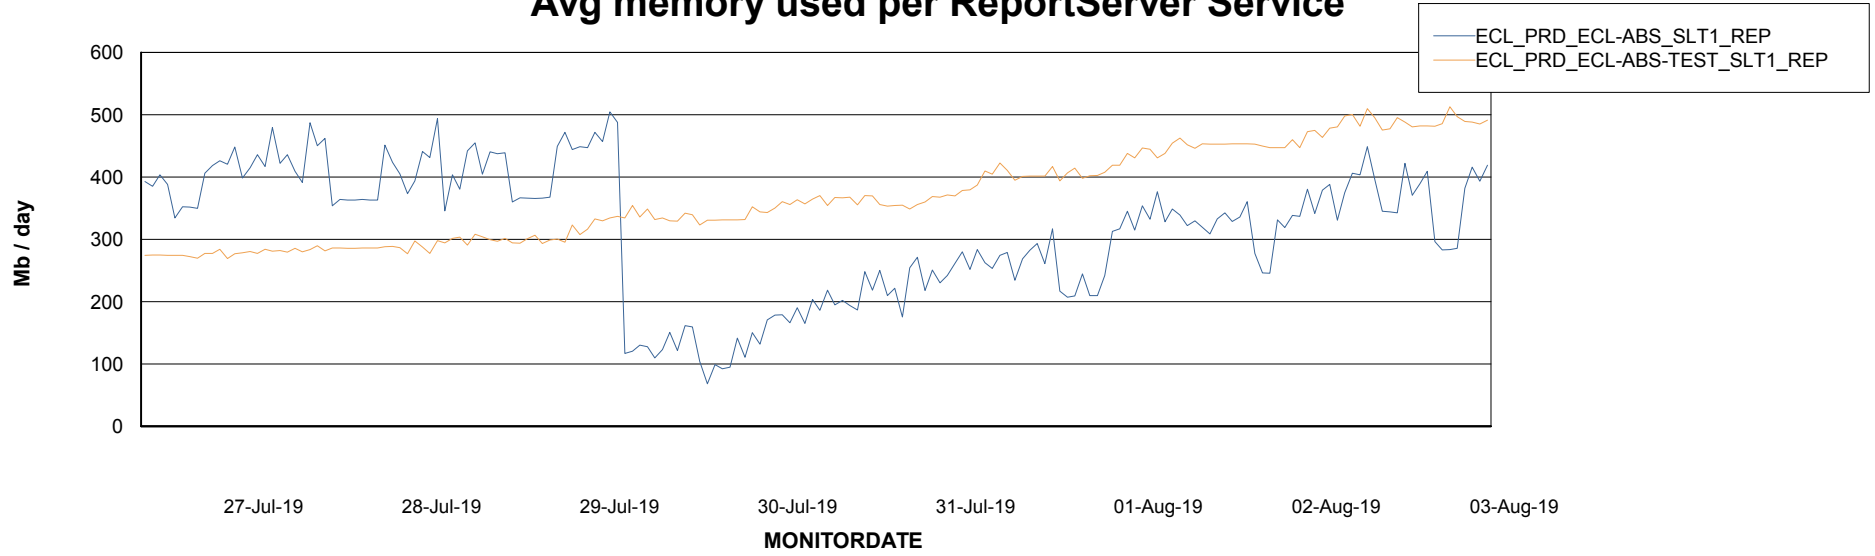

Avg memory used per ABS Server Service

Avg users per day per ABS server

Weekly SLA Customer Report

Customer ECL Production
Database ID 77

ABSSolute Application ReportServer Services

Avg memory used per ReportServer Service