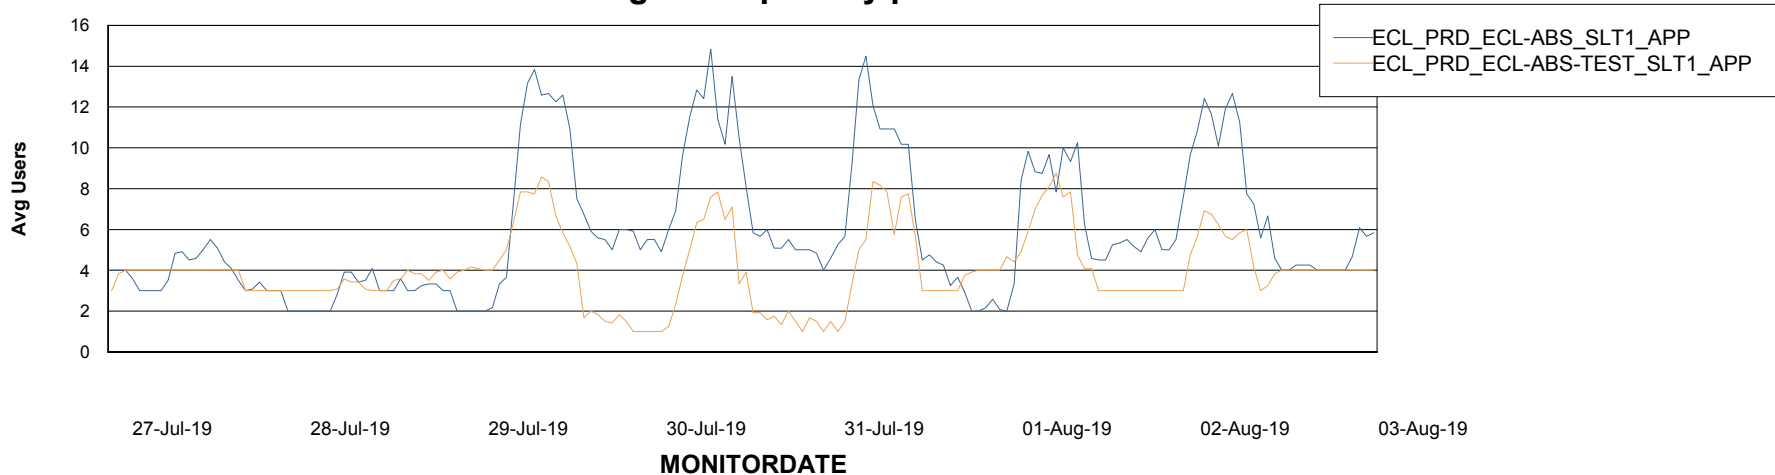

Avg users per day per ABS server