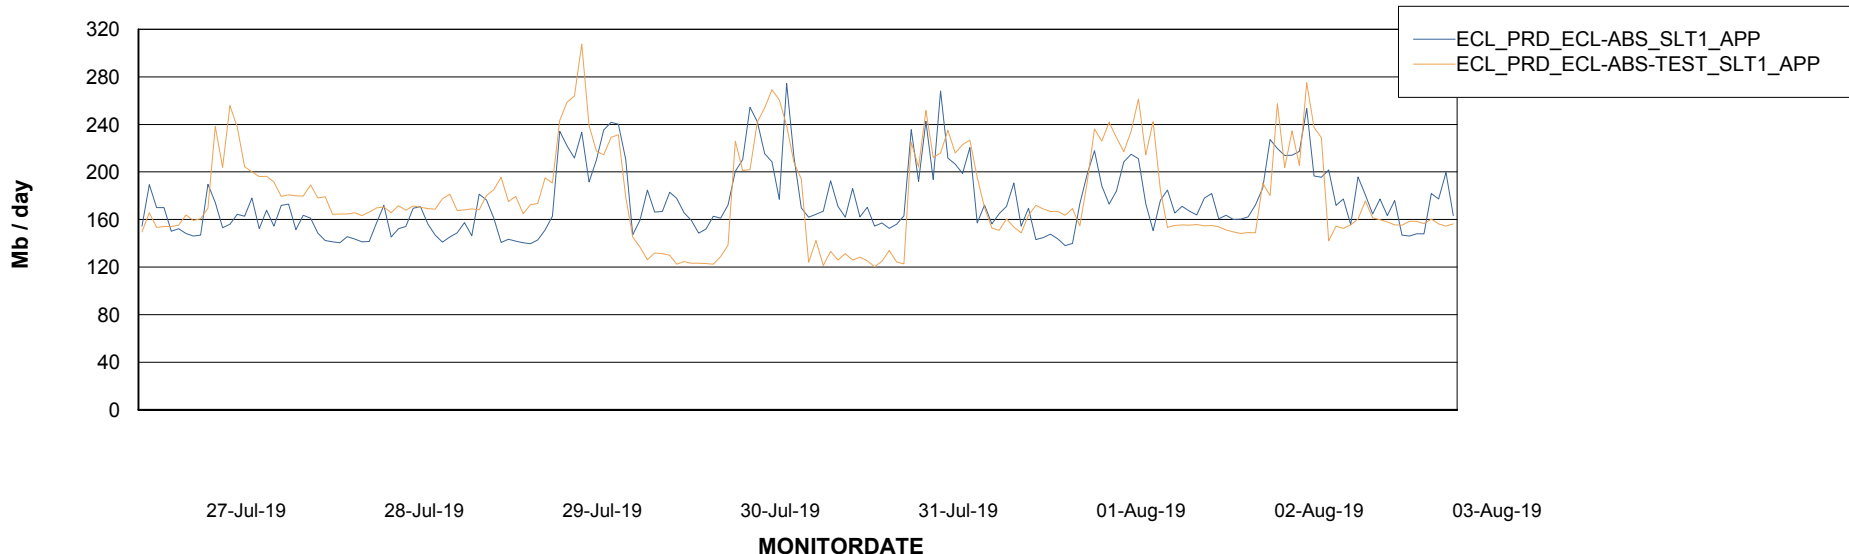

ABSSolute Application Server Services

Avg memory used per ABS Server Service