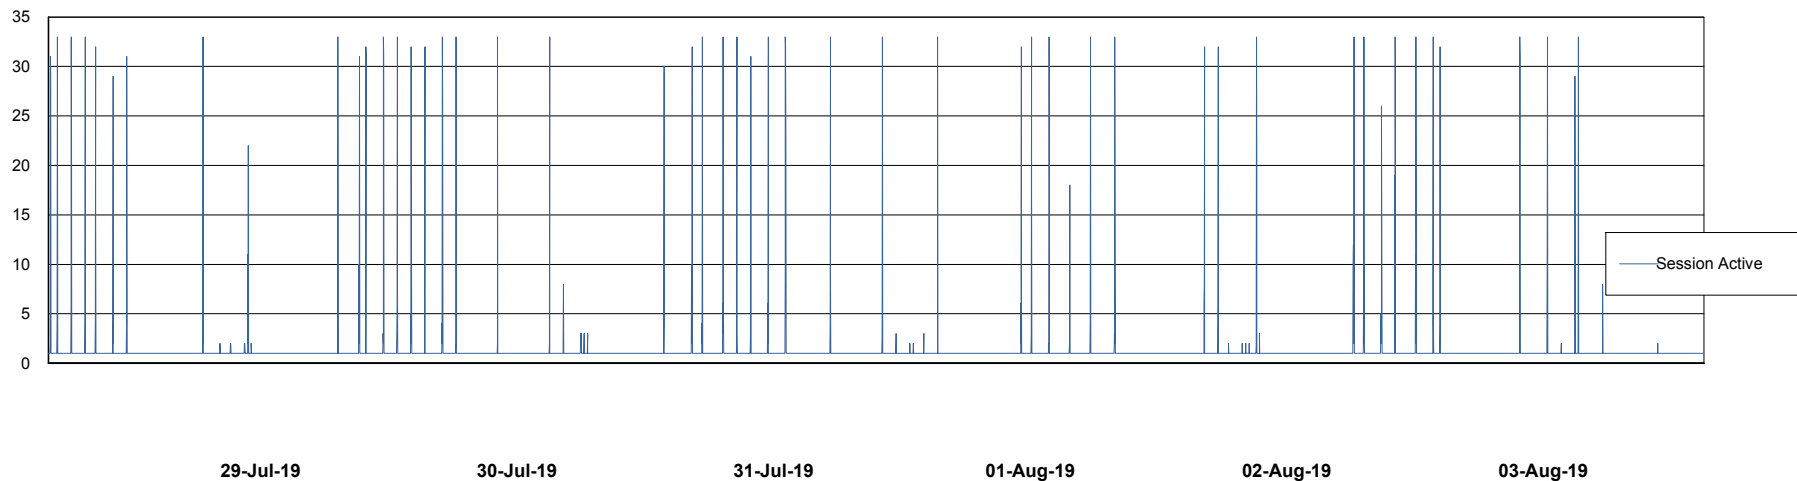

Weekly SLA Customer Report

Customer ECL Production
Database ID 77

Database Performance ECLDB_Production

Weekly SLA Customer Report

Customer ECL Production
Database ID 77

Database Performance ECLDB_Standby

Weekly SLA Customer Report

Customer ECL Production
 Database ID 77

DATABASE SIZE ECLDB_Production

Database growth over last month

Database Tablespace ECLDB_Production

Date	Tablespace Name	Filesize (Gb)	Usedsize (Gb)	Percentage free
03-Aug-19	ABSDATA	37	32	14
	INDX	8	1	88
02-Aug-19	ABSDATA	37	32	14
	INDX	8	1	88
01-Aug-19	ABSDATA	37	32	14
	INDX	8	1	88
31-Jul-19	ABSDATA	37	32	14
	INDX	8	1	88
30-Jul-19	ABSDATA	37	32	14
	INDX	8	1	88
29-Jul-19	ABSDATA	37	32	14
	INDX	8	1	88
28-Jul-19	ABSDATA	37	32	14
	INDX	8	1	88