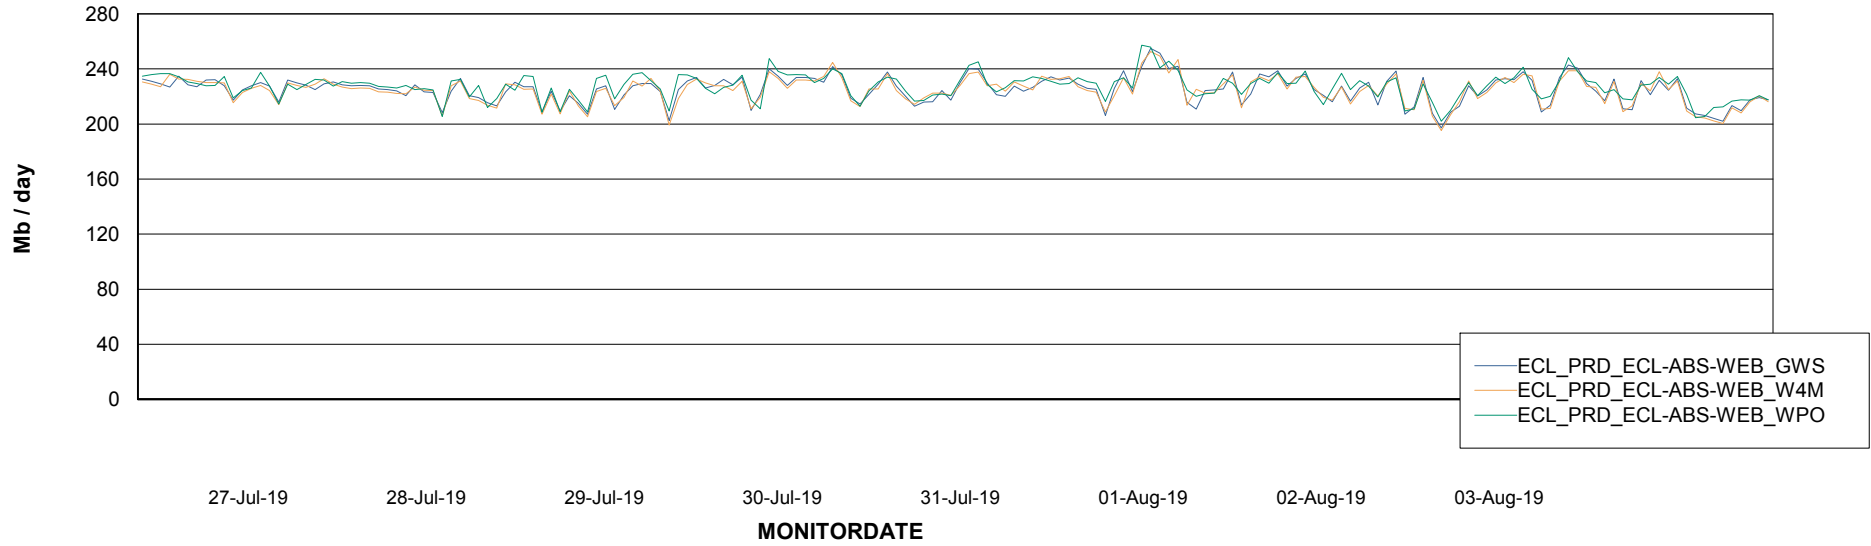

ABSolute Web Component Services

Avg memory used per ABS Web component