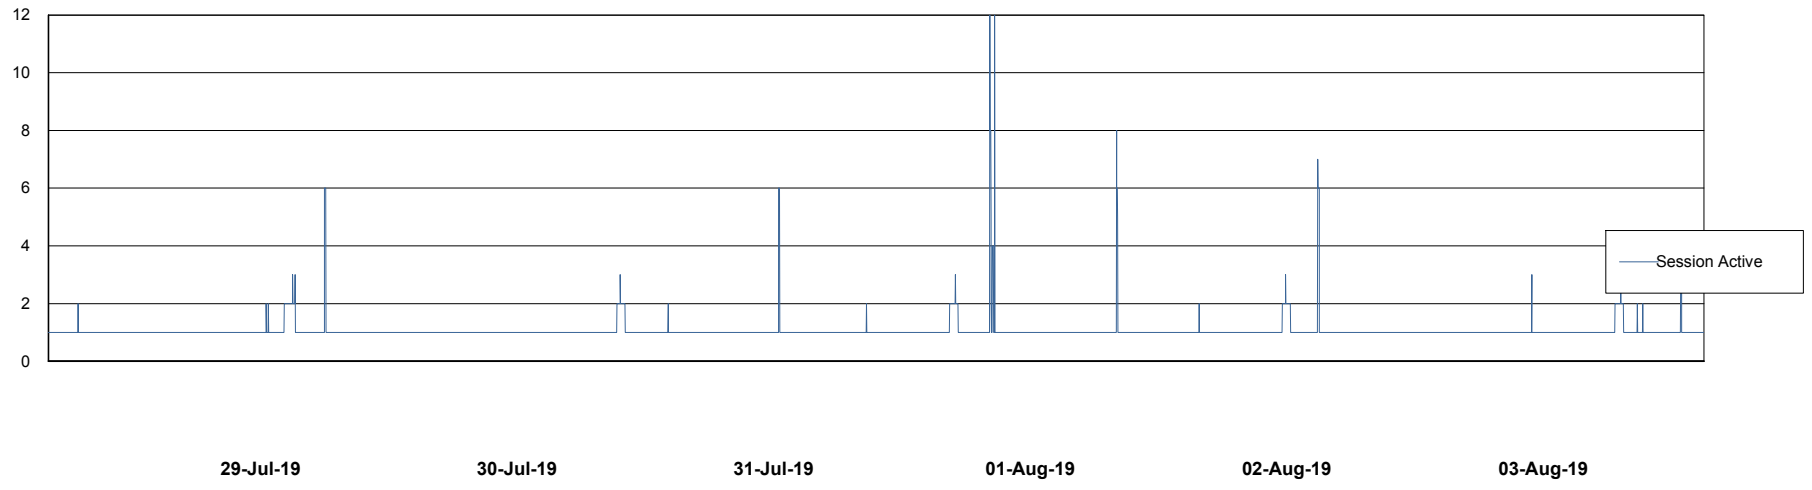

Database Performance DFDDDBI_Production