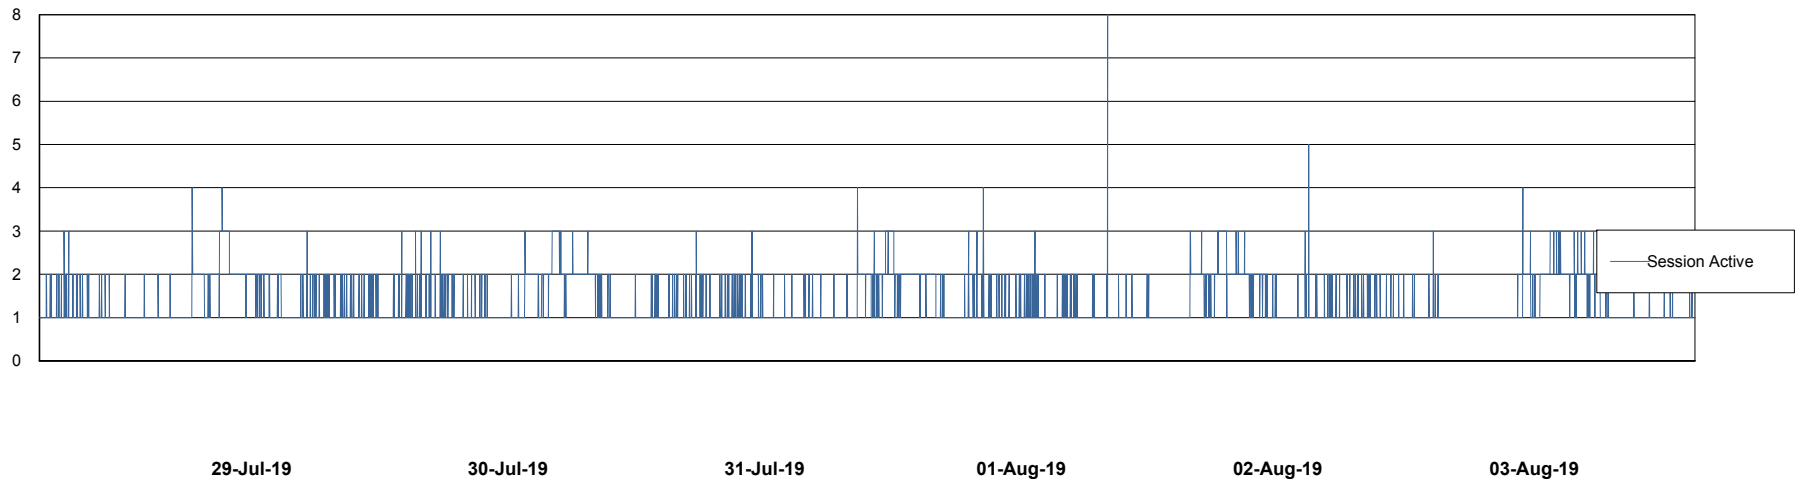

Harddisk Usage DFD_PRD_ORACLE2

	Free disk space on c: (%)	Total disk space on c: (Gb)	Free disk space on d: (%)	Total disk space on d: (Gb)	Free disk space on e: (%)	Total disk space on e: (Gb)	Free disk space on f: (%)	Total disk space on f: (Gb)
03-Aug-19	41	78	70	479	49	800	61	800
02-Aug-19	41	78	70	479	49	800	61	800
01-Aug-19	41	78	70	479	49	800	61	800
31-Jul-19	41	78	70	479	49	800	61	800
30-Jul-19	41	78	70	479	50	800	61	800
29-Jul-19	41	78	70	479	50	800	61	800
28-Jul-19	41	78	70	479	50	800	61	800

Weekly SLA Customer Report

Customer DFD Production
Database ID 39

Database Performance DFDDB_Production

Weekly SLA Customer Report

Customer DFD Production
Database ID 39

Database Performance DFDDB_Standby

Weekly SLA Customer Report