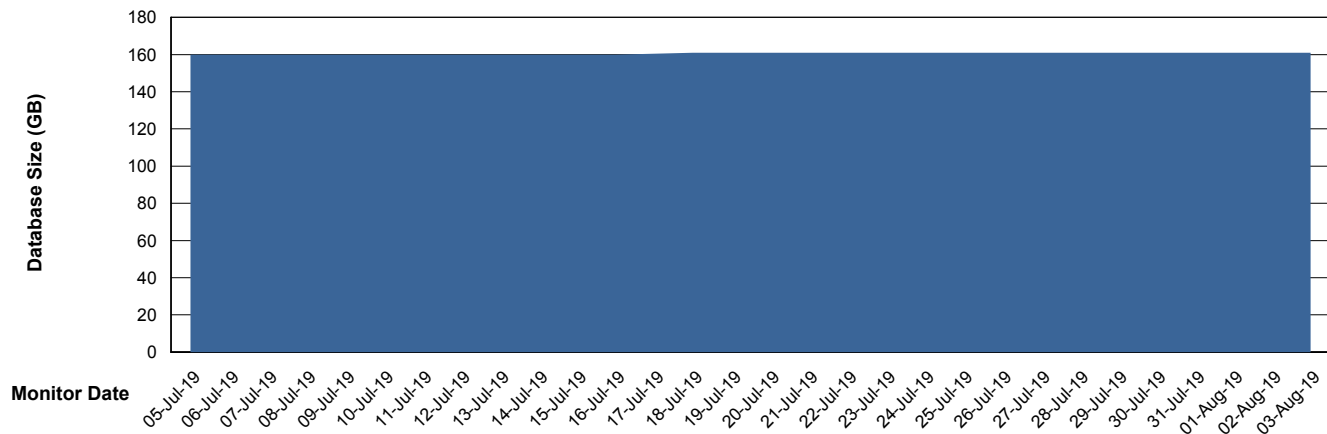

Weekly SLA Customer Report

Customer DFD Production
Database ID 39

Database Performance DFDDB_Production

Weekly SLA Customer Report

Customer DFD Production
Database ID 39

Database Performance DFDDB_Standby

Weekly SLA Customer Report

Customer DFD Production
Database ID 39

Database Performance DFDDDBI_Production

Weekly SLA Customer Report

Customer DFD Production
Database ID 39

DATABASE SIZE DFDDDB_Production

Database growth over last month