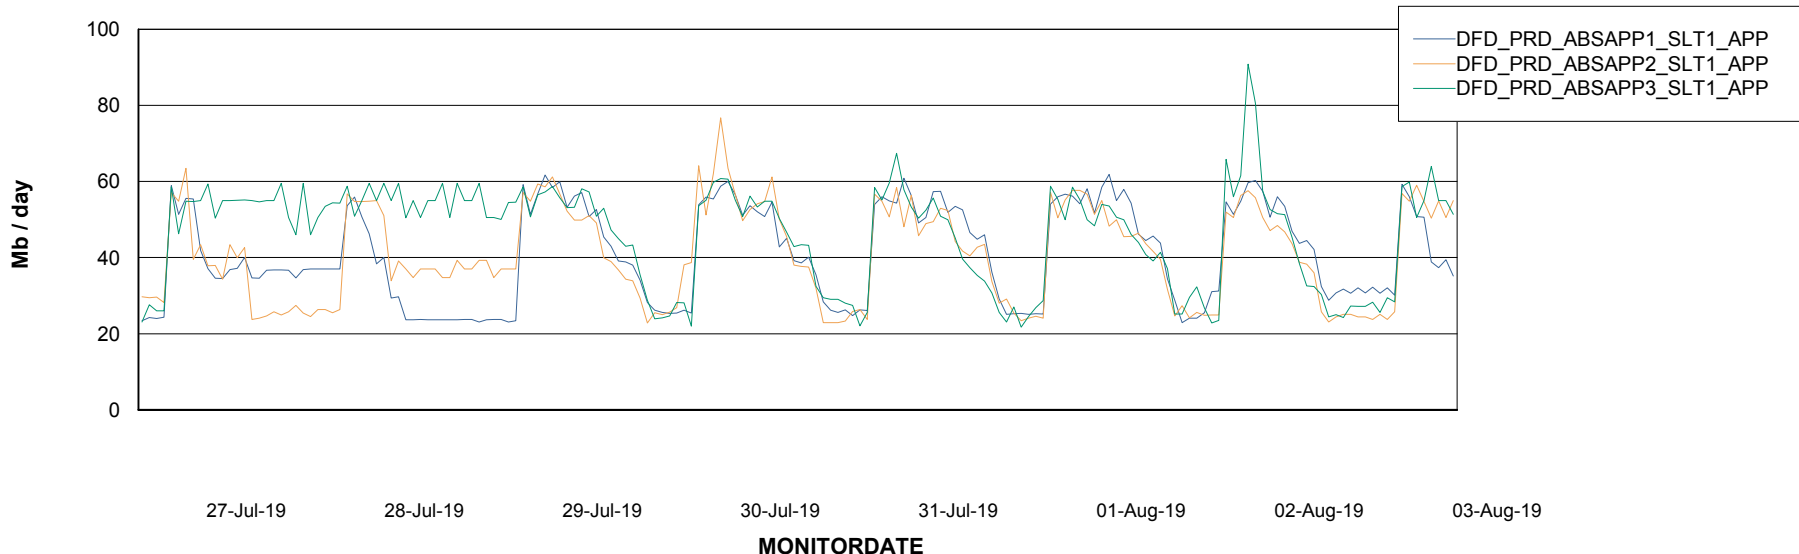

Standby Database Health DFD Production

Recovery lag for last 7 days

Weekly SLA Customer Report

Customer DFD Production
Database ID 39

ABSSolute Application Server Services

Avg memory used per ABS Server Service