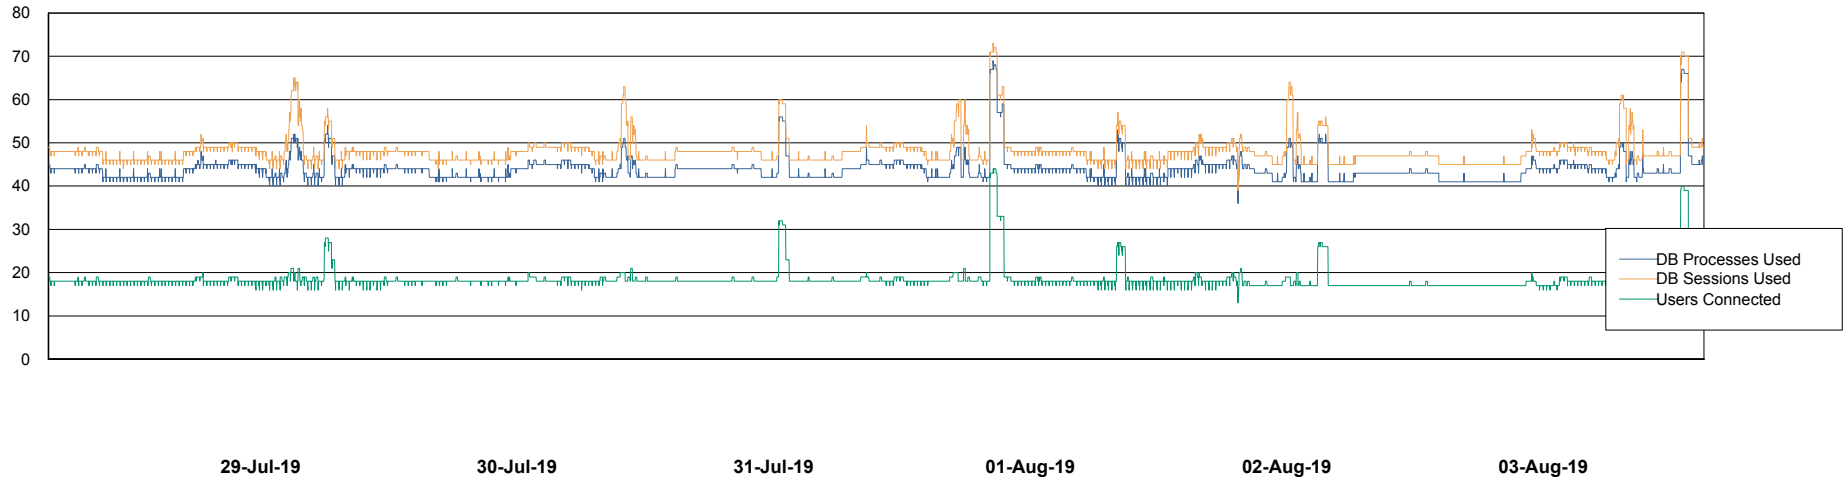

Database Performance DFDDDBI_Production