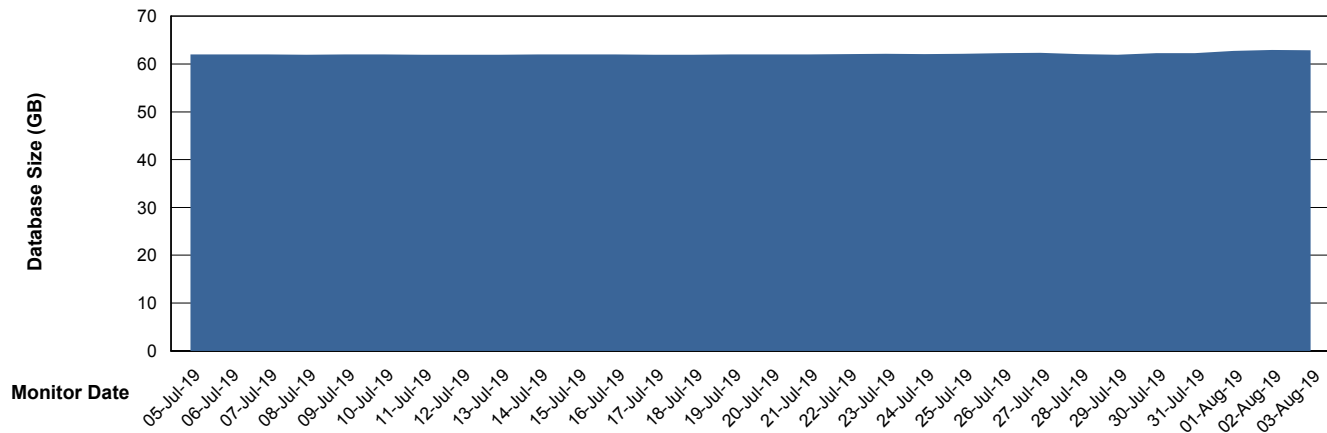

DATABASE SIZE DFDDDBI_Production

Database growth over last month