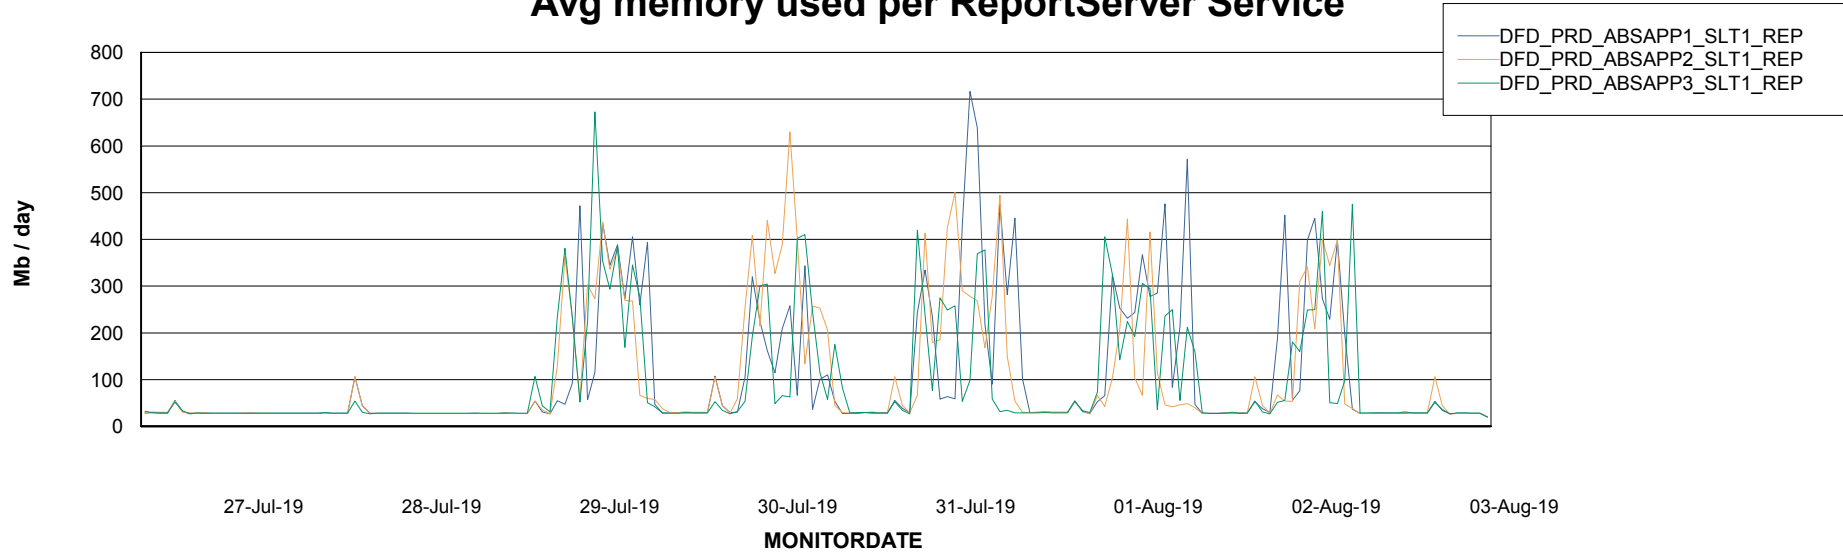

Avg users per day per ABS server

Weekly SLA Customer Report

Customer DFD Production
Database ID 39

ABSSolute Application ReportServer Services

Avg memory used per ReportServer Service

Disaster per ABS component