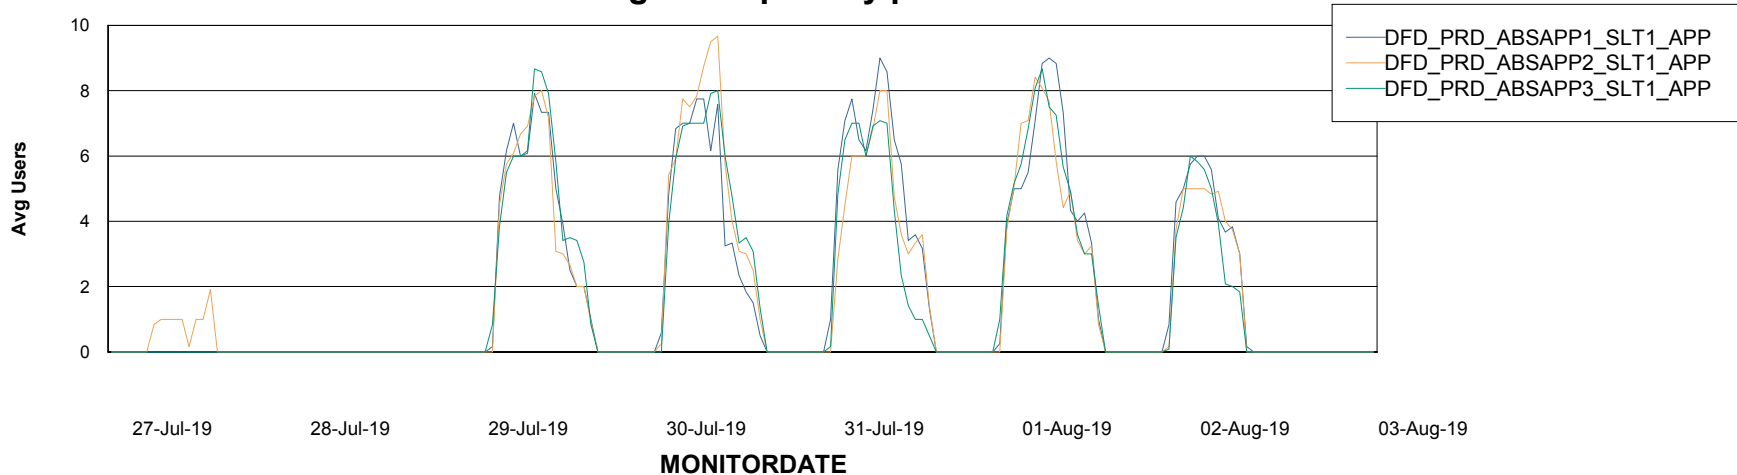

Avg users per day per ABS server