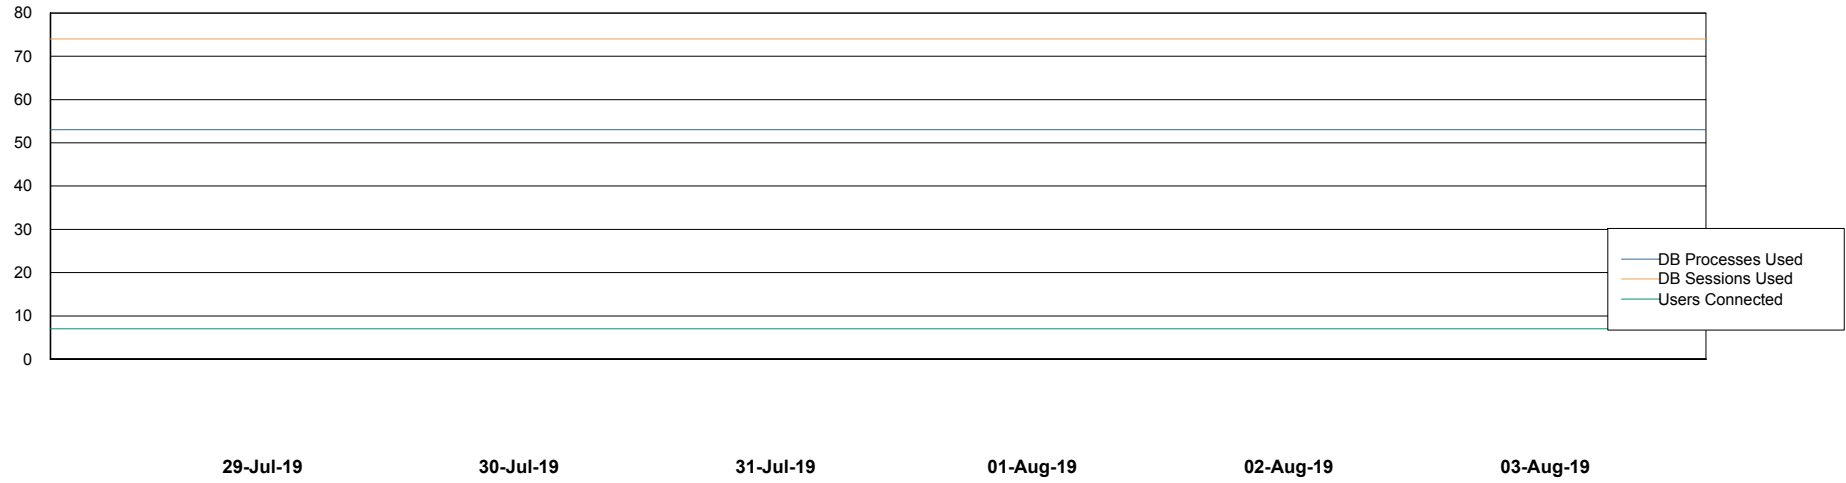

Weekly SLA Customer Report

Customer DFD Production
Database ID 39

Database Performance DFDDB_Production

Weekly SLA Customer Report

Customer DFD Production
Database ID 39

Database Performance DFDDB_Standby

Weekly SLA Customer Report