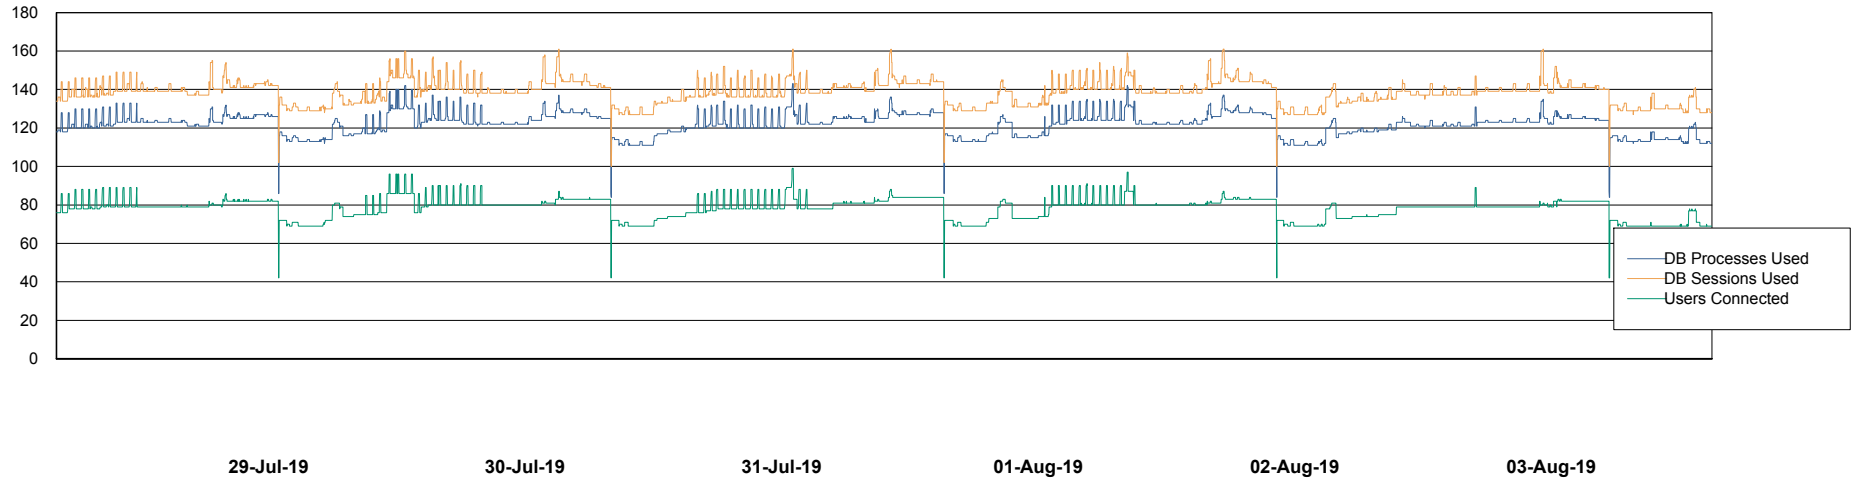

Harddisk Usage DFD_PRD_ORACLE2

	Free disk space on c: (%)	Total disk space on c: (Gb)	Free disk space on d: (%)	Total disk space on d: (Gb)	Free disk space on e: (%)	Total disk space on e: (Gb)	Free disk space on f: (%)	Total disk space on f: (Gb)
03-Aug-19	41	78	70	479	49	800	61	800
02-Aug-19	41	78	70	479	49	800	61	800
01-Aug-19	41	78	70	479	49	800	61	800
31-Jul-19	41	78	70	479	49	800	61	800
30-Jul-19	41	78	70	479	50	800	61	800
29-Jul-19	41	78	70	479	50	800	61	800
28-Jul-19	41	78	70	479	50	800	61	800

Weekly SLA Customer Report

Customer DFD Production
Database ID 39

Database Performance DFDDB_Production

Weekly SLA Customer Report

Customer DFD Production
Database ID 39

Database Performance DFDDB_Standby

Weekly SLA Customer Report