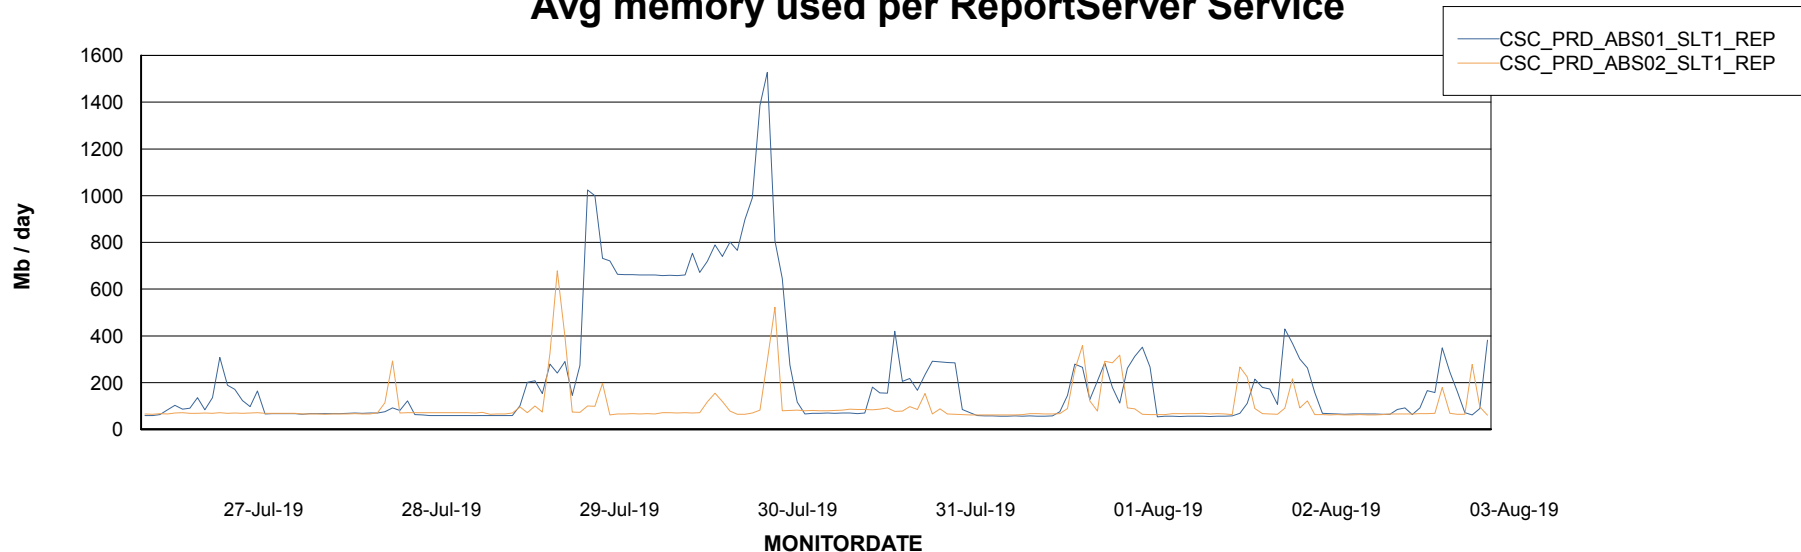

Avg memory used per ABS Server Service

Avg users per day per ABS server

Weekly SLA Customer Report

Customer CSC_Production
Database ID 50

ABSSolute Application ReportServer Services

Avg memory used per ReportServer Service