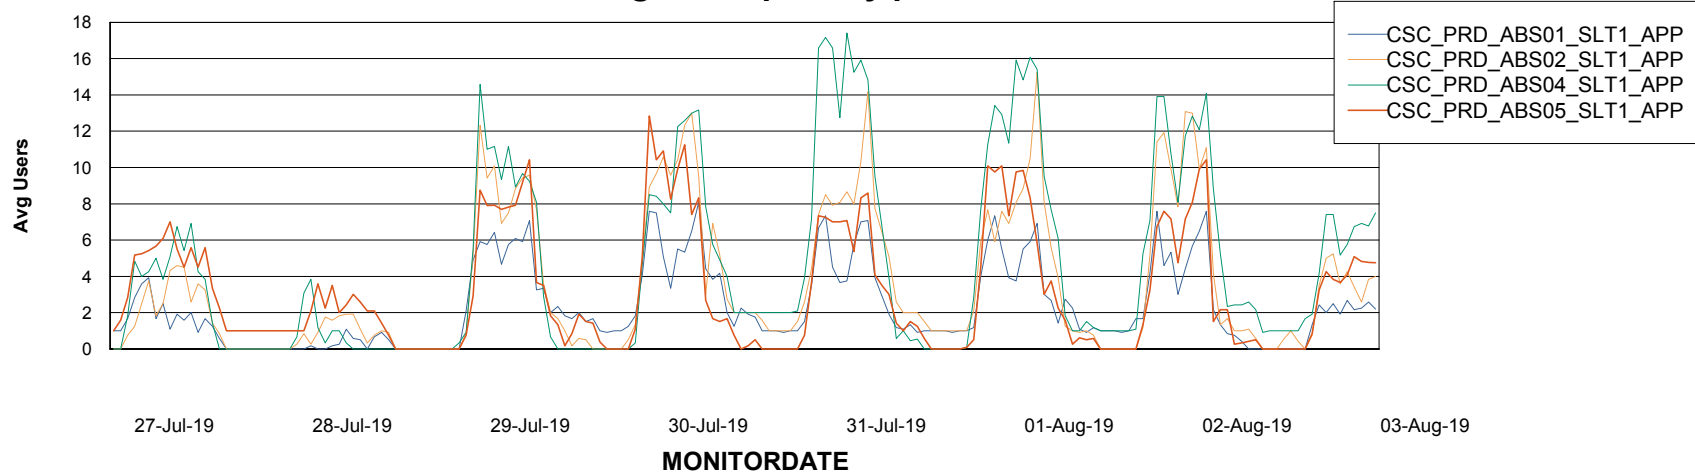

Avg users per day per ABS server