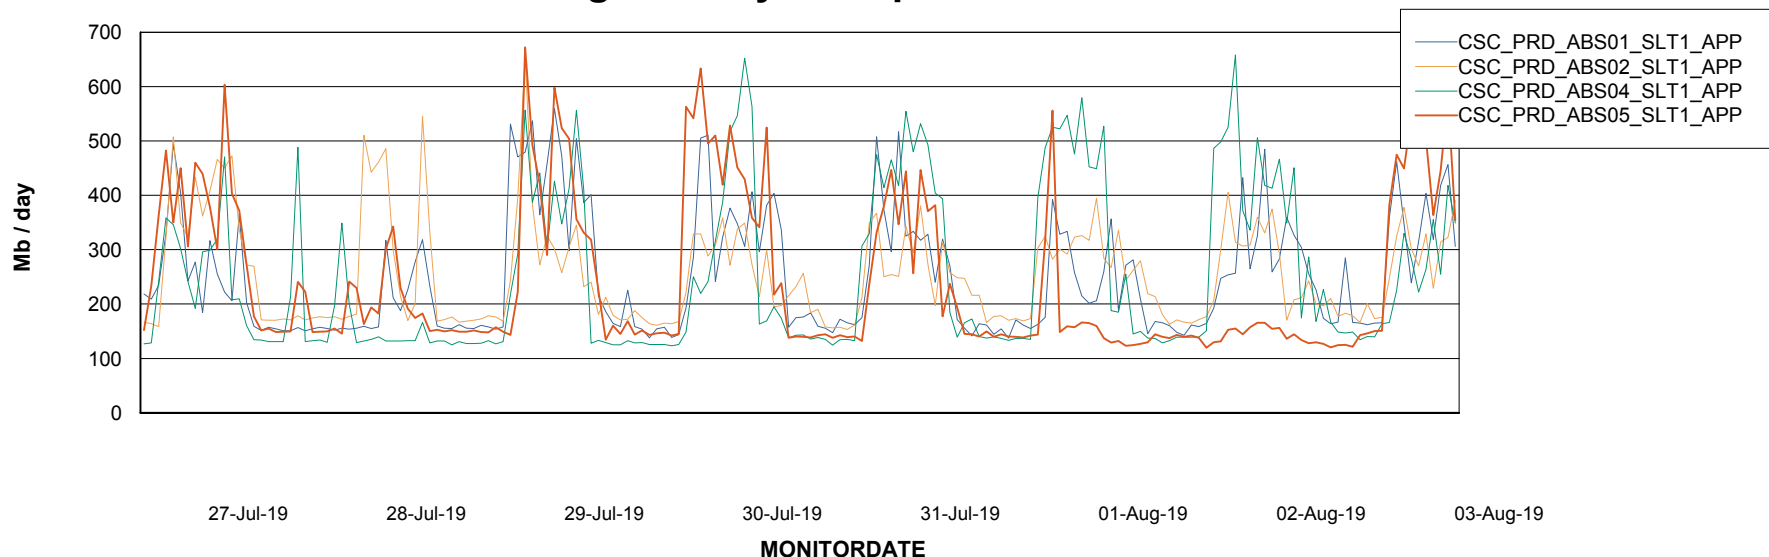

ABSSolute Application Server Services

Avg memory used per ABS Server Service