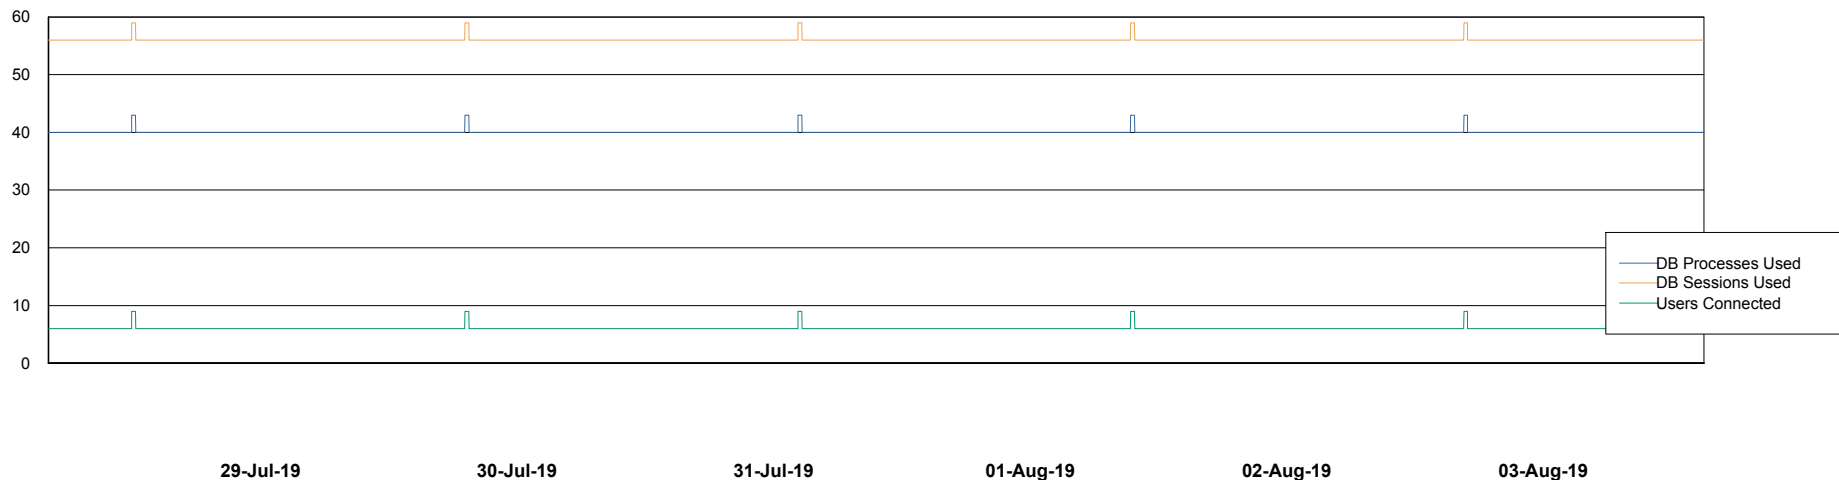

Weekly SLA Customer Report

Customer CSC_Production
Database ID 50

Database Performance CSCDB_Primary

Weekly SLA Customer Report

Customer CSC_Production
Database ID 50

Database Performance CSCDB_Standby

Weekly SLA Customer Report