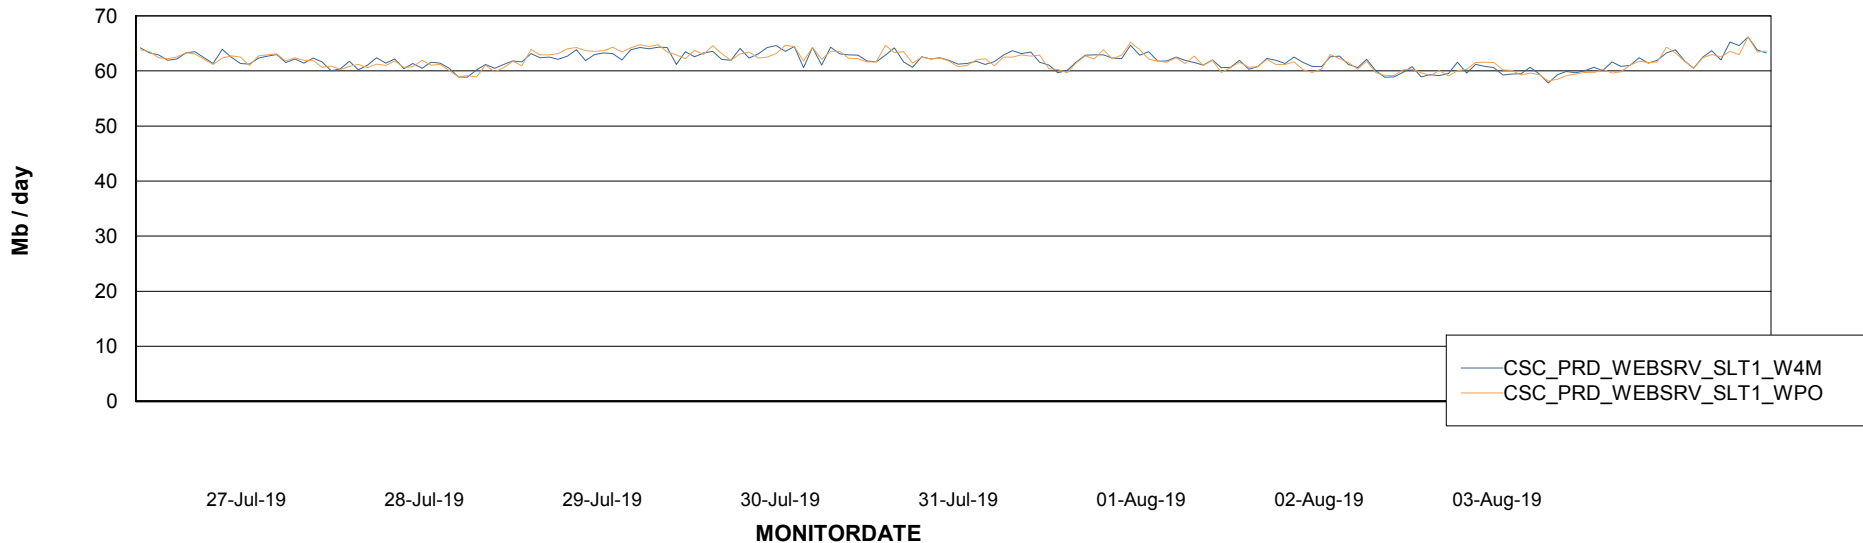

ABSSolute Web Component Services

Avg memory used per ABS Web component