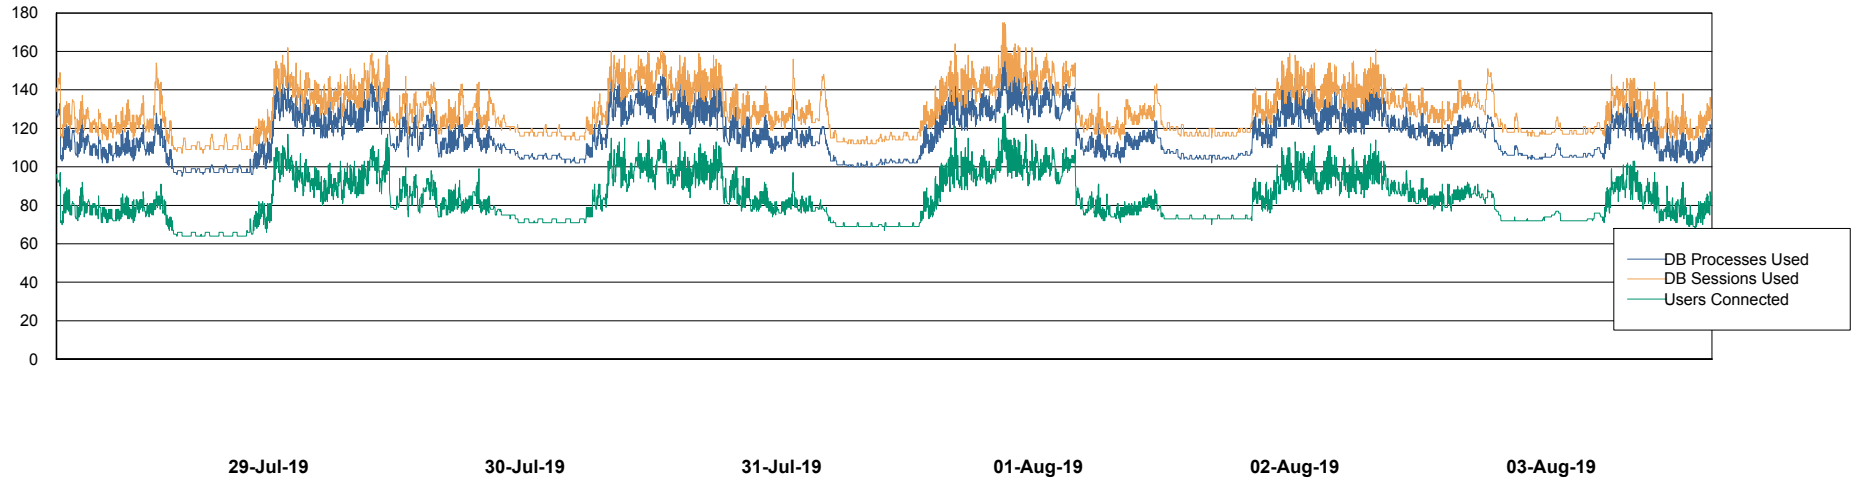

Database Performance CSCDB_Primary