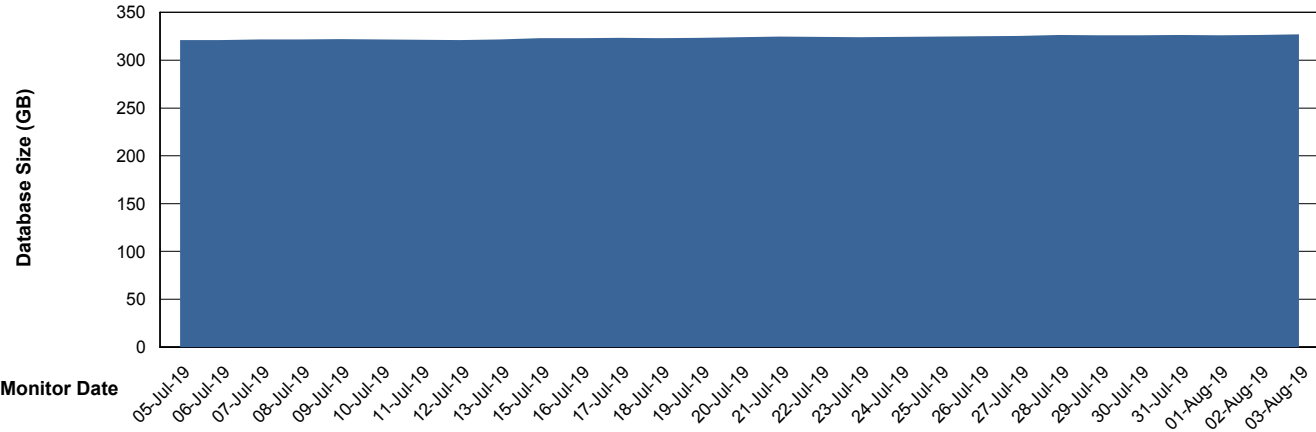

Weekly SLA Customer Report

Customer CSC_Production
Database ID 50

Database Performance CSCDB_Primary

Weekly SLA Customer Report

Customer CSC_Production
Database ID 50

Database Performance CSCDB_Standby

Weekly SLA Customer Report

Customer CSC_Production
 Database ID 50

DATABASE SIZE CSCDB_Primary

Database growth over last month

Database Tablespace CSCDB_Primary

Date	Tablespace Name	Filesize (Gb)	Usedsize (Gb)	Percentage free
03-Aug-19	ABSDATA	131	112	15
	INDX	246	212	14
02-Aug-19	ABSDATA	131	112	15
	INDX	246	212	14
01-Aug-19	ABSDATA	131	112	15
	INDX	246	212	14
31-Jul-19	ABSDATA	131	112	15
	INDX	246	212	14
30-Jul-19	ABSDATA	131	112	15
	INDX	246	212	14
29-Jul-19	ABSDATA	131	112	15
	INDX	246	212	14
28-Jul-19	ABSDATA	131	112	15
	INDX	246	212	14