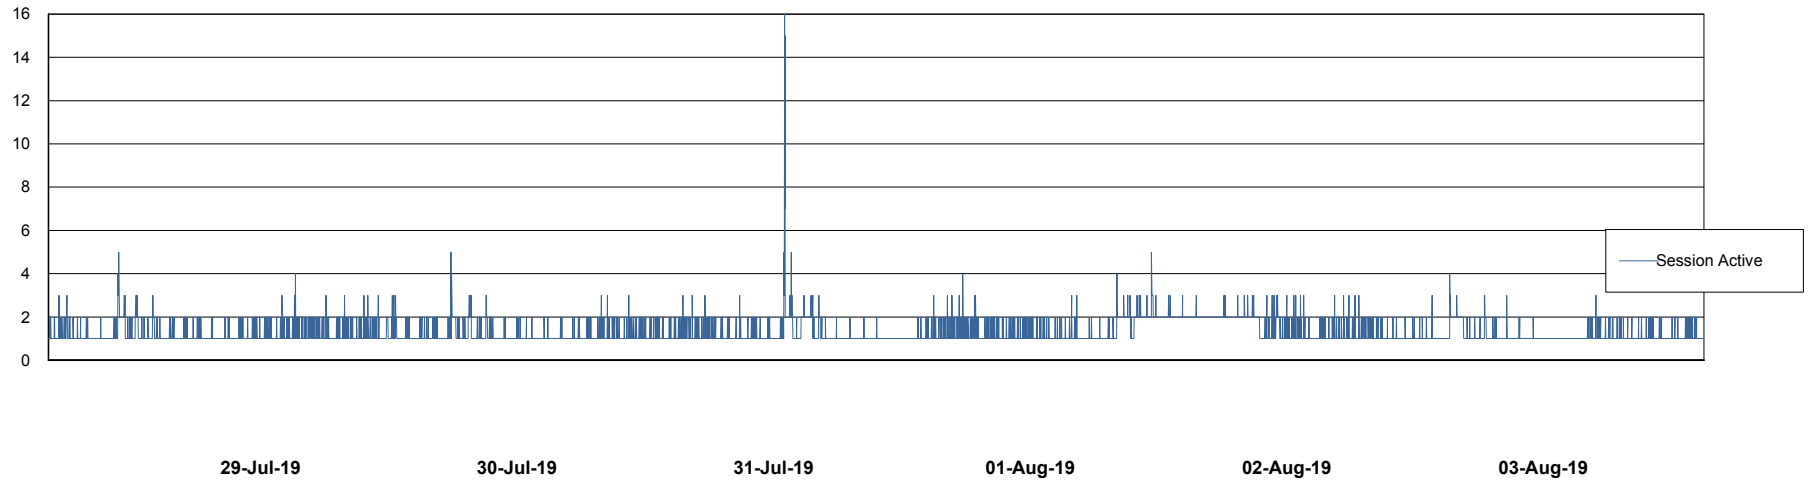

Database Performance CSCDB_Primary