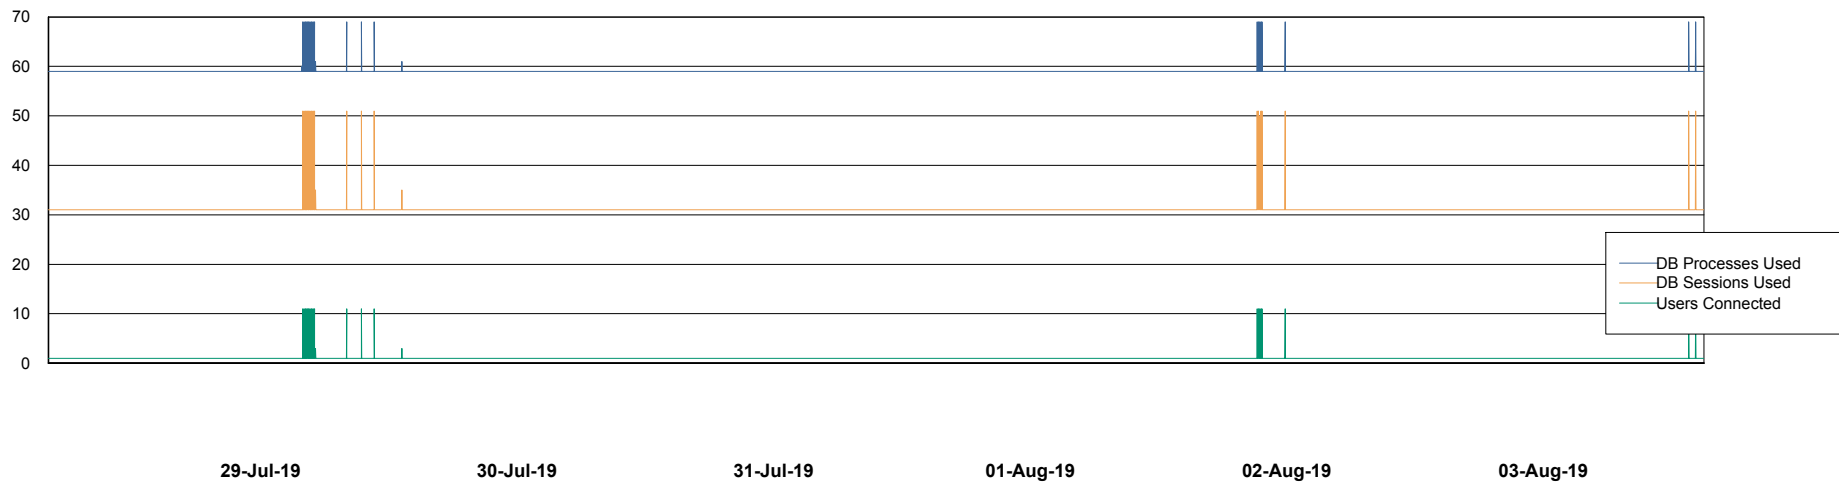

Weekly SLA Customer Report

Customer BOH_Production
Database ID 55

Database Performance BOHABS01_DB_Primary

Weekly SLA Customer Report

Customer BOH_Production
Database ID 55

Database Performance BOHABS02_DB_Standby

Weekly SLA Customer Report

Customer BOH_Production
 Database ID 55

DATABASE SIZE BOHABS01_DB_Primary

Database growth over last month

Database Tablespace BOHABS01_DB_Primary

Date	Tablespace Name	Filesize (Gb)	Usedsize (Gb)	Percentage free
03-Aug-19	ABSDATA	48	26	46
	INDX	48	41	15
02-Aug-19	ABSDATA	48	26	46
	INDX	48	39	19
01-Aug-19	ABSDATA	48	26	46
	INDX	48	39	19
31-Jul-19	ABSDATA	48	26	46
	INDX	48	39	19
30-Jul-19	ABSDATA	48	26	46
	INDX	48	39	19
29-Jul-19	ABSDATA	48	26	46
	INDX	48	39	19
28-Jul-19	ABSDATA	48	26	46
	INDX	48	39	19