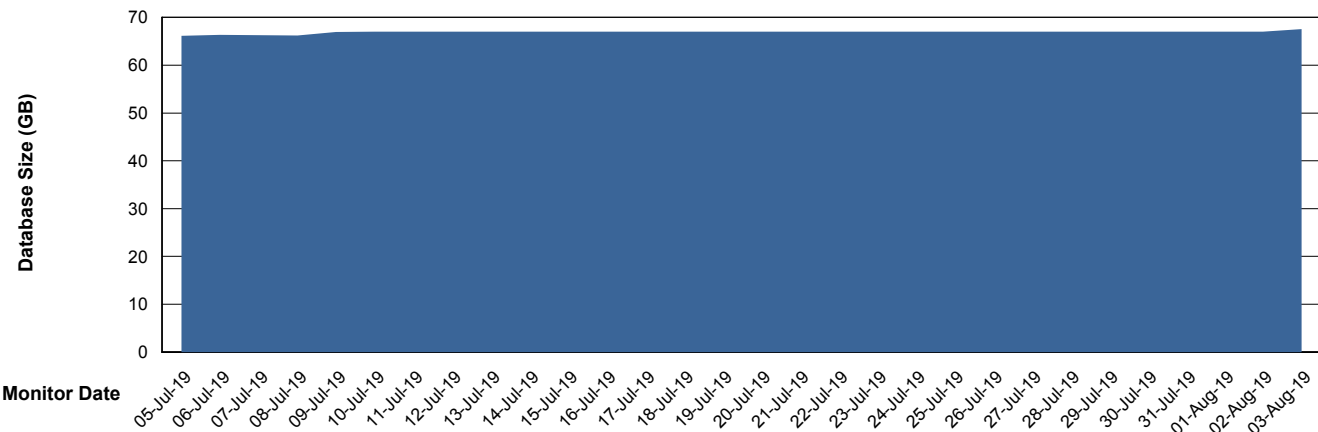

Weekly SLA Customer Report

Customer BOH_Production
Database ID 55

Database Performance BOHABS01_DB_Primary

Weekly SLA Customer Report

Customer BOH_Production
Database ID 55

Database Performance BOHABS02_DB_Standby

Weekly SLA Customer Report

Customer BOH_Production
 Database ID 55

DATABASE SIZE BOHABS01_DB_Primary

Database growth over last month

Database Tablespace BOHABS01_DB_Primary

Date	Tablespace Name	Filesize (Gb)	Usedsize (Gb)	Percentage free
03-Aug-19	ABSDATA	48	26	46
	INDX	48	41	15
02-Aug-19	ABSDATA	48	26	46
	INDX	48	39	19
01-Aug-19	ABSDATA	48	26	46
	INDX	48	39	19
31-Jul-19	ABSDATA	48	26	46
	INDX	48	39	19
30-Jul-19	ABSDATA	48	26	46
	INDX	48	39	19
29-Jul-19	ABSDATA	48	26	46
	INDX	48	39	19
28-Jul-19	ABSDATA	48	26	46
	INDX	48	39	19