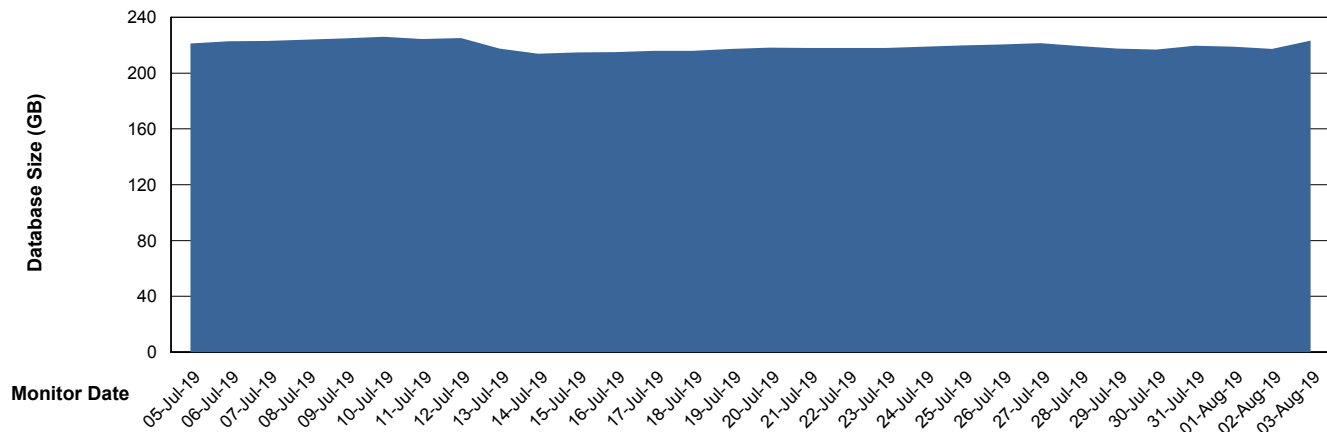

Weekly SLA Customer Report

Customer BNL_Production
Database ID 83

Database Performance BNLDB_FUT_FutureLive

Weekly SLA Customer Report

Customer BNL_Production
Database ID 83

Database Performance BNLDB_FUT_Standby

Weekly SLA Customer Report

Customer BNL_Production
Database ID 83

Database Performance BNLDB_Production

Weekly SLA Customer Report

Customer BNL_Production
 Database ID 83

DATABASE SIZE BNLDB_FUT_FutureLive

Database growth over last month

DATABASE SIZE BNLDB_Production

Database growth over last month

Weekly SLA Customer Report

Customer BNL_Production
Database ID 83

Database Tablespace BNLDB_FUT_FutureLive

Date	Tablespace Name	Filesize (Gb)	Usedsize (Gb)	Percentage free
03-Aug-19	ABSDATA	80	70	13
	INDX	144	127	12
02-Aug-19	ABSDATA	80	70	13
	INDX	144	127	12
01-Aug-19	ABSDATA	80	70	13
	INDX	144	127	12
31-Jul-19	ABSDATA	80	70	13
	INDX	144	127	12
30-Jul-19	ABSDATA	80	70	13
	INDX	144	126	13
29-Jul-19	ABSDATA	80	70	13
	INDX	144	126	13
28-Jul-19	ABSDATA	80	70	13
	INDX	144	126	13