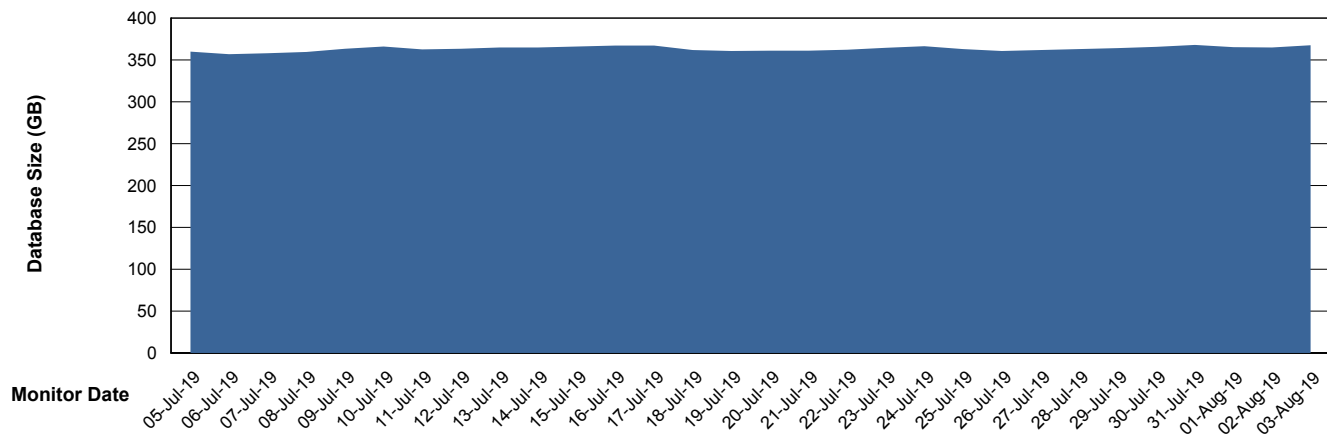

Weekly SLA Customer Report

Customer BNL_Production
Database ID 83

Database Performance BNLDB_FUT_FutureLive

Weekly SLA Customer Report

Customer BNL_Production
Database ID 83

Database Performance BNLDB_FUT_Standby

Weekly SLA Customer Report

Customer BNL_Production
Database ID 83

Database Performance BNLDB_Production

Weekly SLA Customer Report

Customer BNL_Production
 Database ID 83

DATABASE SIZE BNLDB_FUT_FutureLive

Database growth over last month

DATABASE SIZE BNLDB_Production

Database growth over last month

Weekly SLA Customer Report

Customer BNL_Production
Database ID 83

Database Tablespace BNLDB_FUT_FutureLive

Date	Tablespace Name	Filesize (Gb)	Usedsize (Gb)	Percentage free
03-Aug-19	ABSDATA	80	70	13
	INDX	144	127	12
02-Aug-19	ABSDATA	80	70	13
	INDX	144	127	12
01-Aug-19	ABSDATA	80	70	13
	INDX	144	127	12
31-Jul-19	ABSDATA	80	70	13
	INDX	144	127	12
30-Jul-19	ABSDATA	80	70	13
	INDX	144	126	13
29-Jul-19	ABSDATA	80	70	13
	INDX	144	126	13
28-Jul-19	ABSDATA	80	70	13
	INDX	144	126	13