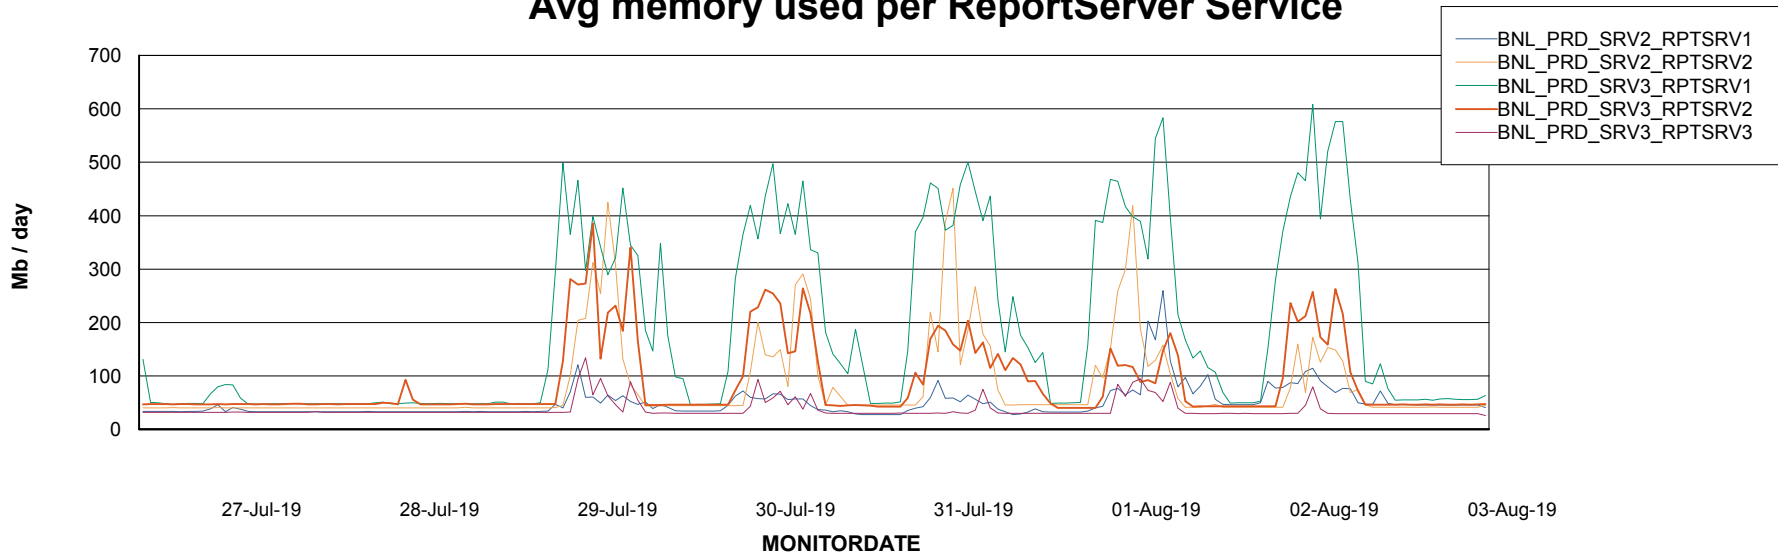

Avg users per day per ABS server

Weekly SLA Customer Report

Customer BNL_Production
Database ID 83

ABSSolute Web Component Services

Avg memory used per ReportServer Service

Disaster per ABS component