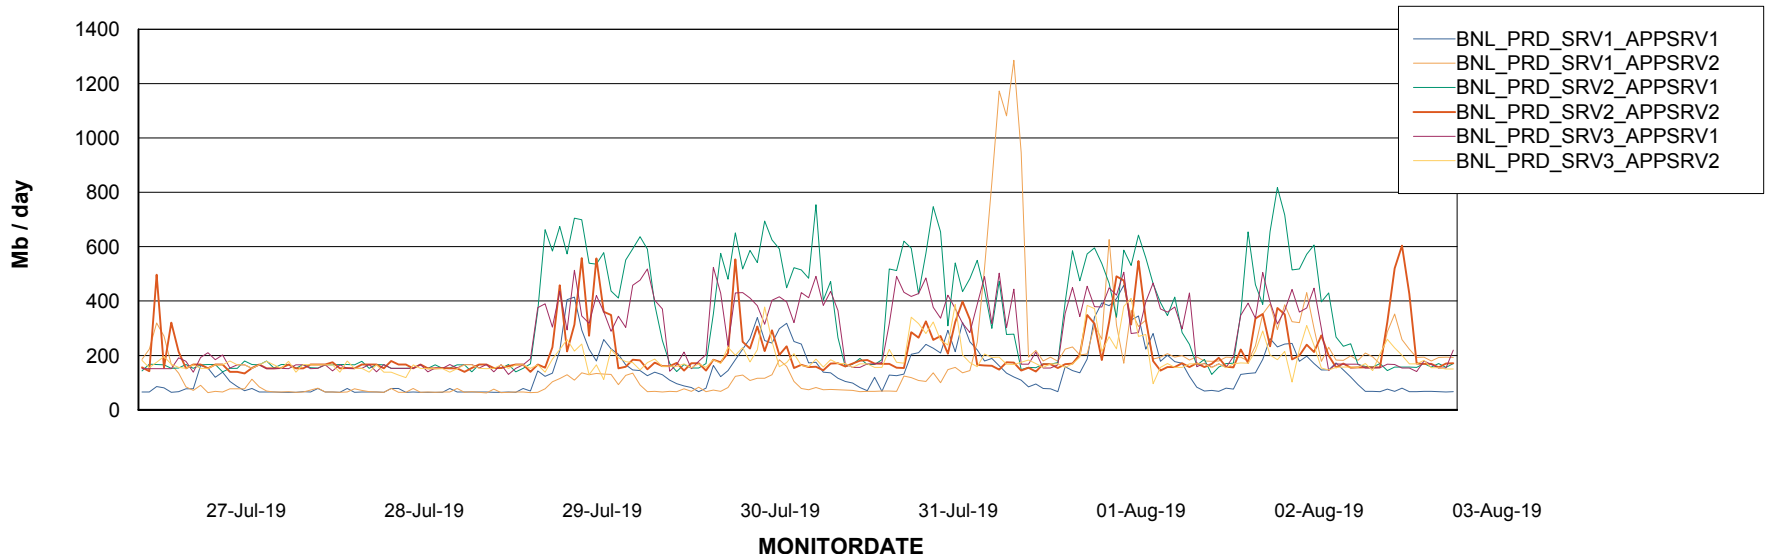

Weekly SLA Customer Report

Customer BNL_Production
 Database ID 83

Database Tablespace BNLDB_Production

Date	Tablespace Name	Filesize (Gb)	Usedsize (Gb)	Percentage free
03-Aug-19	ABSDATA	106	76	28
	INDX	298	266	11
02-Aug-19	ABSDATA	106	76	28
	INDX	298	266	11
01-Aug-19	ABSDATA	106	76	28
	INDX	298	266	11
31-Jul-19	ABSDATA	106	76	28
	INDX	298	266	11
30-Jul-19	ABSDATA	106	76	28
	INDX	298	265	11
29-Jul-19	ABSDATA	106	76	28
	INDX	298	265	11
28-Jul-19	ABSDATA	106	76	28
	INDX	298	265	11

Standby Database Health BNL_Production

Recovery lag for last 7 days

Weekly SLA Customer Report

Customer BNL_Production
Database ID 83

ABSSolute Application Server Services

Avg memory used per ABS Server Service