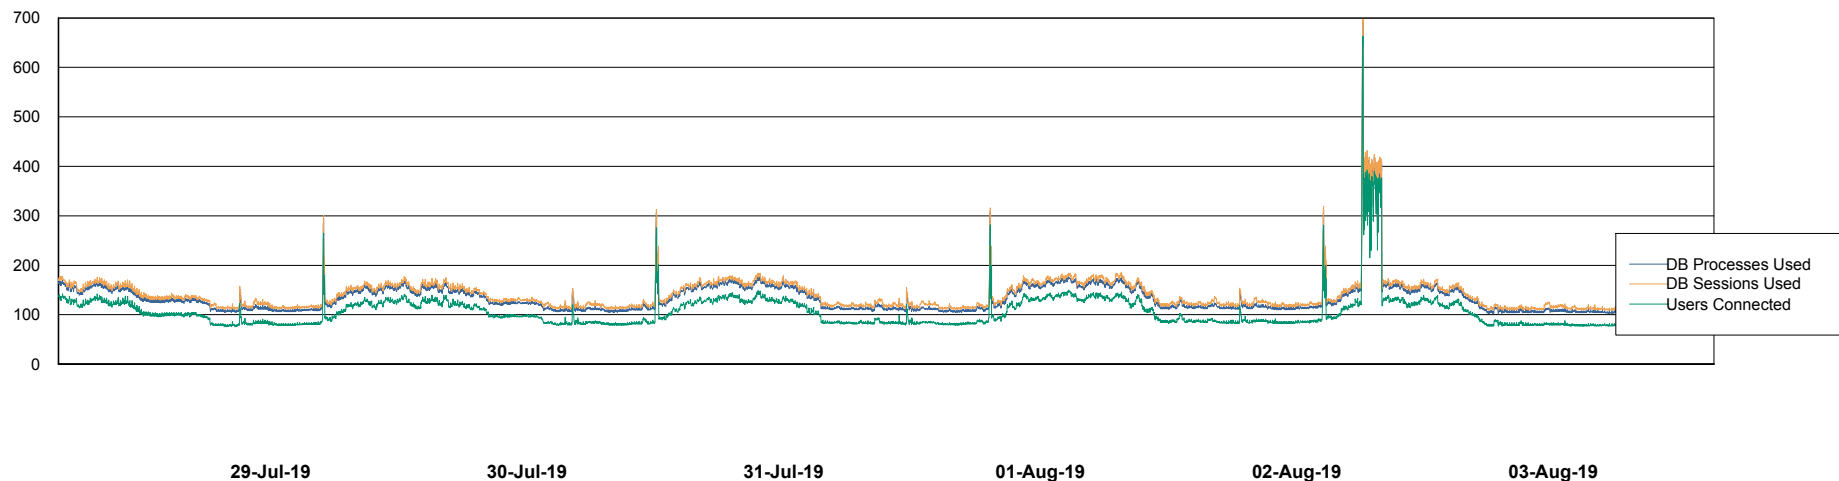

Weekly SLA Customer Report

Customer BNL_Production
Database ID 83

Database Performance BNLDB_FUT_FutureLive

Weekly SLA Customer Report

Customer BNL_Production
Database ID 83

Database Performance BNLDB_FUT_Standby

Weekly SLA Customer Report

Customer BNL_Production
Database ID 83

Database Performance BNLDB_Production

Weekly SLA Customer Report

Customer BNL_Production
 Database ID 83

DATABASE SIZE BNLDB_FUT_FutureLive