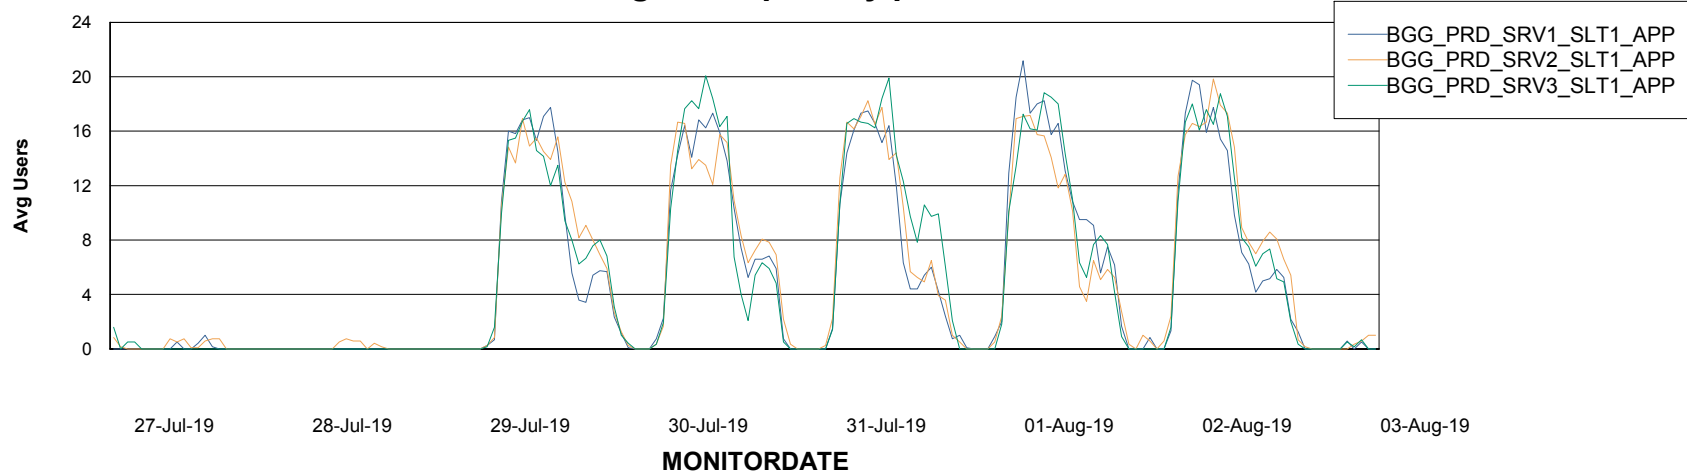

Avg users per day per ABS server