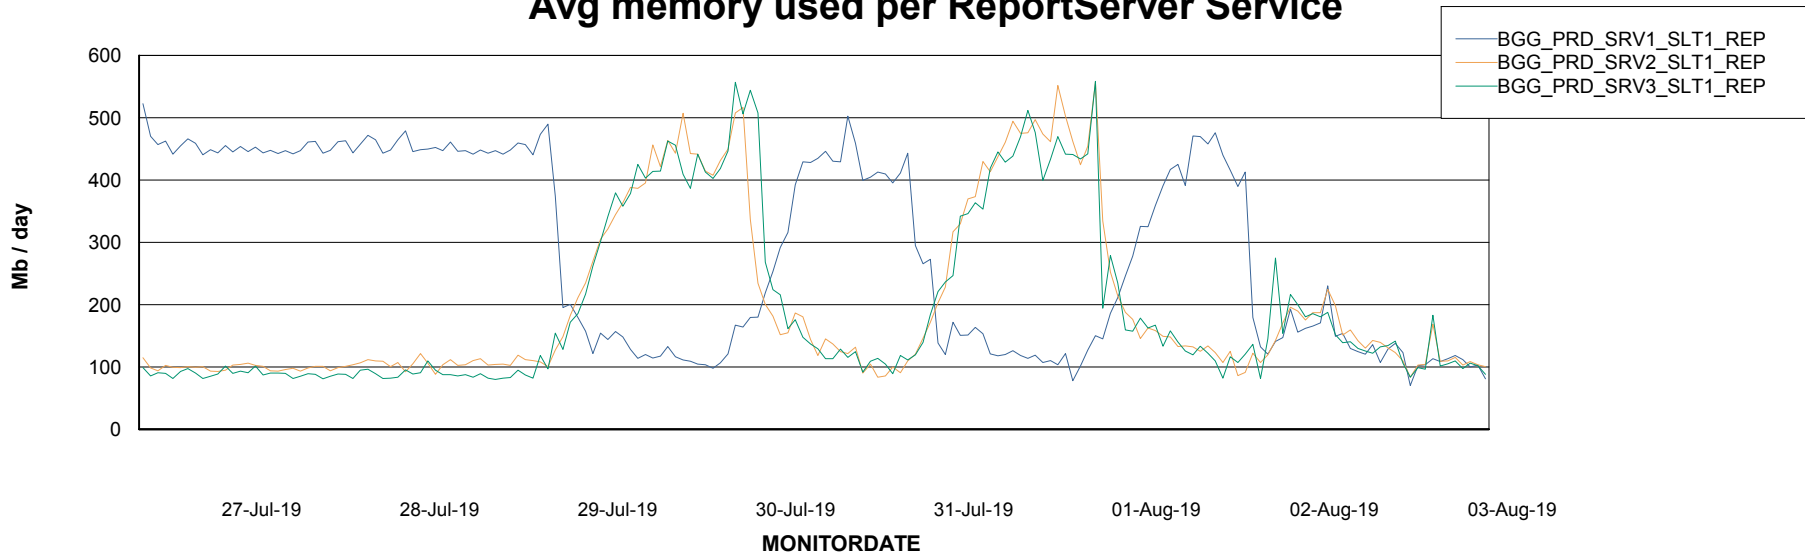

Avg memory used per ABS Server Service

Avg users per day per ABS server

Weekly SLA Customer Report

Customer BGG_Production
Database ID 58

ABSSolute Application ReportServer Services

Avg memory used per ReportServer Service