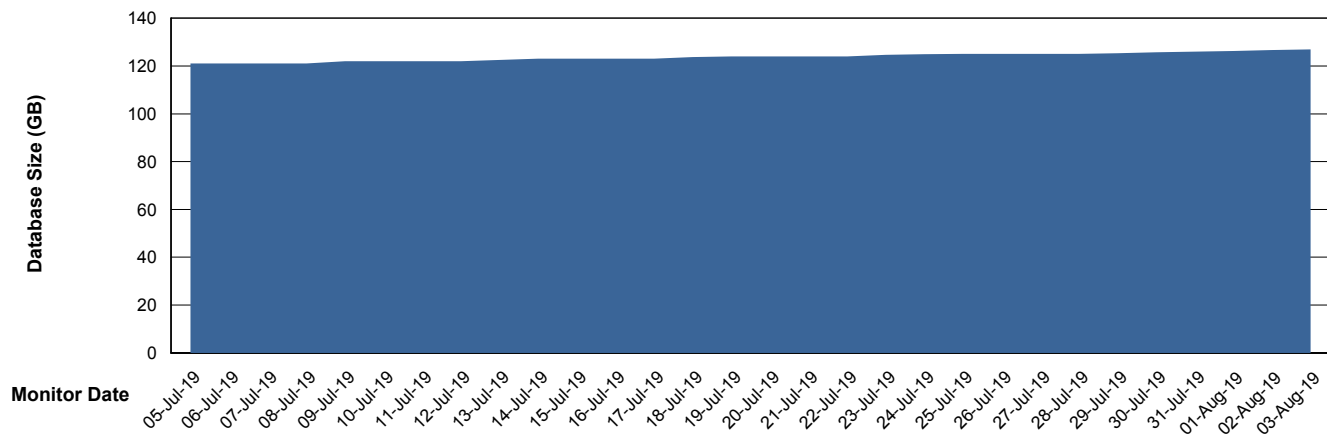

DATABASE SIZE BGGDB_Production

Database growth over last month