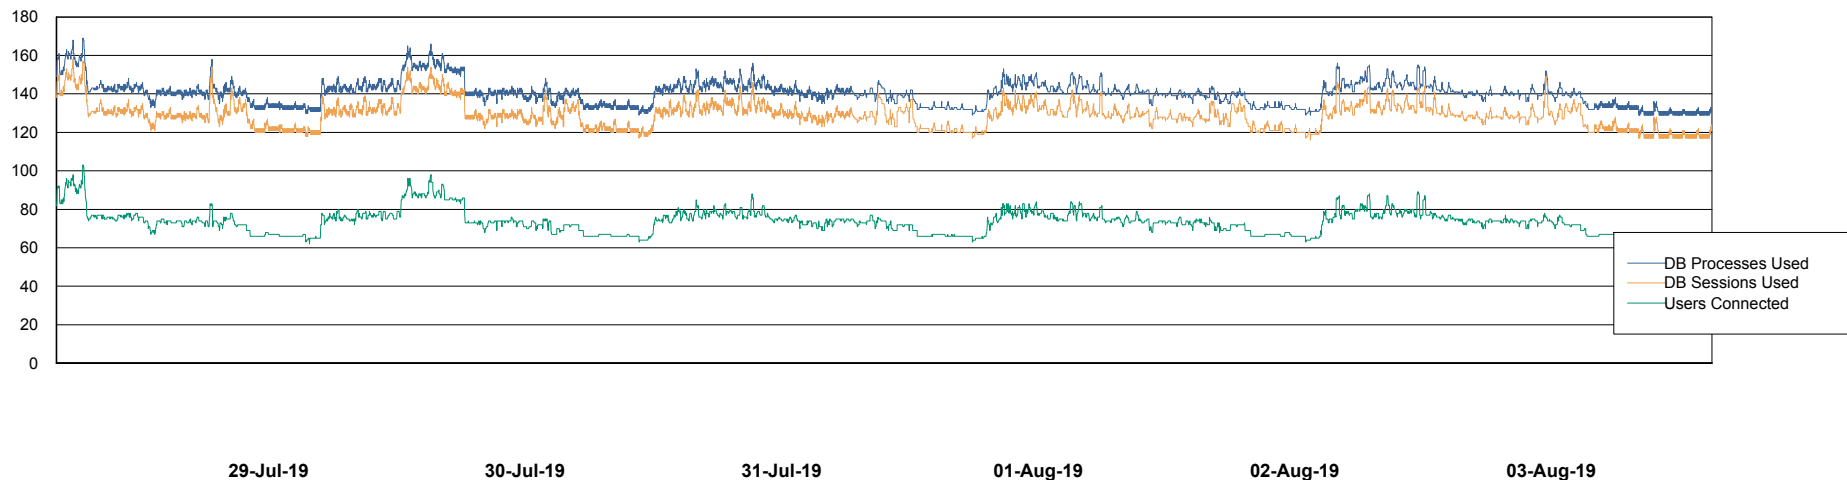

Weekly SLA Customer Report

Customer BGG_Production
Database ID 58

Database Performance BGGDB_BI

Weekly SLA Customer Report

Customer BGG_Production
Database ID 58

Database Performance BGGDB_Production

Weekly SLA Customer Report