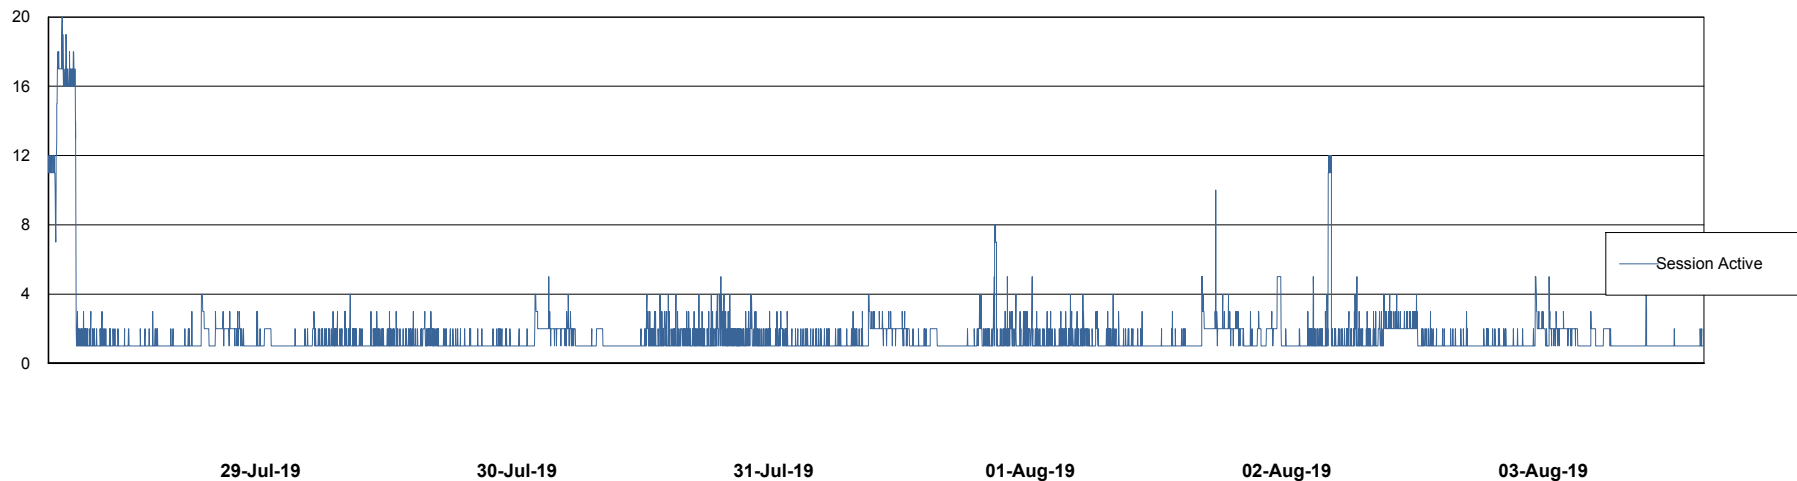

Weekly SLA Customer Report

Customer BGG_Production
Database ID 58

Database Performance BGGDB_BI

Weekly SLA Customer Report

Customer BGG_Production
Database ID 58

Database Performance BGGDB_Production

Weekly SLA Customer Report