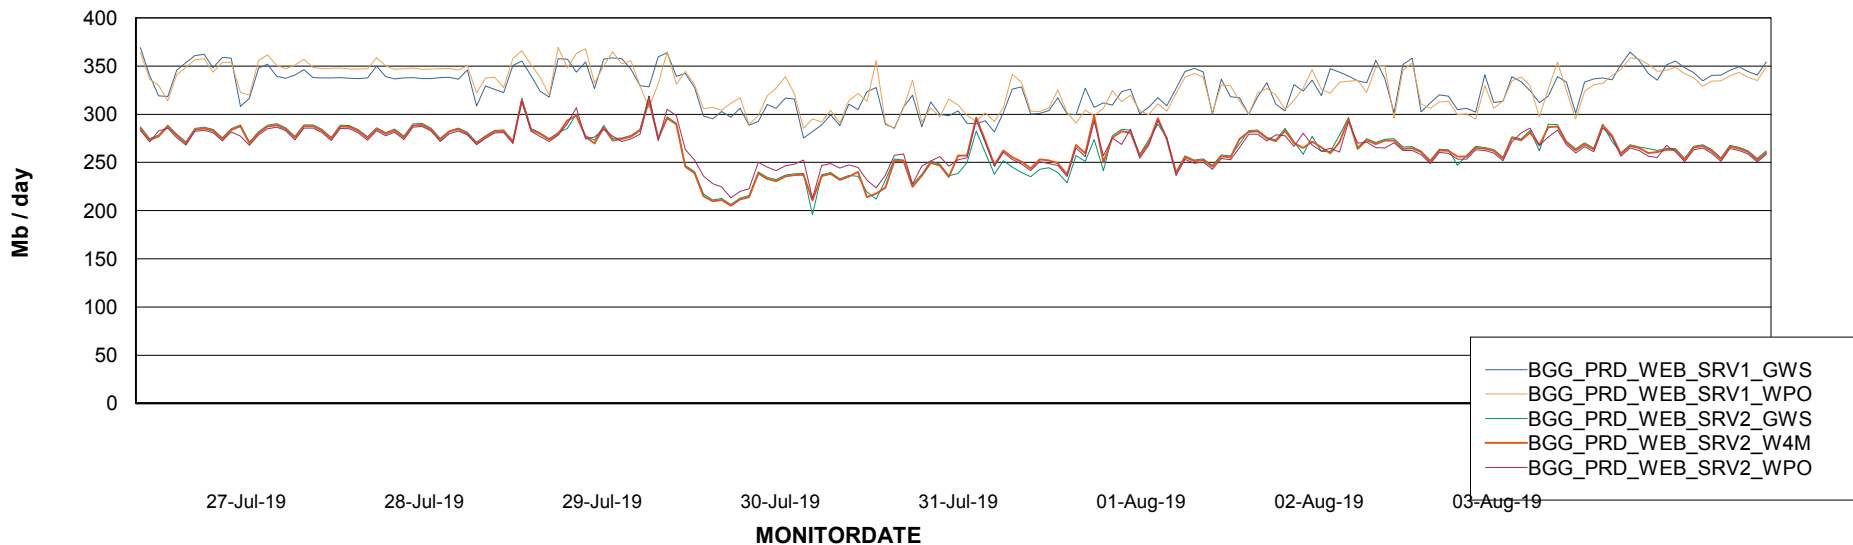

ABSSolute Web Component Services

Avg memory used per ABS Web component