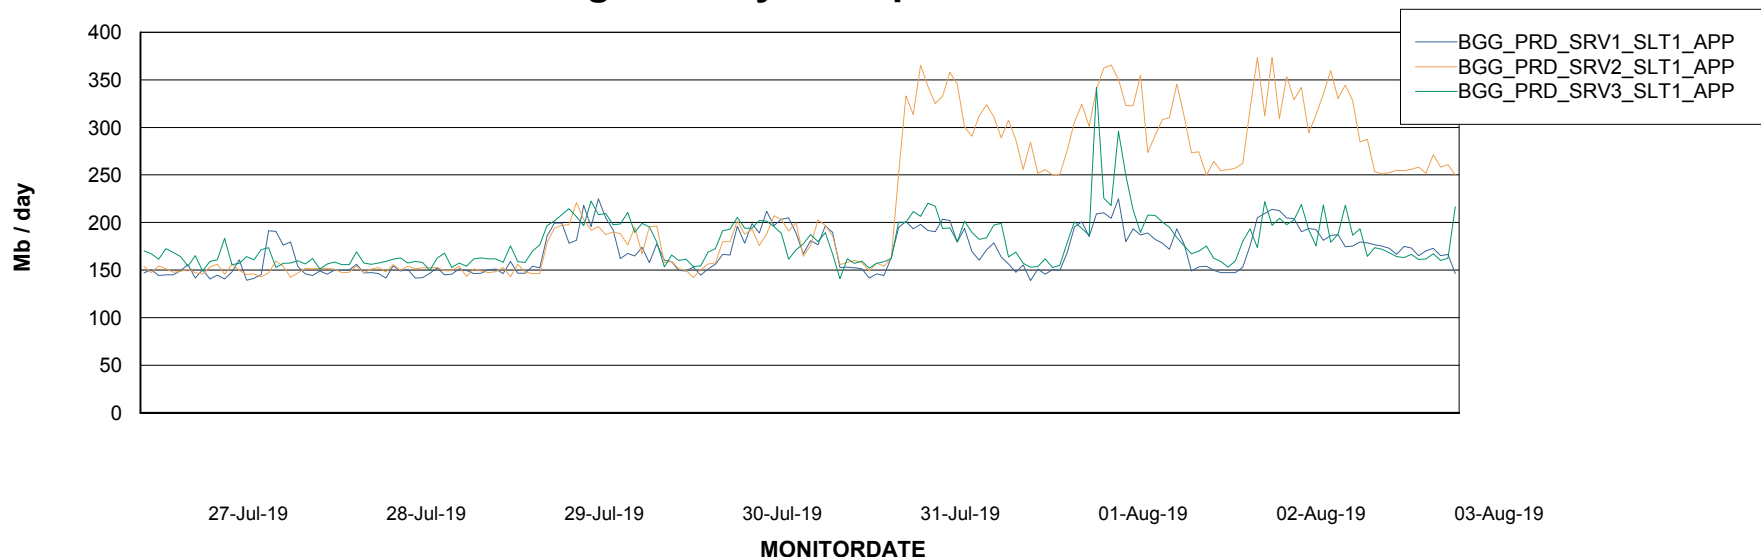

ABSSolute Application Server Services

Avg memory used per ABS Server Service