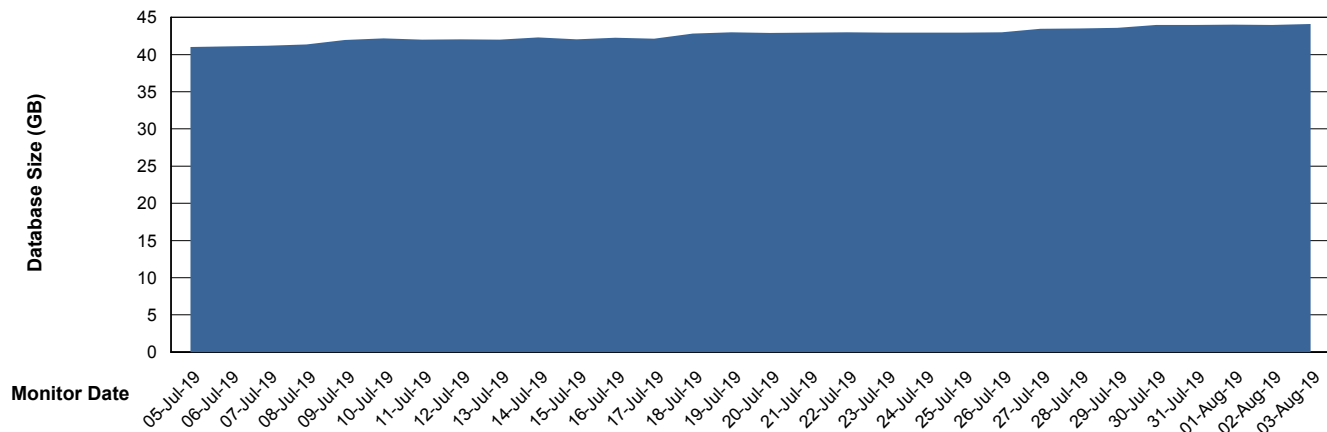

Customer BGG_Production
Database ID 58

Database Performance BGGDB_Standby

Weekly SLA Customer Report

Customer BGG_Production
Database ID 58

DATABASE SIZE BGGDB_BI

Database growth over last month

DATABASE SIZE BGGDB_Production