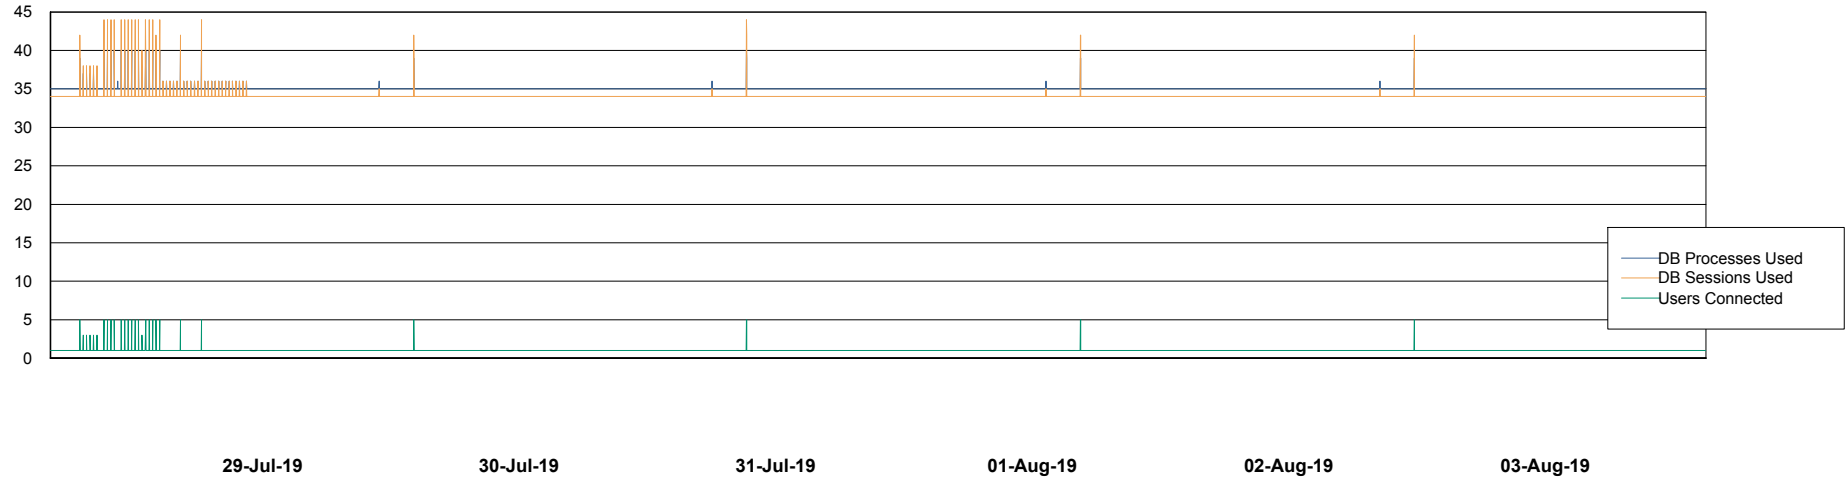

Database Performance BCMDB_ABS1SB Standby Database