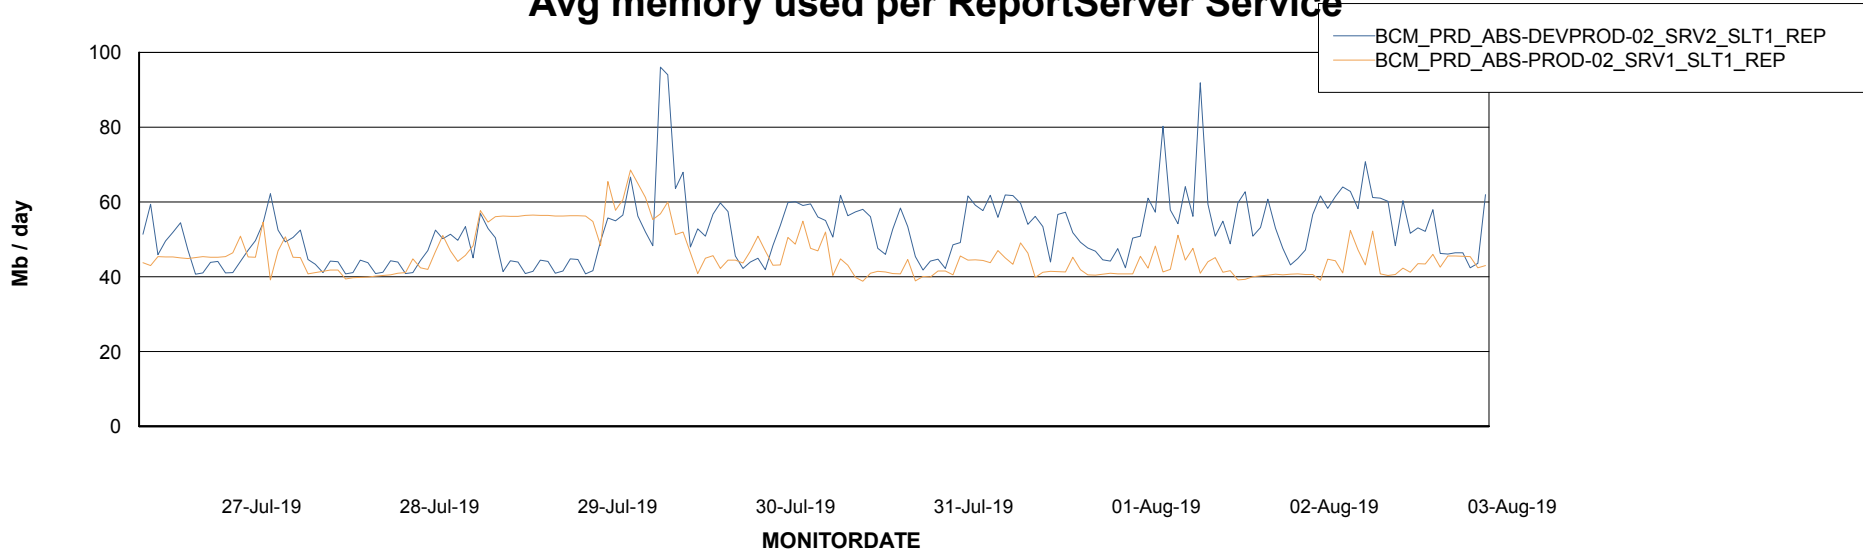

Avg memory used per ABS Server Service

Avg users per day per ABS server

Weekly SLA Customer Report

Customer BCM_Production
Database ID 81

ABSSolute Application ReportServer Services

Avg memory used per ReportServer Service