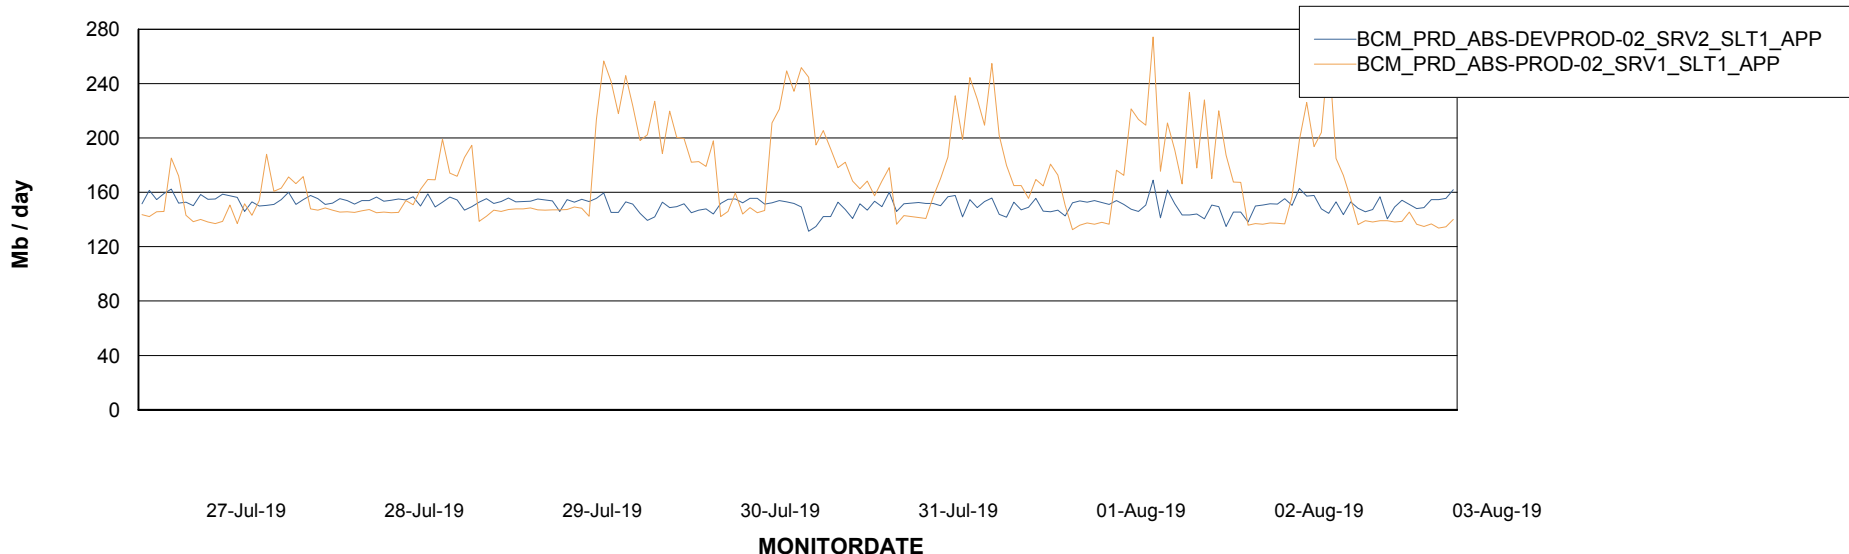

ABSSolute Application Server Services

Avg memory used per ABS Server Service