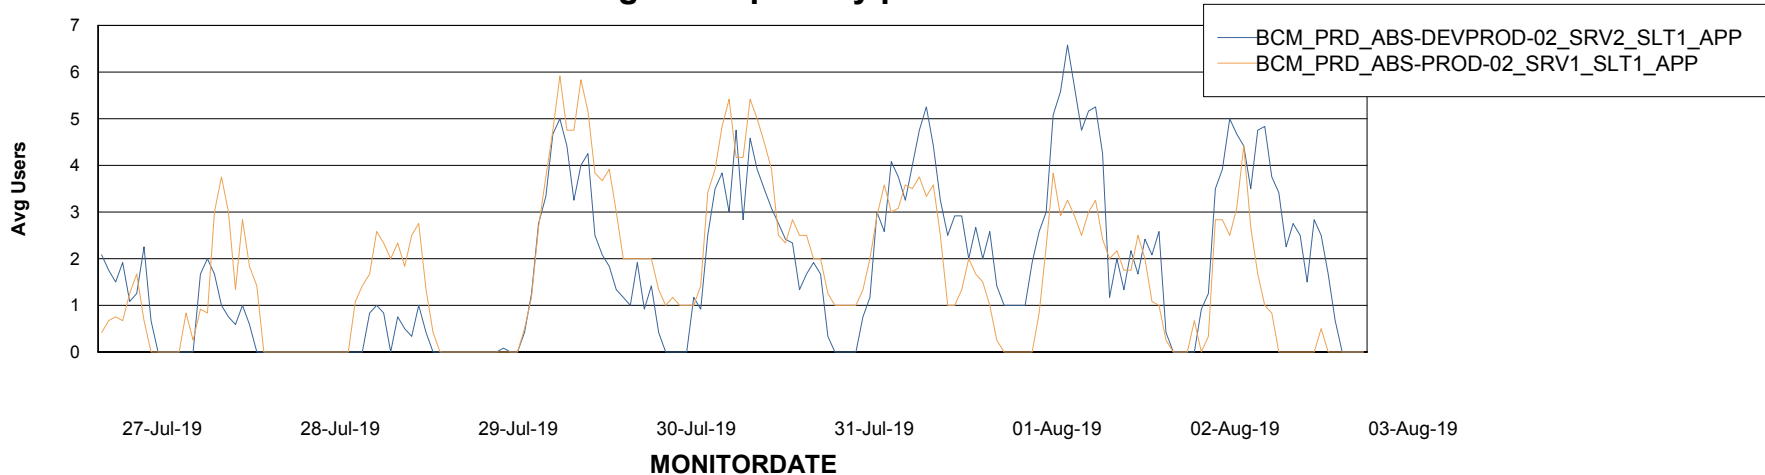

Avg users per day per ABS server