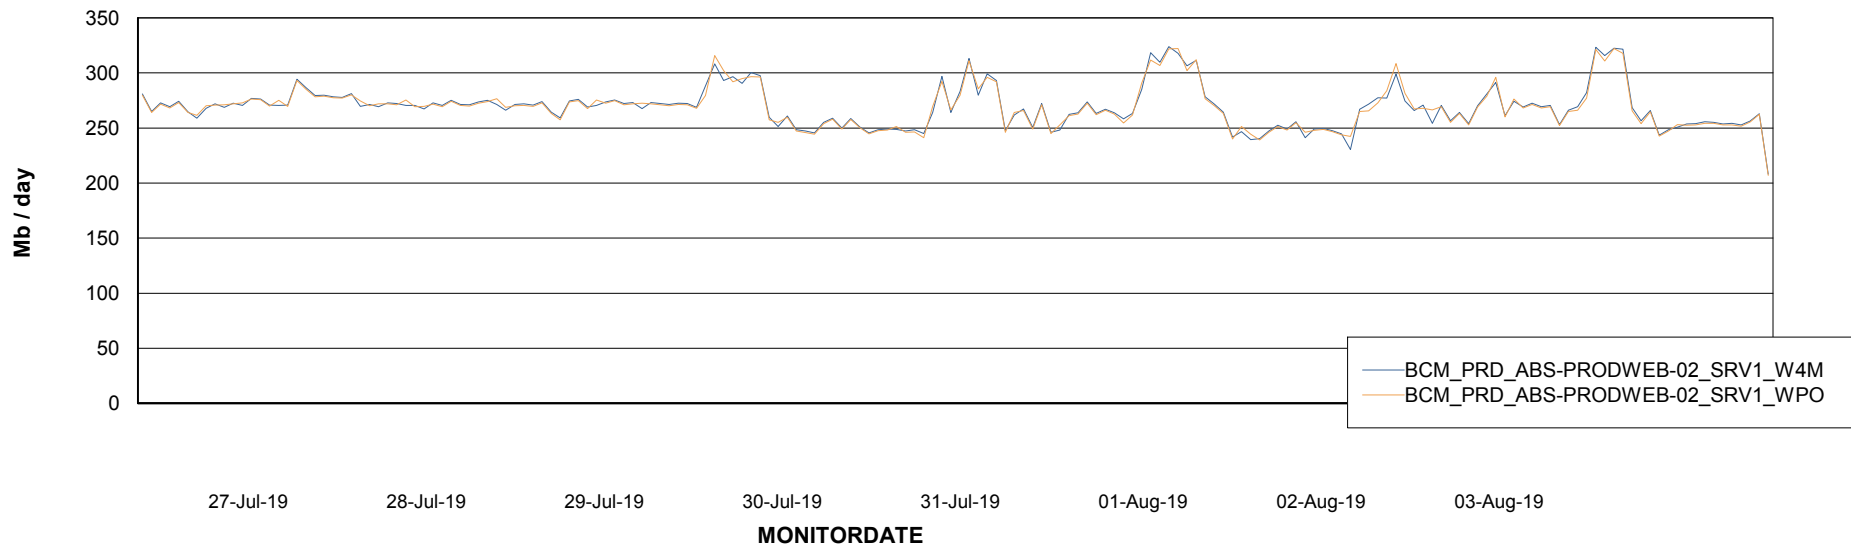

ABSolute Web Component Services

Avg memory used per ABS Web component