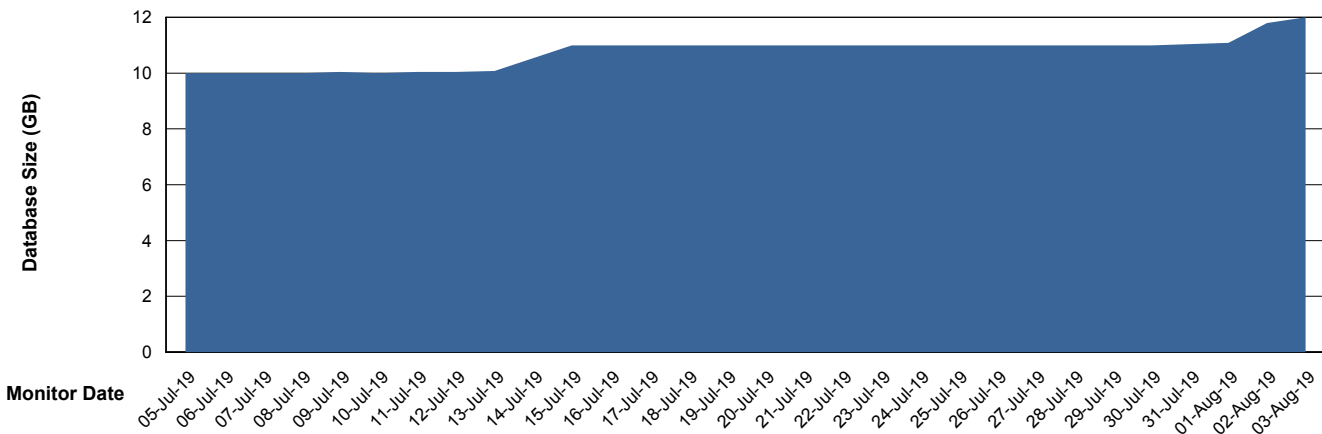

Weekly SLA Customer Report

Customer BCM_Production
Database ID 81

Database Performance BCMDB_ABS1SB Standby Database

Weekly SLA Customer Report

Customer BCM_Production
 Database ID 81

DATABASE SIZE BCMDB_ABS1 Production Database

Database growth over last month

Database Tablespace BCMDB_ABS1 Production Database

Date	Tablespace Name	Filesize (Gb)	Usedsize (Gb)	Percentage free
03-Aug-19	ABSDATA	4	3	25
	INDX	6	5	17
02-Aug-19	ABSDATA	4	3	25
	INDX	6	5	17
01-Aug-19	ABSDATA	4	3	25
	INDX	6	5	17
31-Jul-19	ABSDATA	4	3	25
	INDX	6	5	17
30-Jul-19	ABSDATA	4	3	25
	INDX	6	5	17
29-Jul-19	ABSDATA	4	3	25
	INDX	6	5	17
28-Jul-19	ABSDATA	4	3	25
	INDX	6	5	17