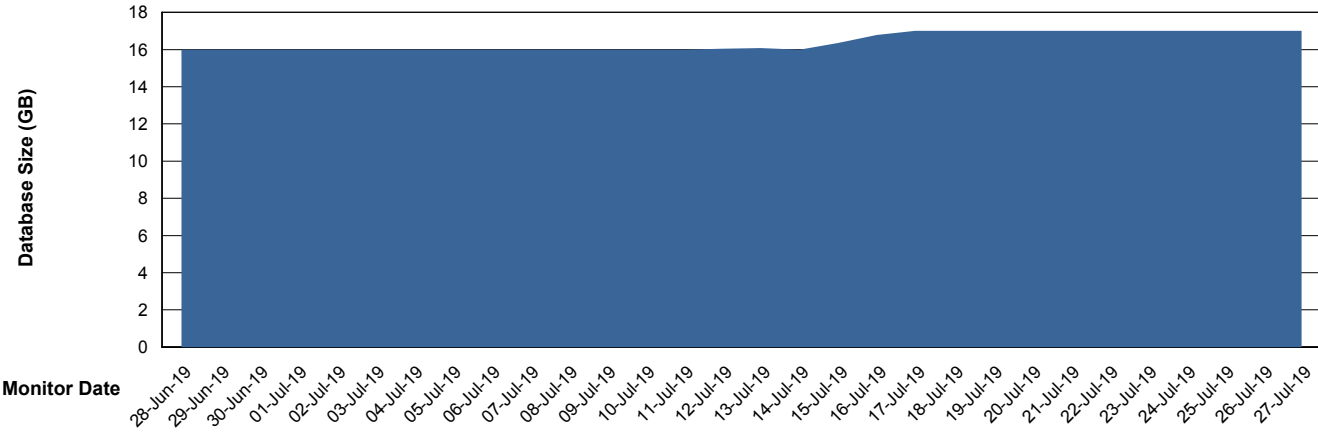

Weekly SLA Customer Report

Customer WBL_Production
Database ID 40

Database Performance WBLDB_Production

Weekly SLA Customer Report

Customer WBL_Production
Database ID 40

Database Performance WBLDB_Standby

Weekly SLA Customer Report

Customer WBL_Production
 Database ID 40

DATABASE SIZE WBLDB_Production

Database growth over last month

Database Tablespace WBLDB_Production

Date	Tablespace Name	Filesize (Gb)	Usedsize (Gb)	Percentage free
27-Jul-19	ABSDATA	9	6	33
	INDX	12	8	33
26-Jul-19	ABSDATA	9	6	33
	INDX	12	8	33
25-Jul-19	ABSDATA	9	6	33
	INDX	12	8	33
24-Jul-19	ABSDATA	9	6	33
	INDX	12	8	33
23-Jul-19	ABSDATA	9	6	33
	INDX	12	8	33
22-Jul-19	ABSDATA	9	6	33
	INDX	12	8	33
21-Jul-19	ABSDATA	9	6	33
	INDX	12	8	33