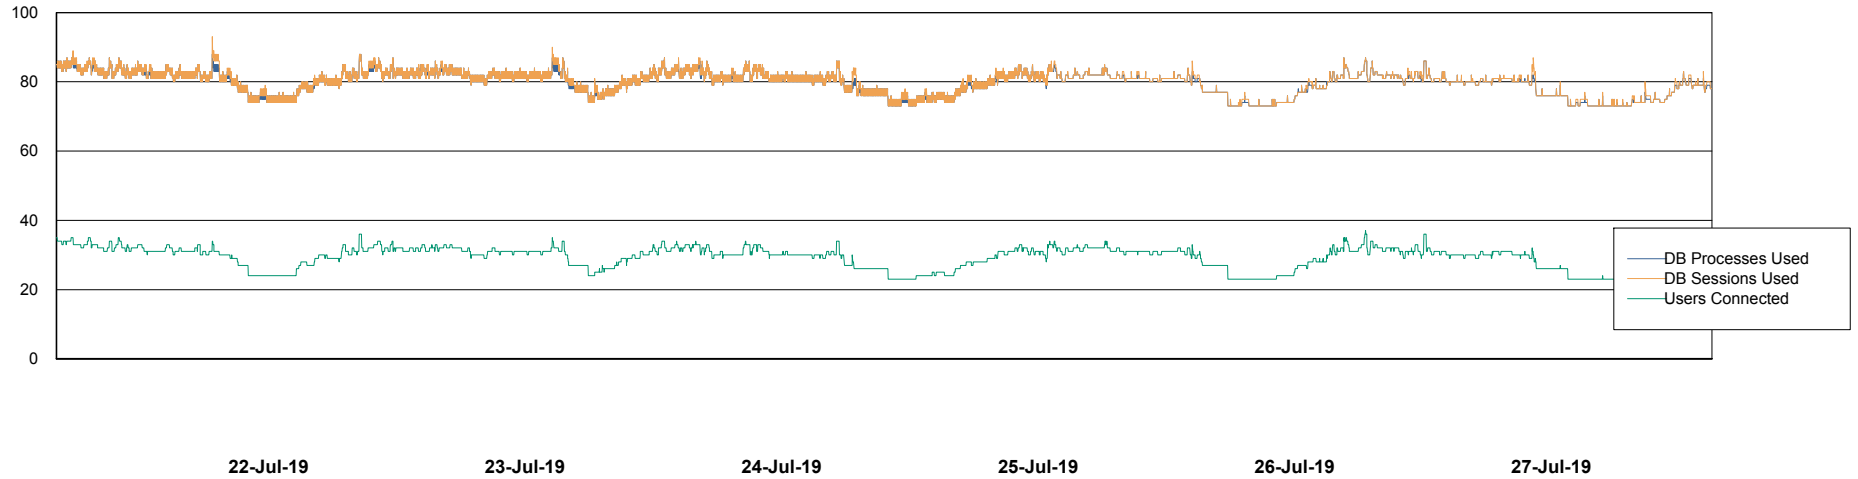

Harddisk Usage WBL_PRD_ORACLE2

	Free disk space on c: (%)	Total disk space on c: (Gb)	Free disk space on d: (%)	Total disk space on d: (Gb)	Free disk space on e: (%)	Total disk space on e: (Gb)	Free disk space on f: (%)	Total disk space on f: (Gb)
27-Jul-19	71	120	87	200	87	200	95	200
26-Jul-19	71	120	87	200	87	200	95	200
25-Jul-19	71	120	87	200	87	200	95	200
24-Jul-19	71	120	87	200	87	200	96	200
23-Jul-19	71	120	87	200	87	200	96	200
22-Jul-19	71	120	87	200	87	200	96	200
21-Jul-19	71	120	87	200	87	200	96	200

Weekly SLA Customer Report

Customer WBL_Production
Database ID 40

Database Performance WBLDB_Production

Weekly SLA Customer Report

Customer WBL_Production
Database ID 40

Database Performance WBLDB_Standby

Weekly SLA Customer Report