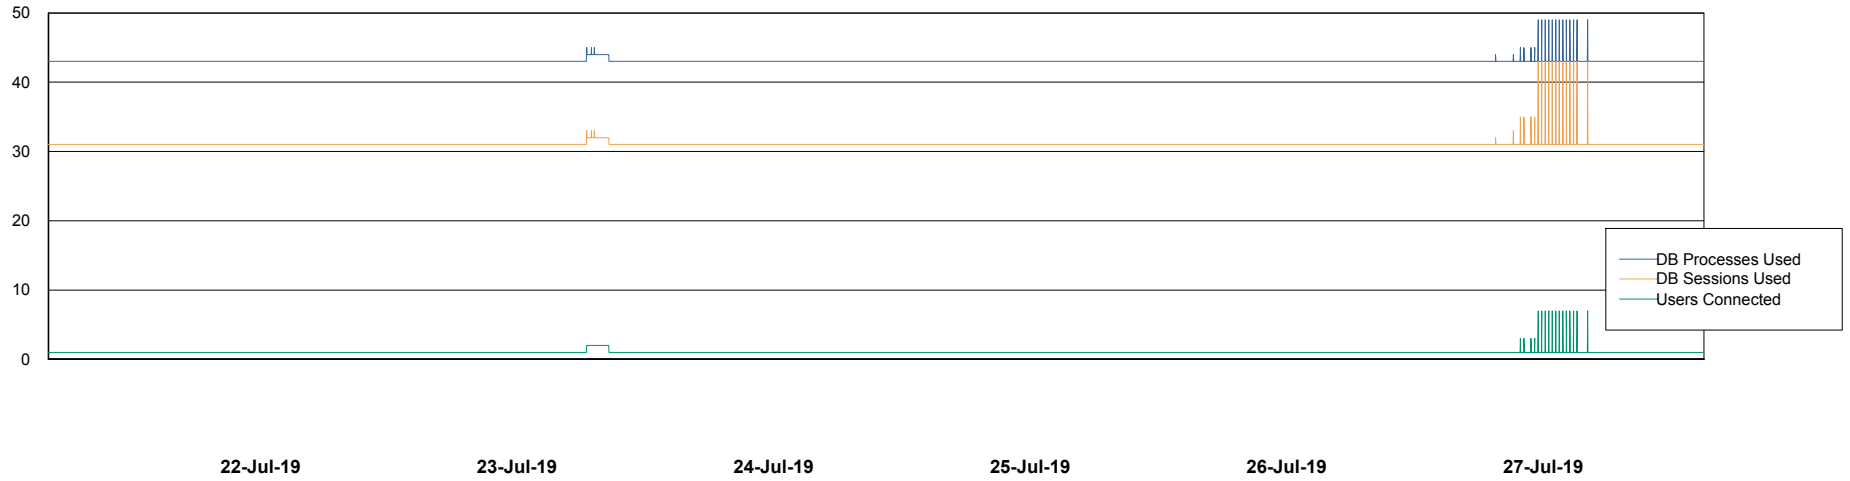

Weekly SLA Customer Report

Customer WBL_Production
Database ID 40

Database Performance WBLDB_Production

Weekly SLA Customer Report

Customer WBL_Production
Database ID 40

Database Performance WBLDB_Standby

Weekly SLA Customer Report

Customer WBL_Production
 Database ID 40

DATABASE SIZE WBLDB_Production

Database growth over last month

Database Tablespace WBLDB_Production

Date	Tablespace Name	Filesize (Gb)	Usedsize (Gb)	Percentage free
27-Jul-19	ABSDATA	9	6	33
	INDX	12	8	33
26-Jul-19	ABSDATA	9	6	33
	INDX	12	8	33
25-Jul-19	ABSDATA	9	6	33
	INDX	12	8	33
24-Jul-19	ABSDATA	9	6	33
	INDX	12	8	33
23-Jul-19	ABSDATA	9	6	33
	INDX	12	8	33
22-Jul-19	ABSDATA	9	6	33
	INDX	12	8	33
21-Jul-19	ABSDATA	9	6	33
	INDX	12	8	33