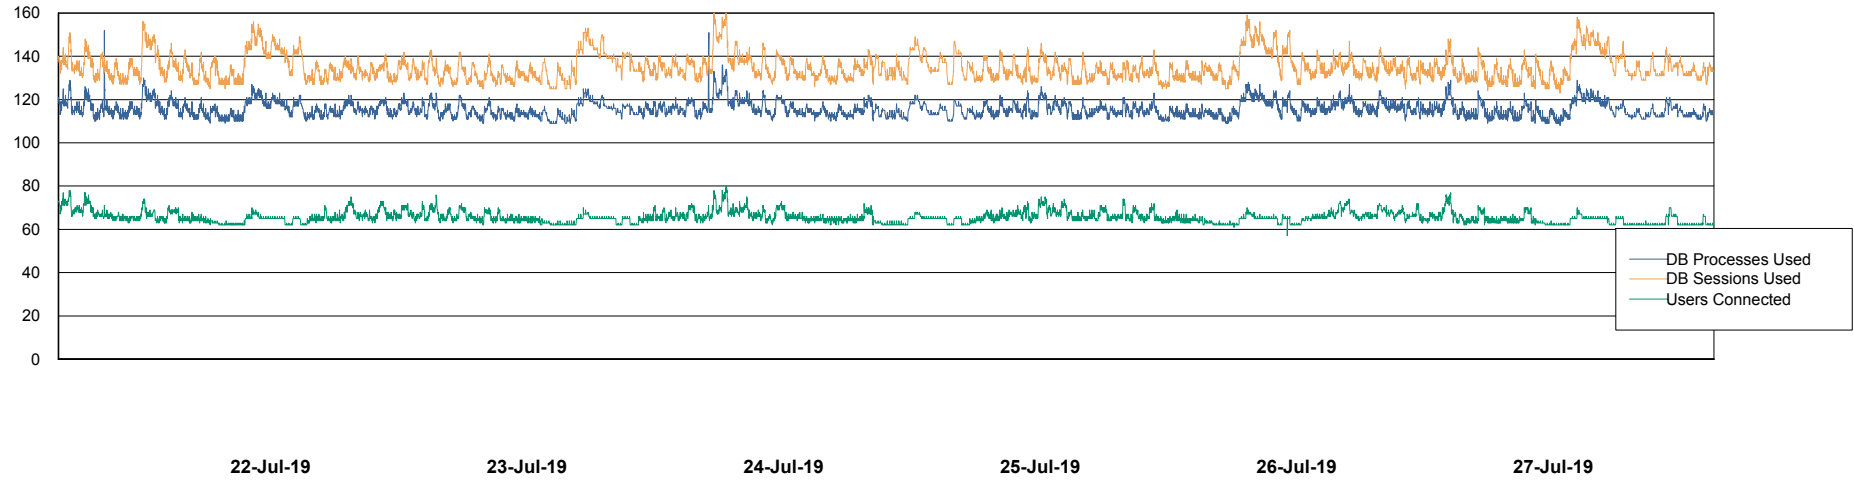

Weekly SLA Customer Report

Customer VOS_Production
Database ID 68

Database Performance VOSBIDB_Production

Weekly SLA Customer Report

Customer VOS_Production
Database ID 68

Database Performance VOSDB_Production

Weekly SLA Customer Report

Customer VOS_Production
Database ID 68

Database Performance VOSDB_Standby

Weekly SLA Customer Report

Customer VOS_Production
Database ID 68

DATABASE SIZE VOSBIDB_Production

Database growth over last month