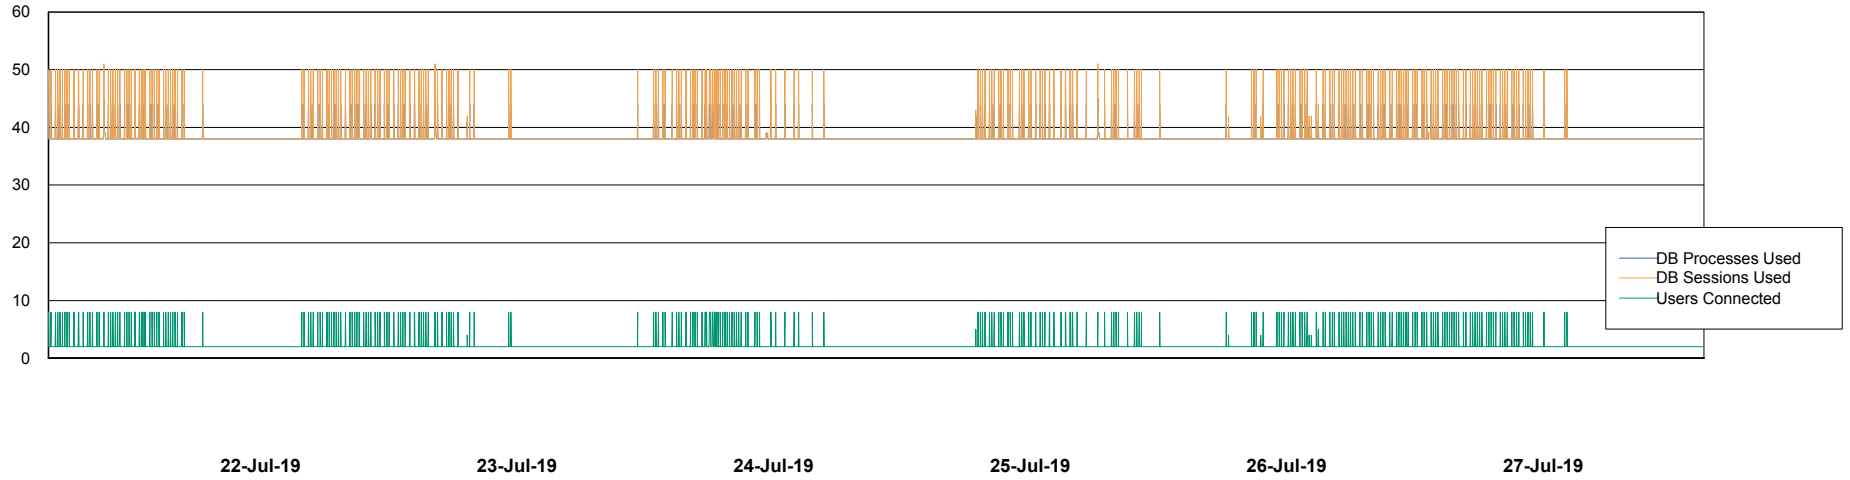

Weekly SLA Customer Report

Customer VOS_Production
Database ID 68

Database Performance VOSBIDB_Production

Weekly SLA Customer Report

Customer VOS_Production
Database ID 68

Database Performance VOSDB_Production

Weekly SLA Customer Report

Customer VOS_Production
Database ID 68

Database Performance VOSDB_Standby

Weekly SLA Customer Report

Customer VOS_Production
Database ID 68

DATABASE SIZE VOSBIDB_Production

Database growth over last month