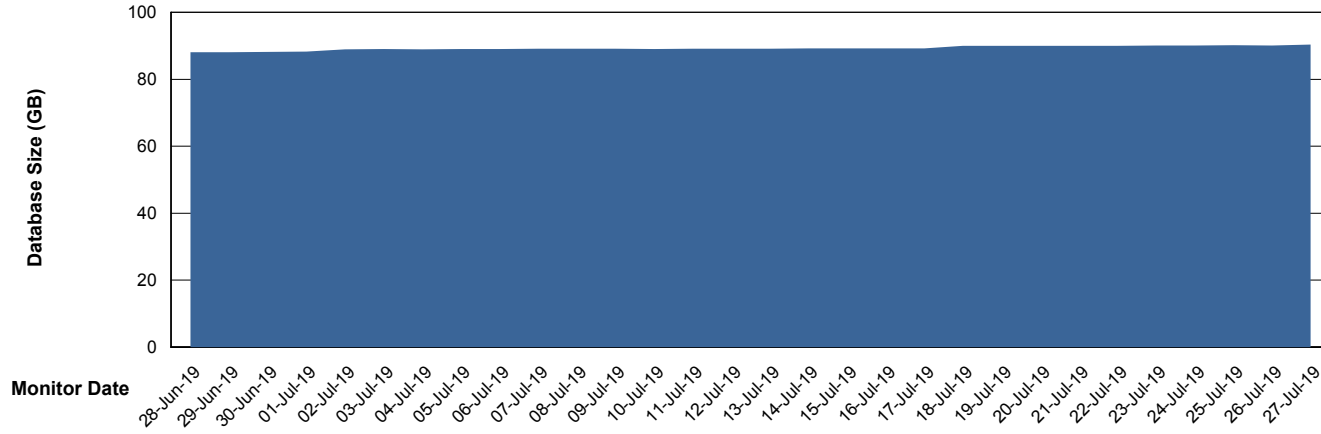

Weekly SLA Customer Report

Customer VOS_Production
Database ID 68

Database Performance VOSDB_Standby

Weekly SLA Customer Report

Customer VOS_Production
Database ID 68

DATABASE SIZE VOSBIDB_Production

Database growth over last month

DATABASE SIZE VOSDB_Production

Database growth over last month

Weekly SLA Customer Report

Customer VOS_Production
 Database ID 68

Database Tablespace VOSBIDB_Production

Date	Tablespace Name	Filesize (Gb)	Usedsize (Gb)	Percentage free
27-Jul-19	ABSDATA	44	35	20
	INDX	62	51	18
26-Jul-19	ABSDATA	44	35	20
	INDX	62	51	18
25-Jul-19	ABSDATA	44	35	20
	INDX	62	51	18
24-Jul-19	ABSDATA	44	35	20
	INDX	62	51	18
23-Jul-19	ABSDATA	44	35	20
	INDX	62	51	18
22-Jul-19	ABSDATA	44	35	20
	INDX	62	51	18
21-Jul-19	ABSDATA	40	35	13
	INDX	60	51	15