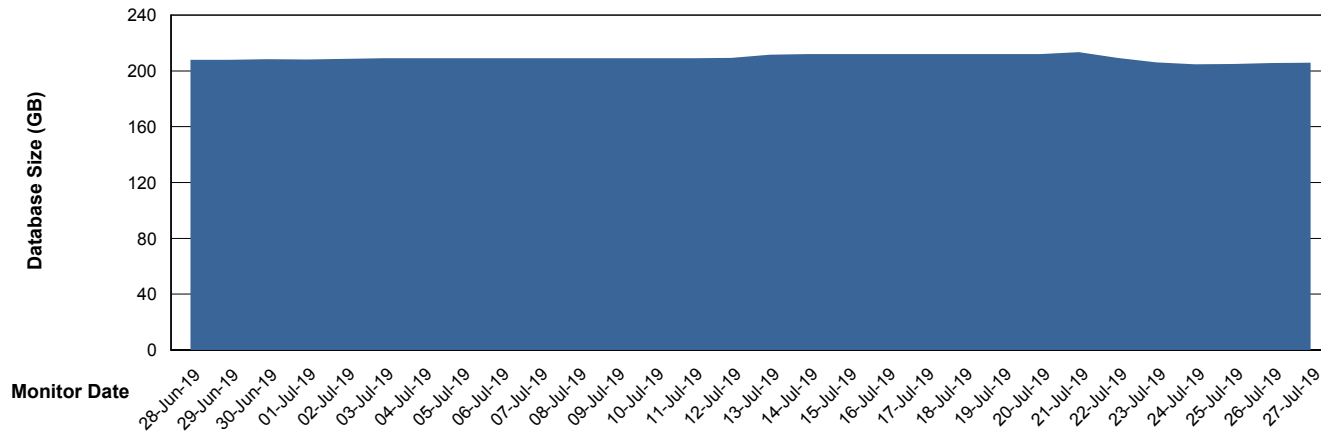

Weekly SLA Customer Report

Customer VOS_Production
Database ID 68

Database Performance VOSDB_Standby

Weekly SLA Customer Report

Customer VOS_Production
Database ID 68

DATABASE SIZE VOSBIDB_Production

Database growth over last month

DATABASE SIZE VOSDB_Production

Database growth over last month

Weekly SLA Customer Report

Customer VOS_Production
 Database ID 68

Database Tablespace VOSBIDB_Production

Date	Tablespace Name	Filesize (Gb)	Usedsize (Gb)	Percentage free
27-Jul-19	ABSDATA	44	35	20
	INDX	62	51	18
26-Jul-19	ABSDATA	44	35	20
	INDX	62	51	18
25-Jul-19	ABSDATA	44	35	20
	INDX	62	51	18
24-Jul-19	ABSDATA	44	35	20
	INDX	62	51	18
23-Jul-19	ABSDATA	44	35	20
	INDX	62	51	18
22-Jul-19	ABSDATA	44	35	20
	INDX	62	51	18
21-Jul-19	ABSDATA	40	35	13
	INDX	60	51	15