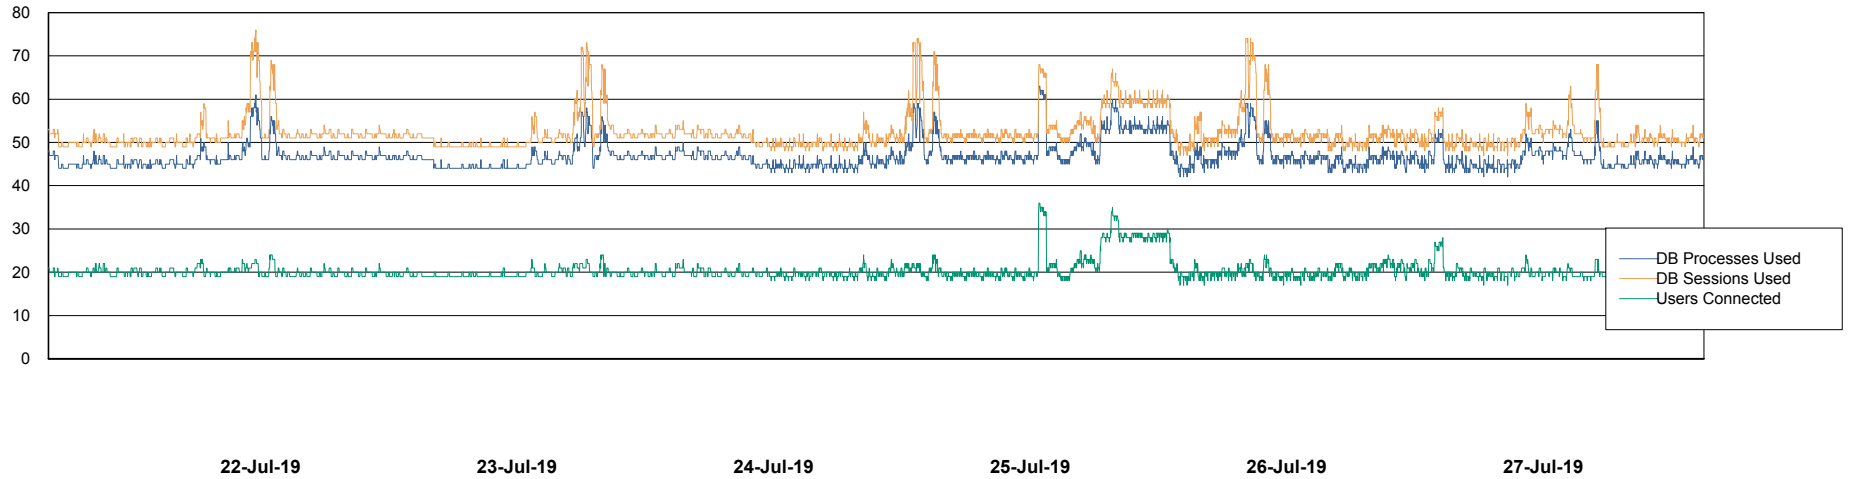

Database Performance VOSBIDB_Production