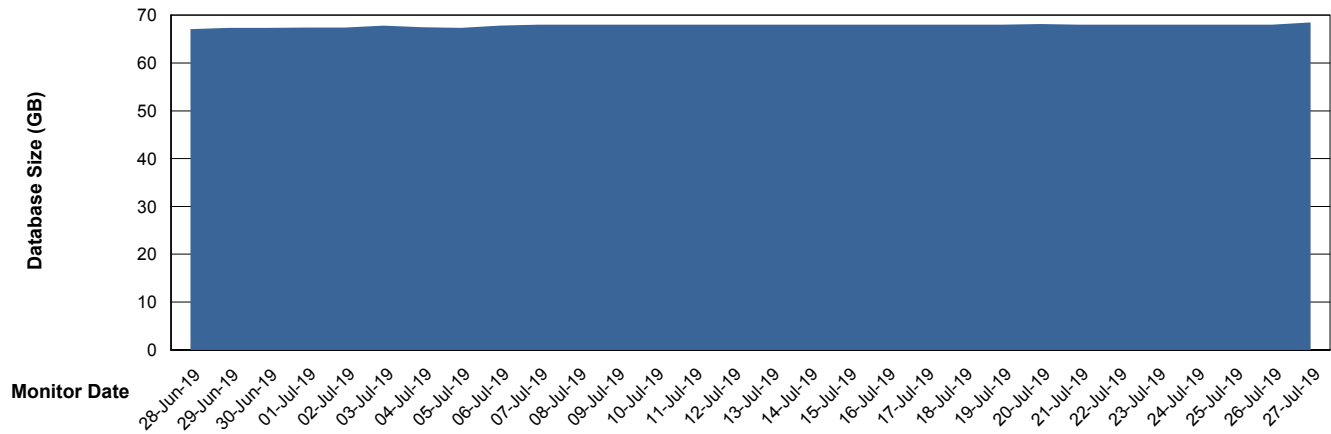

Weekly SLA Customer Report

Customer VEN_Production
Database ID 35

Database Performance VENDB_BI

Weekly SLA Customer Report

Customer VEN_Production
Database ID 35

DATABASE SIZE ABSVEN06 Primary DB 2019

Database growth over last month

DATABASE SIZE VENDB_BI

Database growth over last month

Weekly SLA Customer Report

Customer VEN_Production
 Database ID 35

Database Tablespace ABSVEN06 Primary DB 2019

Date	Tablespace Name	Filesize (Gb)	Usedsize (Gb)	Percentage free
27-Jul-19	ABSDATA	108	90	17
	INDX	112	94	16
26-Jul-19	ABSDATA	108	90	17
	INDX	112	94	16
25-Jul-19	ABSDATA	108	90	17
	INDX	112	94	16
24-Jul-19	ABSDATA	108	90	17
	INDX	112	94	16
23-Jul-19	ABSDATA	108	90	17
	INDX	112	94	16
22-Jul-19	ABSDATA	108	89	18
	INDX	112	94	16
21-Jul-19	ABSDATA	108	89	18
	INDX	112	94	16