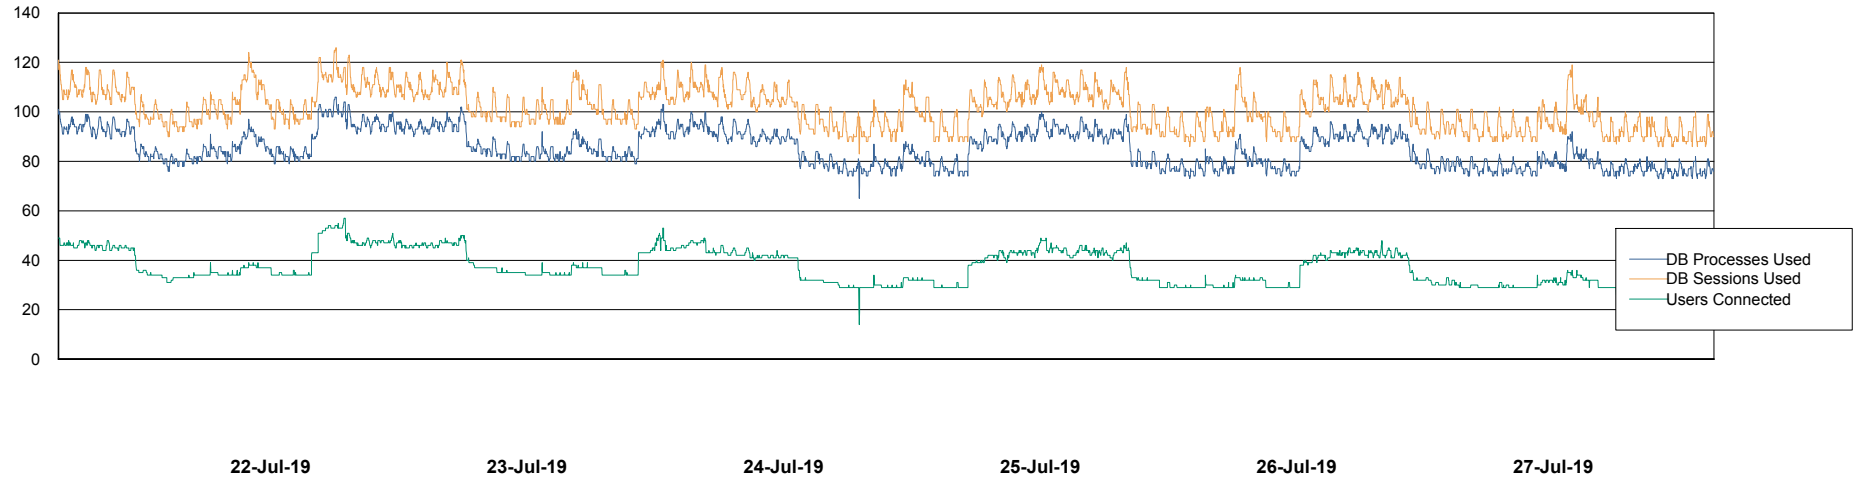

Weekly SLA Customer Report

Customer VEN_Production
Database ID 35

Harddisk Usage VEN_PRD_DB_BI

	Free disk space on c: (%)	Total disk space on c: (Gb)	Free disk space on d: (%)	Total disk space on d: (Gb)
27-Jul-19	54	102	61	601
26-Jul-19	54	102	61	601
25-Jul-19	54	102	61	601
24-Jul-19	54	102	61	601
23-Jul-19	54	102	61	601
22-Jul-19	54	102	61	601
21-Jul-19	54	102	61	601

Weekly SLA Customer Report

Customer VEN_Production
Database ID 35

Database Performance ABSVEN06 Primary DB 2019

Weekly SLA Customer Report

Customer VEN_Production
Database ID 35

Database Performance ABSVEN07 Standby DB 2019