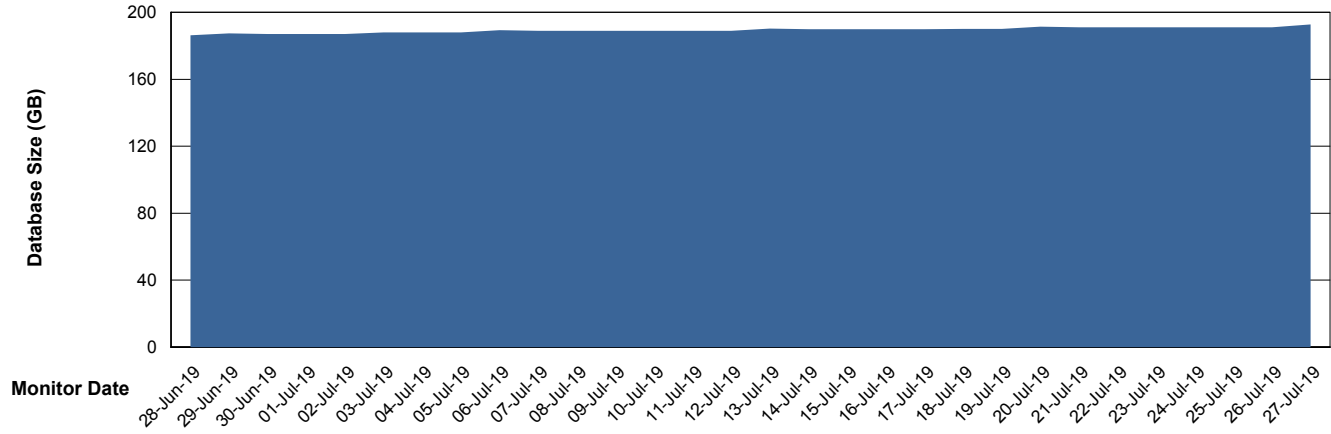

Weekly SLA Customer Report

Customer VEN_Production
Database ID 35

Database Performance VENDB_BI

Weekly SLA Customer Report

Customer VEN_Production
Database ID 35

DATABASE SIZE ABSVEN06 Primary DB 2019

Database growth over last month

DATABASE SIZE VENDB_BI

Database growth over last month

Weekly SLA Customer Report

Customer VEN_Production
 Database ID 35

Database Tablespace ABSVEN06 Primary DB 2019

Date	Tablespace Name	Filesize (Gb)	Usedsize (Gb)	Percentage free
27-Jul-19	ABSDATA	108	90	17
	INDX	112	94	16
26-Jul-19	ABSDATA	108	90	17
	INDX	112	94	16
25-Jul-19	ABSDATA	108	90	17
	INDX	112	94	16
24-Jul-19	ABSDATA	108	90	17
	INDX	112	94	16
23-Jul-19	ABSDATA	108	90	17
	INDX	112	94	16
22-Jul-19	ABSDATA	108	89	18
	INDX	112	94	16
21-Jul-19	ABSDATA	108	89	18
	INDX	112	94	16