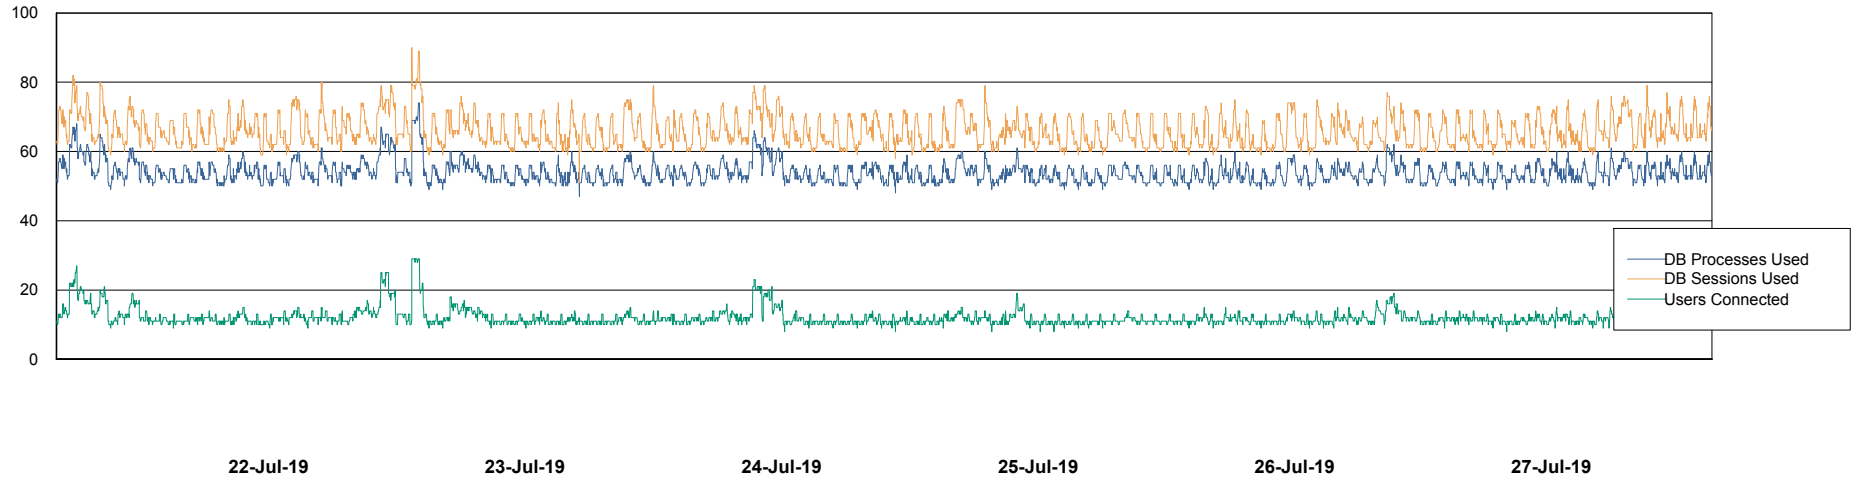

Database Performance VENDB_BI