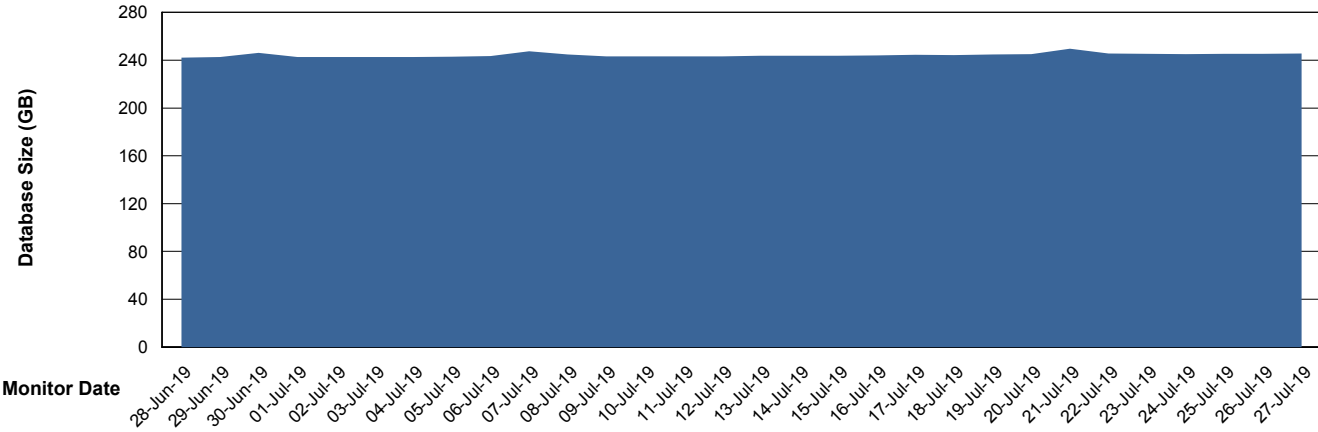

Weekly SLA Customer Report

Customer STK_Production
Database ID 82

Database Performance STKDB_ABS1 Production Database

Weekly SLA Customer Report

Customer STK_Production
Database ID 82

Database Performance STKDB_ABS1SB Standby Database

Weekly SLA Customer Report

Customer STK_Production
 Database ID 82

DATABASE SIZE STKDB_ABS1 Production Database

Database growth over last month

Database Tablespace STKDB_ABS1 Production Database

Date	Tablespace Name	Filesize (Gb)	Usedsize (Gb)	Percentage free
27-Jul-19	ABSDATA	177	107	40
	INDX	162	135	17
26-Jul-19	ABSDATA	177	107	40
	INDX	162	135	17
25-Jul-19	ABSDATA	177	107	40
	INDX	162	135	17
24-Jul-19	ABSDATA	177	107	40
	INDX	162	135	17
23-Jul-19	ABSDATA	177	107	40
	INDX	162	135	17
22-Jul-19	ABSDATA	177	107	40
	INDX	162	135	17
21-Jul-19	ABSDATA	177	107	40
	INDX	162	135	17