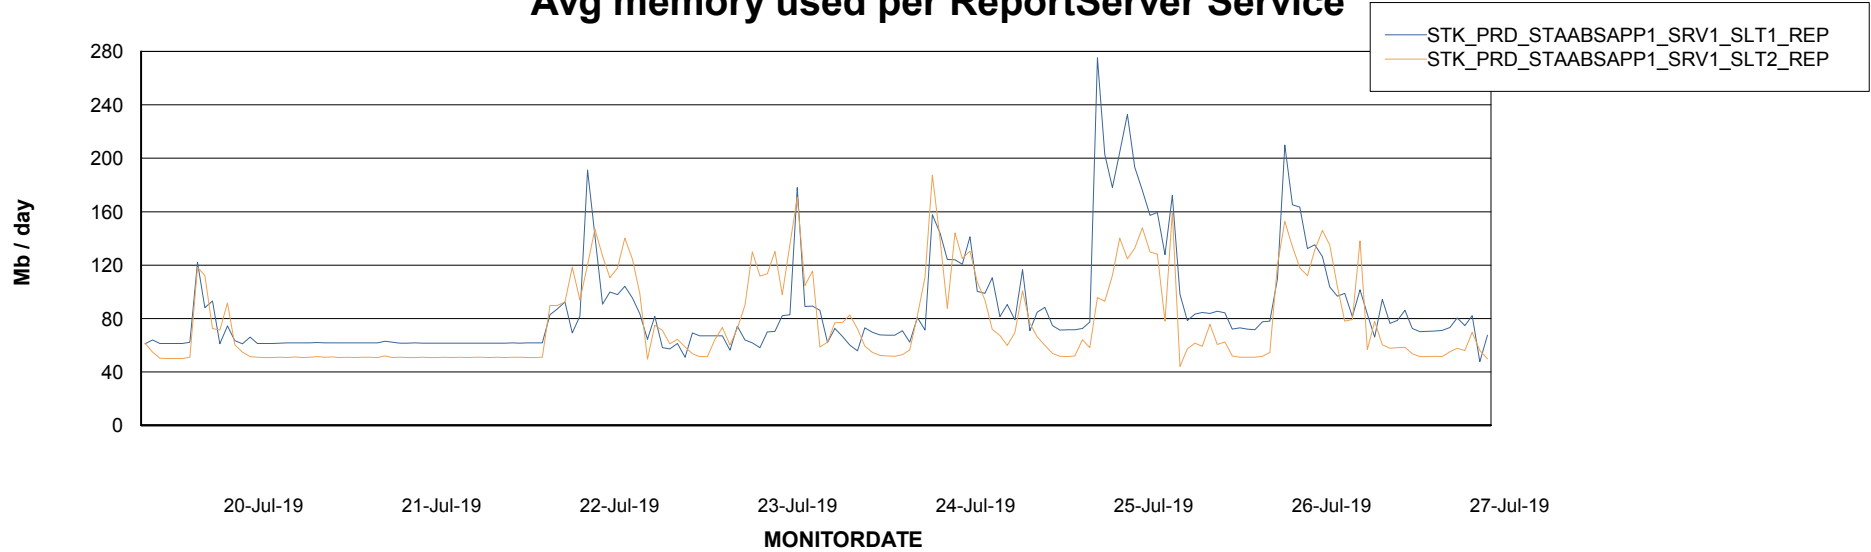

ABSSolute Application ReportServer Services

Avg memory used per ReportServer Service