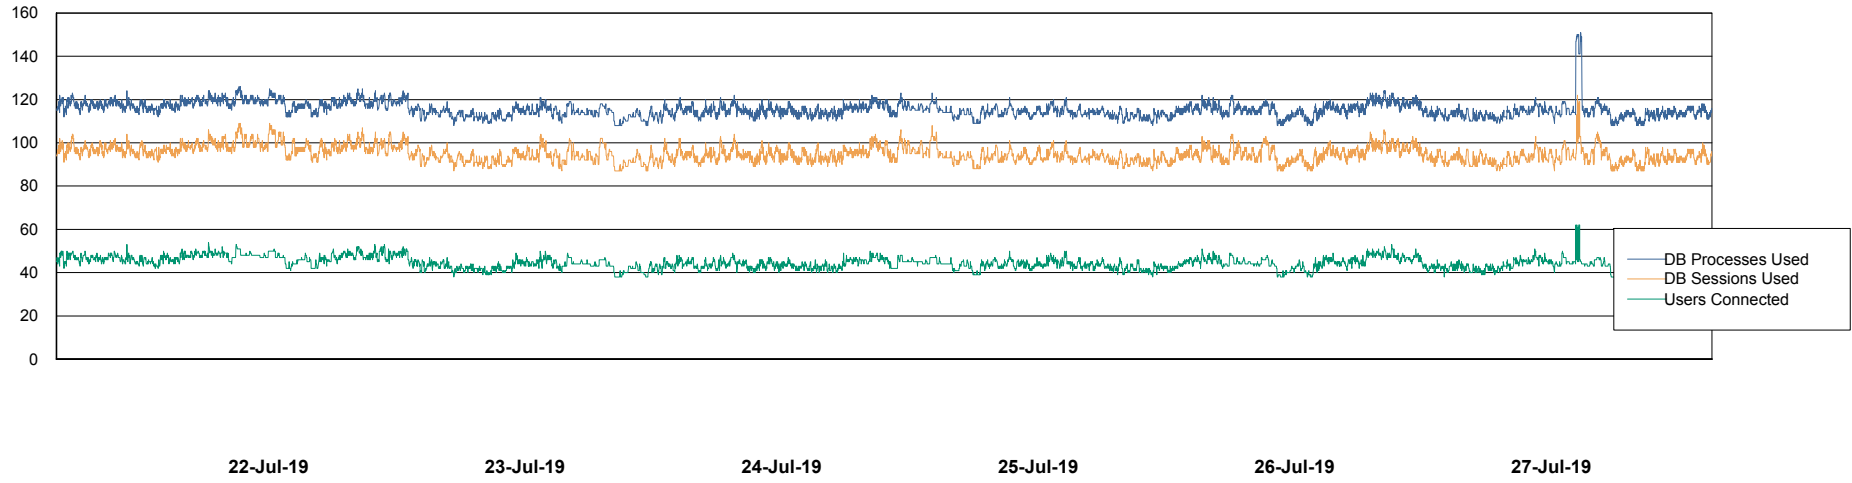

Database Performance STKDB_ABS1 Production Database