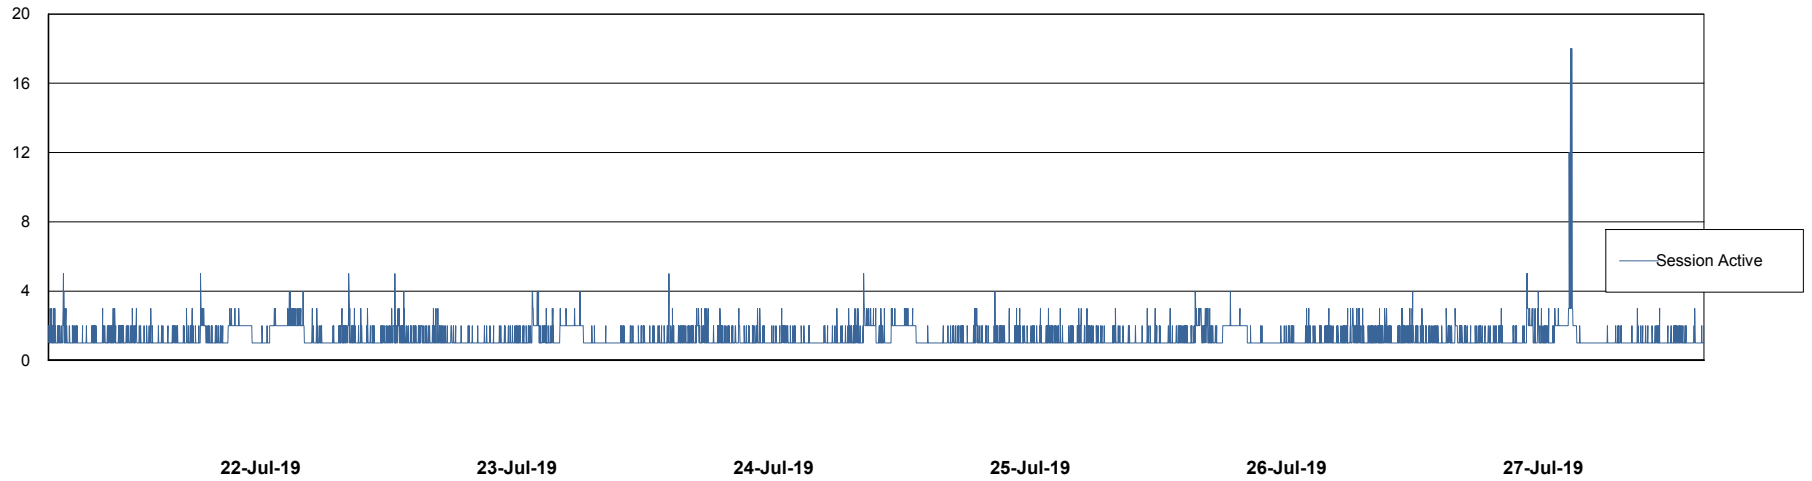

Weekly SLA Customer Report

Customer STK_Production
 Database ID 82

Harddisk Usage STK_STAABSDB2 Standby DB Server

	Free disk space on c: (%)	Total disk space on c: (Gb)	Free disk space on d: (%)	Total disk space on d: (Gb)	Free disk space on e: (%)	Total disk space on e: (Gb)
27-Jul-19	72	99	47	350	28	1,000
26-Jul-19	72	99	47	350	28	1,000
25-Jul-19	72	99	47	350	28	1,000
24-Jul-19	72	99	47	350	28	1,000
23-Jul-19	72	99	47	350	28	1,000
22-Jul-19	72	99	48	350	28	1,000
21-Jul-19	72	99	48	350	28	1,000

Weekly SLA Customer Report

Customer STK_Production
Database ID 82

Database Performance STKDB_ABS1 Production Database

Weekly SLA Customer Report

Customer STK_Production
Database ID 82

Database Performance STKDB_ABS1SB Standby Database