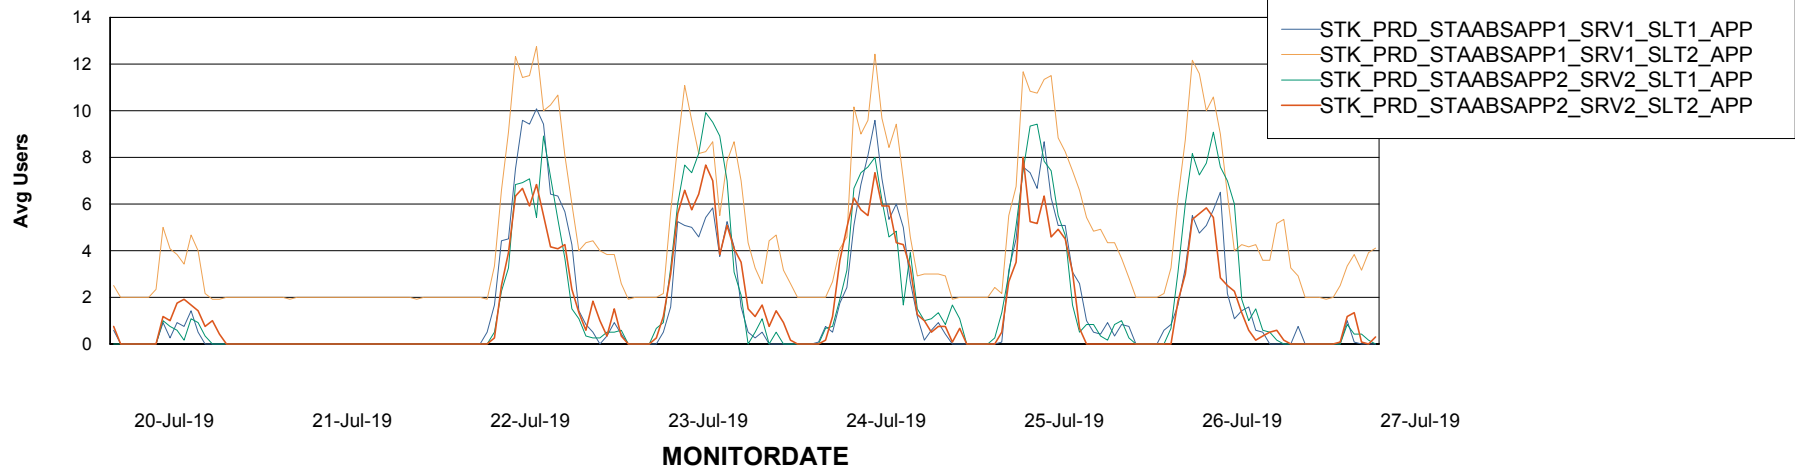

Weekly SLA Customer Report

Customer STK_Production
Database ID 82

ABSSolute Application Server Services

Avg memory used per ABS Server Service

Avg users per day per ABS server

Weekly SLA Customer Report

Customer STK_Production
Database ID 82