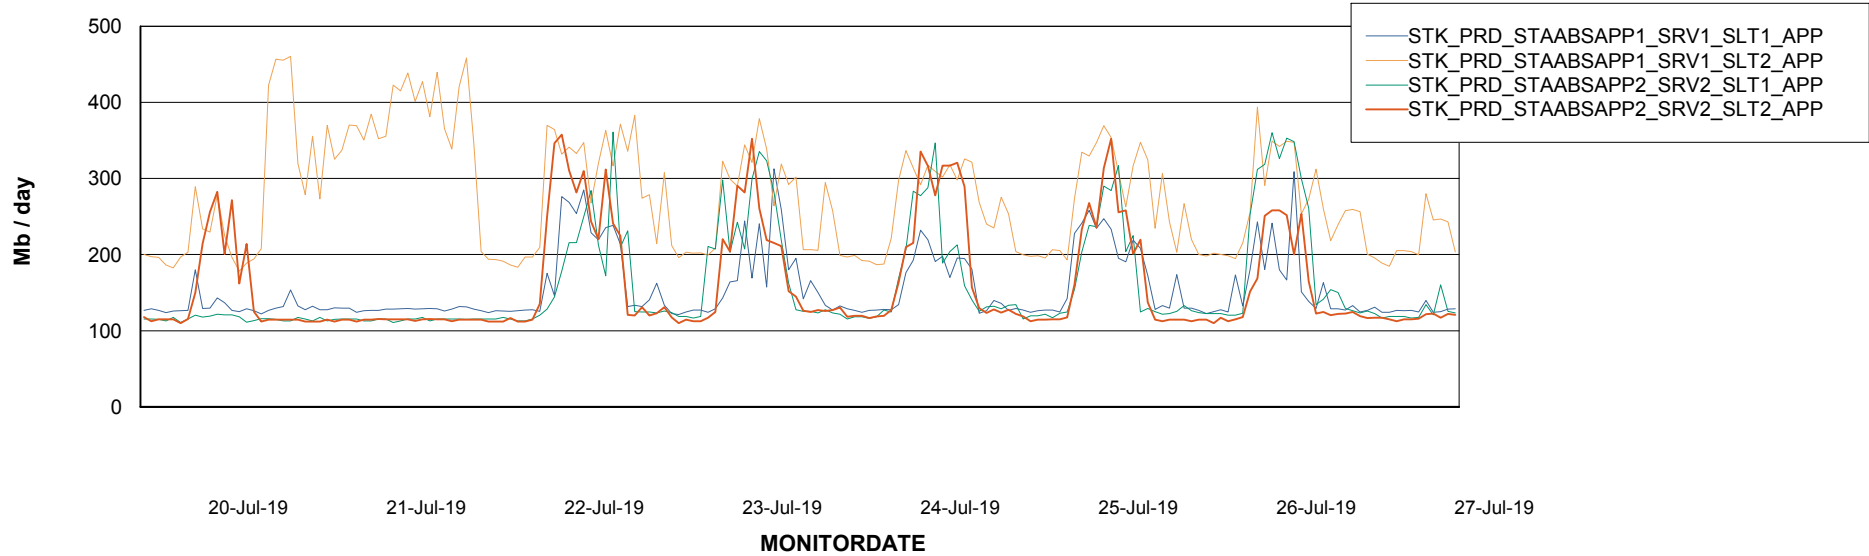

Weekly SLA Customer Report

Customer STK_Production
Database ID 82

Database Performance STKDB_ABS1 Production Database

Weekly SLA Customer Report

Customer STK_Production
Database ID 82

Database Performance STKDB_ABS1SB Standby Database

Weekly SLA Customer Report

Customer STK_Production
 Database ID 82

DATABASE SIZE STKDB_ABS1 Production Database

Database growth over last month

Database Tablespace STKDB_ABS1 Production Database

Date	Tablespace Name	Filesize (Gb)	Usedsize (Gb)	Percentage free
27-Jul-19	ABSDATA	177	107	40
	INDX	162	135	17
26-Jul-19	ABSDATA	177	107	40
	INDX	162	135	17
25-Jul-19	ABSDATA	177	107	40
	INDX	162	135	17
24-Jul-19	ABSDATA	177	107	40
	INDX	162	135	17
23-Jul-19	ABSDATA	177	107	40
	INDX	162	135	17
22-Jul-19	ABSDATA	177	107	40
	INDX	162	135	17
21-Jul-19	ABSDATA	177	107	40
	INDX	162	135	17

Weekly SLA Customer Report

Customer STK_Production
Database ID 82

ABSSolute Application Server Services

Avg memory used per ABS Server Service

Avg users per day per ABS server

Weekly SLA Customer Report

Customer STK_Production
Database ID 82