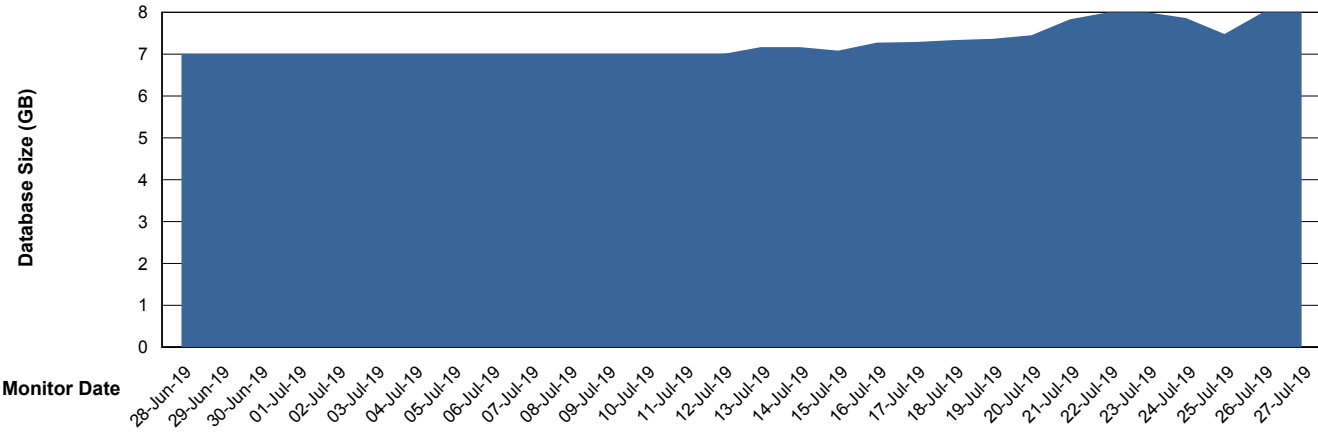

Harddisk Usage SPI_Webserver

	Free disk space on c: (%)	Total disk space on c: (Gb)	Free disk space on d: (%)	Total disk space on d: (Gb)
27-Jul-19	63	79	13	100
26-Jul-19	63	79	14	100
25-Jul-19	63	79	14	100
24-Jul-19	63	79	15	100
23-Jul-19	63	79	16	100
22-Jul-19	63	79	16	100
21-Jul-19	63	79	17	100

Weekly SLA Customer Report

Customer SPI_Production
Database ID 49

Database Performance SPIDB_Production

Weekly SLA Customer Report

Customer SPI_Production
Database ID 49

Database Performance SPIDB_Standby

Weekly SLA Customer Report

Customer SPI_Production
 Database ID 49

DATABASE SIZE SPIDB_Production

Database growth over last month

Database Tablespace SPIDB_Production

Date	Tablespace Name	Filesize (Gb)	Usedsize (Gb)	Percentage free
27-Jul-19	ABSDATA	4	3	25
	INDX	8	4	50
26-Jul-19	ABSDATA	4	3	25
	INDX	8	4	50
25-Jul-19	ABSDATA	4	3	25
	INDX	8	4	50
24-Jul-19	ABSDATA	4	3	25
	INDX	8	4	50
23-Jul-19	ABSDATA	4	3	25
	INDX	8	4	50
22-Jul-19	ABSDATA	4	3	25
	INDX	8	4	50
21-Jul-19	ABSDATA	4	3	25
	INDX	8	4	50