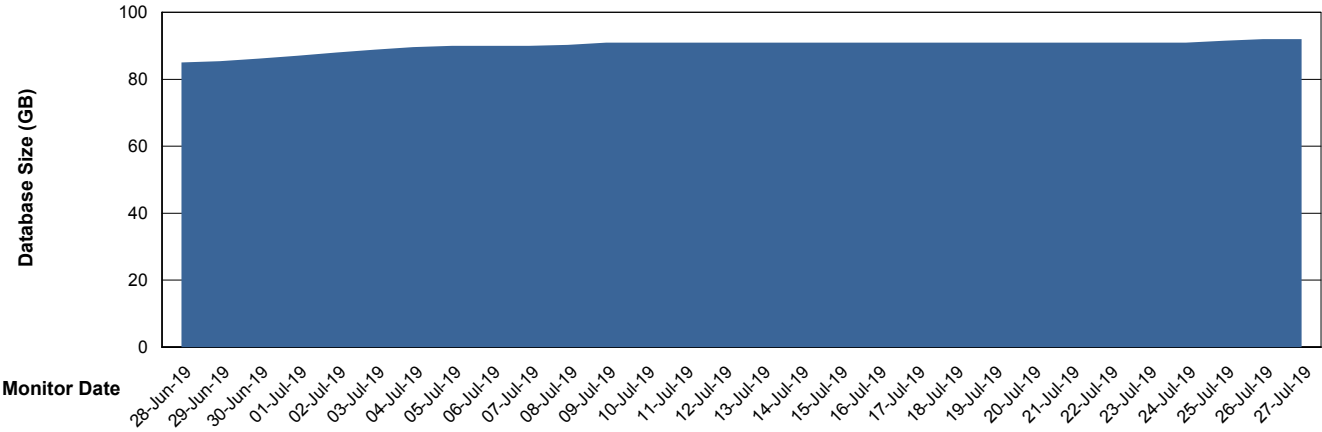

Weekly SLA Customer Report

Customer SNG_Production
Database ID 70

Database Performance SNGDB_Production

Weekly SLA Customer Report

Customer SNG_Production
 Database ID 70

DATABASE SIZE SNGDB_Production

Database growth over last month

Database Tablespace SNGDB_Production

Date	Tablespace Name	Filesize (Gb)	Usedsize (Gb)	Percentage free
27-Jul-19	ABSDATA	24	20	17
	INDX	75	65	13
26-Jul-19	ABSDATA	24	20	17
	INDX	75	65	13
25-Jul-19	ABSDATA	24	20	17
	INDX	75	65	13
24-Jul-19	ABSDATA	24	20	17
	INDX	75	65	13
23-Jul-19	ABSDATA	24	20	17
	INDX	75	65	13
22-Jul-19	ABSDATA	24	20	17
	INDX	75	65	13
21-Jul-19	ABSDATA	24	20	17
	INDX	75	65	13