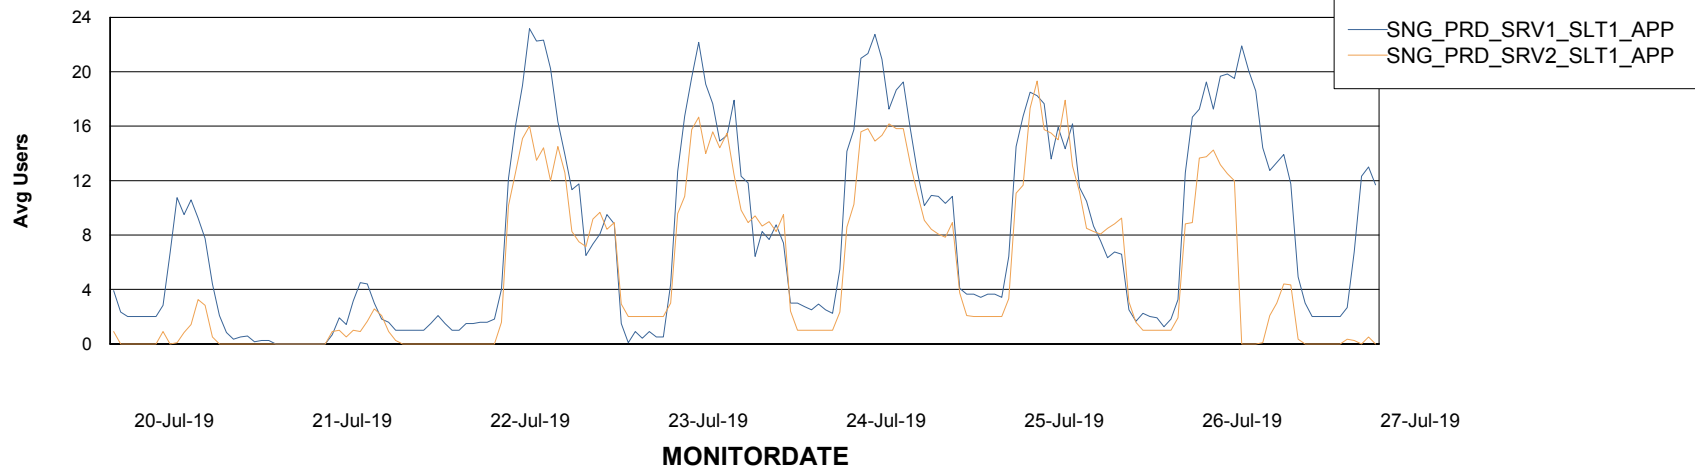

Database Tablespace SNGDB_Production

Date	Tablespace Name	Filesize (Gb)	Usedsize (Gb)	Percentage free
27-Jul-19	ABSDATA	24	20	17
	INDX	75	65	13
26-Jul-19	ABSDATA	24	20	17
	INDX	75	65	13
25-Jul-19	ABSDATA	24	20	17
	INDX	75	65	13
24-Jul-19	ABSDATA	24	20	17
	INDX	75	65	13
23-Jul-19	ABSDATA	24	20	17
	INDX	75	65	13
22-Jul-19	ABSDATA	24	20	17
	INDX	75	65	13
21-Jul-19	ABSDATA	24	20	17
	INDX	75	65	13

Weekly SLA Customer Report

Customer SNG_Production
Database ID 70

ABSSolute Application Server Services

Avg memory used per ABS Server Service

Avg users per day per ABS server

Weekly SLA Customer Report

Customer SNG_Production
Database ID 70