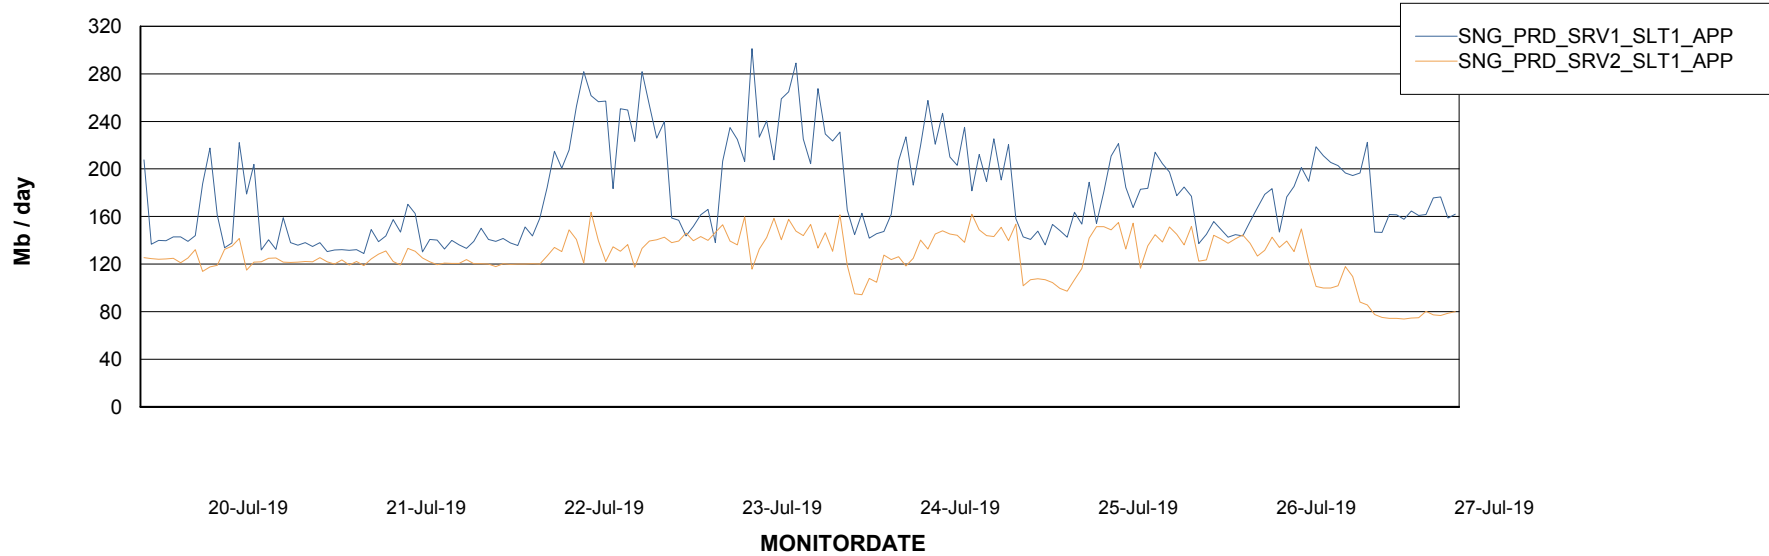

ABSSolute Application Server Services

Avg memory used per ABS Server Service