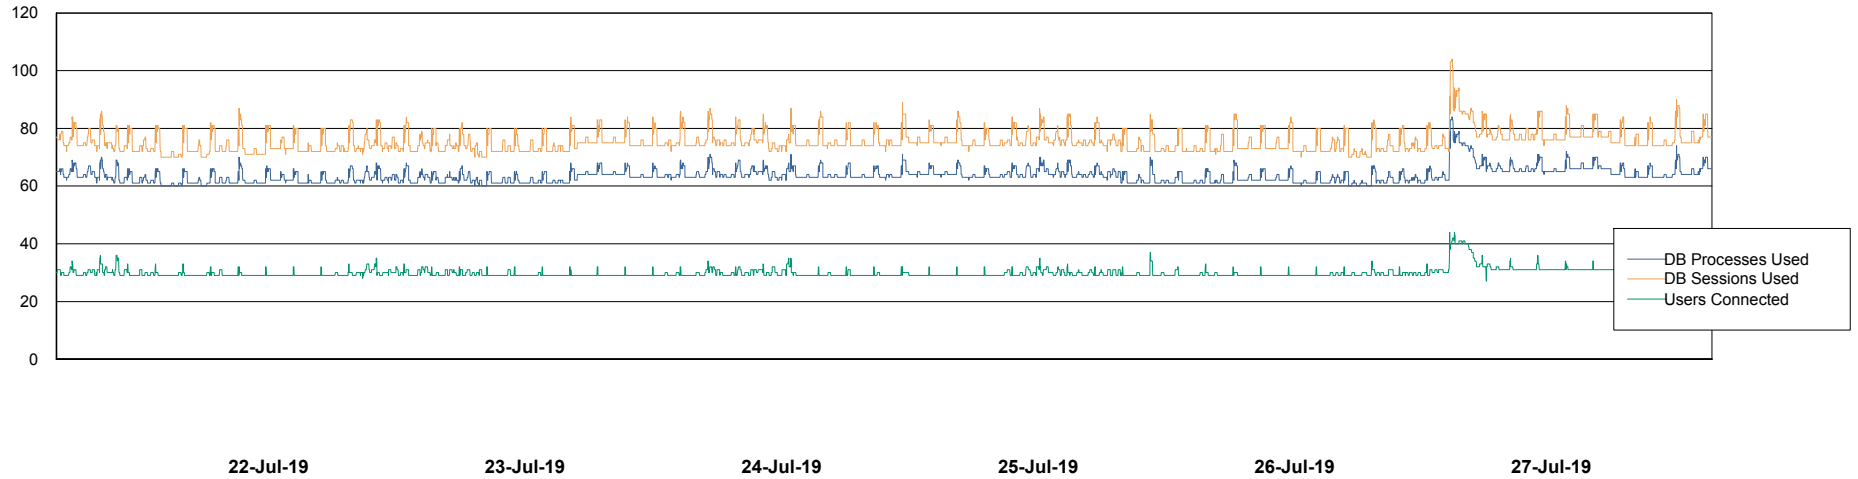

Database Performance SNGDB_Production