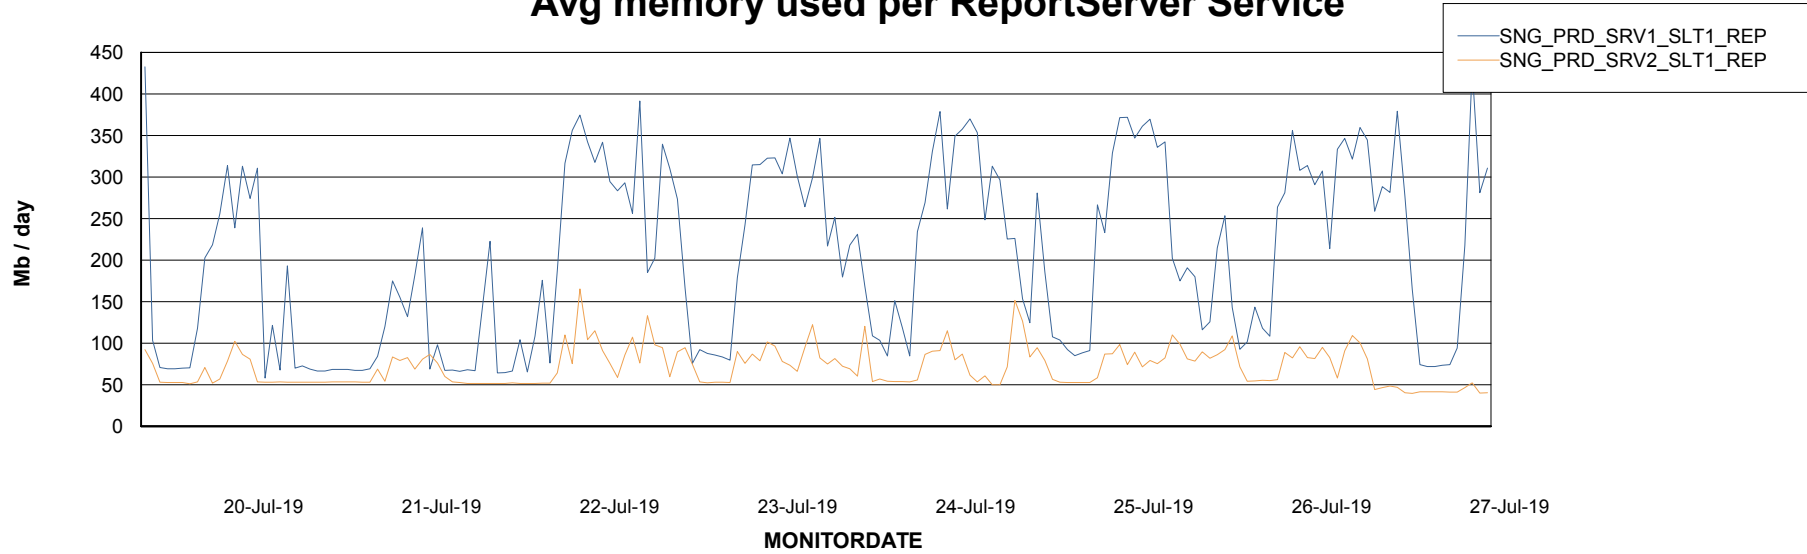

ABSSolute Application ReportServer Services

Avg memory used per ReportServer Service