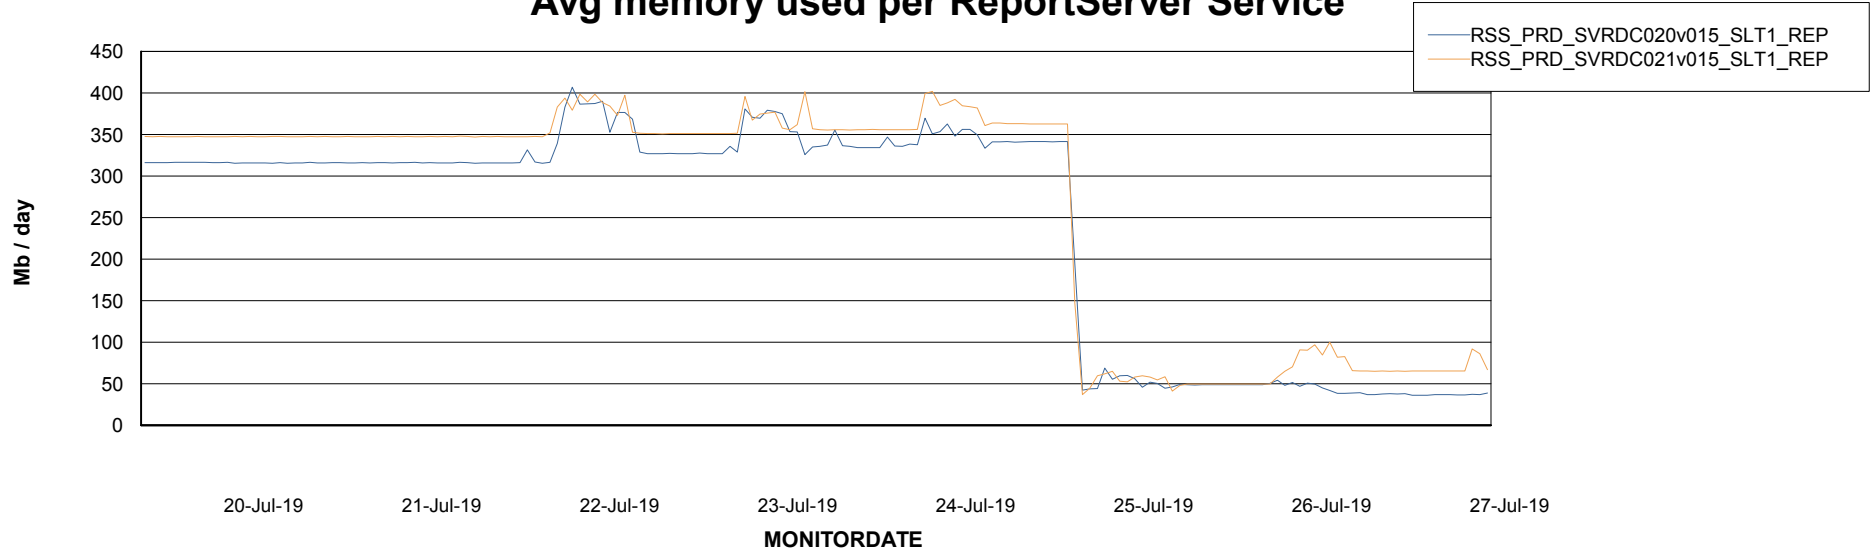

ABSSolute Application ReportServer Services

Avg memory used per ReportServer Service