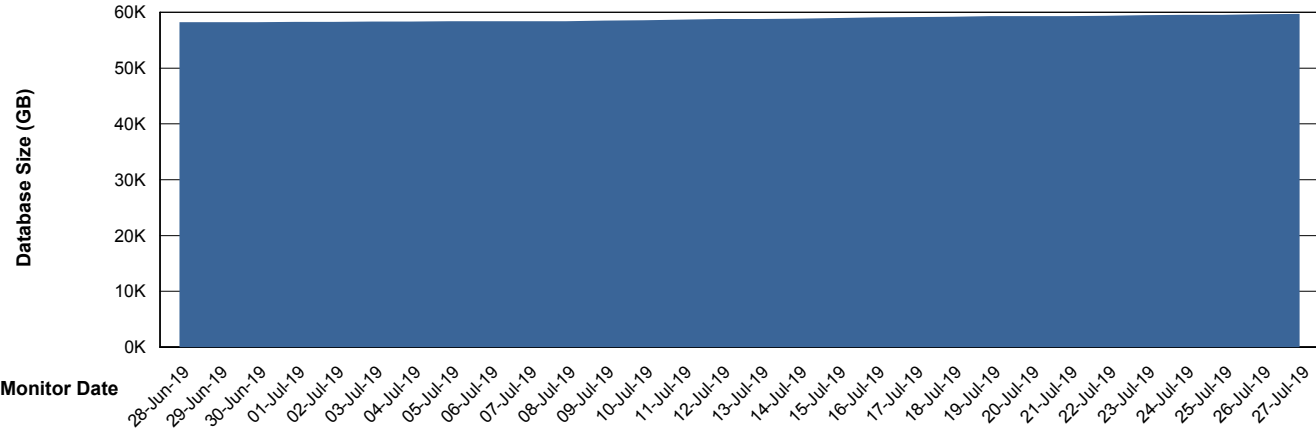

Weekly SLA Customer Report

Customer RSS Production
Database ID 52

Database Performance RSSDB_Production

Weekly SLA Customer Report

Customer RSS Production
Database ID 52

Database Performance RSSDB_Standby

Weekly SLA Customer Report

Customer RSS Production
 Database ID 52

DATABASE SIZE RSSDB_Production

Database growth over last month

Database Tablespace RSSDB_Production

Date	Tablespace Name	Filesize (Gb)	Usedsize (Gb)	Percentage free
27-Jul-19	ABSDATA	30,000	24,797	17
	INDX	40,000	33,571	16
26-Jul-19	ABSDATA	30,000	24,797	17
	INDX	40,000	33,571	16
25-Jul-19	ABSDATA	30,000	24,717	18
	INDX	40,000	33,514	16
24-Jul-19	ABSDATA	30,000	24,709	18
	INDX	40,000	33,487	16
23-Jul-19	ABSDATA	30,000	24,701	18
	INDX	40,000	33,452	16
22-Jul-19	ABSDATA	30,000	24,693	18
	INDX	40,000	33,440	16
21-Jul-19	ABSDATA	30,000	24,692	18
	INDX	40,000	33,288	17