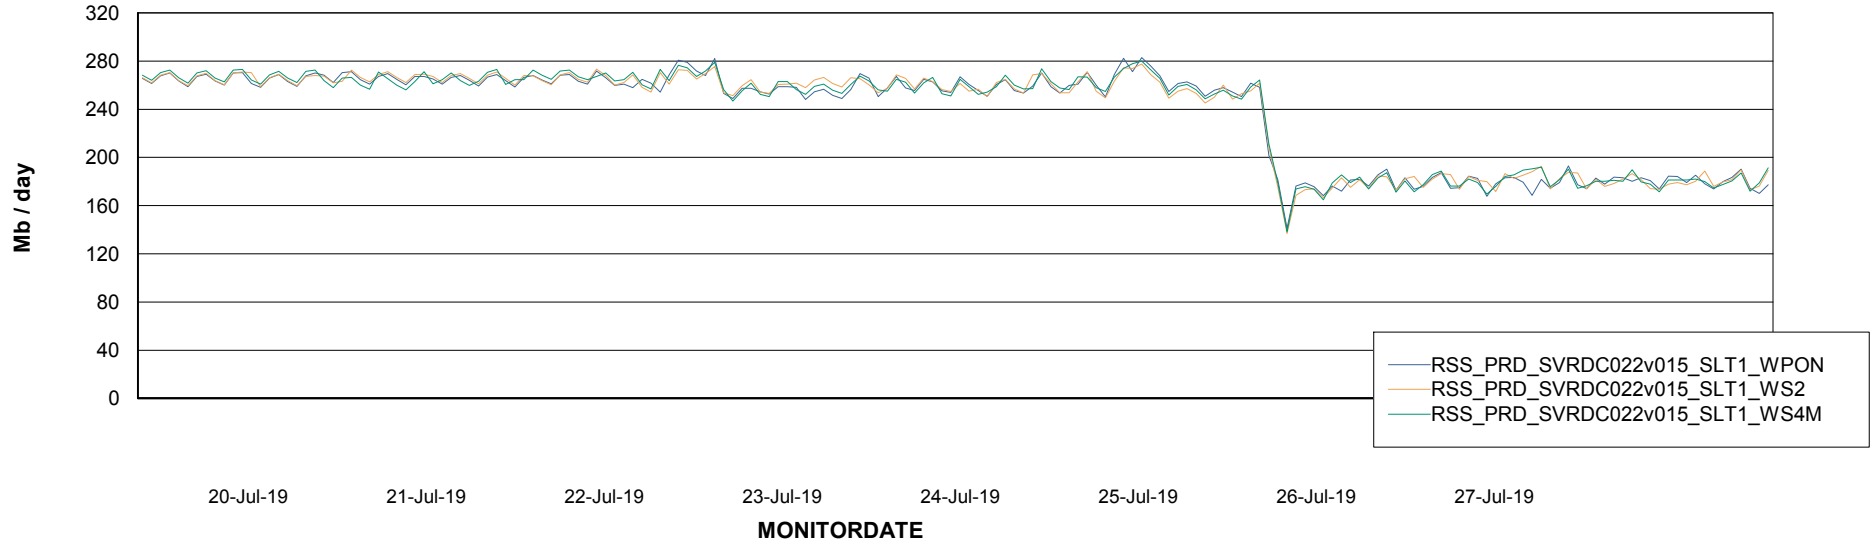

ABSSolute Application ReportServer Services

Avg memory used per ReportServer Service

Weekly SLA Customer Report

Customer RSS Production
Database ID 52

ABSSolute Web Component Services

Avg memory used per ABS Web component