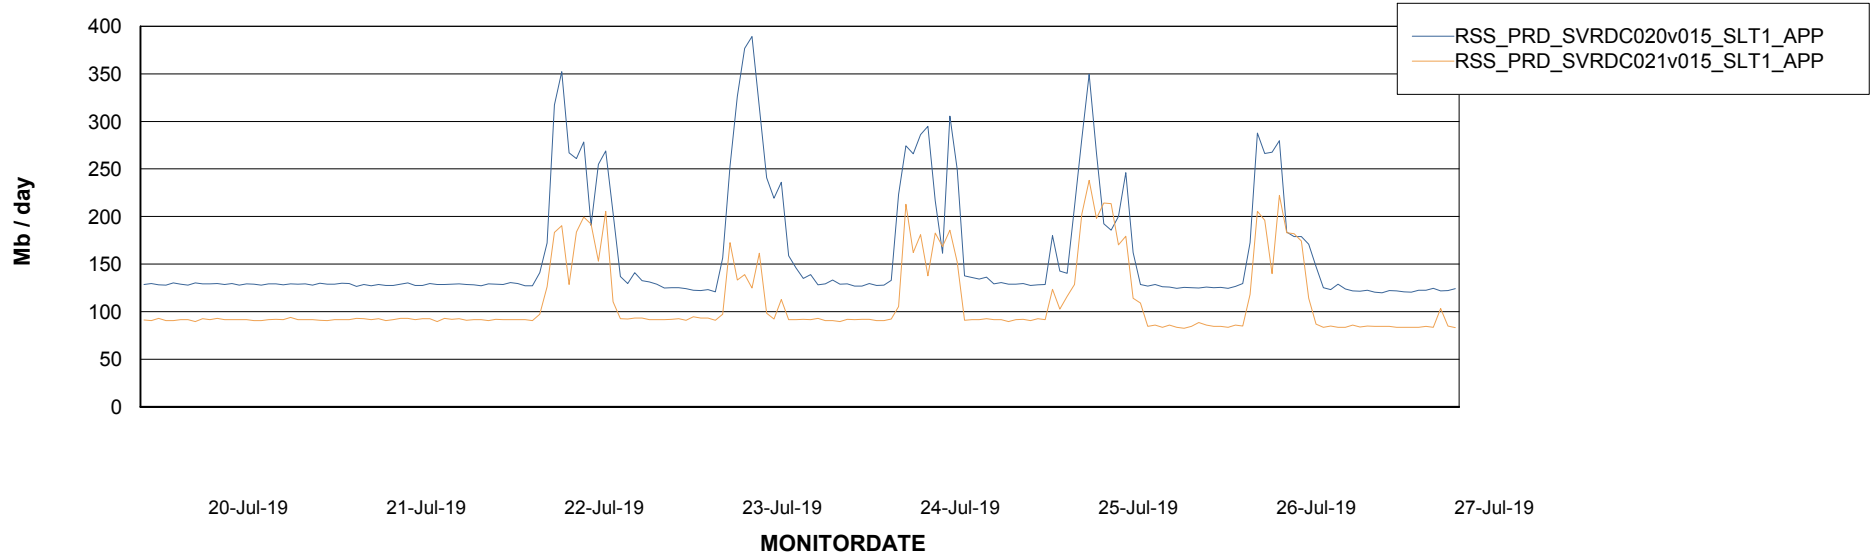

ABSSolute Application Server Services

Avg memory used per ABS Server Service