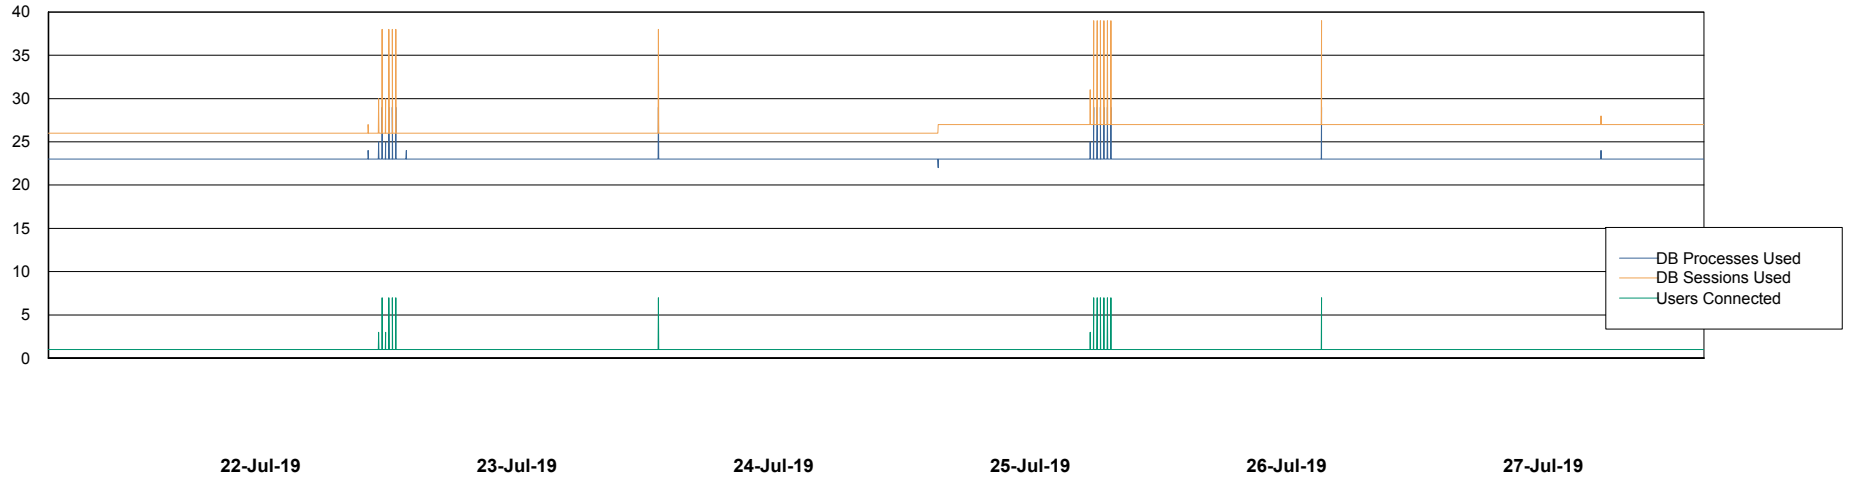

Weekly SLA Customer Report

Customer RSS Production
Database ID 52

Database Performance RSSDB_Production

Weekly SLA Customer Report

Customer RSS Production
Database ID 52

Database Performance RSSDB_Standby

Weekly SLA Customer Report