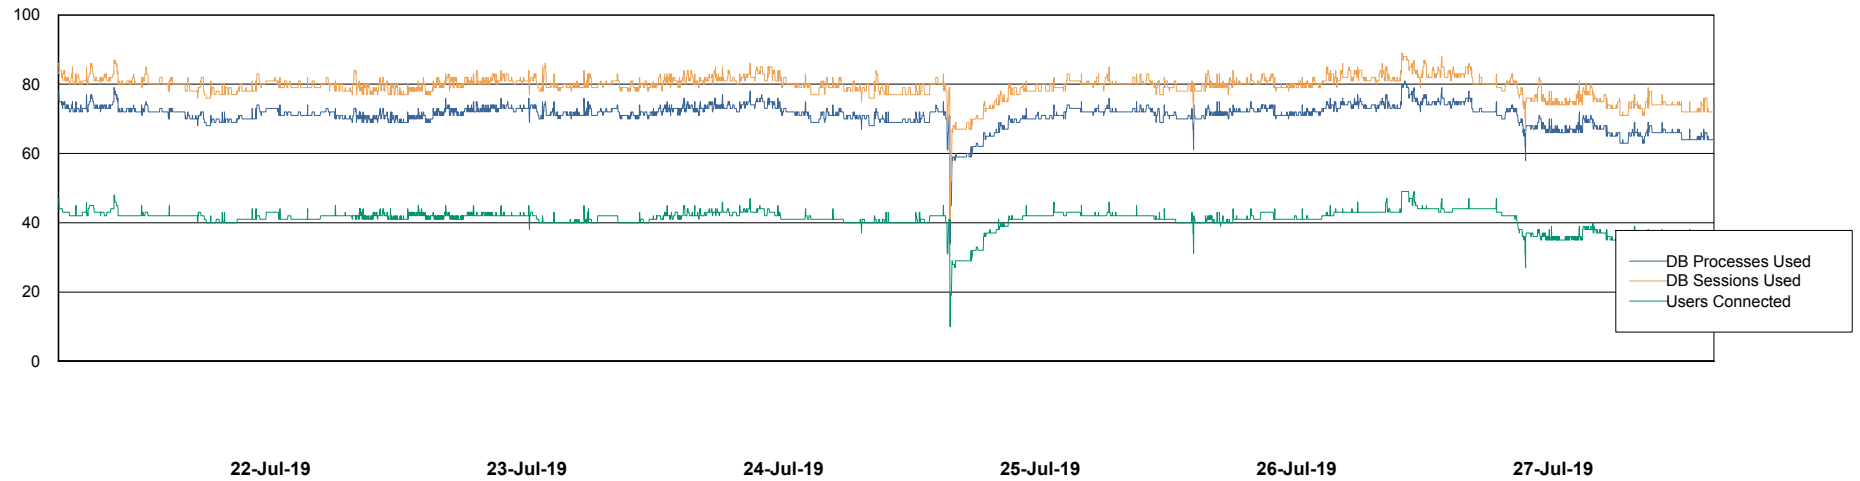

Database Performance RSSDB_Production