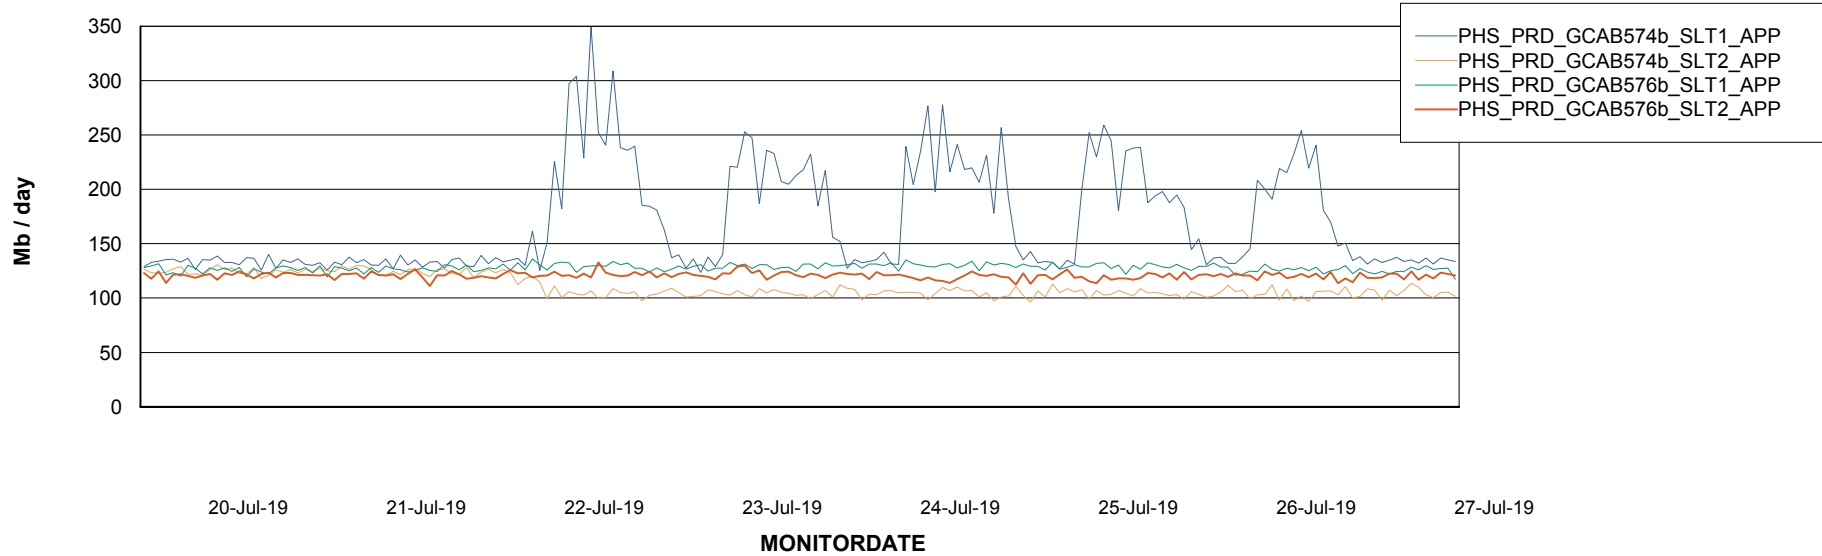

ABSSolute Application Server Services

Avg memory used per ABS Server Service