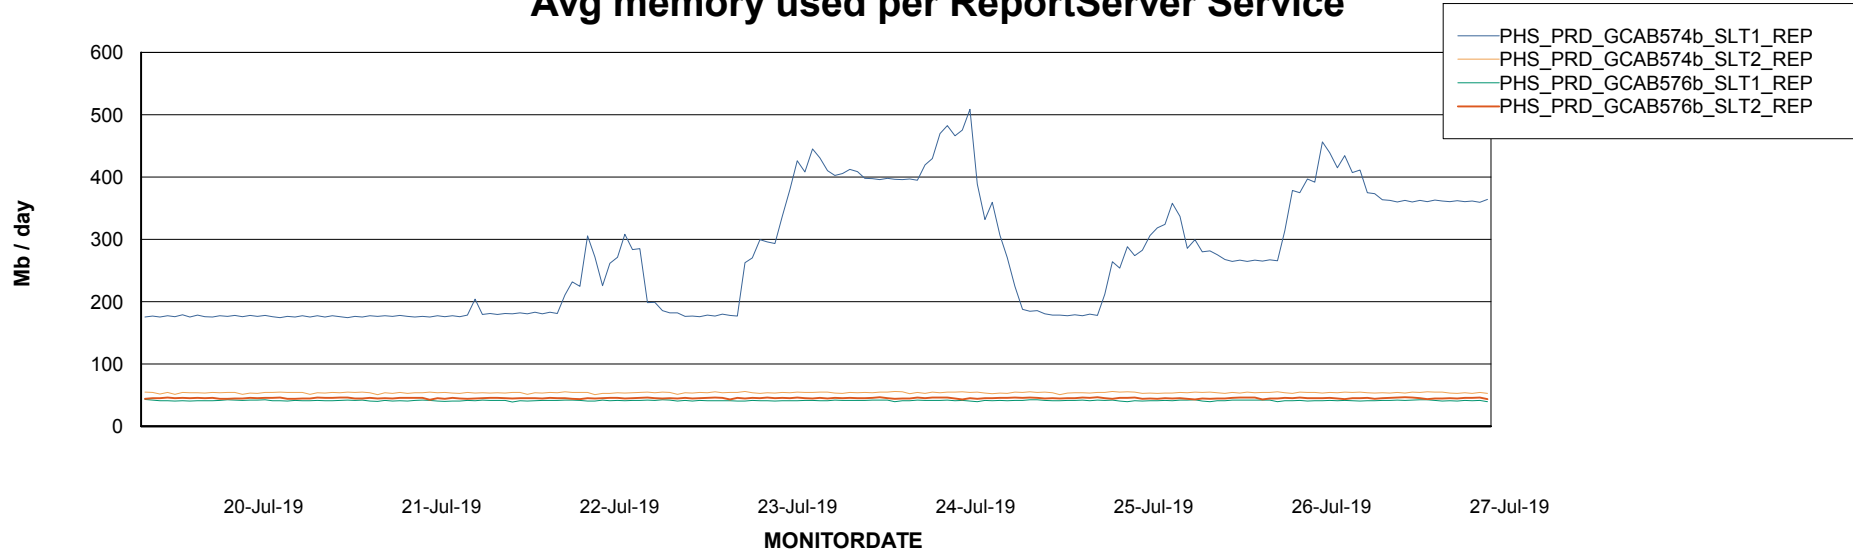

Avg memory used per ABS Server Service

Avg users per day per ABS server

Weekly SLA Customer Report

Customer PHS_Production
Database ID 47

ABSSolute Application ReportServer Services

Avg memory used per ReportServer Service