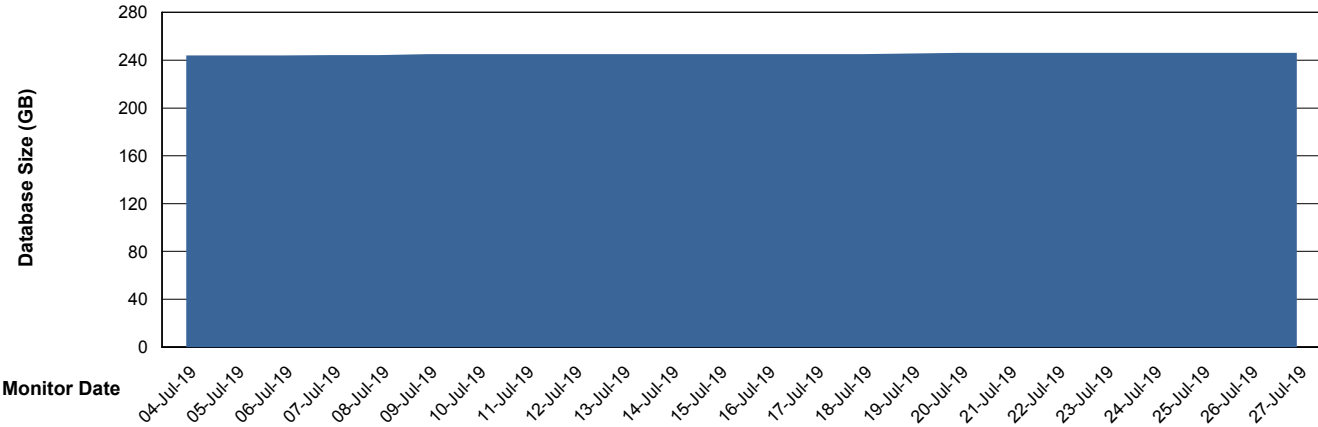

DATABASE SIZE PCODB_Production

Database growth over last month

Database Tablespace PCODB_Production

Date	Tablespace Name	Filesize (Gb)	Usedsize (Gb)	Percentage free
27-Jul-19	ABSDATA	150	88	41
	INDX	200	125	38
26-Jul-19	ABSDATA	150	88	41
	INDX	200	125	38
25-Jul-19	ABSDATA	150	88	41
	INDX	200	125	38
24-Jul-19	ABSDATA	150	88	41
	INDX	200	125	38
23-Jul-19	ABSDATA	150	88	41
	INDX	200	125	38
22-Jul-19	ABSDATA	150	88	41
	INDX	200	125	38
21-Jul-19	ABSDATA	150	88	41
	INDX	200	125	38