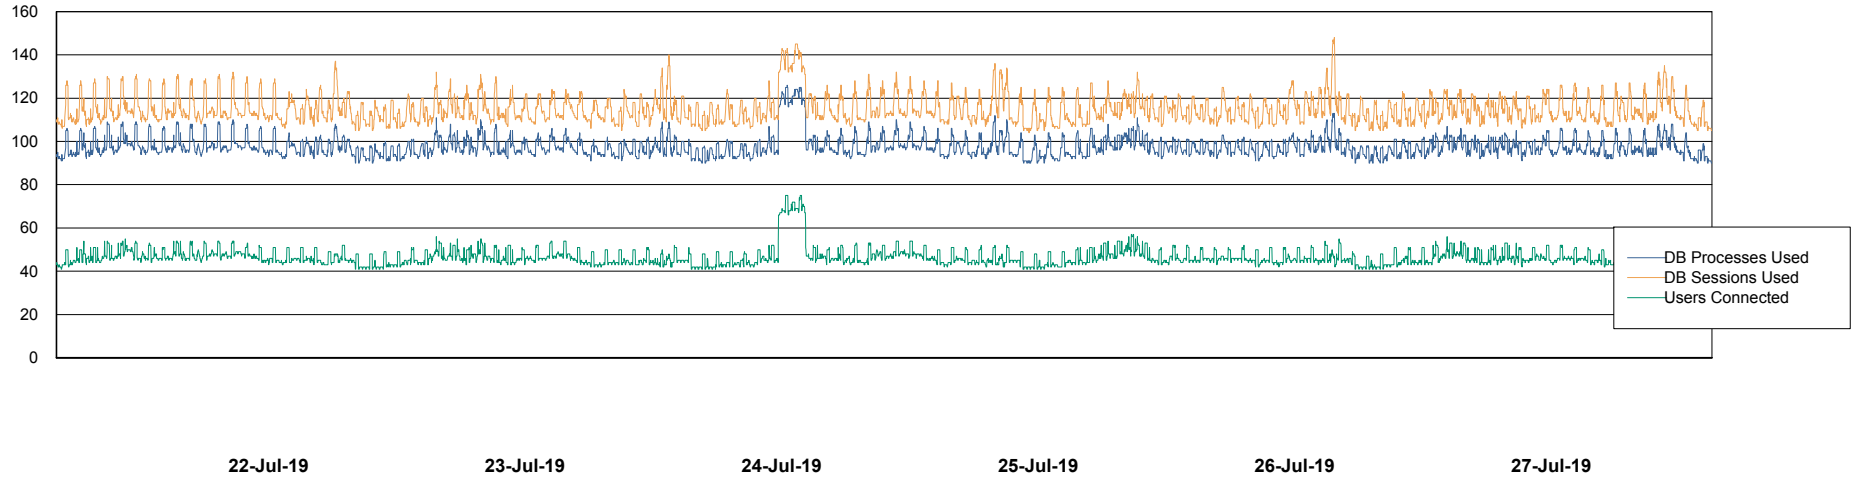

Database Performance PCODB_Production