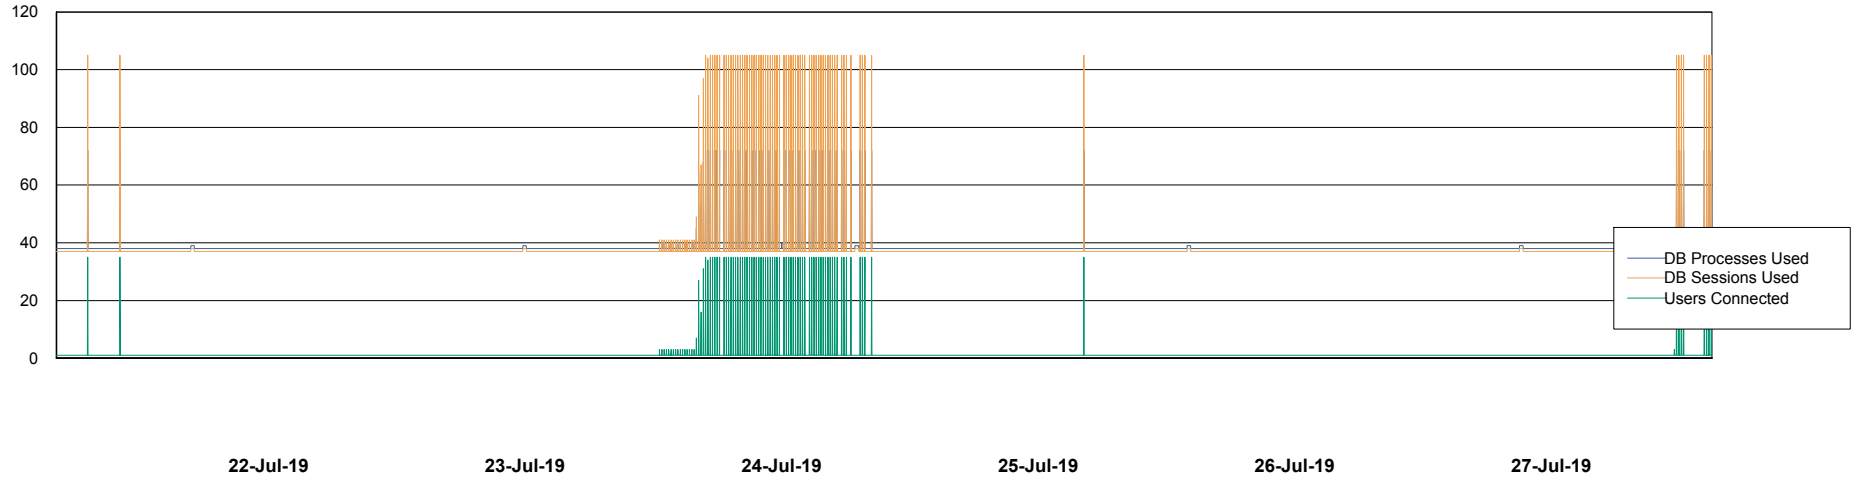

Database Performance NIXDB_Standby