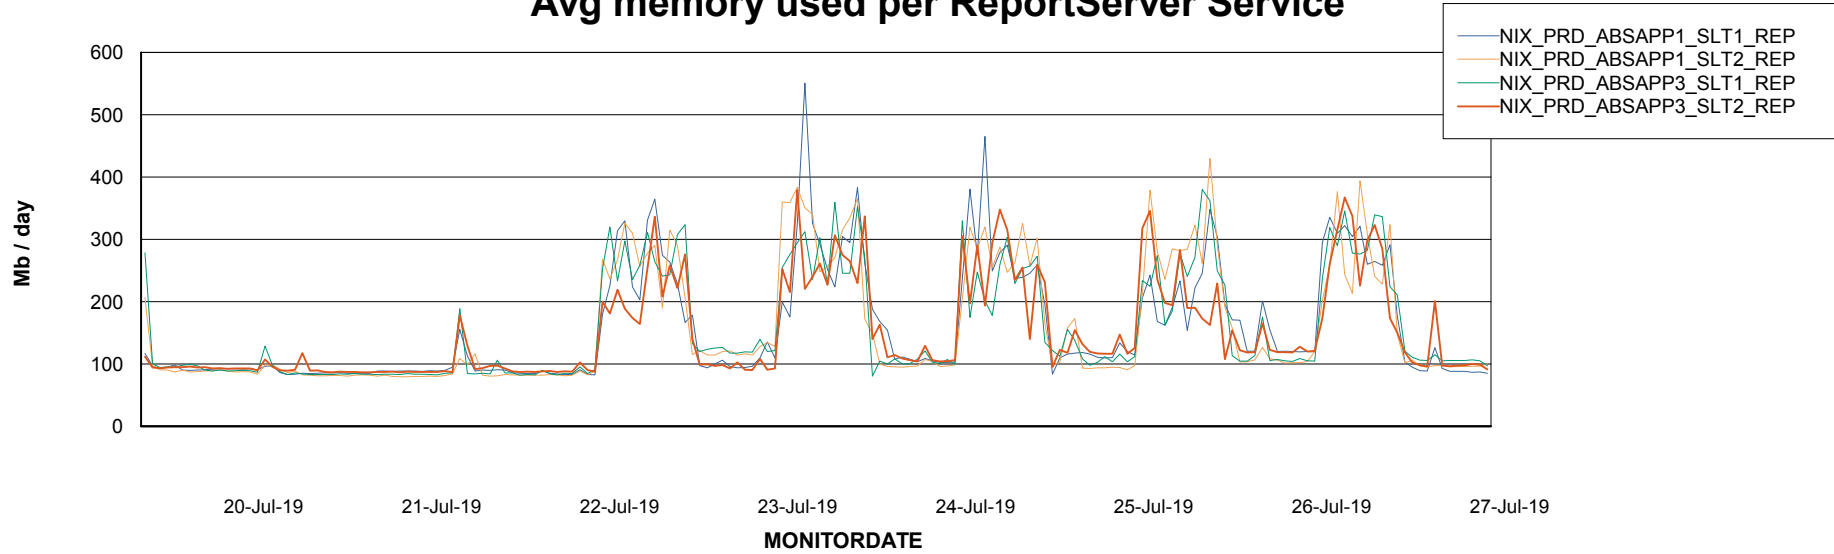

Avg users per day per ABS server

Weekly SLA Customer Report

Customer NIX_Production
Database ID 51

ABSSolute Application ReportServer Services

Avg memory used per ReportServer Service

Weekly SLA Customer Report