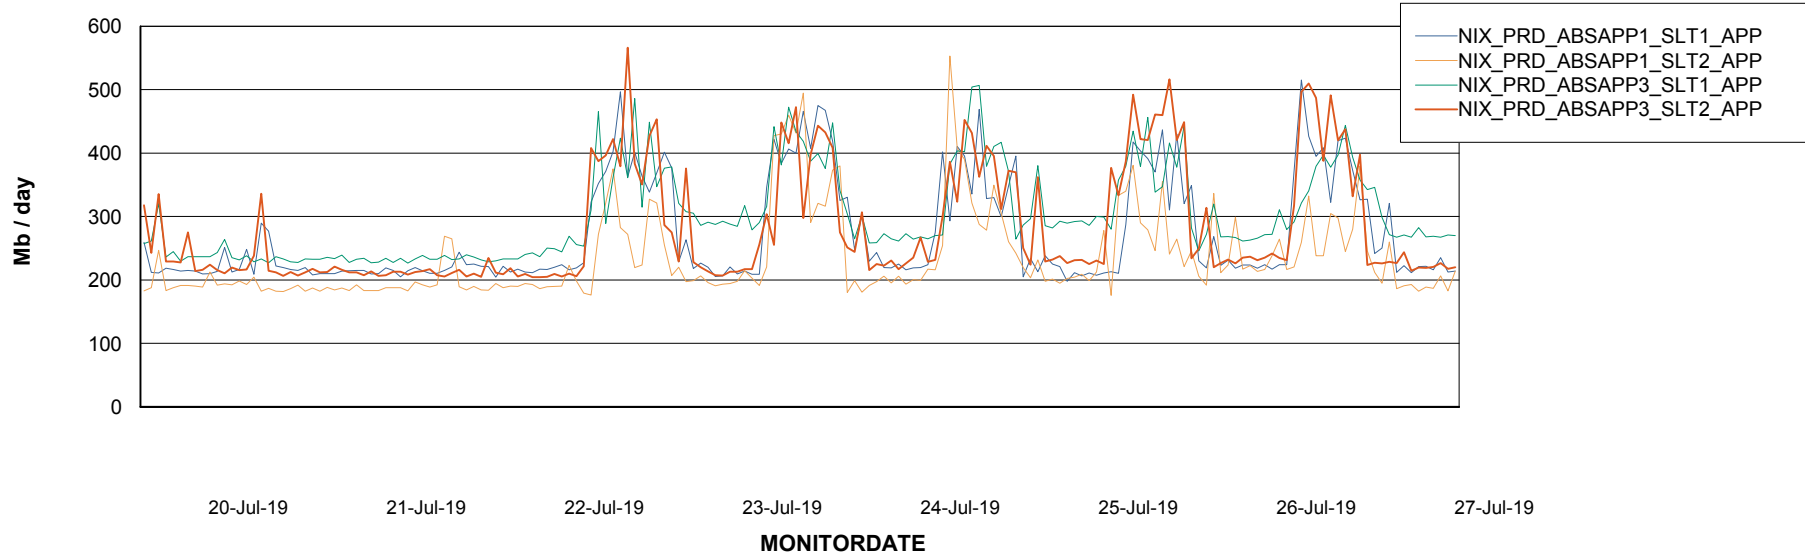

Standby Database Health NIX_Production

Recovery lag for last 7 days

Weekly SLA Customer Report

Customer NIX_Production
Database ID 51

ABSSolute Application Server Services

Avg memory used per ABS Server Service