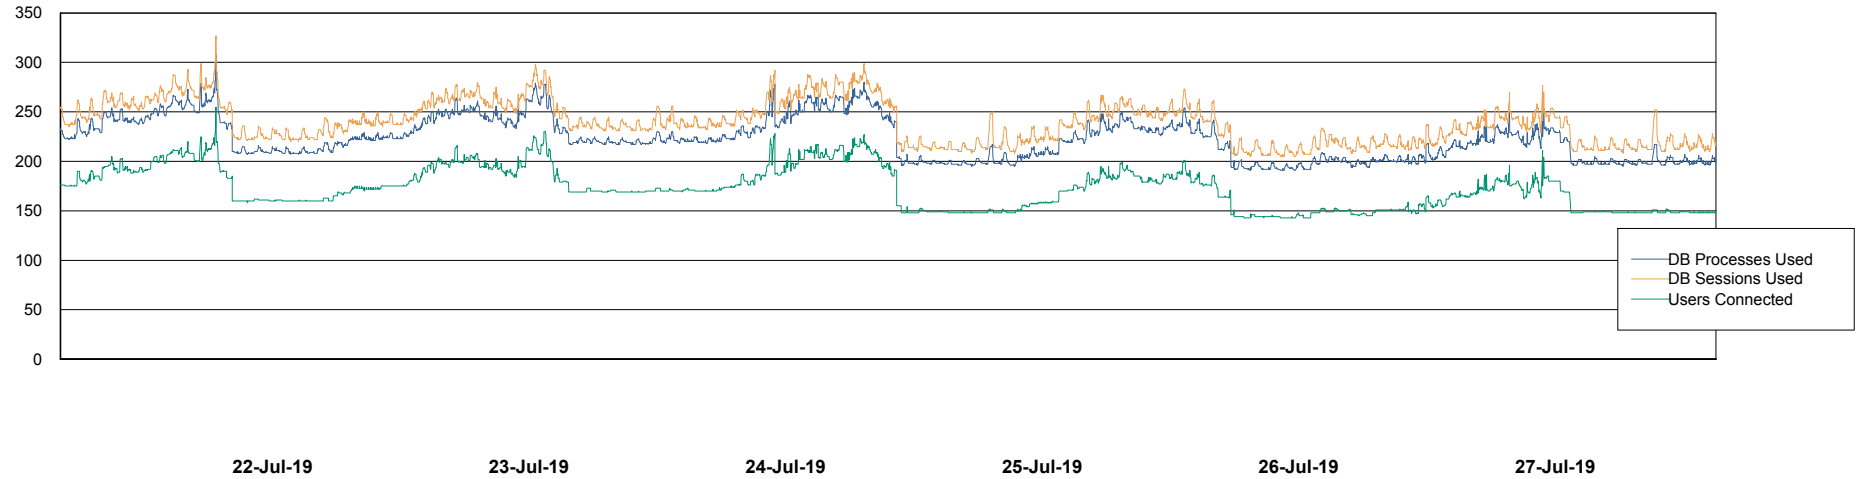

Weekly SLA Customer Report

Customer NIX_Production
Database ID 51

Database Performance NIXDB_BI

Weekly SLA Customer Report

Customer NIX_Production
Database ID 51

Database Performance NIXDB_Production

Weekly SLA Customer Report

Customer NIX_Production
Database ID 51

Database Performance NIXDB_Standby

Weekly SLA Customer Report

Customer NIX_Production
Database ID 51

DATABASE SIZE NIXDB_BI

Database growth over last month

DATABASE SIZE NIXDB_Production