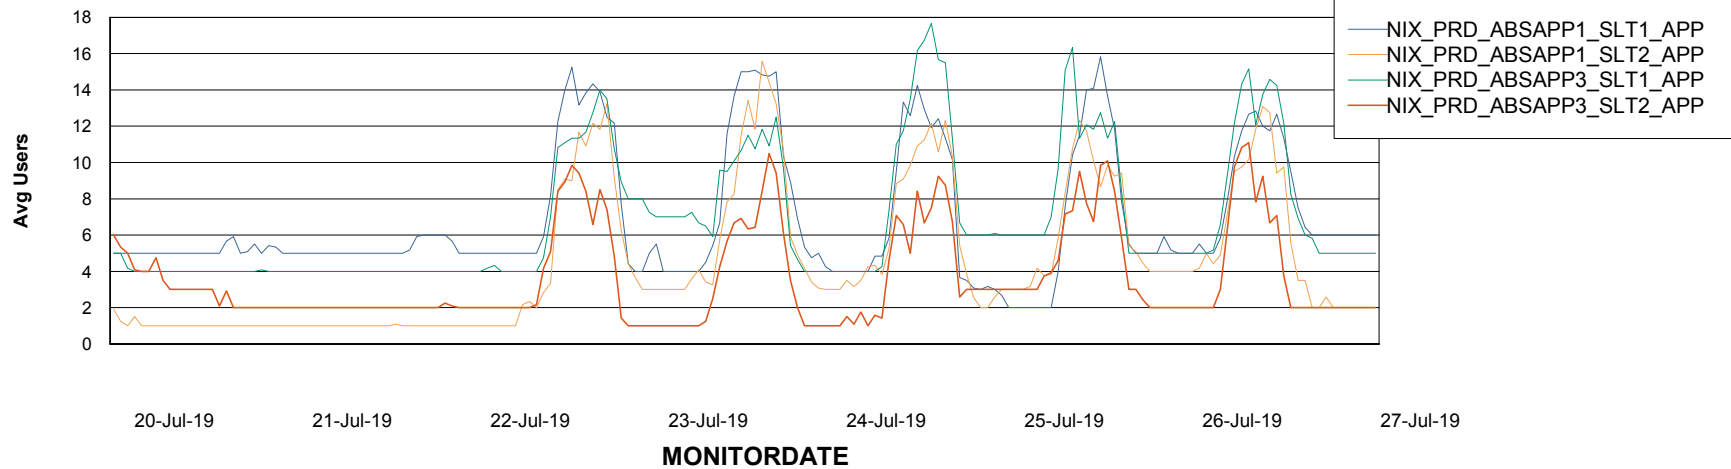

Avg users per day per ABS server