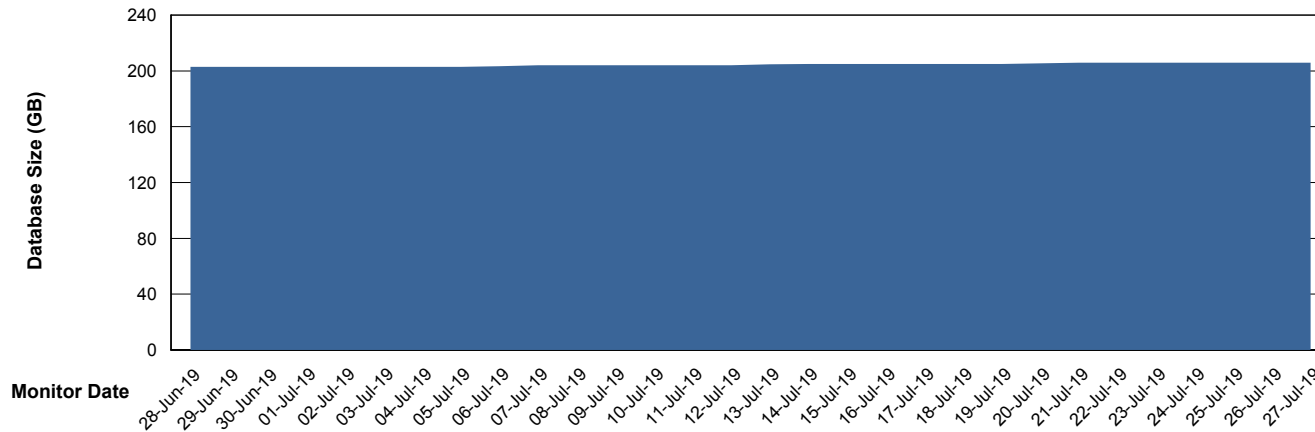

Weekly SLA Customer Report

Customer NIX_Production
Database ID 51

Database Performance NIXDB_BI

Weekly SLA Customer Report

Customer NIX_Production
Database ID 51

Database Performance NIXDB_Production

Weekly SLA Customer Report

Customer NIX_Production
Database ID 51

Database Performance NIXDB_Standby

Weekly SLA Customer Report

Customer NIX_Production
Database ID 51

DATABASE SIZE NIXDB_BI

Database growth over last month

DATABASE SIZE NIXDB_Production

Database growth over last month

Weekly SLA Customer Report

Customer NIX_Production
 Database ID 51

Database Tablespace NIXDB_BI

Date	Tablespace Name	Filesize (Gb)	Usedsize (Gb)	Percentage free
27-Jul-19	ABSDATA	72	59	18
	INDX	72	59	18
26-Jul-19	ABSDATA	72	59	18
	INDX	72	59	18
25-Jul-19	ABSDATA	72	59	18
	INDX	72	59	18
24-Jul-19	ABSDATA	72	59	18
	INDX	72	59	18
23-Jul-19	ABSDATA	72	59	18
	INDX	72	59	18
22-Jul-19	ABSDATA	72	59	18
	INDX	72	59	18
21-Jul-19	ABSDATA	72	59	18
	INDX	72	59	18