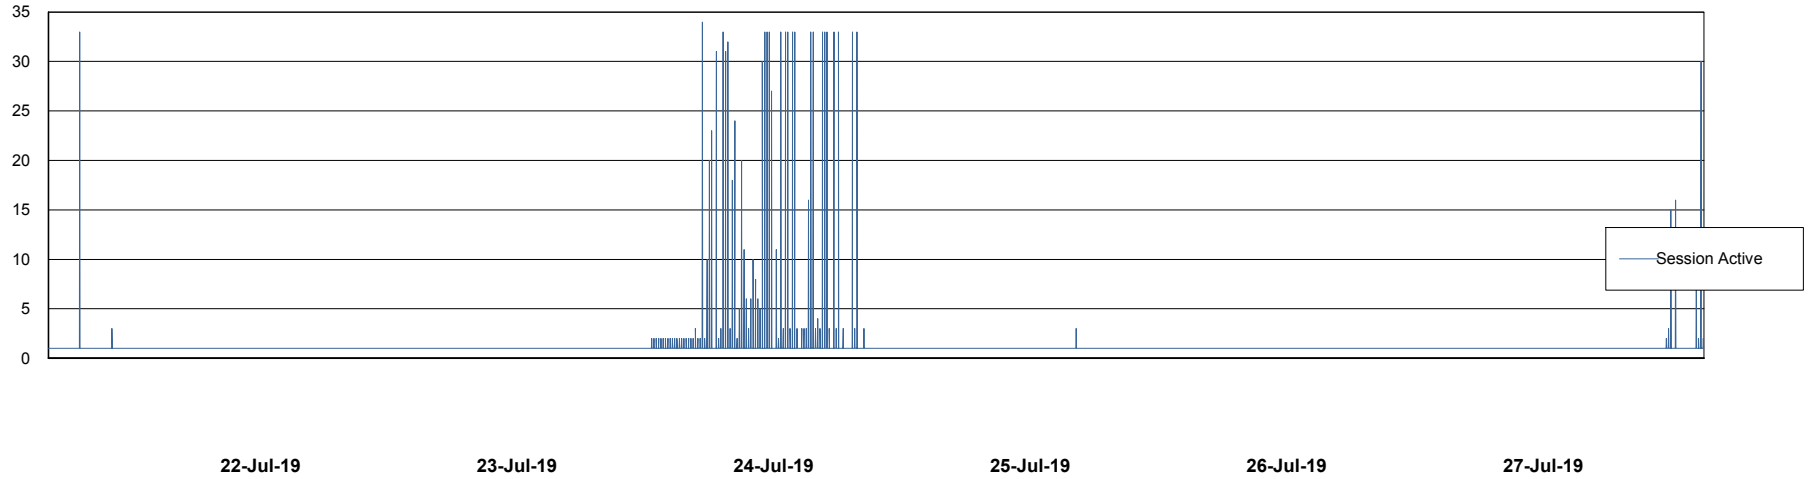

Database Performance NIXDB_Standby