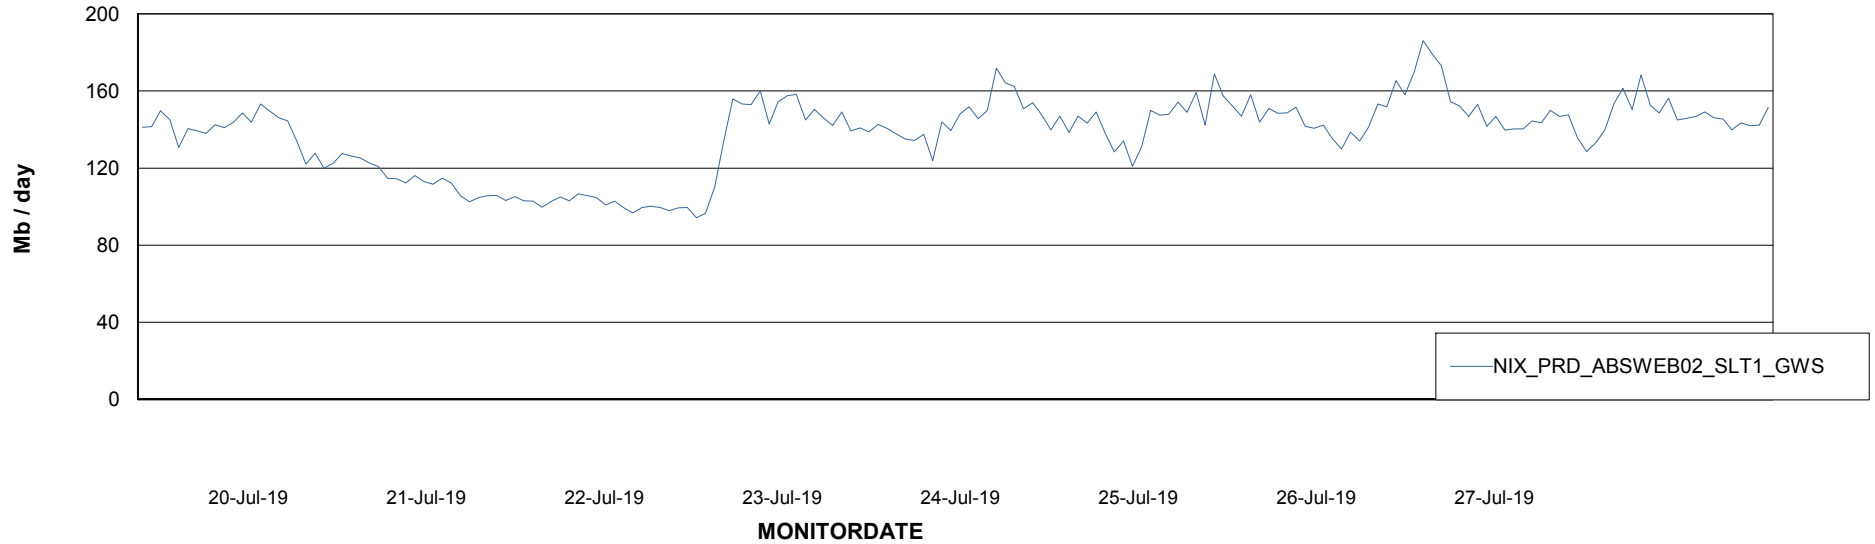

ABSSolute Web Component Services

Avg memory used per ABS Web component