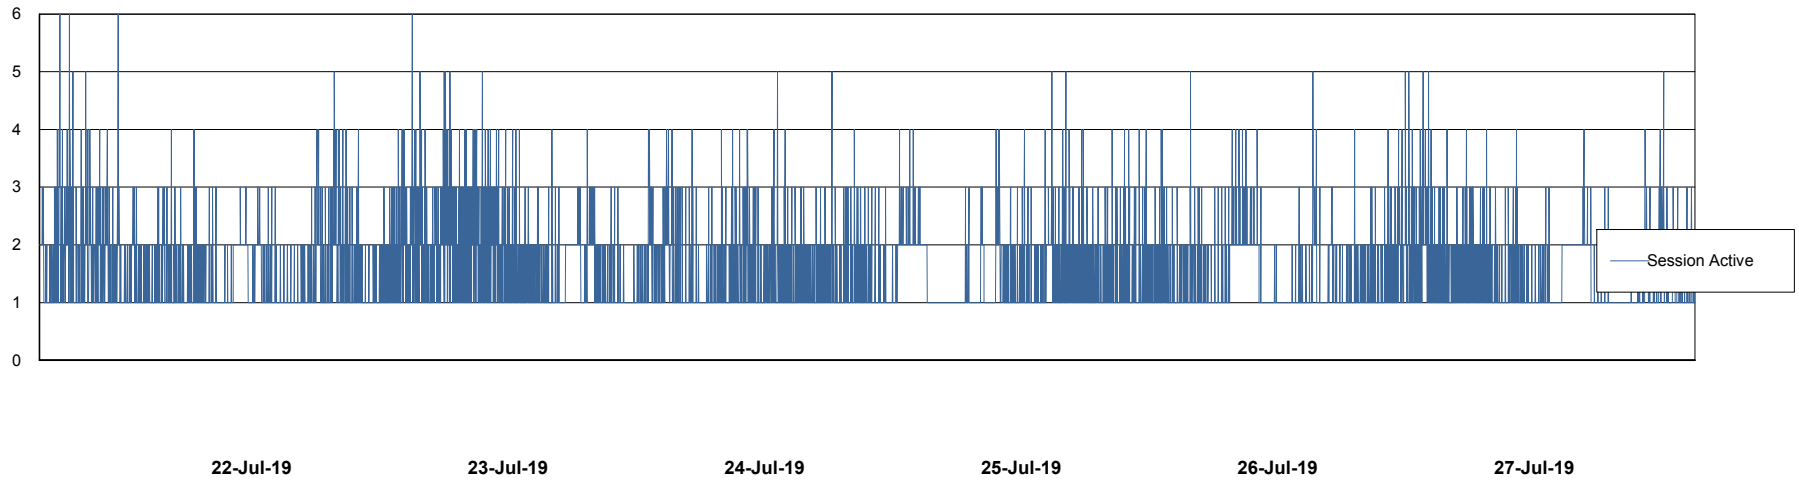

Weekly SLA Customer Report

Customer NIX_Production
Database ID 51

Database Performance NIXDB_BI

Weekly SLA Customer Report

Customer NIX_Production
Database ID 51

Database Performance NIXDB_Production

Weekly SLA Customer Report