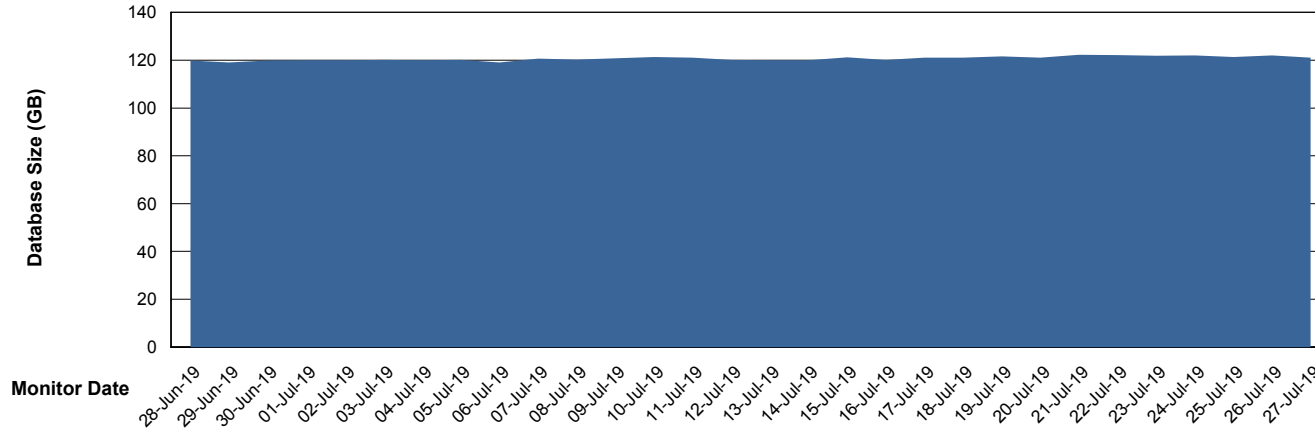

Weekly SLA Customer Report

Customer NIX_Production
Database ID 51

Database Performance NIXDB_BI

Weekly SLA Customer Report

Customer NIX_Production
Database ID 51

Database Performance NIXDB_Production

Weekly SLA Customer Report

Customer NIX_Production
Database ID 51

Database Performance NIXDB_Standby

Weekly SLA Customer Report

Customer NIX_Production
Database ID 51

DATABASE SIZE NIXDB_BI

Database growth over last month

DATABASE SIZE NIXDB_Production

Database growth over last month

Weekly SLA Customer Report

Customer NIX_Production
 Database ID 51

Database Tablespace NIXDB_BI

Date	Tablespace Name	Filesize (Gb)	Usedsize (Gb)	Percentage free
27-Jul-19	ABSDATA	72	59	18
	INDX	72	59	18
26-Jul-19	ABSDATA	72	59	18
	INDX	72	59	18
25-Jul-19	ABSDATA	72	59	18
	INDX	72	59	18
24-Jul-19	ABSDATA	72	59	18
	INDX	72	59	18
23-Jul-19	ABSDATA	72	59	18
	INDX	72	59	18
22-Jul-19	ABSDATA	72	59	18
	INDX	72	59	18
21-Jul-19	ABSDATA	72	59	18
	INDX	72	59	18