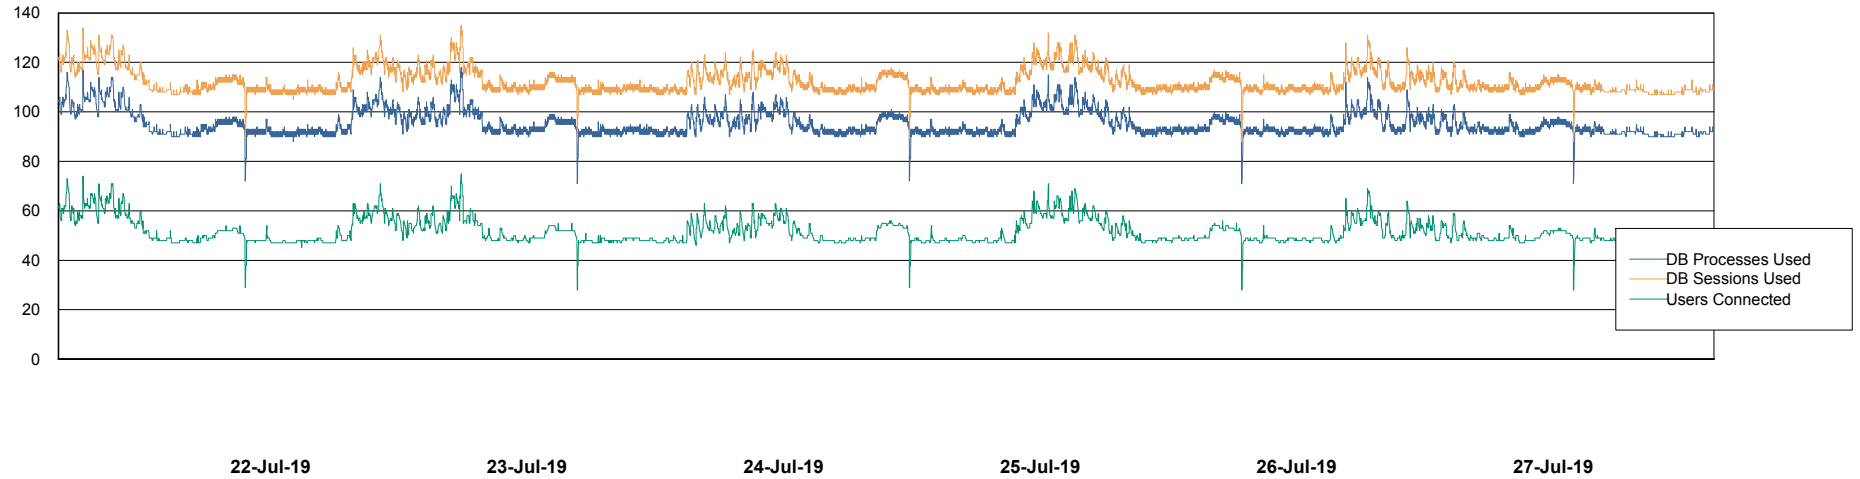

Database Performance LSS_ABSEE2_DB_LIODA5