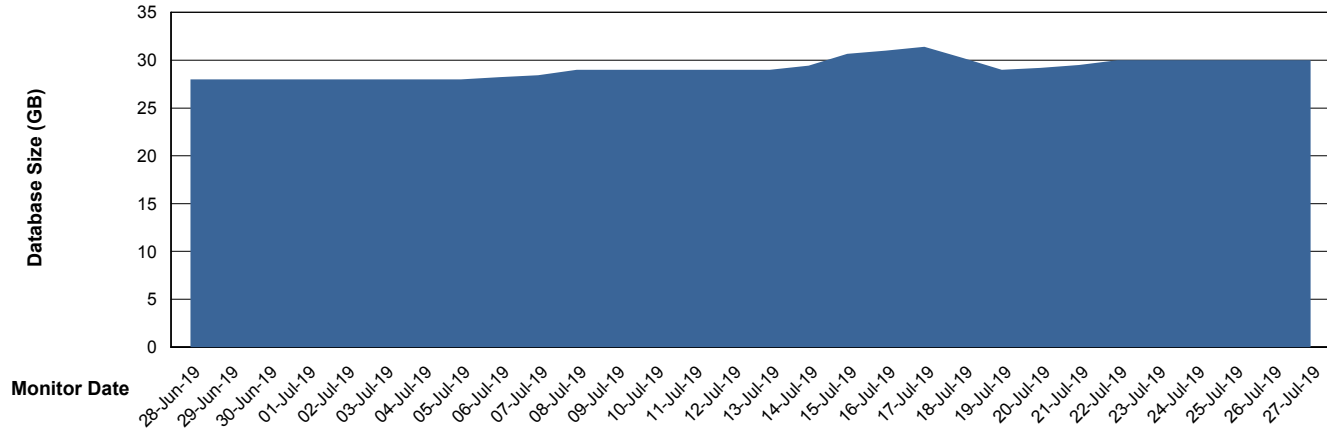

Weekly SLA Customer Report

Customer LSS_Prod (NO SLA)
Database ID 96

Database Performance LSS_ABSME2_DB_LIODA4

Weekly SLA Customer Report

Customer LSS_Prod (NO SLA)
Database ID 96

DATABASE SIZE LSS_ABSCH_DB_LIODA3

Database growth over last month

DATABASE SIZE LSS_ABSCH2_DB_LIODA3

Database growth over last month

Weekly SLA Customer Report

Customer LSS_Prod (NO SLA)
Database ID 96

DATABASE SIZE LSS_ABSCH3_DB_LIODA3

Database growth over last month