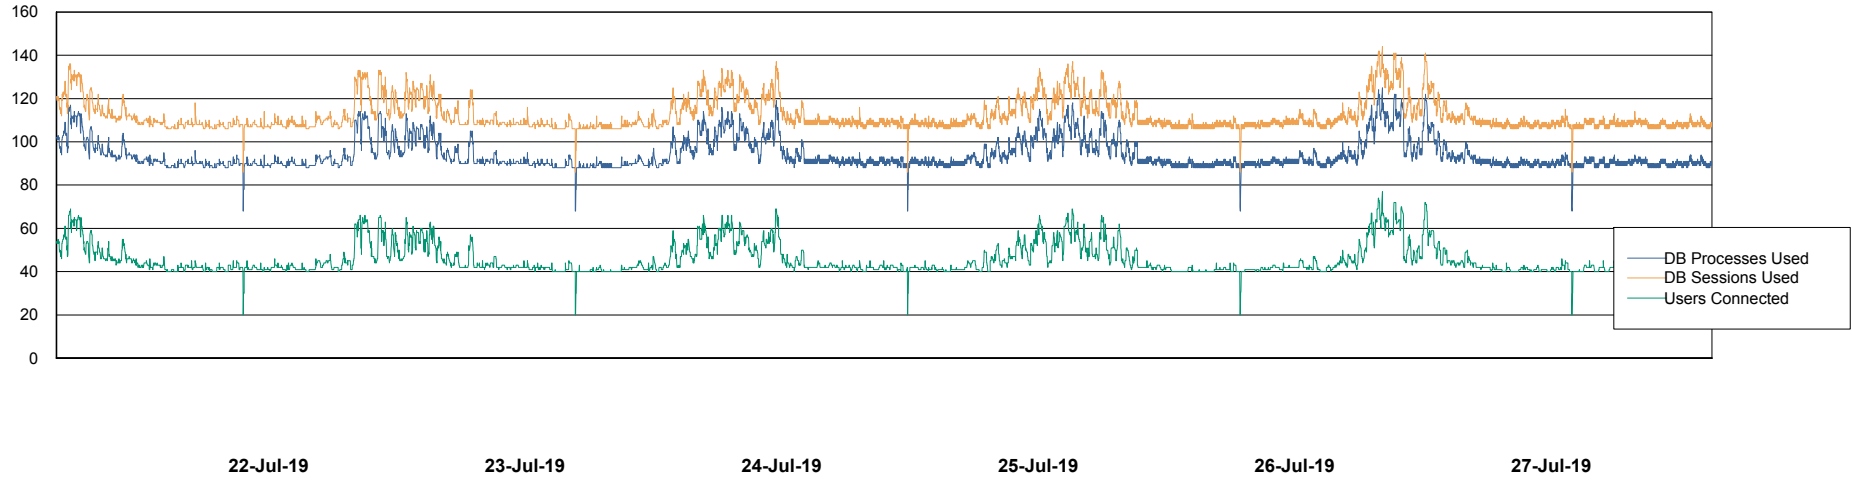

Database Performance LSS_ABSCH3_DB_LIODA3