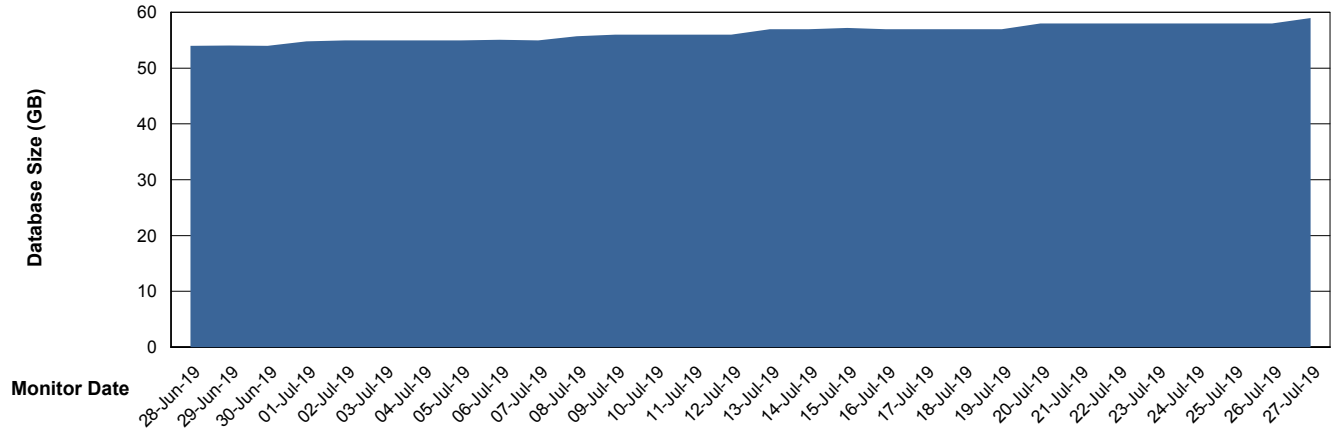

Database growth over last month

DATABASE SIZE LSS_ABSCH2_DB_LIODA3

Database growth over last month

Weekly SLA Customer Report

Customer LSS_Prod (NO SLA)
Database ID 96

DATABASE SIZE LSS_ABSCH3_DB_LIODA3

Database growth over last month

DATABASE SIZE LSS_ABSEE_DB_LIODA5

Database growth over last month

Weekly SLA Customer Report

Customer LSS_Prod (NO SLA)
Database ID 96

DATABASE SIZE LSS_ABSEE2_DB_LIODA5

Database growth over last month

DATABASE SIZE LSS_ABSME_DB_LIODA4