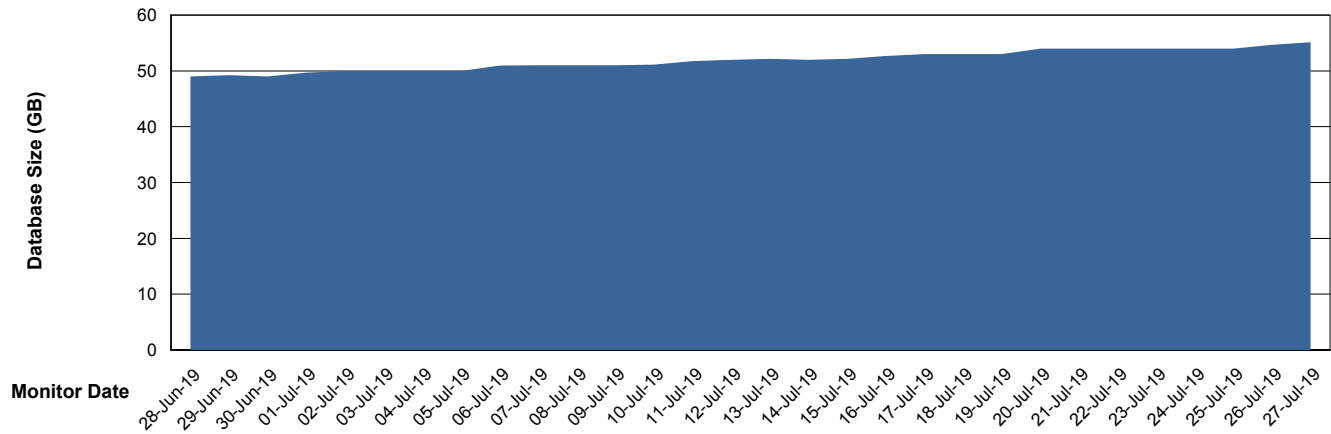

DATABASE SIZE LSS_ABSEE_DB_LIODA5

Database growth over last month

Weekly SLA Customer Report

Customer LSS_Prod (NO SLA)
Database ID 96

DATABASE SIZE LSS_ABSEE2_DB_LIODA5

Database growth over last month

DATABASE SIZE LSS_ABSME_DB_LIODA4

Database growth over last month

Weekly SLA Customer Report

Customer LSS_Prod (NO SLA)
Database ID 96

DATABASE SIZE LSS_ABSME2_DB_LIODA4

Database growth over last month

Weekly SLA Customer Report

Customer LSS_Prod (NO SLA)
 Database ID 96