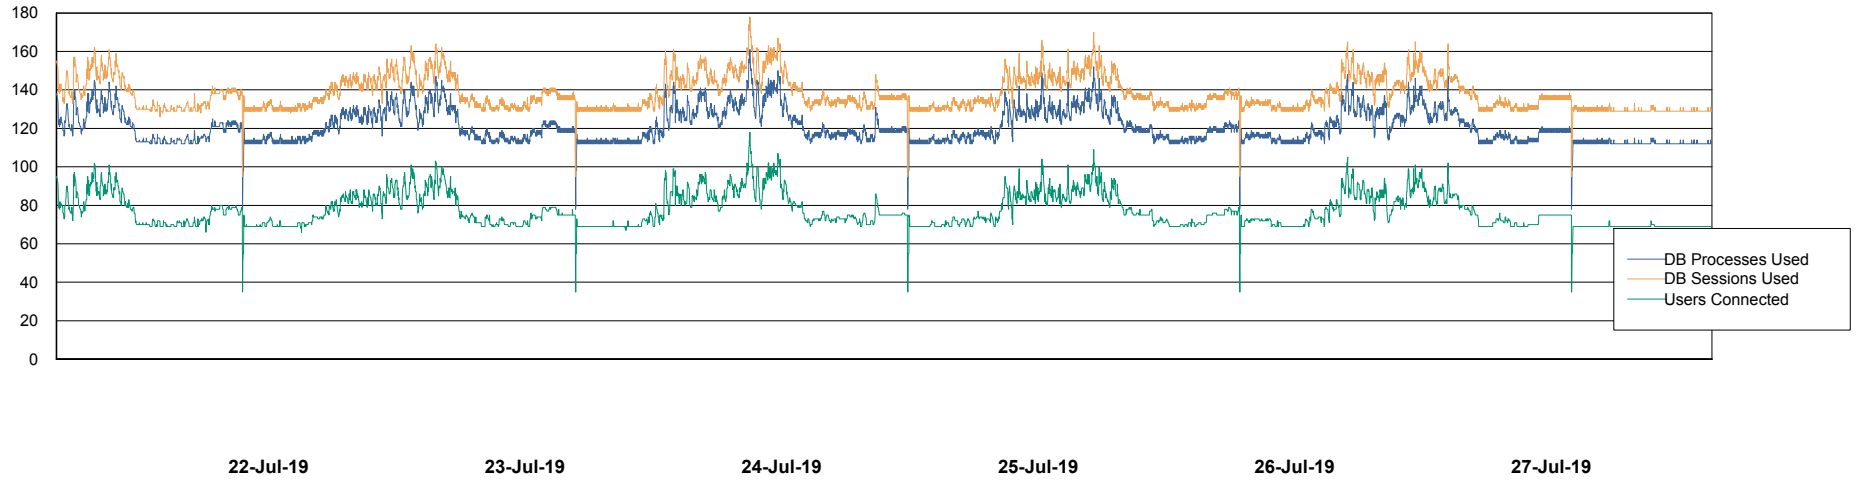

Weekly SLA Customer Report

Customer LSS_Prod (NO SLA)
Database ID 96

Database Performance LSS_ABSCH3_DB_LIODA3

Weekly SLA Customer Report

Customer LSS_Prod (NO SLA)
Database ID 96

Database Performance LSS_ABSEE_DB_LIODA5