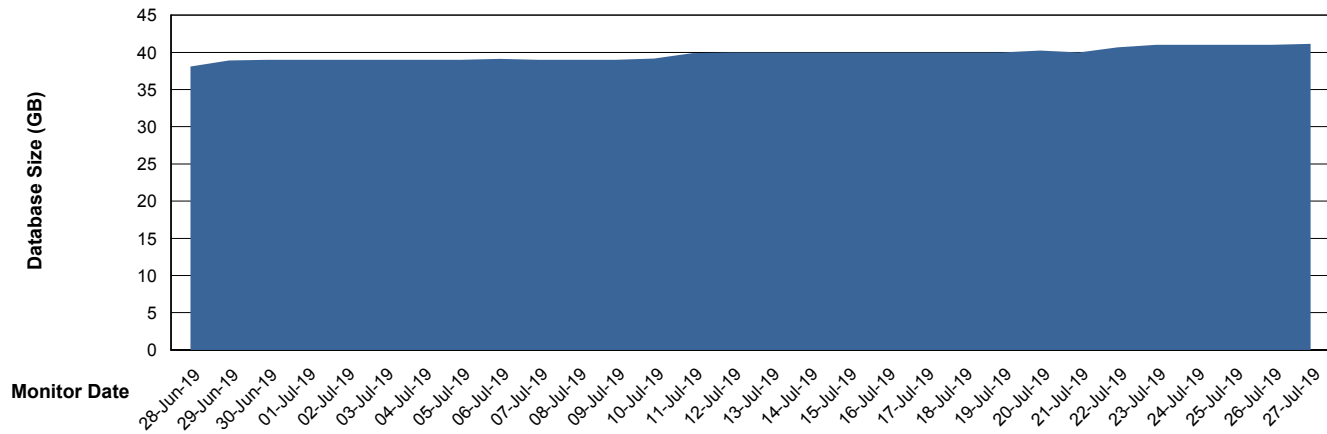

DATABASE SIZE LSS_ABSCH2_DB_LIODA3

Database growth over last month