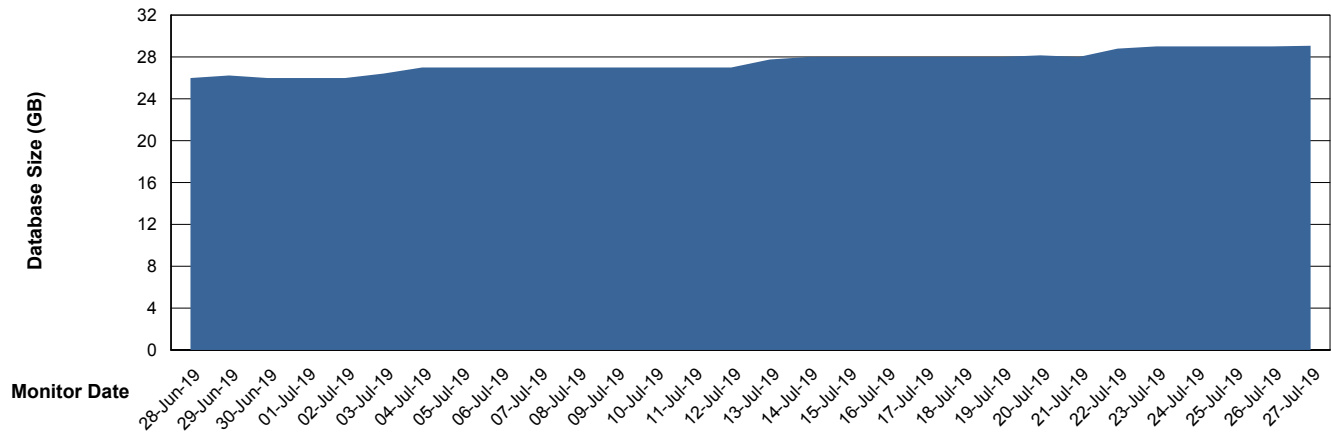

Database growth over last month

DATABASE SIZE LSS_ABSCH2_DB_LIODA3

Database growth over last month

Weekly SLA Customer Report

Customer LSS_Prod (NO SLA)
Database ID 96

DATABASE SIZE LSS_ABSCH3_DB_LIODA3

Database growth over last month

DATABASE SIZE LSS_ABSEE_DB_LIODA5

Database growth over last month

Weekly SLA Customer Report

Customer LSS_Prod (NO SLA)
Database ID 96

DATABASE SIZE LSS_ABSEE2_DB_LIODA5

Database growth over last month

DATABASE SIZE LSS_ABSME_DB_LIODA4