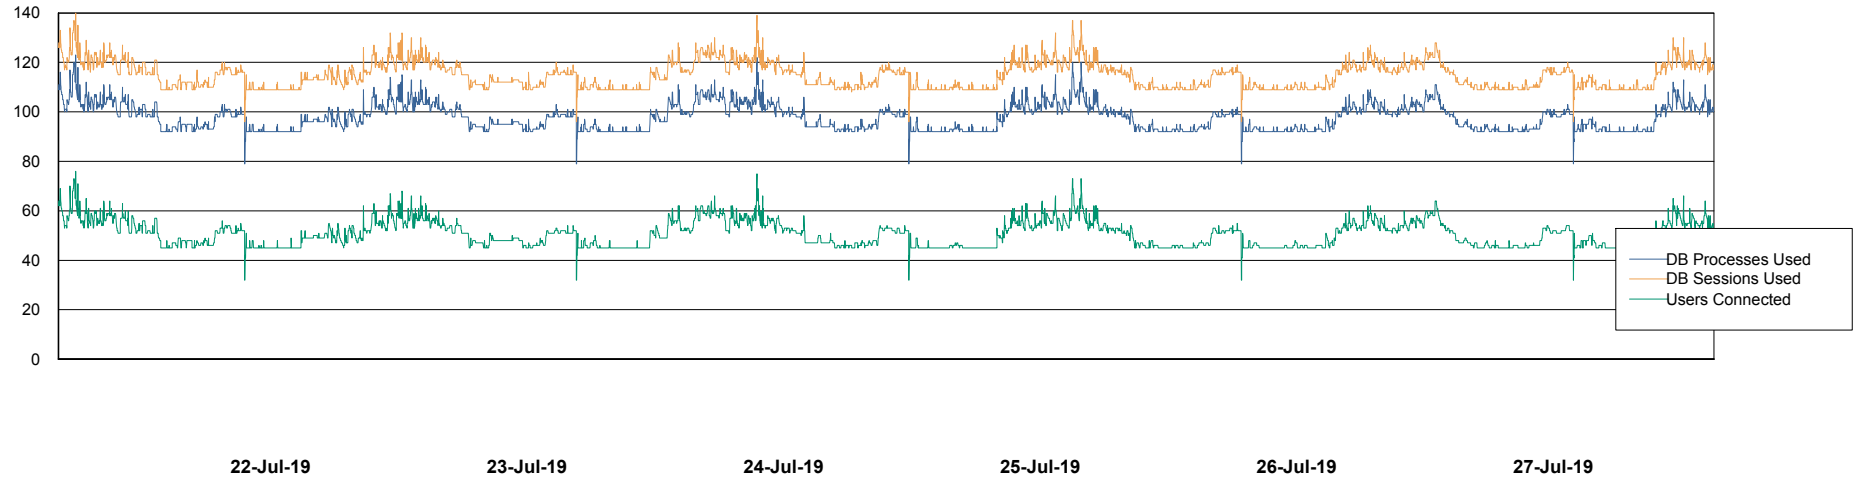

Weekly SLA Customer Report

Customer LSS_Prod (NO SLA)
Database ID 96

Database Performance LSS_ABSCH_DB_LIODA3

Weekly SLA Customer Report

Customer LSS_Prod (NO SLA)
Database ID 96

Database Performance LSS_ABSCH2_DB_LIODA3