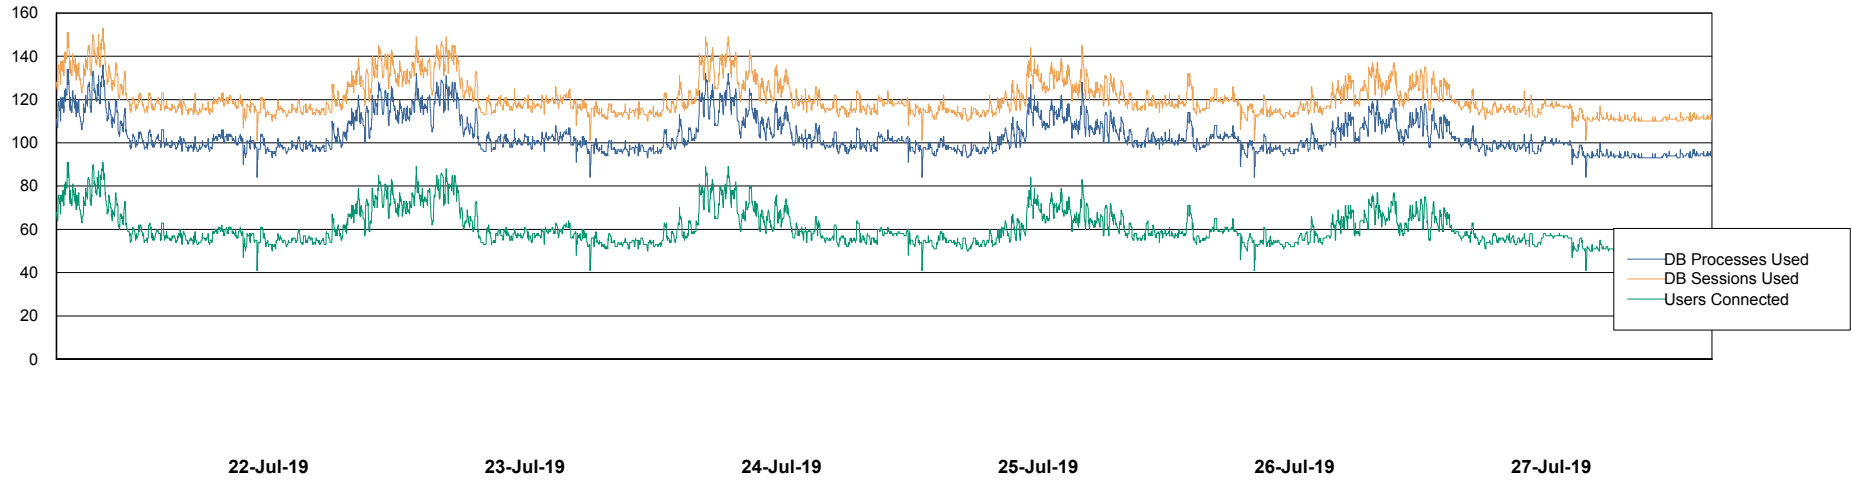

Weekly SLA Customer Report

Customer LSS_Prod (NO SLA)
Database ID 96

Database Performance LSS_ABSEE2_DB_LIODA5

Weekly SLA Customer Report

Customer LSS_Prod (NO SLA)
Database ID 96

Database Performance LSS_ABSME_DB_LIODA4