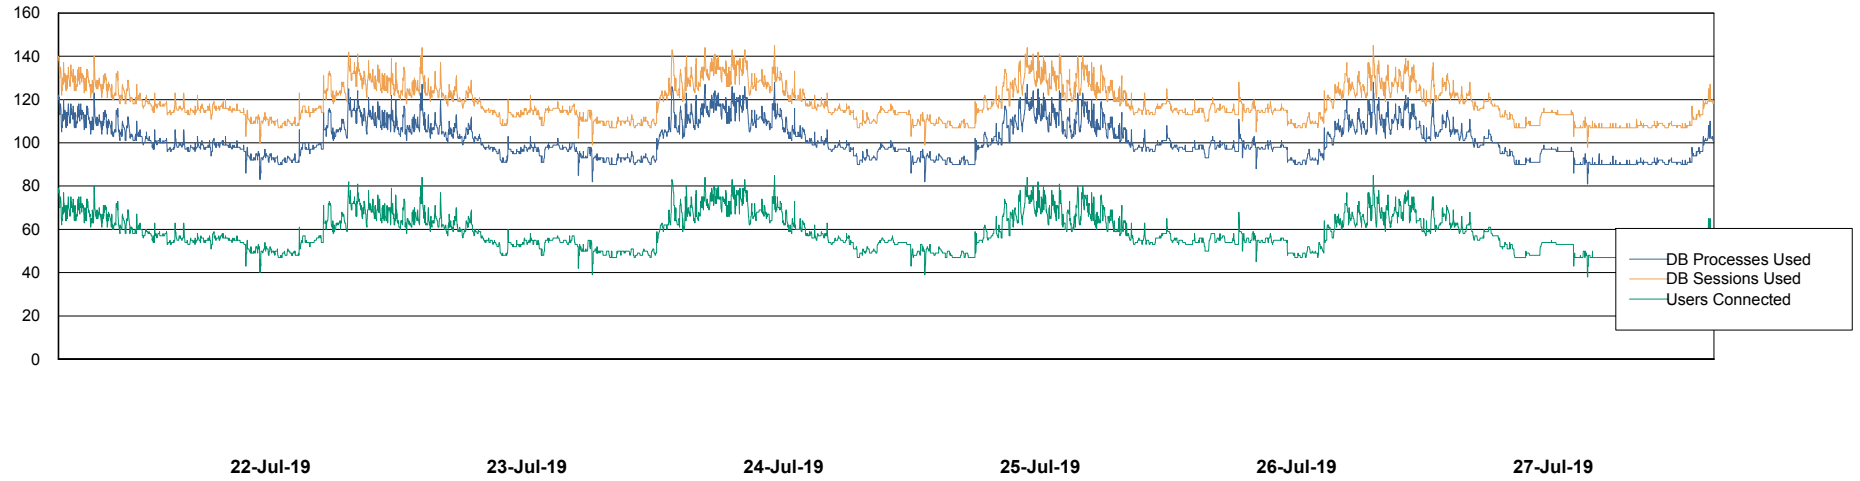

Database Performance LSS_ABSME2_DB_LIODA4