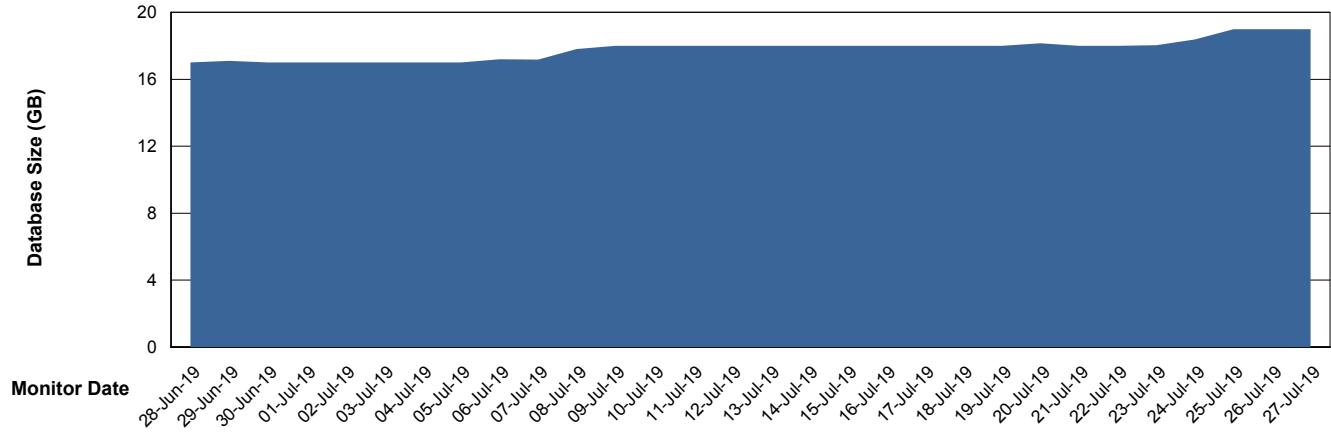

DATABASE SIZE LSS_ABSEE_DB_LIODA5

Database growth over last month

Weekly SLA Customer Report

Customer LSS_Prod (NO SLA)
Database ID 96

DATABASE SIZE LSS_ABSEE2_DB_LIODA5

Database growth over last month

DATABASE SIZE LSS_ABSME_DB_LIODA4

Database growth over last month

Weekly SLA Customer Report

Customer LSS_Prod (NO SLA)
Database ID 96

DATABASE SIZE LSS_ABSME2_DB_LIODA4

Database growth over last month

Weekly SLA Customer Report

Customer LSS_Prod (NO SLA)
 Database ID 96