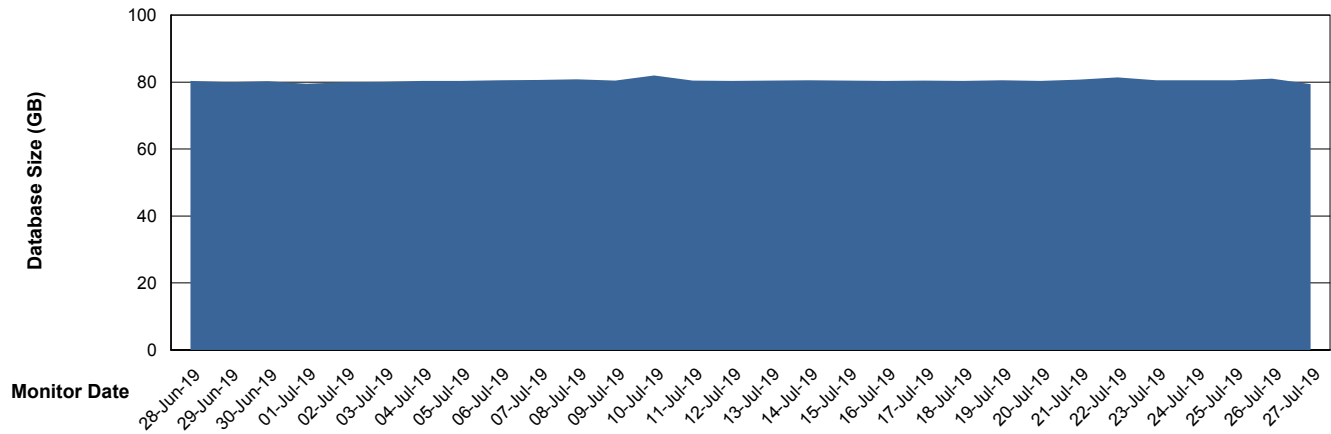

# Weekly SLA Customer Report

Customer LLG\_Production  
Database ID 53

DATABASE SIZE LLGDB\_Production

### Database growth over last month

DATABASE SIZE LLGDBBI\_Production

### Database growth over last month