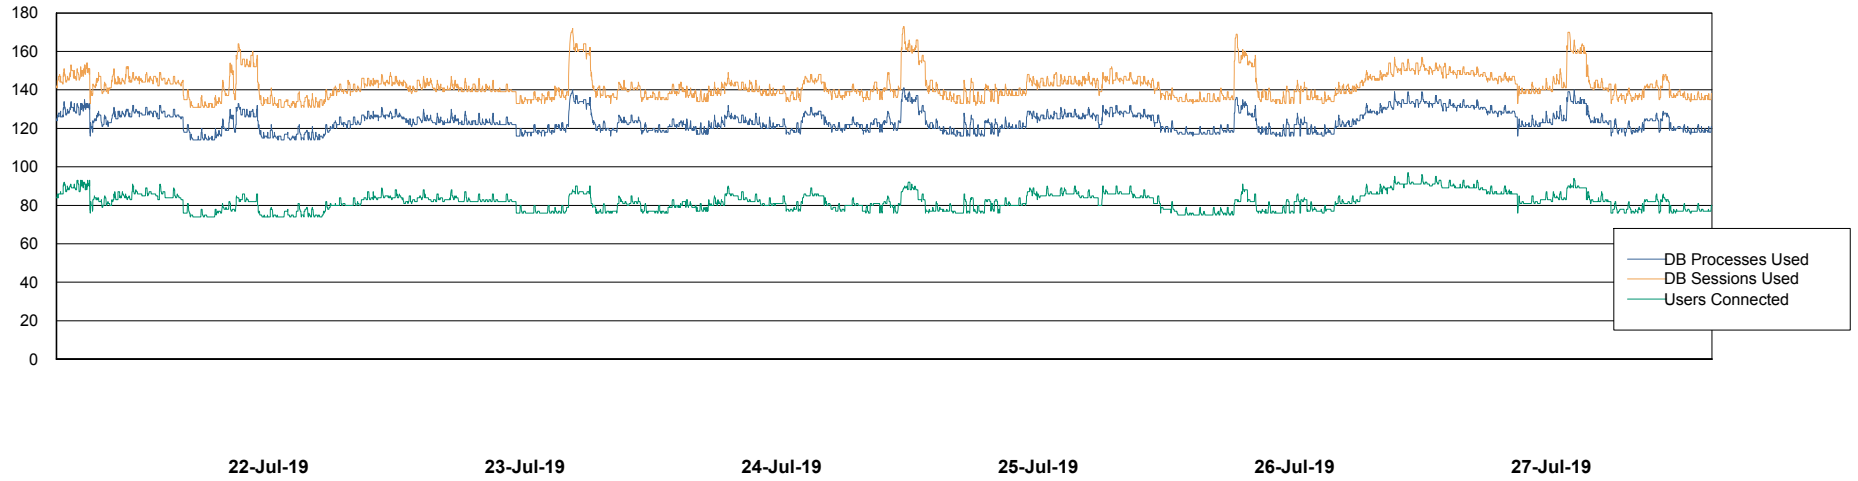

Database Performance LLGDB_Production