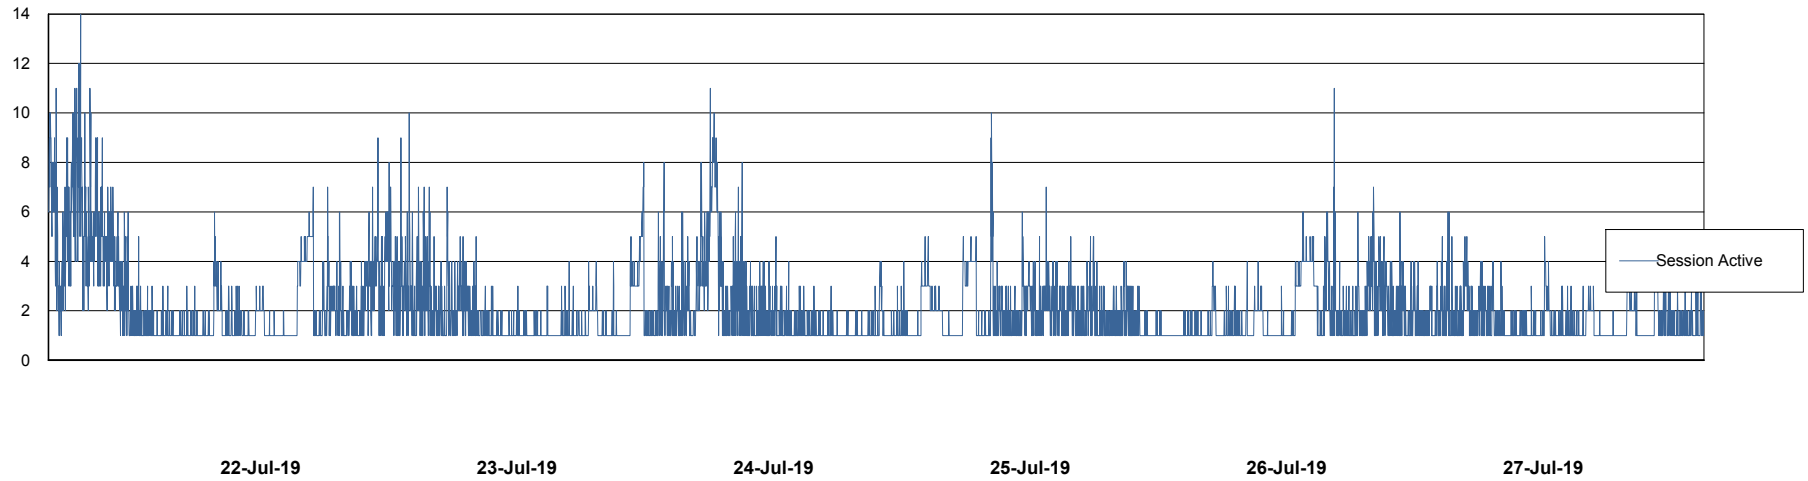

Database Performance LLGDB_Production