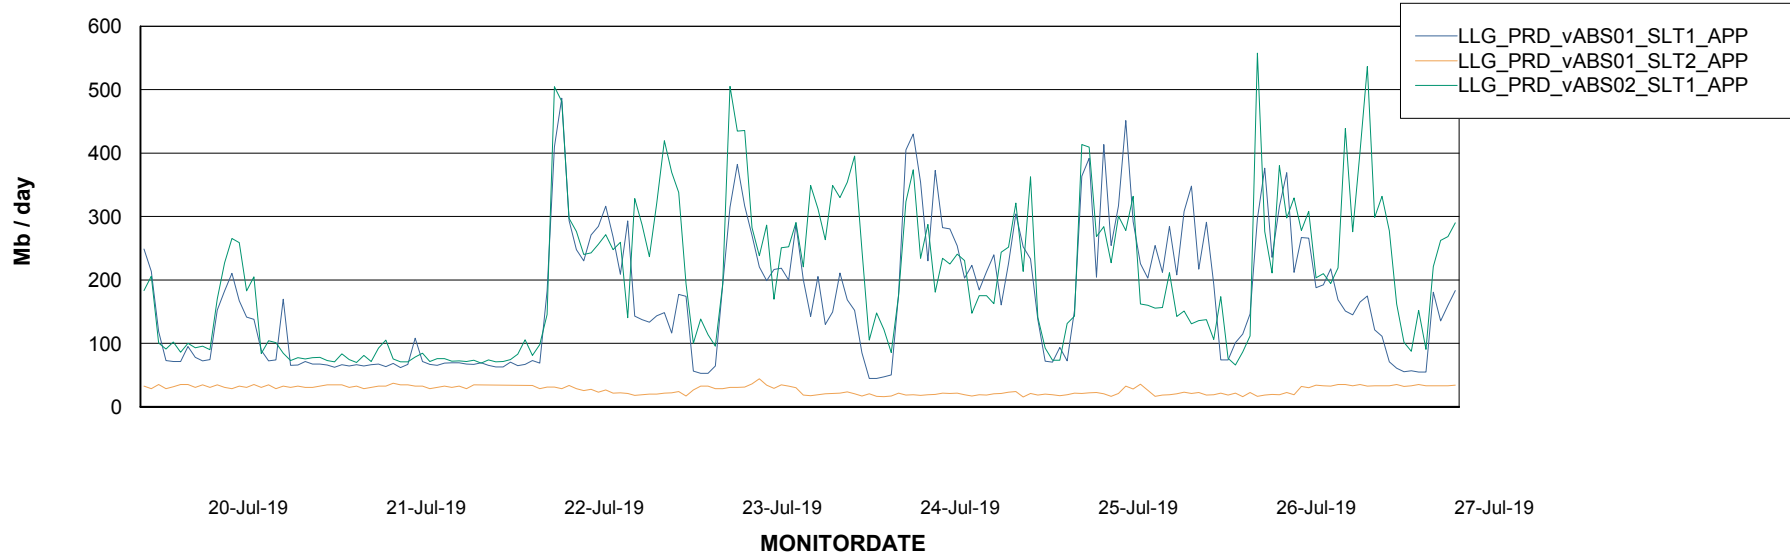

ABSSolute Application Server Services

Avg memory used per ABS Server Service