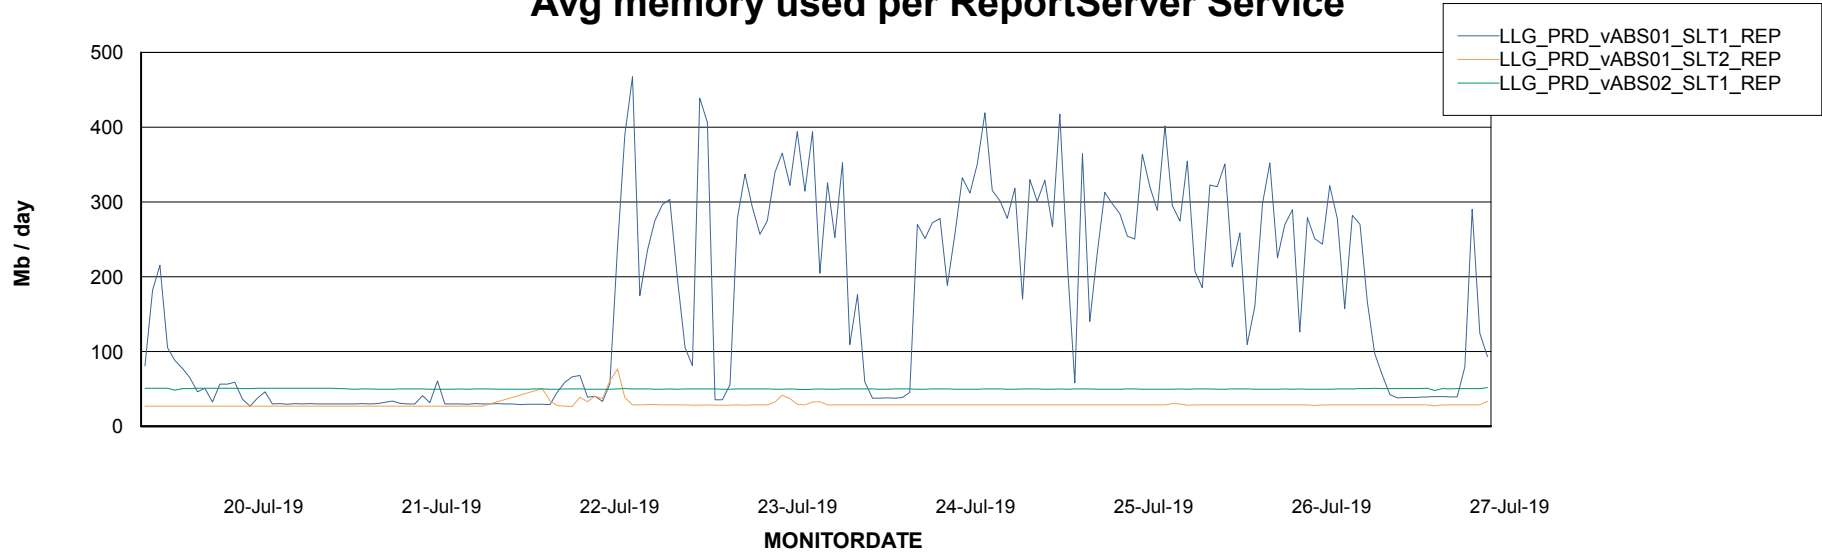

ABSSolute Application ReportServer Services

Avg memory used per ReportServer Service