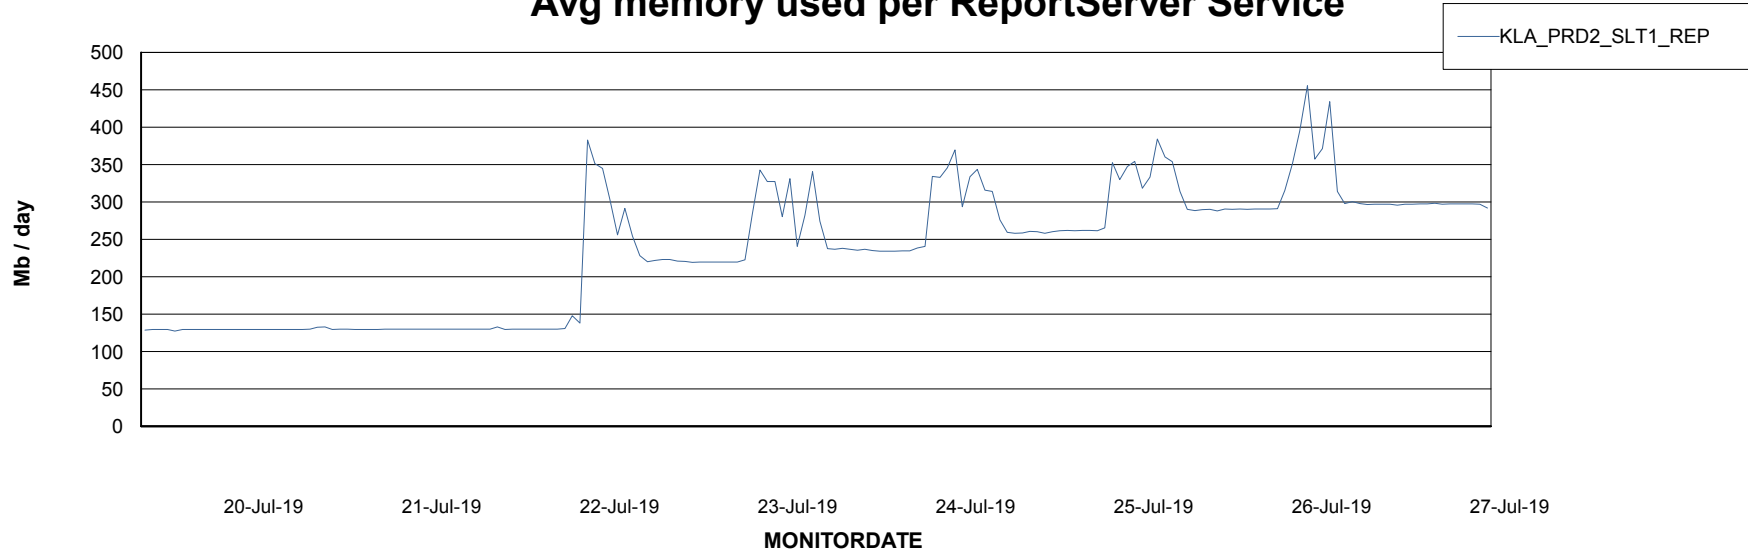

ABSSolute Application ReportServer Services

Avg memory used per ReportServer Service