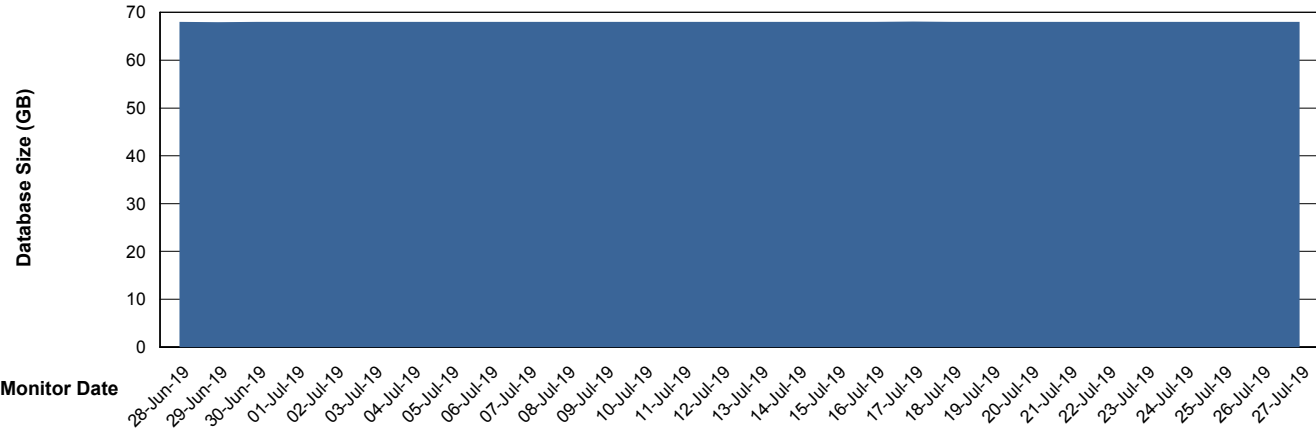

Weekly SLA Customer Report

Customer KLA_Production
Database ID 65

Database Performance KLADB_Production

Weekly SLA Customer Report

Customer KLA_Production
Database ID 65

Database Performance KLADB_Standby

Weekly SLA Customer Report

Customer KLA_Production
 Database ID 65

DATABASE SIZE KLADB_Production

Database growth over last month

Database Tablespace KLADB_Production

Date	Tablespace Name	Filesize (Gb)	Usedsize (Gb)	Percentage free
27-Jul-19	ABSDATA	40	34	15
	INDX	38	31	18
26-Jul-19	ABSDATA	40	34	15
	INDX	38	31	18
25-Jul-19	ABSDATA	40	34	15
	INDX	38	31	18
24-Jul-19	ABSDATA	40	34	15
	INDX	38	31	18
23-Jul-19	ABSDATA	40	34	15
	INDX	38	31	18
22-Jul-19	ABSDATA	40	34	15
	INDX	38	31	18
21-Jul-19	ABSDATA	40	34	15
	INDX	38	31	18