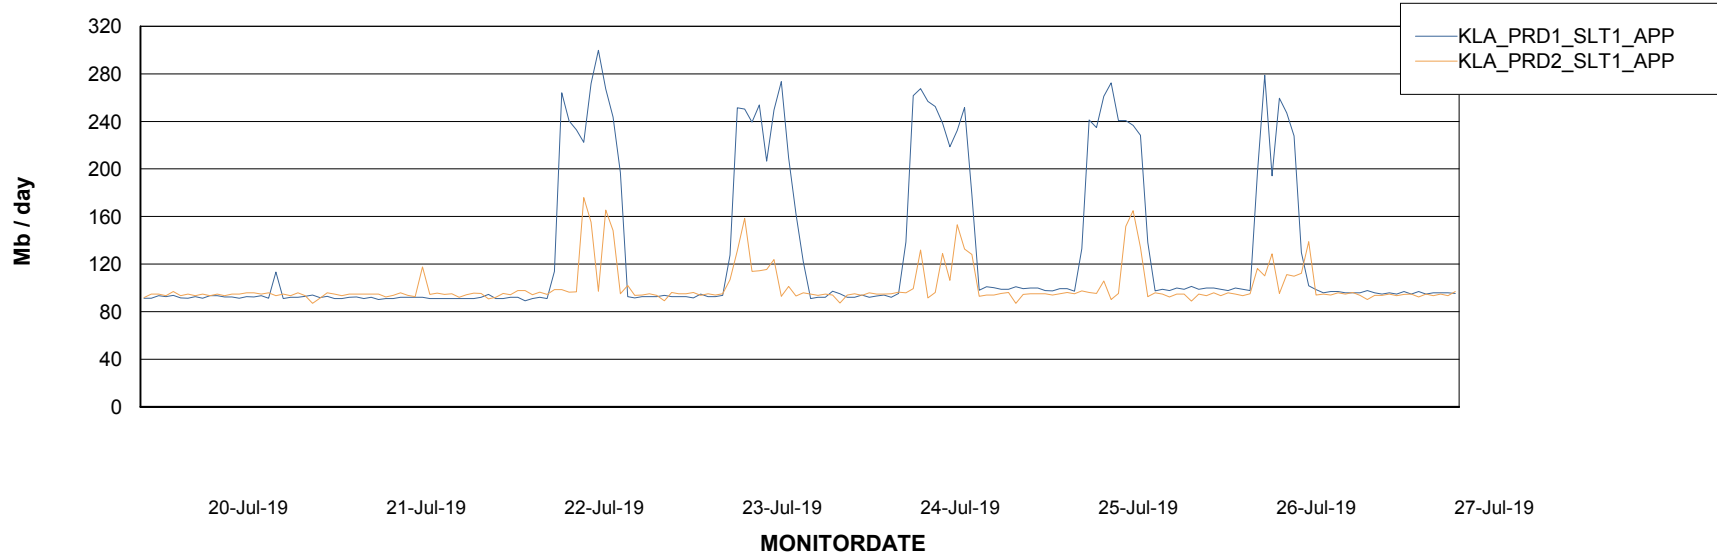

ABSSolute Application Server Services

Avg memory used per ABS Server Service